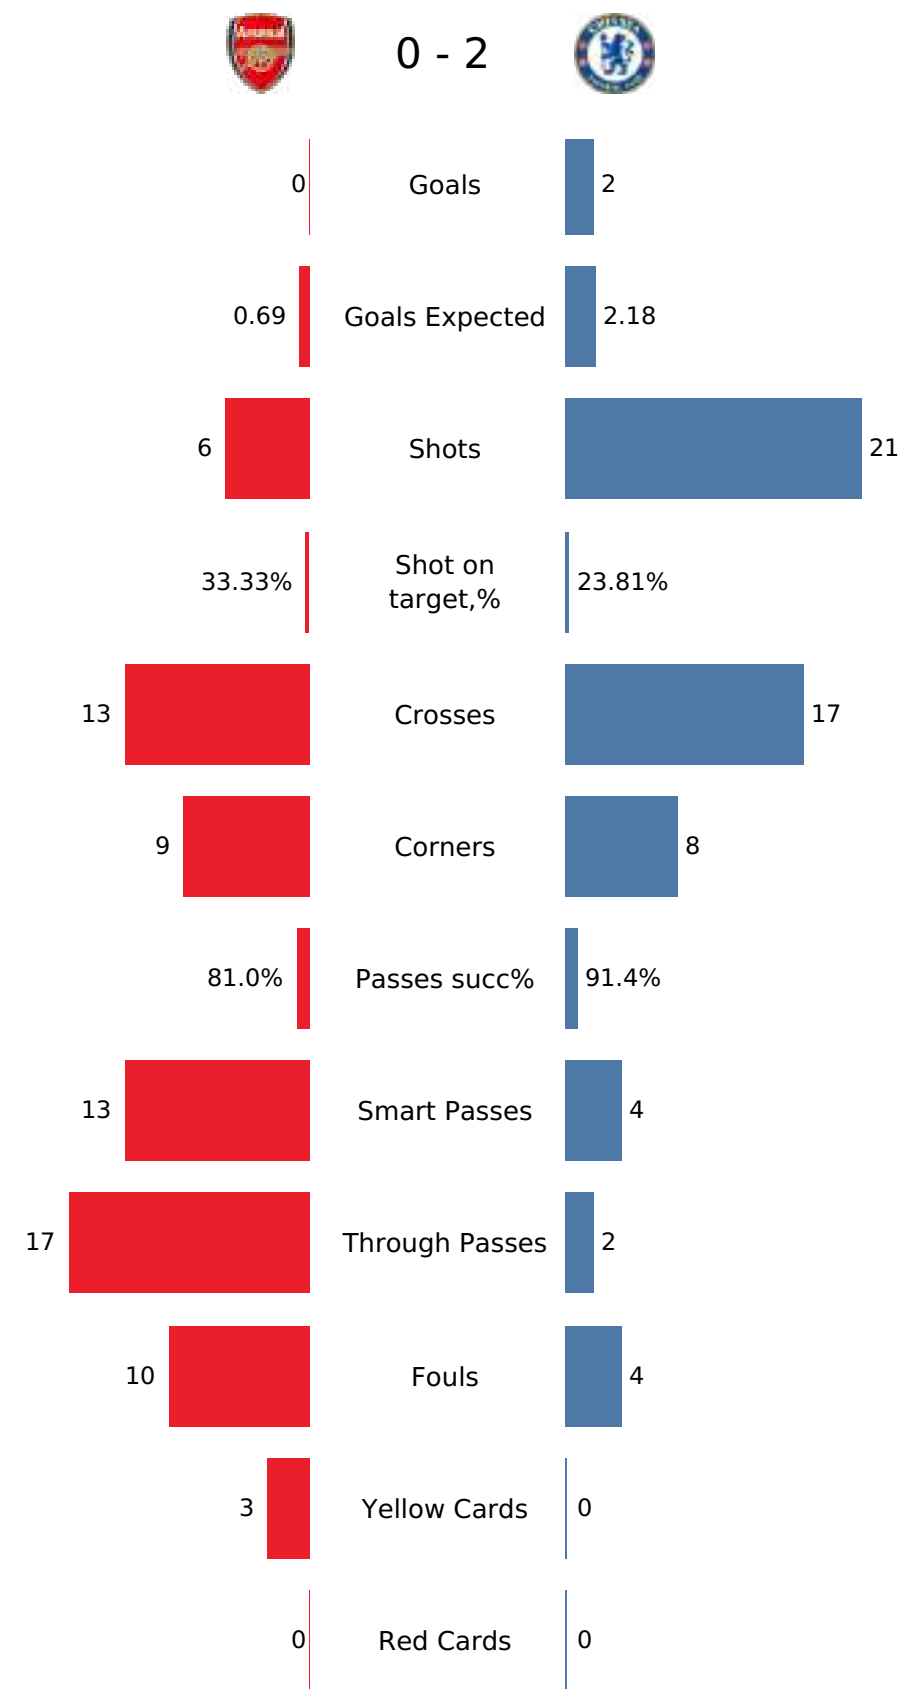

Match Overview