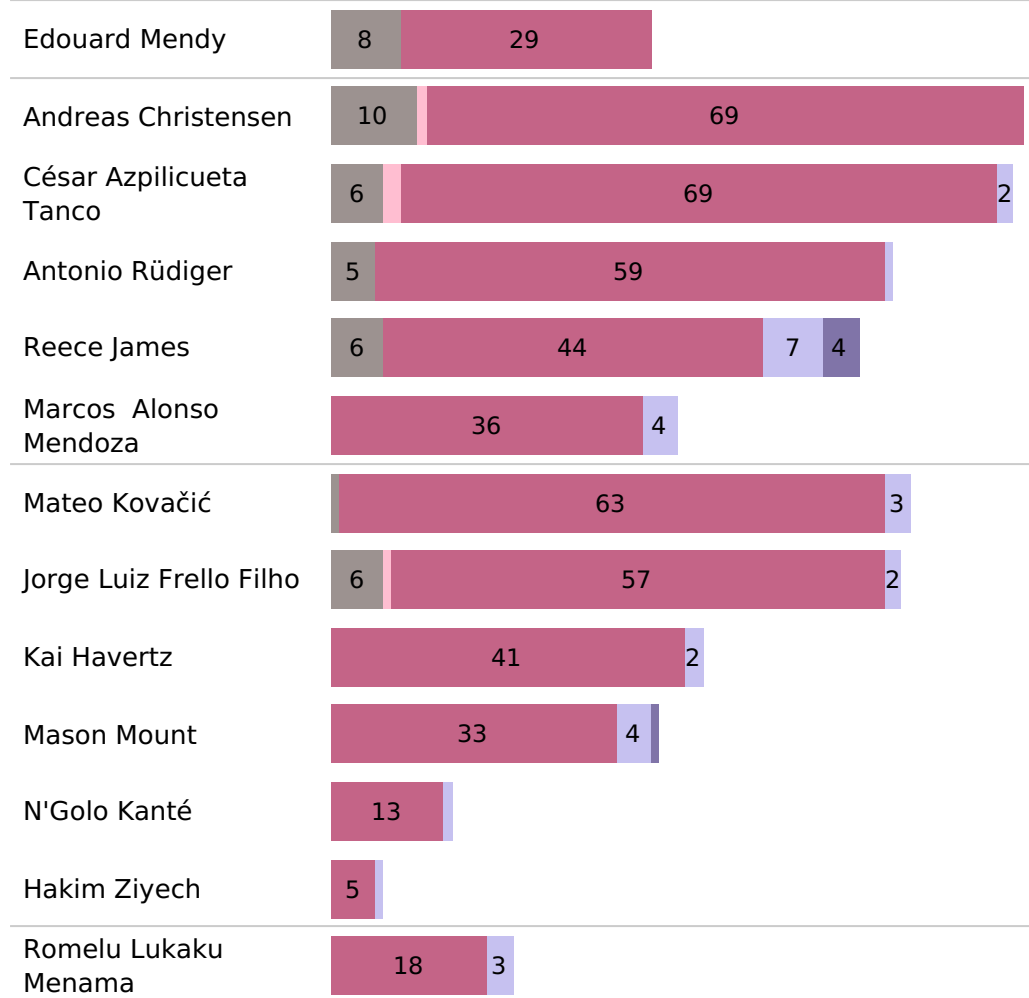

■ Unsuccessful
 ■ Successful

Chelsea Pass zones

Chelsea Smart passes

Chelsea Crosses

Pass type

Pass ending location

Pass outcome

Smart pass Launch Head pass Cross
 Simple pass High pass Hand pass

Own 18 yard box Outside of box Opp 6 yard box
 Own 6 yard box Opp 18 yard box

Unsuccessful Successful

Arsenal's xT creation zones

Passes & Expected threat

Player	Passes	Pass Accuracy	Total Passes Xt
Bernd Leno	14	71.43%	0.019
Cédric Ricardo Alves Soares	36	86.11%	0.249
Pablo Marí Villar	31	93.55%	0.095
Rob Holding	30	80.00%	0.053
Kieran Tierney	27	62.96%	0.157
Nuno Albertino Varela Tavares	7	71.43%	0.082
Albert-Mboyo Sambu Lokonga	40	87.50%	0.434
Granit Xhaka	34	73.53%	0.087
Emile Smith-Rowe	34	85.29%	0.094
Bukayo Saka	28	75.00%	0.077
Nicolas Pépé	23	95.65%	-0.013
Pierre-Emerick Aubameyang	4	75.00%	0.061
Gabriel Teodoro Martinelli Silva	4	75.00%	-0.003
Femi Emmanuel Balogun	3	33.33%	0.063