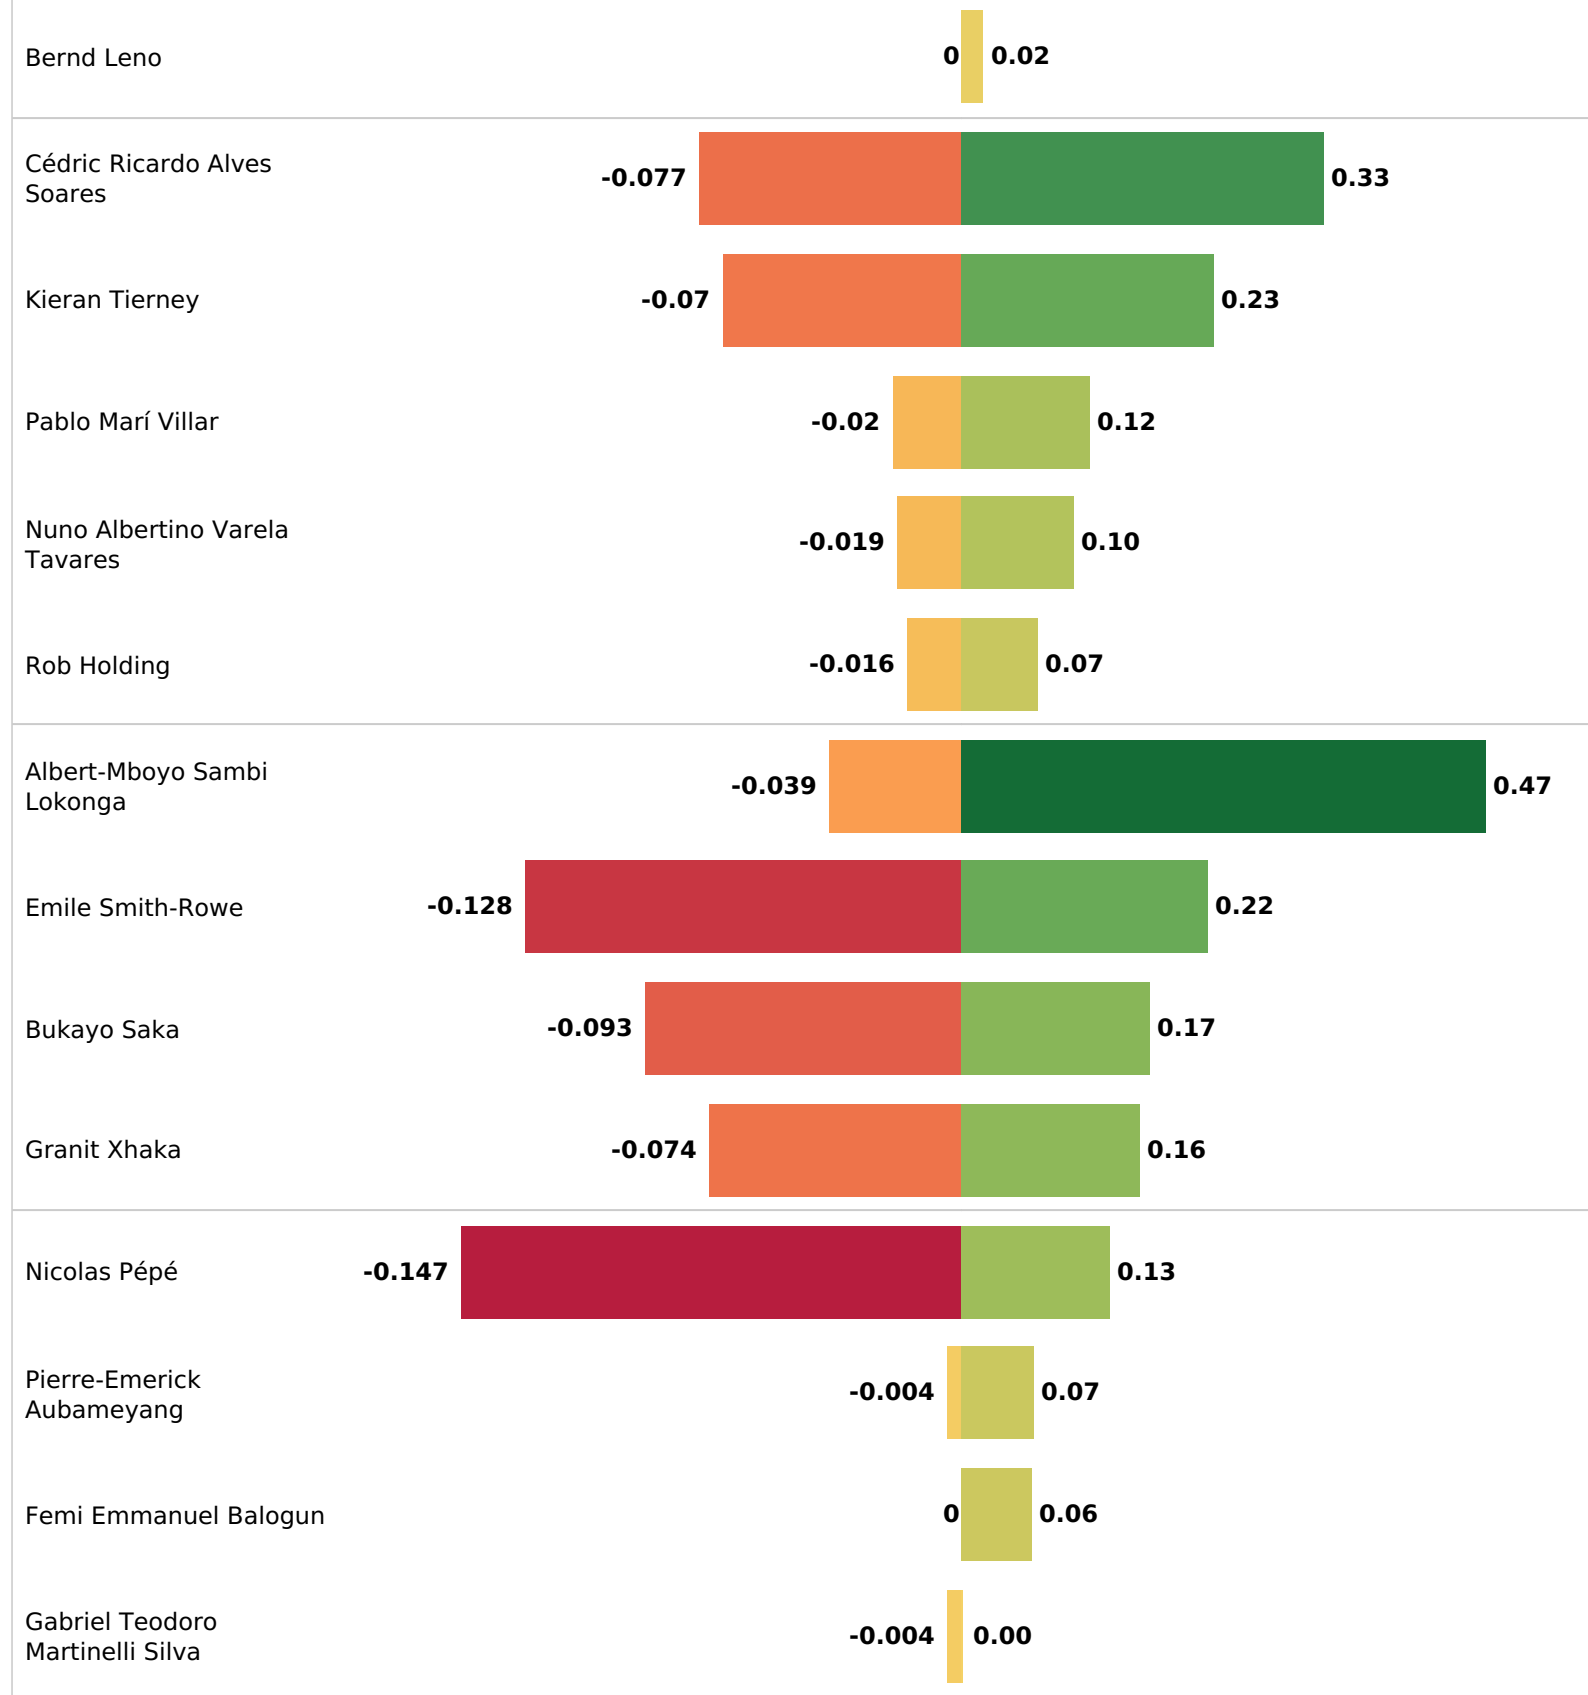

xT from Passes