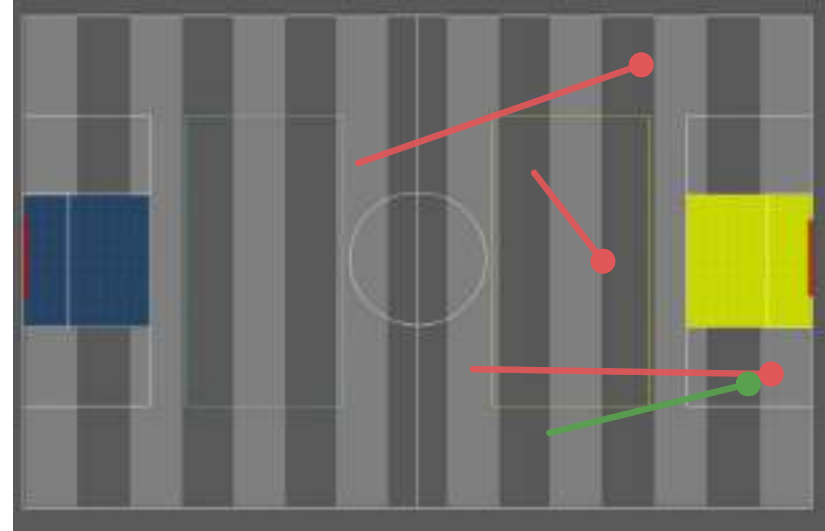

Arsenal Pass zones

Arsenal Smart passes

Arsenal Crosses

Pass type

Pass ending location

Pass outcome

■ Smart pass
 ■ Launch
 ■ Head pass
 ■ Cross
■ Simple pass
 ■ High pass
 ■ Hand pass

■ Own 18 yard box
 ■ Outside of box
 ■ Opp 6 yard box
■ Own 6 yard box
 ■ Opp 18 yard box

■ Unsuccessful
 ■ Successful

Chelsea Pass zones

Chelsea Smart passes

Chelsea Crosses

Pass type

Pass ending location

Pass outcome

Smart pass Launch Head pass Cross
 Simple pass High pass Hand pass