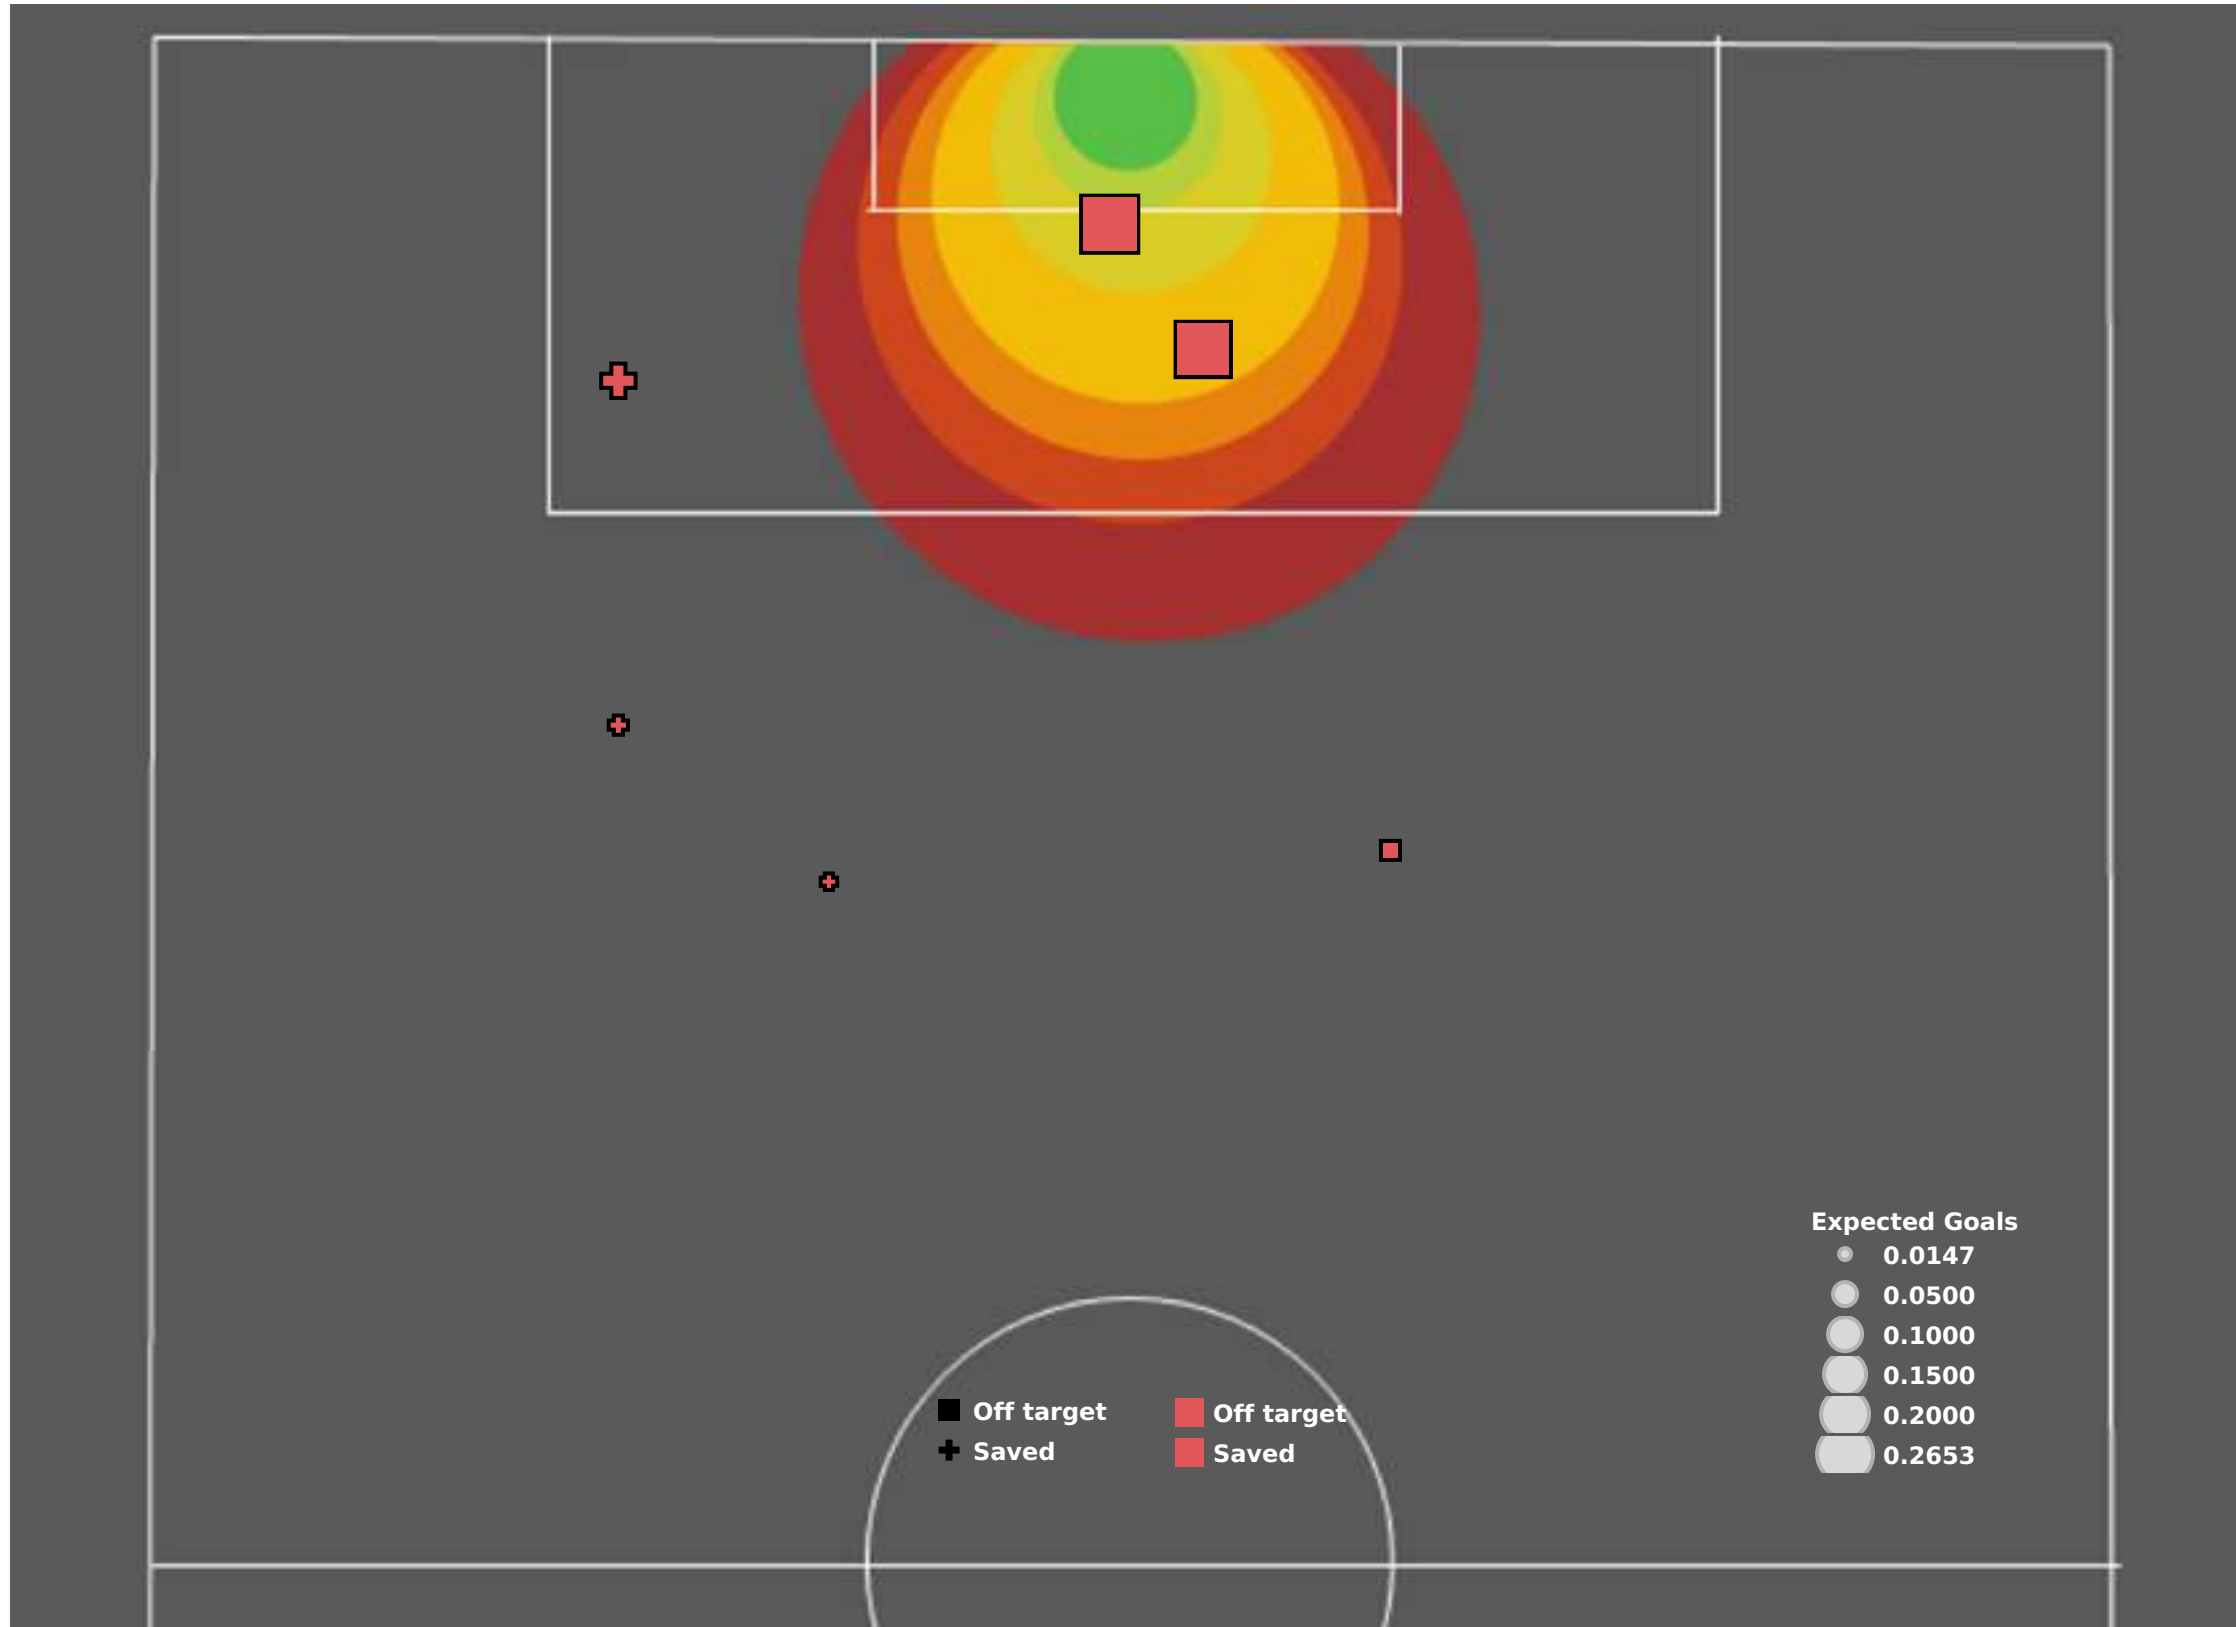

Match Overview

Expected goals

Passes to final third

Shots

Recoveries in Opp. half

Dribbles

Aerial duels won

Arsenal's Shots