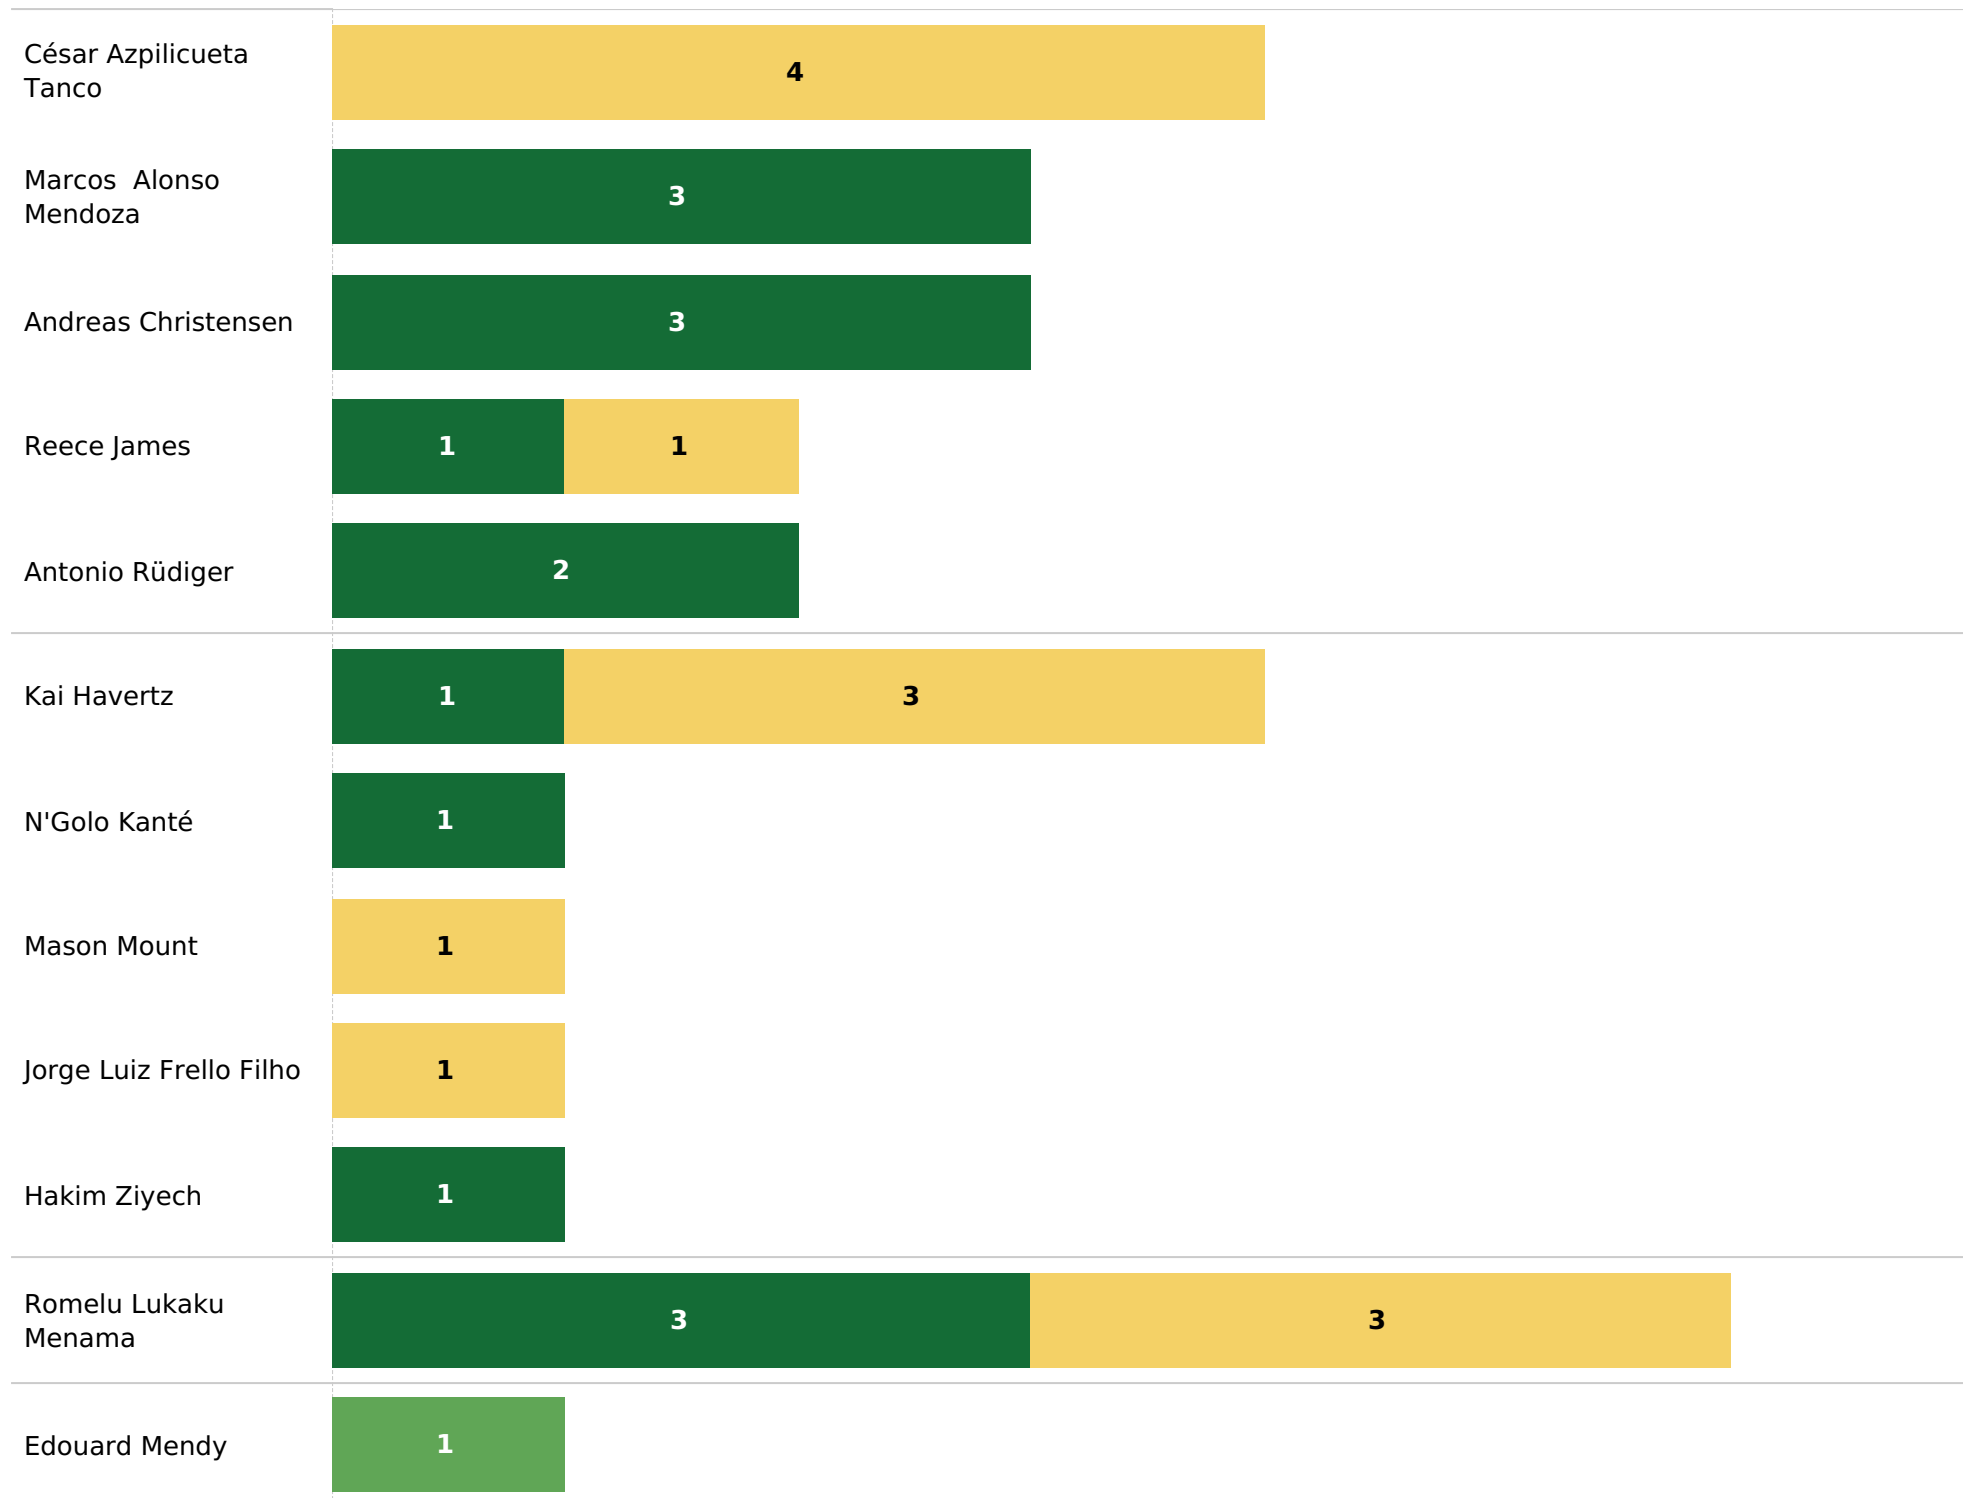

lost
neutral
won

Arsenal

Loose ball duels

Loose ball duels won & neutral

Bernd Leno	1
Pablo Marí Villar	3 (won) + 1 (neutral) + 4 (lost)
Rob Holding	1 (won) + 2 (lost)
Nuno Albertino Varela Tavares	2 (lost)
Cédric Ricardo Alves Soares	1 (lost)
Bukayo Saka	1 (won) + 4 (neutral) + 2 (lost)
Granit Xhaka	1 (won) + 3 (lost)
Emile Smith-Rowe	1 (neutral) + 1 (lost)
Albert-Mboyo Sambu Lokonga	1 (won)
Nicolas Pépé	2 (neutral) + 2 (lost)
Gabriel Teodoro Martinelli Silva	2 (lost)
Femi Emmanuel Balogun	1 (lost)

lost
neutral
won

Chelsea

Defensive duels

Defensive duels won & neutral

lost
neutral
won

Chelsea

Aerial duels

Aerial duels won & neutral

lost
neutral
won

Chelsea

Loose ball duels

Loose ball duels won & neutral

lost
neutral
won