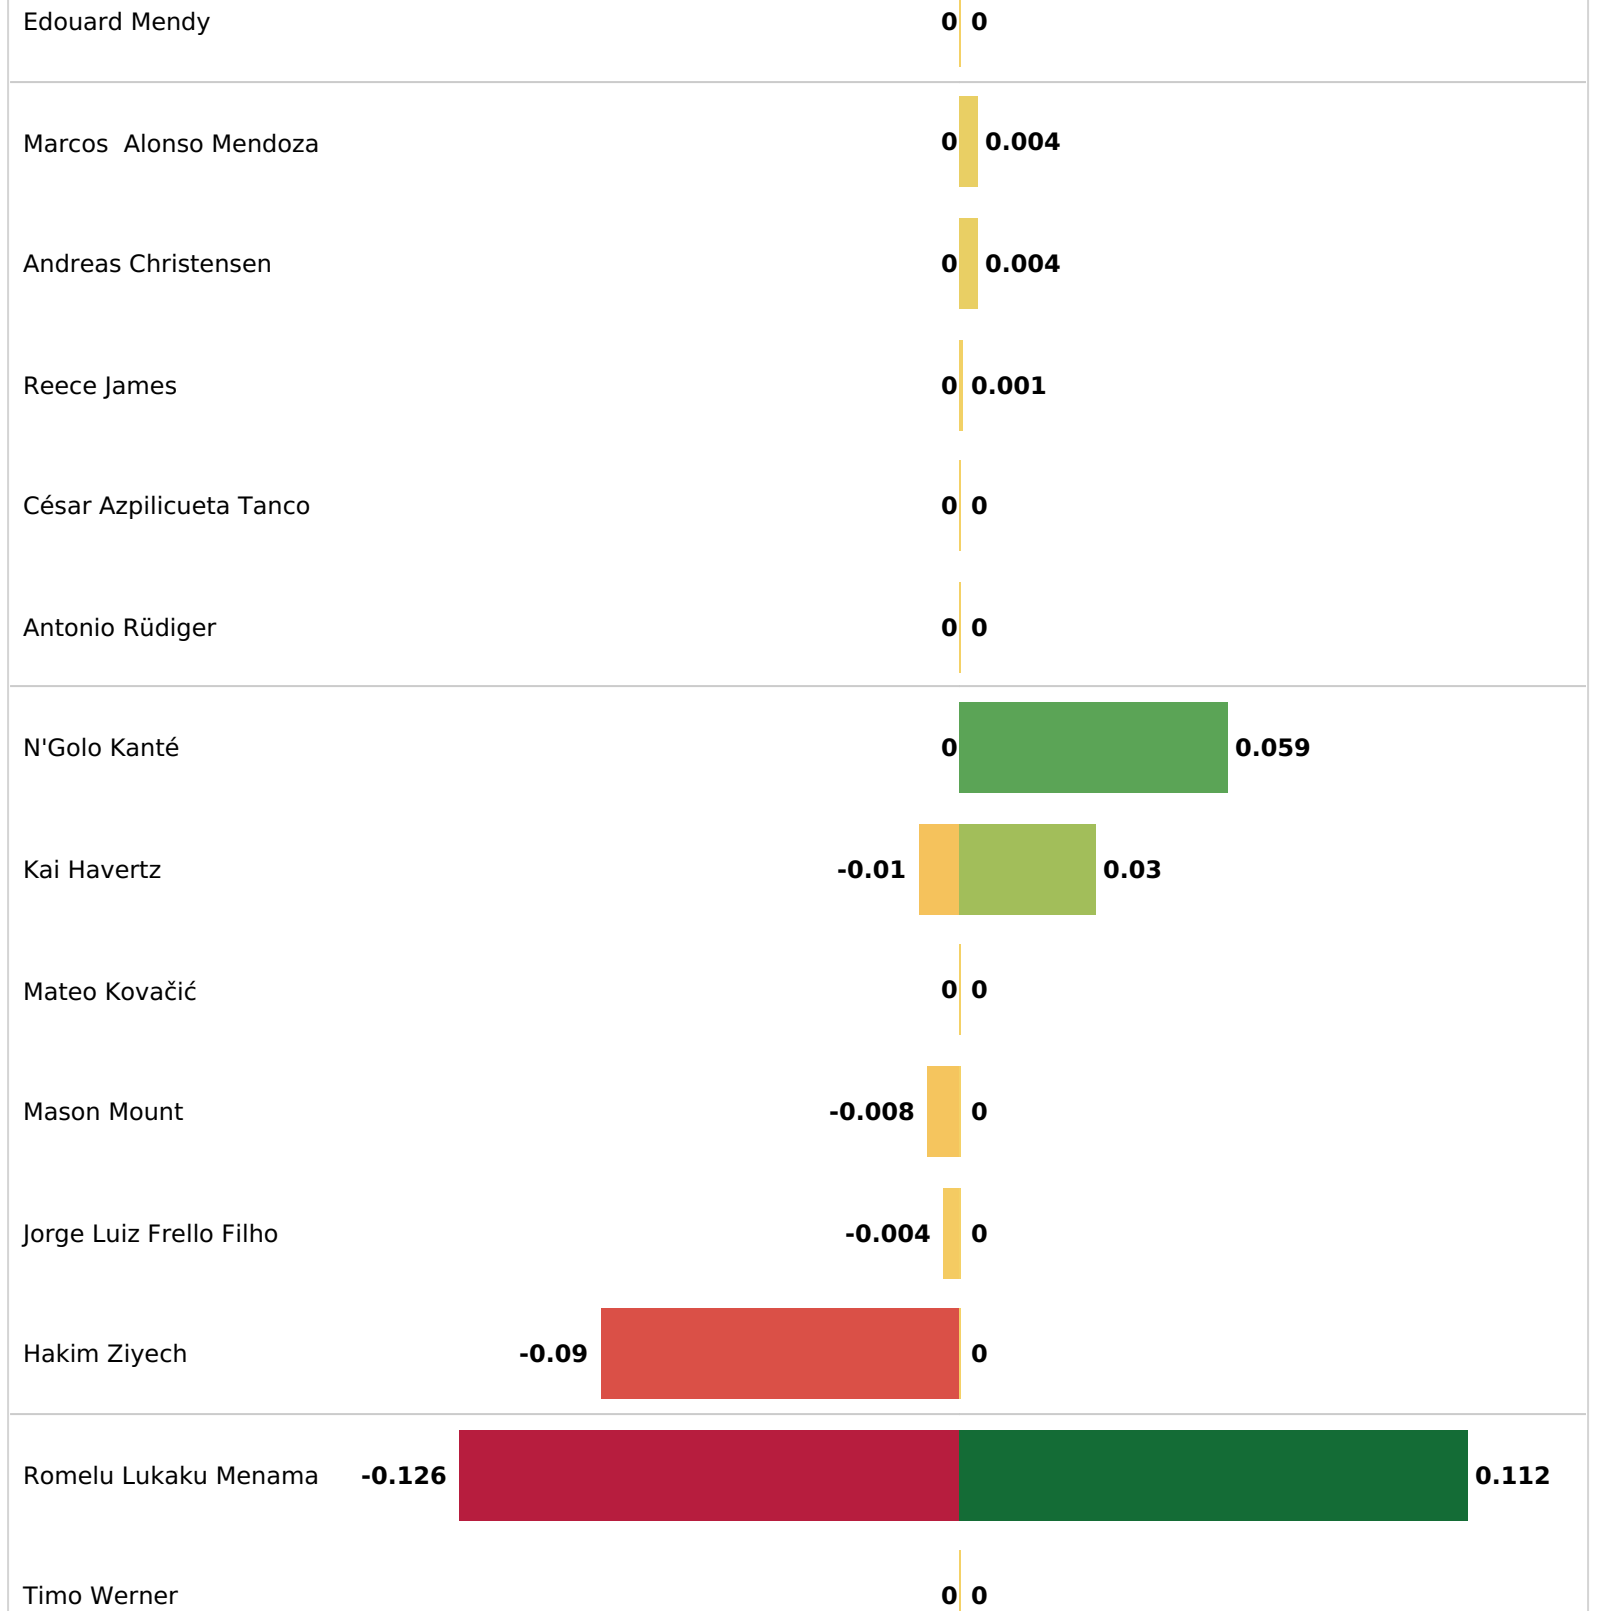

Passes

Pass Accuracy

Total Passes Xt

xT from Passes

xT from Dribbles

Arsenal

Defensive duels

Defensive duels won & neutral

lost
neutral
won

Arsenal

Aerial duels

Aerial duels won & neutral

Bernd Leno	2
Rob Holding	3 (won), 1 (neutral), 4 (lost)
Pablo Marí Villar	1 (won), 2 (lost)
Nuno Albertino Varela Tavares	1 (won), 1 (lost)
Cédric Ricardo Alves Soares	1 (lost)
Granit Xhaka	2 (won), 1 (lost)
Bukayo Saka	1 (lost)
Gabriel Teodoro Martinelli Silva	1 (won), 2 (lost)
Femi Emmanuel Balogun	1 (won), 2 (lost)
Pierre-Emerick Aubameyang	2 (won)
Nicolas Pépé	2 (lost)