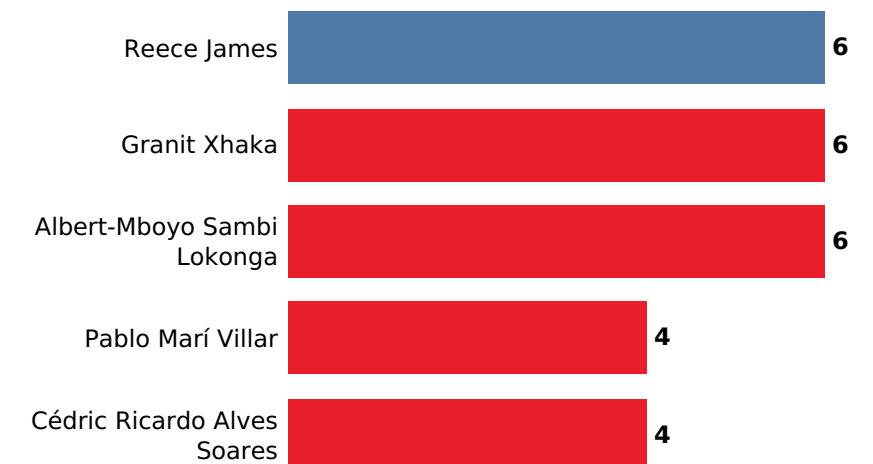

Match Overview

Expected goals

Passes to final third

Shots

Recoveries in Opp. half

Dribbles

Aerial duels won

Arsenal's Shots

Goals	0
Goals Expected	0.69
Shots	6
Headed Shots	1
Shots On Target	2
Shot on target,%	33.33%
xG/Shot	0.12
Free Kicks	0
Free Kicks Direct On Target	0
Penalties	0
Penalties Success	0

Chelsea's Shots

Goals	2
Goals Expected	2.18
Shots	21
Headed Shots	3
Shots On Target	5
Shot on target,%	23.81%
xG/Shot	0.10
Free Kicks	1
Free Kicks Direct On Target	0
Penalties	0
Penalties Success	0