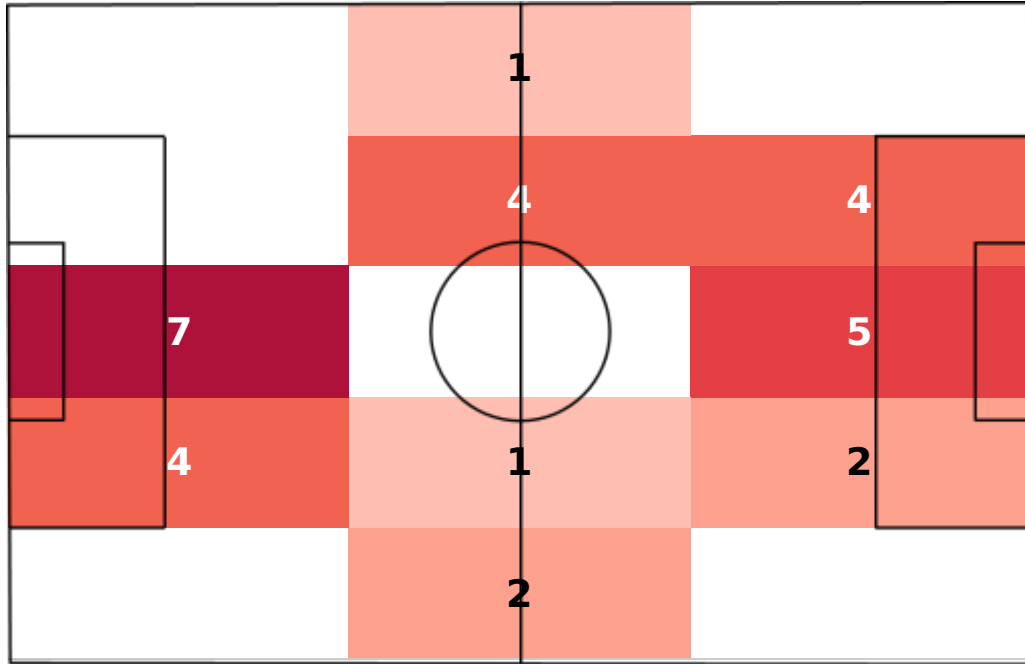

Arsenal

Aerial duels