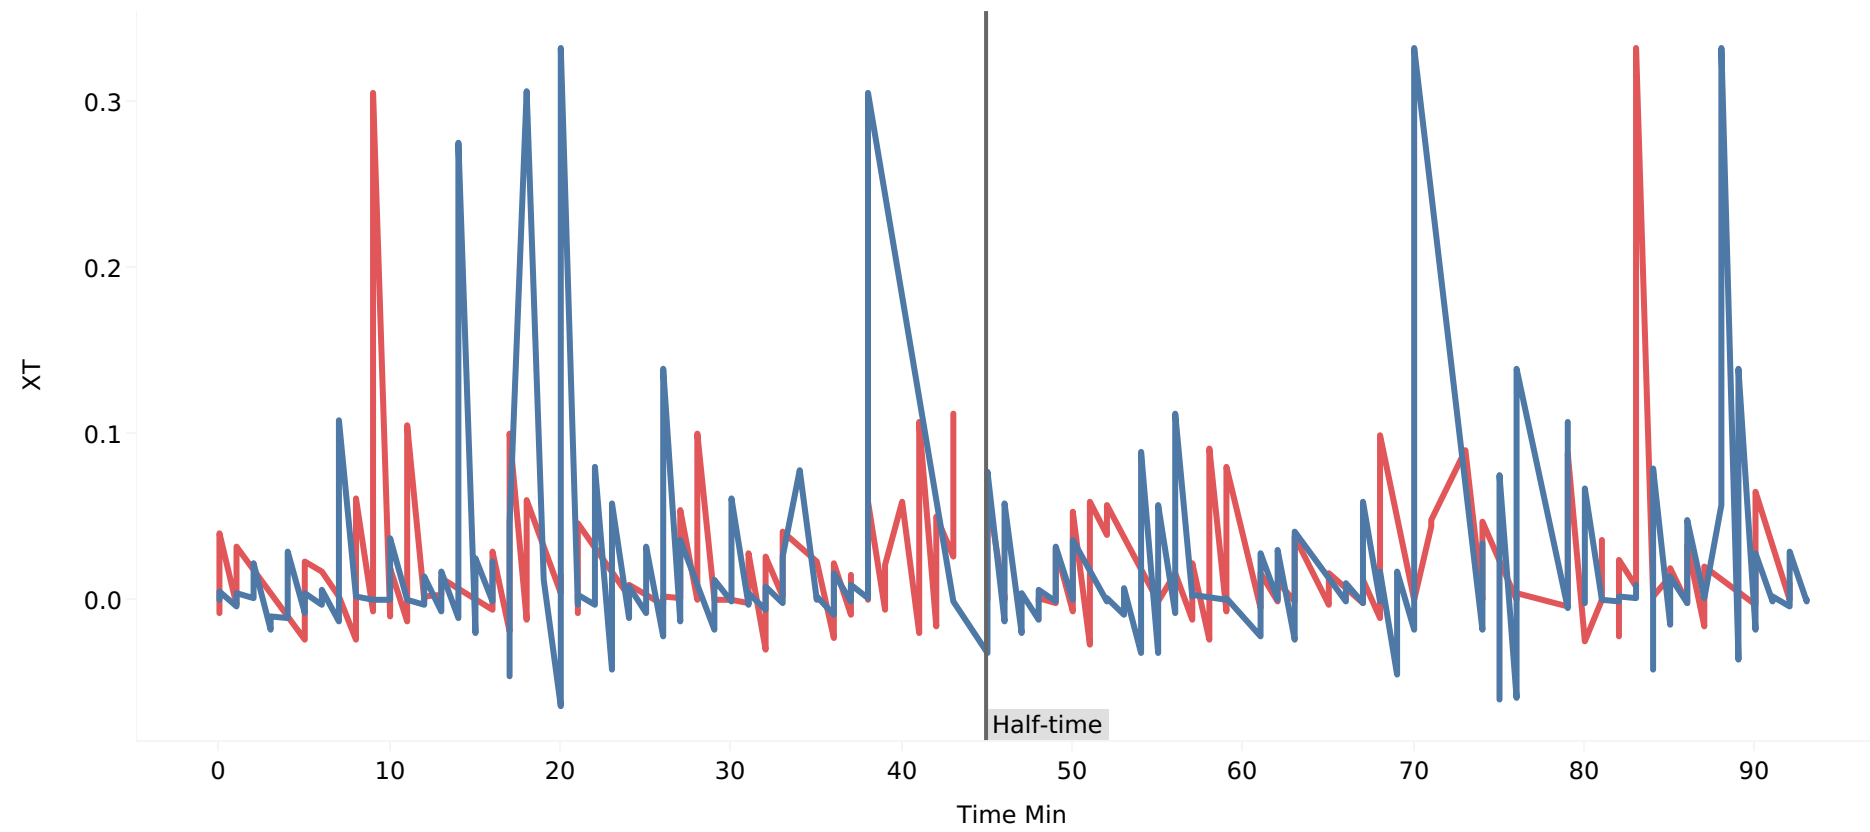

Goals	0
Goals Expected	0.69
Shots	6
Headed Shots	1
Shots On Target	2
Shot on target,%	33.33%
xG/Shot	0.12
Free Kicks	0
Free Kicks Direct On Target	0
Penalties	0
Penalties Success	0

Chelsea's Shots

Goals	2
Goals Expected	2.18
Shots	21
Headed Shots	3
Shots On Target	5
Shot on target,%	23.81%
xG/Shot	0.10
Free Kicks	1
Free Kicks Direct On Target	0
Penalties	0
Penalties Success	0

Arsenal shots

Chelsea shots

xT Timeline

Expected goal timeline

Arsenal Pass matrix

	Bernd Leno	Cédric Ricardo Alves Soares	Kieran Tierney	Nuno Albertino Varela Tavares	Pablo Marí Villar	Rob Holding	Albert-Mboyo Sambu Lokonga	Bukayo Saka	Emile Smith-Rowe	Granit Xhaka	Femi Emmanuel Balogun	Gabriel Teodoro Martinelli Silva	Nicolas Pépé	Pierre-Emerick Aubameyang	Passes Received
Unknown	5	7	14	5	7	9	9	10	10	10	2	1	9	1	99
A. Sambu Lokonga	4	6			2	3		1	3	3		2	7		31
B. Leno		1	1		4	1				1					8
B. Saka	1		6		3		5		3	5			4		27
Cédric Soares					1	6	9		5	2			4		27
E. Smith-Rowe		9	2	1	3	1	5	4		2			1		28
F. Balogun														2	2
G. Xhaka	1		4	1	5	2	1	4	4				3		25
Gabriel Martinelli			1				2			1					4
K. Tierney					4	1	1	5	3	4		1	1		20
N. Pépé		7	2			3	5	2	2	1					22
Nuno Tavares							1		2	1				1	5
P. Aubameyang					1		1				1		1		4
Pablo Marí	2	1	1	2		4		3	1	3			1		18
R. Holding	1	10			1		2		2	2			2		20
Passes Attempted	14	41	31	9	31	30	41	29	35	35	3	4	33	4	