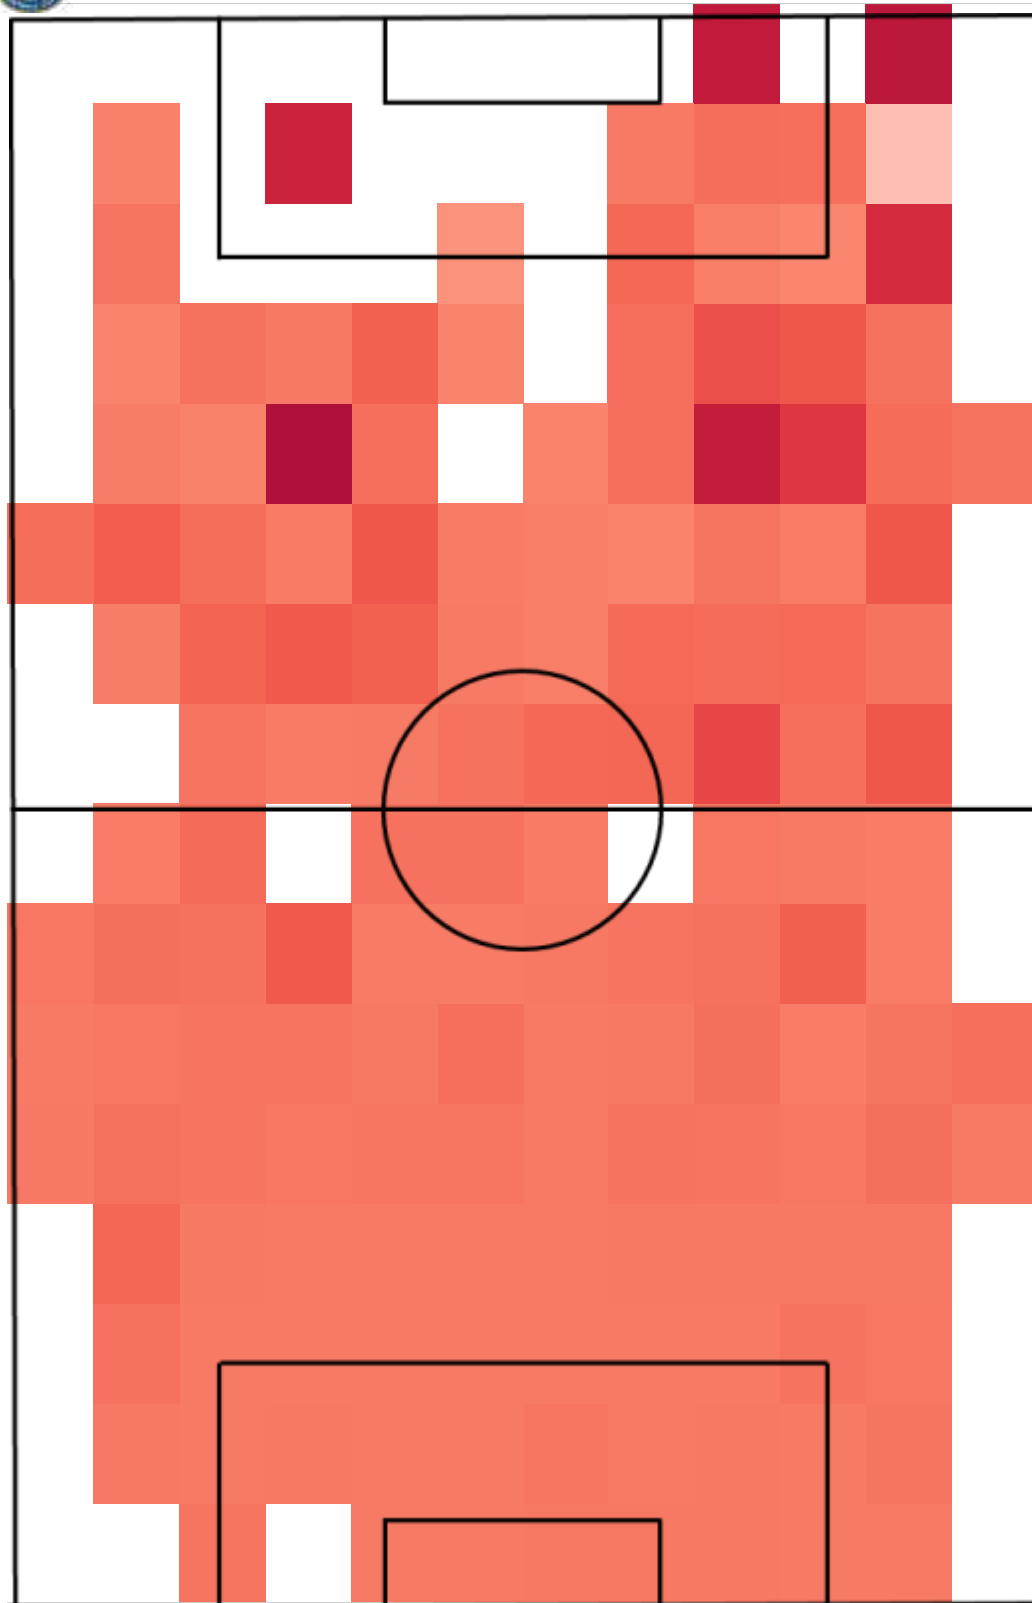

Passes

Pass Accuracy

Total Passes Xt

xT from Passes

xT from Dribbles

Chelsea's xT creation zones

Passes & Expected threat

Player	Passes	Pass Accuracy	Total Passes Xt
Edouard Mendy	37	91.89%	0.013
Andreas Christensen	80	97.50%	0.059
César Azpilicueta Tanco	79	96.20%	0.312
Antonio Rüdiger	65	92.31%	0.127
Reece James	61	88.52%	0.418
Marcos Alonso Mendoza	40	82.50%	0.173
Mateo Kovačić	67	97.01%	0.336
Jorge Luiz Frello Filho	66	84.85%	-0.001
Kai Havertz	43	93.02%	0.189
Mason Mount	38	86.84%	0.79
N'Golo Kanté	14	100.00%	0.083
Hakim Ziyech	6	33.33%	-0.041
Romelu Lukaku Menama	21	90.48%	0.093
Timo Werner	0		0