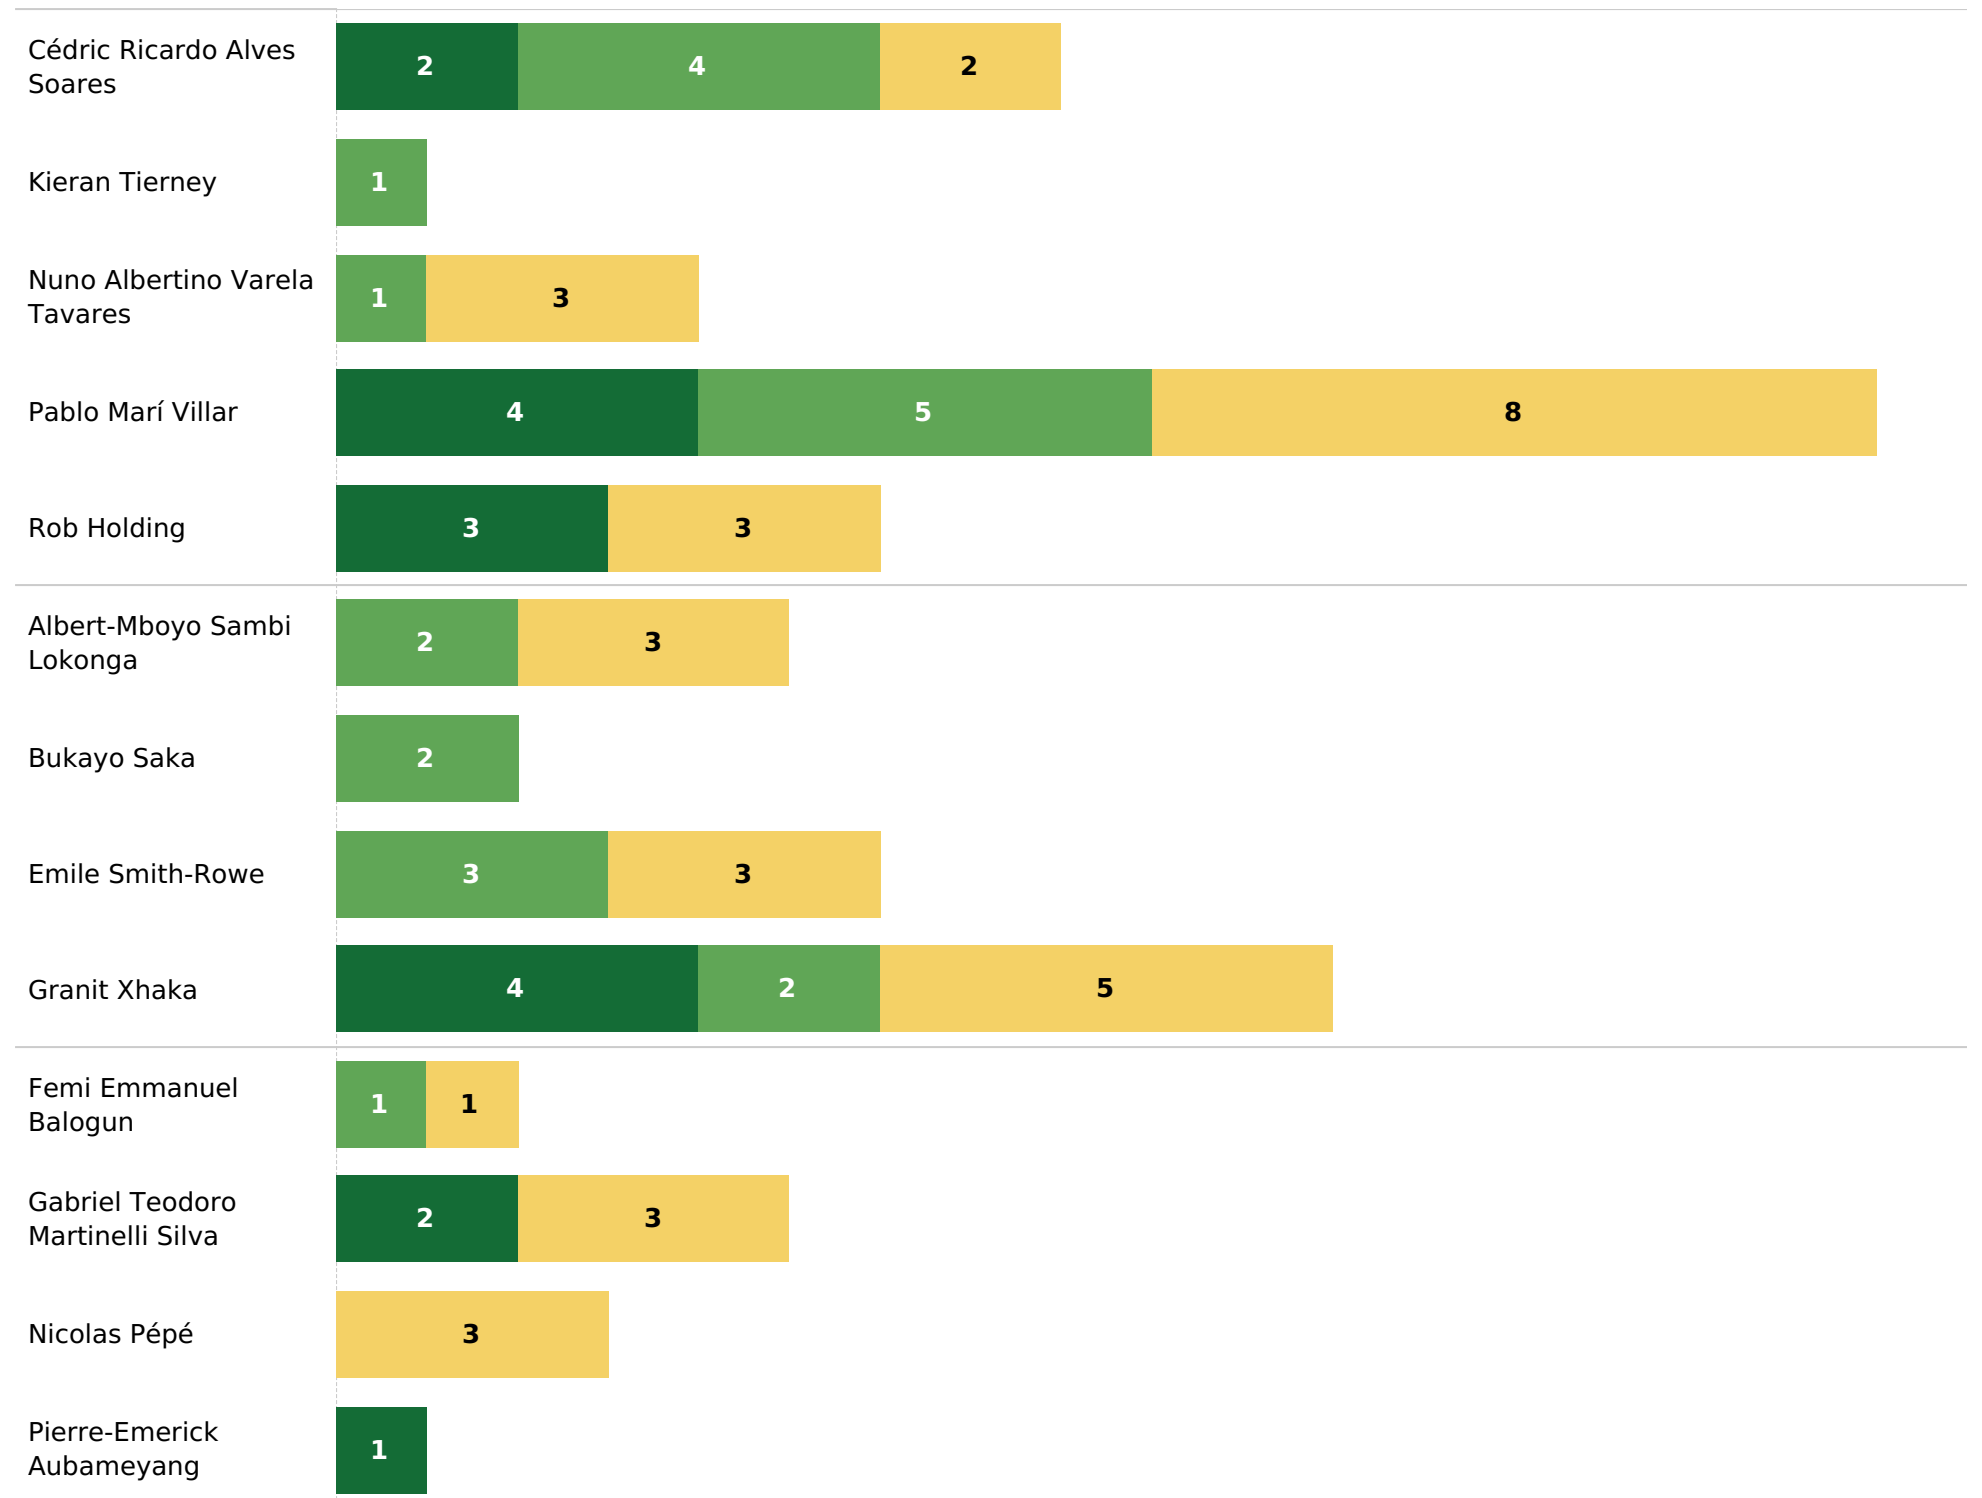

lost
neutral
won

Arsenal

Aerial duels

Aerial duels won & neutral

Bernd Leno	2
Rob Holding	3 (won), 1 (neutral), 4 (lost)
Pablo Marí Villar	1 (won), 2 (lost)
Nuno Albertino Varela Tavares	1 (won), 1 (lost)
Cédric Ricardo Alves Soares	1 (lost)
Granit Xhaka	2 (won), 1 (lost)
Bukayo Saka	1 (lost)
Gabriel Teodoro Martinelli Silva	1 (won), 2 (lost)
Femi Emmanuel Balogun	1 (won), 2 (lost)
Pierre-Emerick Aubameyang	2 (won)
Nicolas Pépé	2 (lost)