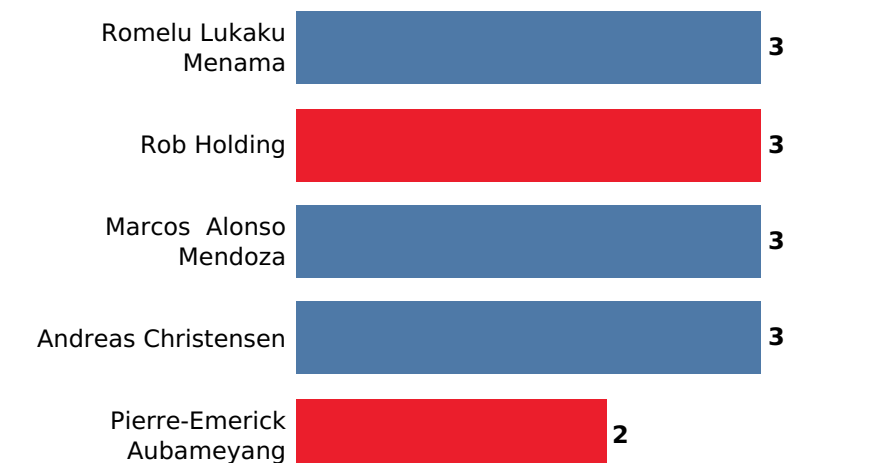

Match Overview

Expected goals

Passes to final third

Shots

Recoveries in Opp. half

Dribbles

Aerial duels won

Arsenal's Shots

Goals	0
Goals Expected	0.69
Shots	6
Headed Shots	1
Shots On Target	2
Shot on target,%	33.33%
xG/Shot	0.12
Free Kicks	0
Free Kicks Direct On Target	0
Penalties	0
Penalties Success	0

Chelsea's Shots

Goals	2
Goals Expected	2.18
Shots	21
Headed Shots	3
Shots On Target	5
Shot on target,%	23.81%
xG/Shot	0.10
Free Kicks	1
Free Kicks Direct On Target	0
Penalties	0
Penalties Success	0