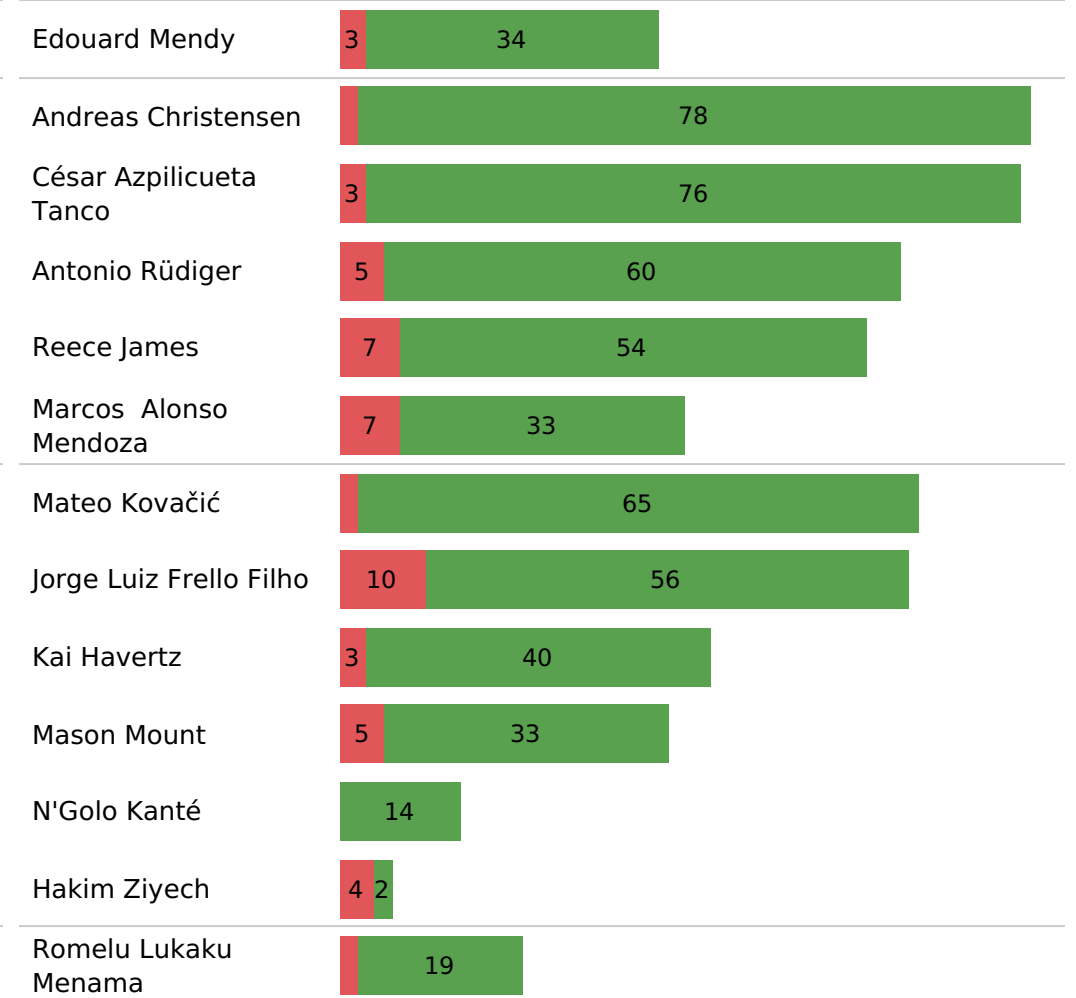

■ Unsuccessful
 ■ Successful

Chelsea Pass zones

Chelsea Smart passes

Chelsea Crosses

Pass type

Pass ending location

Pass outcome

Smart pass Launch Head pass Cross
 Simple pass High pass Hand pass