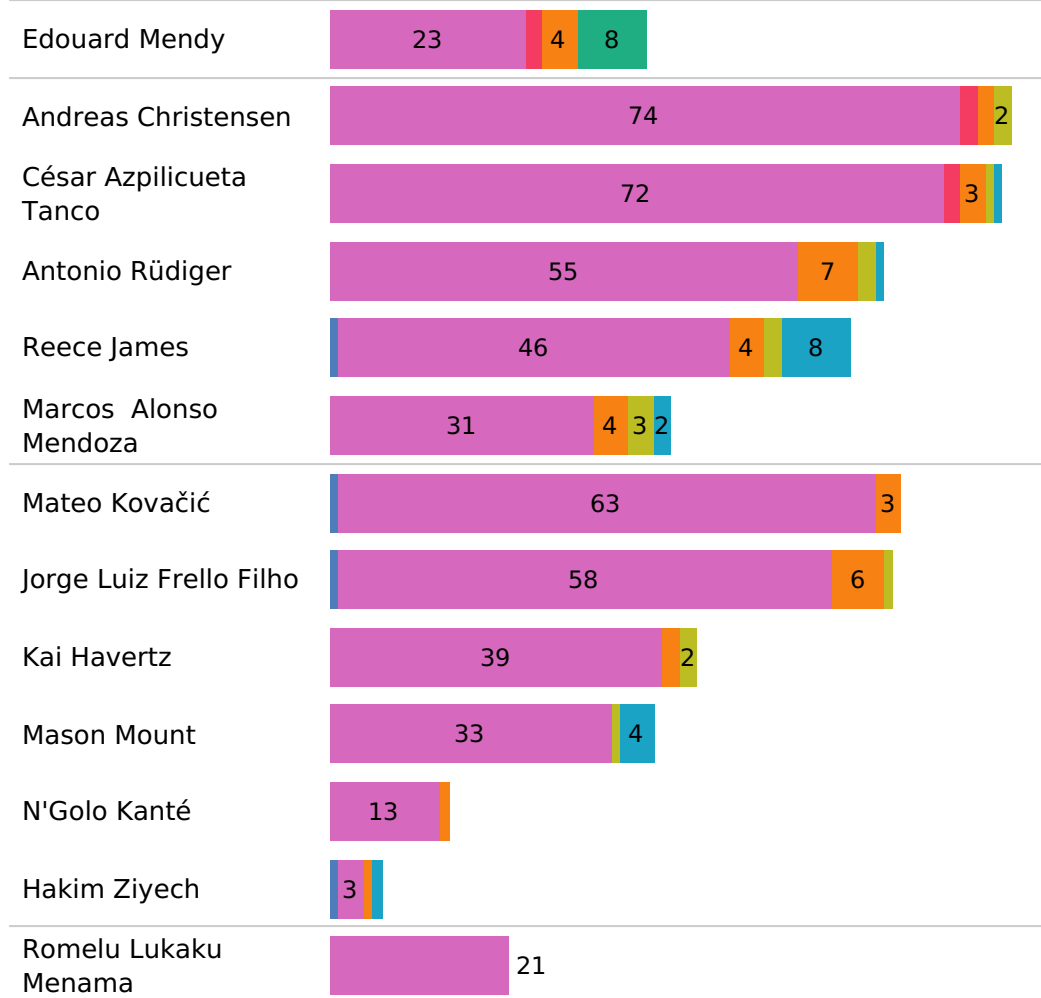

■ Unsuccessful
 ■ Successful

Chelsea Pass zones

Chelsea Smart passes

Chelsea Crosses

Pass type

Pass ending location

Pass outcome

Smart pass Launch Head pass Cross
 Simple pass High pass Hand pass

Own 18 yard box Outside of box Opp 6 yard box
 Own 6 yard box Opp 18 yard box

Unsuccessful Successful

Arsenal's xT creation zones

Passes & Expected threat

Player	Passes	Pass Accuracy	Total Passes Xt
Bernd Leno	14	71.43%	0.019
Cédric Ricardo Alves Soares	36	86.11%	0.249
Pablo Marí Villar	31	93.55%	0.095
Rob Holding	30	80.00%	0.053
Kieran Tierney	27	62.96%	0.157
Nuno Albertino Varela Tavares	7	71.43%	0.082
Albert-Mboyo Sambu Lokonga	40	87.50%	0.434
Granit Xhaka	34	73.53%	0.087
Emile Smith-Rowe	34	85.29%	0.094
Bukayo Saka	28	75.00%	0.077
Nicolas Pépé	23	95.65%	-0.013
Pierre-Emerick Aubameyang	4	75.00%	0.061
Gabriel Teodoro Martinelli Silva	4	75.00%	-0.003
Femi Emmanuel Balogun	3	33.33%	0.063