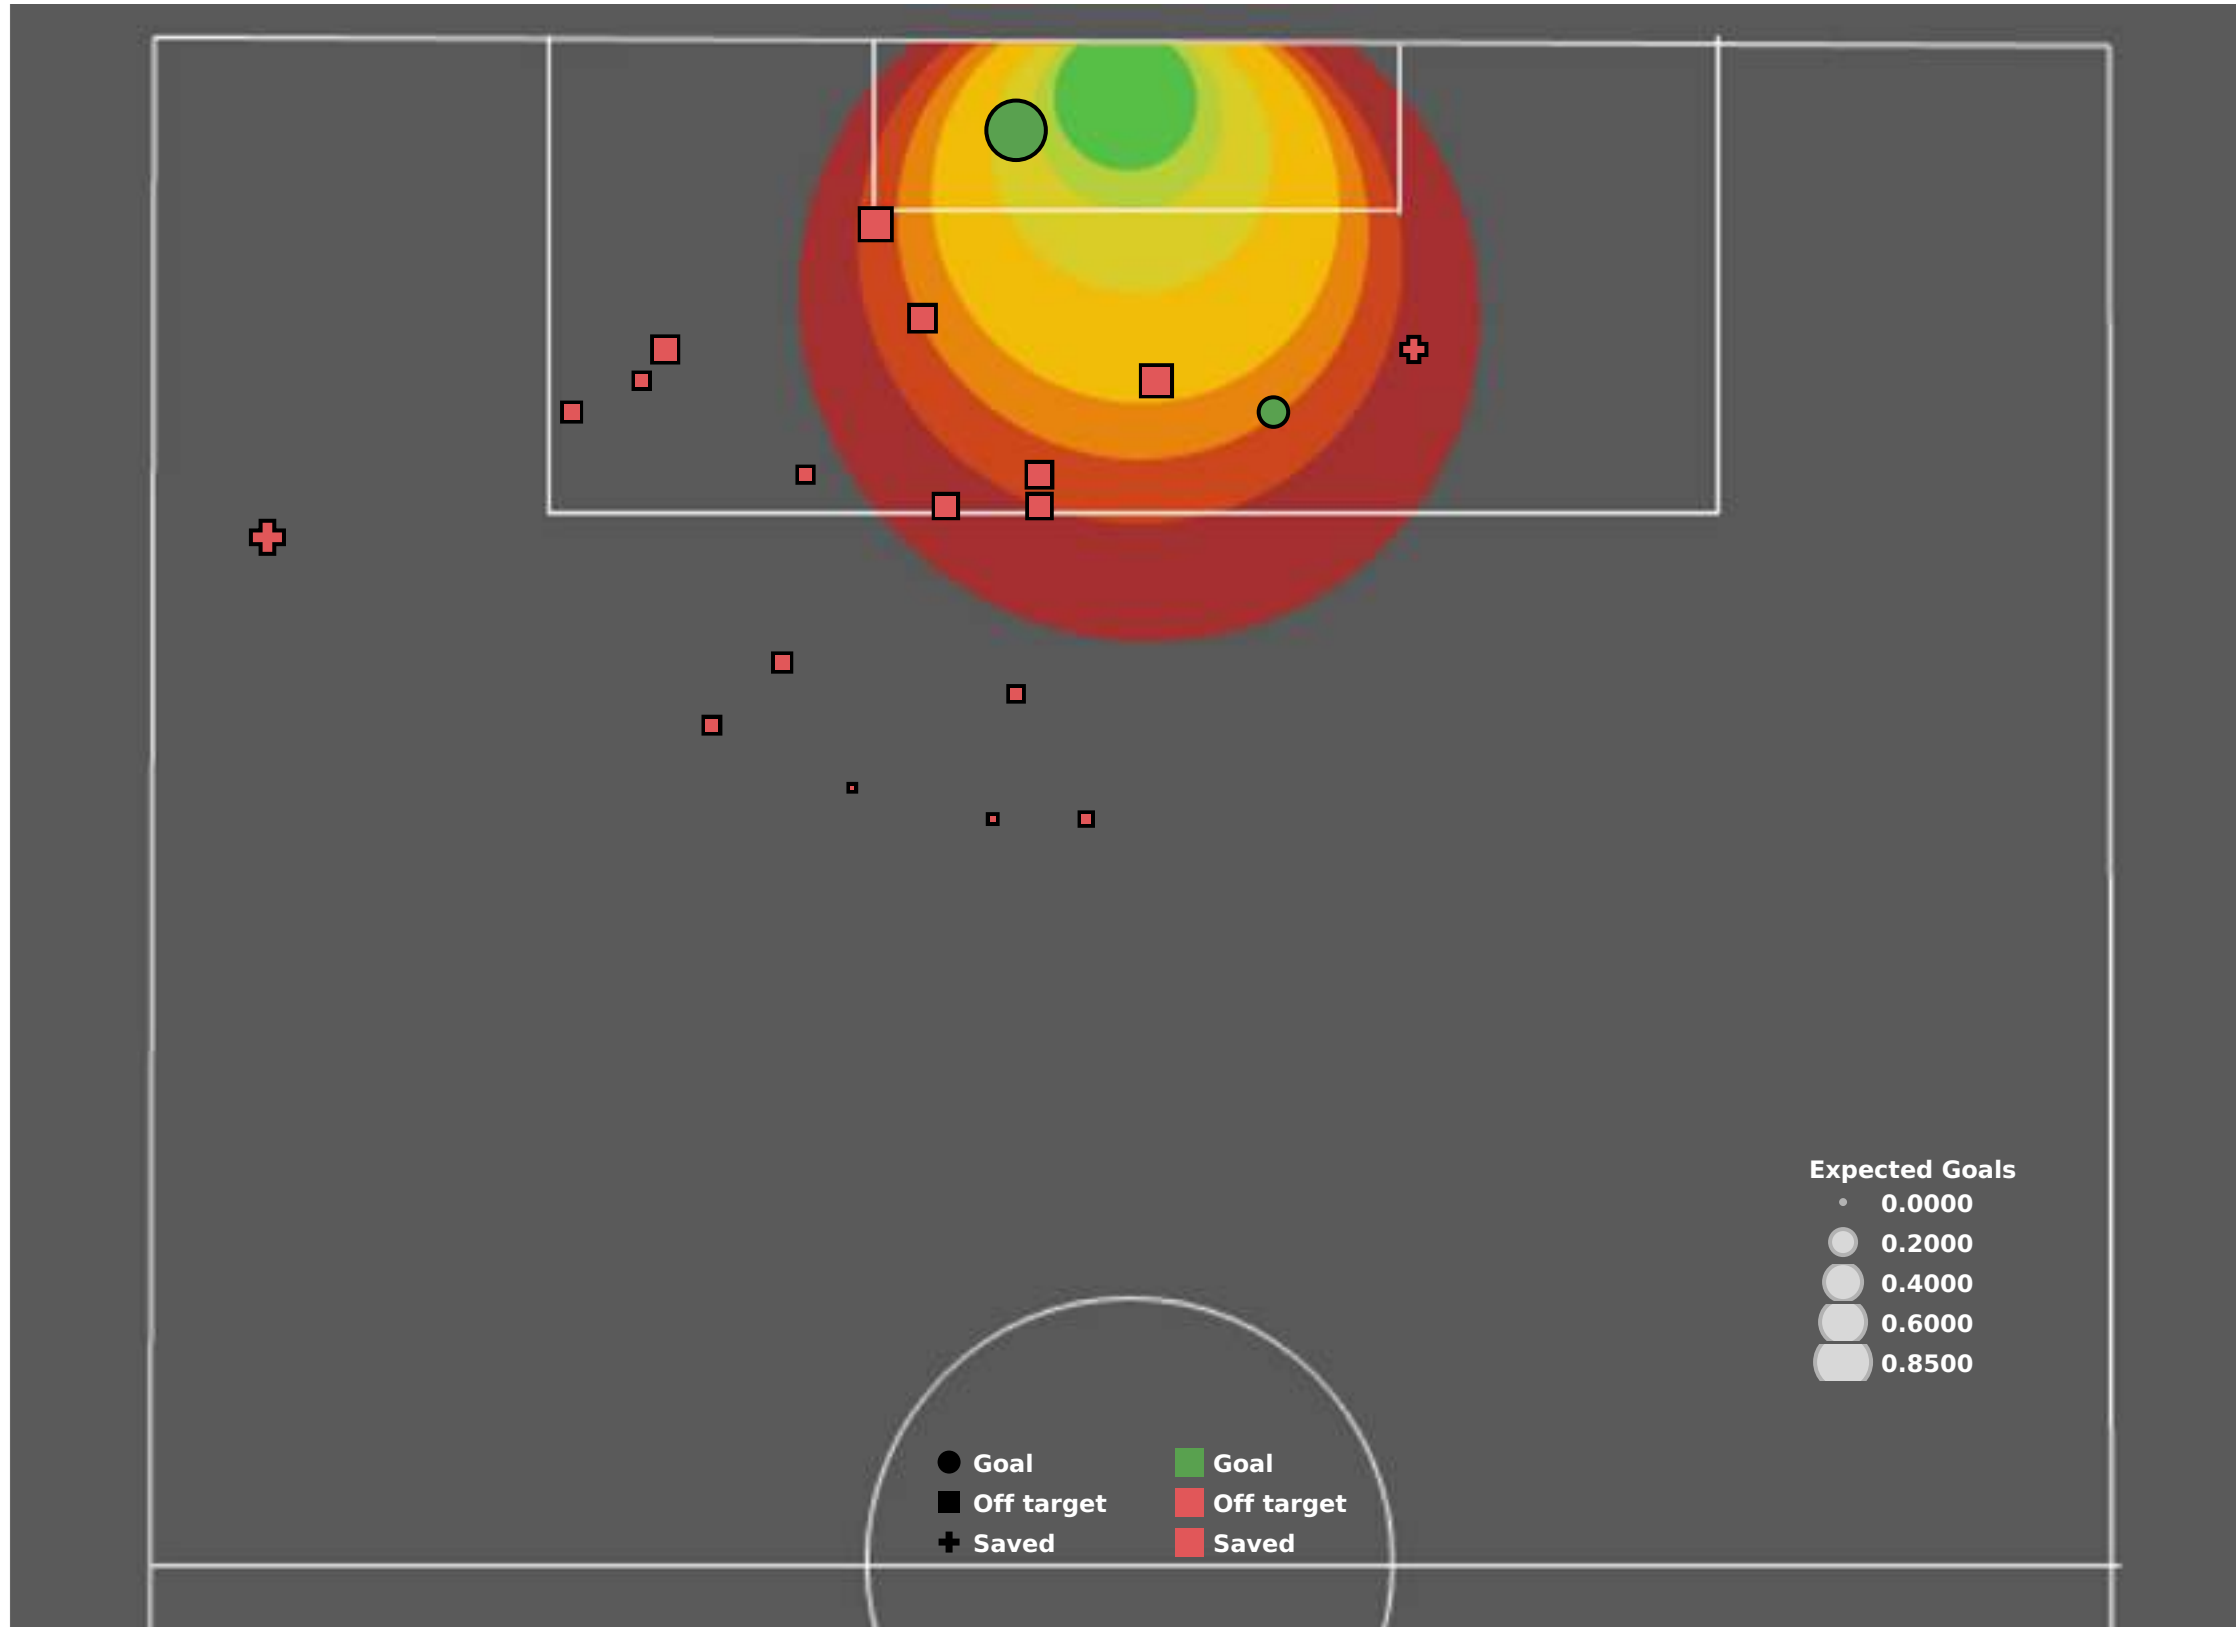

Chelsea's Shots

Goals	2
Goals Expected	2.18
Shots	21
Headed Shots	3
Shots On Target	5
Shot on target,%	23.81%
xG/Shot	0.10
Free Kicks	1
Free Kicks Direct On Target	0
Penalties	0
Penalties Success	0