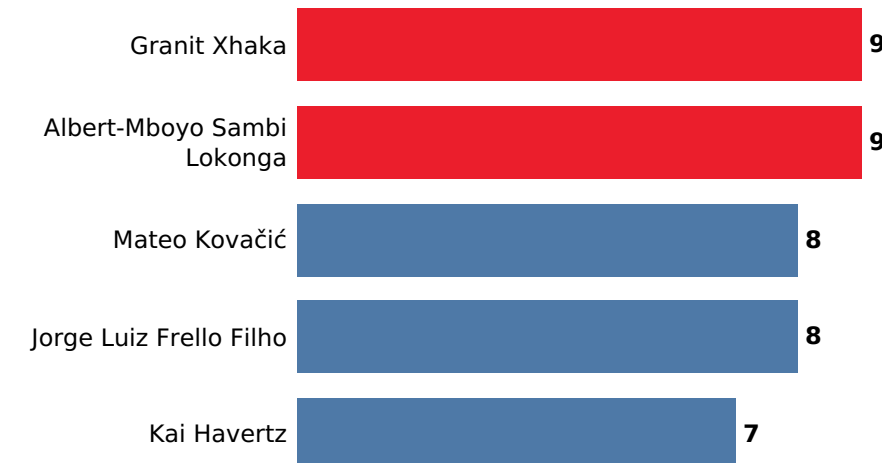

Passes		
Passes	315	617
Acc passes,%	81.0%	91.4%
Forward Passes	119	178
Acc Forward passes,%	72.3%	86.5%
Back Passes	56	113
Acc Back passes,%	98.2%	98.2%
Vertical Passes	89	204
Acc Vertical passes,%	86.5%	92.6%
Progressive Passes	49	93
Acc Progressive passes,%	73.5%	79.6%
Long Passes	43	43
Acc Long passes,%	51.2%	62.8%
Into Final Third Passes	48	51
Acc Passes into F3%	56.3%	72.5%
Into Penalty Area Passes	21	26
Acc Passes into PA,%	47.6%	76.9%
Smart Passes	13	4
Acc Smart passes,%	30.8%	25.0%
Key Passes	2	4
Through Passes	17	2
Acc Through passes,%	23.5%	0.0%
Crosses	13	17
Acc Crosses,%	23.1%	52.9%
Crosses Low	5	3
Crosses High	4	10
Crosses Blocked	4	4
Match Tempo	16.6	19.3
Passes Length Avg	20.6	16.5

Match Overview

Expected goals

Passes to final third

Shots

Recoveries in Opp. half

Dribbles

Aerial duels won

Arsenal's Shots