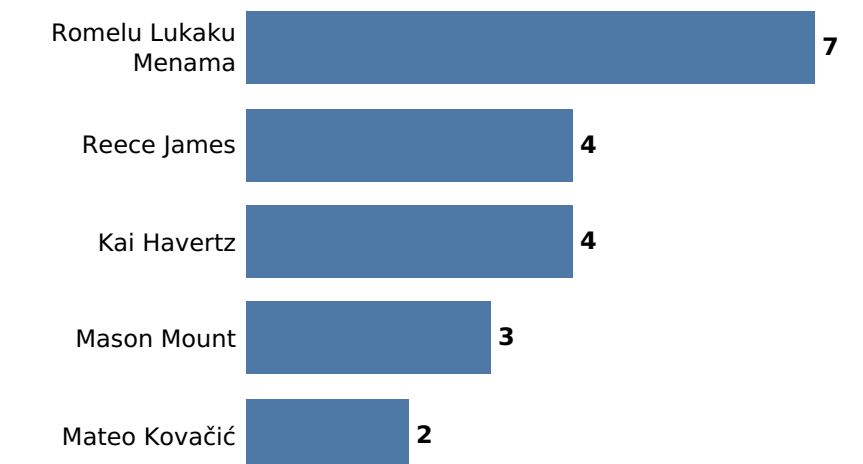

Match Overview

Expected goals

Passes to final third

Shots

Recoveries in Opp. half

Dribbles

Aerial duels won

Arsenal's Shots

Goals	0
Goals Expected	0.69
Shots	6
Headed Shots	1
Shots On Target	2
Shot on target,%	33.33%
xG/Shot	0.12
Free Kicks	0
Free Kicks Direct On Target	0
Penalties	0
Penalties Success	0

Chelsea's Shots

Goals	2
Goals Expected	2.18
Shots	21
Headed Shots	3
Shots On Target	5
Shot on target,%	23.81%
xG/Shot	0.10
Free Kicks	1
Free Kicks Direct On Target	0
Penalties	0
Penalties Success	0