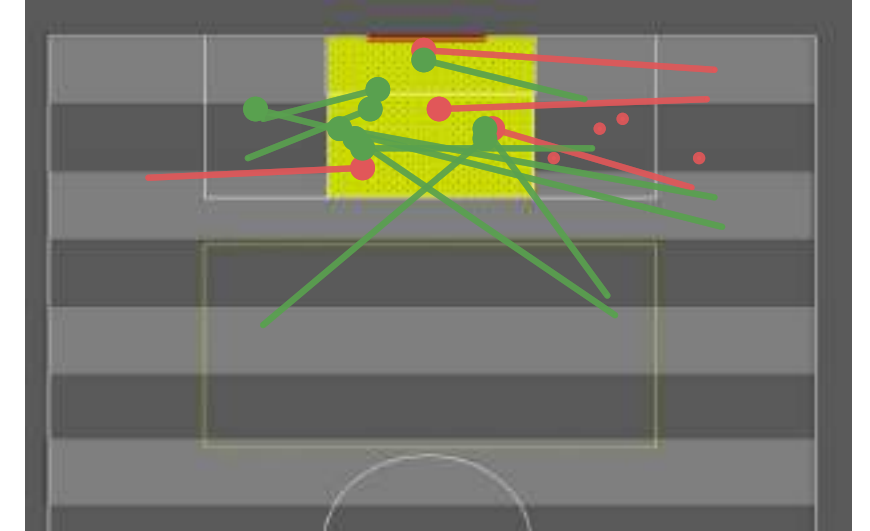

■ Unsuccessful
 ■ Successful

Chelsea Pass zones

Chelsea Smart passes

Chelsea Crosses

Pass type

Pass ending location

Pass outcome

Smart pass Launch Head pass Cross
 Simple pass High pass Hand pass

Own 18 yard box Outside of box Opp 6 yard box
 Own 6 yard box Opp 18 yard box

Unsuccessful Successful

Arsenal's xT creation zones

Passes & Expected threat

Player	Passes	Pass Accuracy	Total Passes Xt
Bernd Leno	14	71.43%	0.019
Cédric Ricardo Alves Soares	36	86.11%	0.249
Pablo Marí Villar	31	93.55%	0.095
Rob Holding	30	80.00%	0.053
Kieran Tierney	27	62.96%	0.157
Nuno Albertino Varela Tavares	7	71.43%	0.082
Albert-Mboyo Sambu Lokonga	40	87.50%	0.434
Granit Xhaka	34	73.53%	0.087
Emile Smith-Rowe	34	85.29%	0.094
Bukayo Saka	28	75.00%	0.077
Nicolas Pépé	23	95.65%	-0.013
Pierre-Emerick Aubameyang	4	75.00%	0.061
Gabriel Teodoro Martinelli Silva	4	75.00%	-0.003
Femi Emmanuel Balogun	3	33.33%	0.063