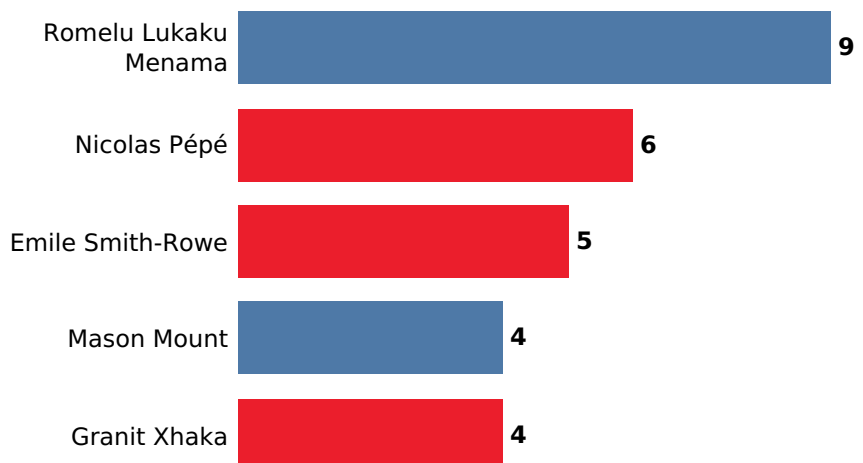

Match Overview

Expected goals

Passes to final third

Shots

Recoveries in Opp. half

Dribbles

Aerial duels won

Arsenal's Shots

Goals	0
Goals Expected	0.69
Shots	6
Headed Shots	1
Shots On Target	2
Shot on target,%	33.33%
xG/Shot	0.12
Free Kicks	0
Free Kicks Direct On Target	0
Penalties	0
Penalties Success	0

Chelsea's Shots

Goals	2
Goals Expected	2.18
Shots	21
Headed Shots	3
Shots On Target	5
Shot on target,%	23.81%
xG/Shot	0.10
Free Kicks	1
Free Kicks Direct On Target	0
Penalties	0
Penalties Success	0