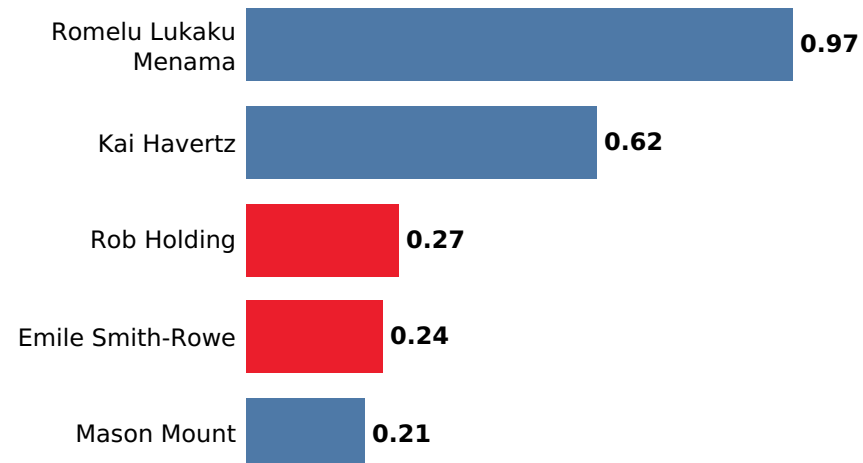

Expected goals