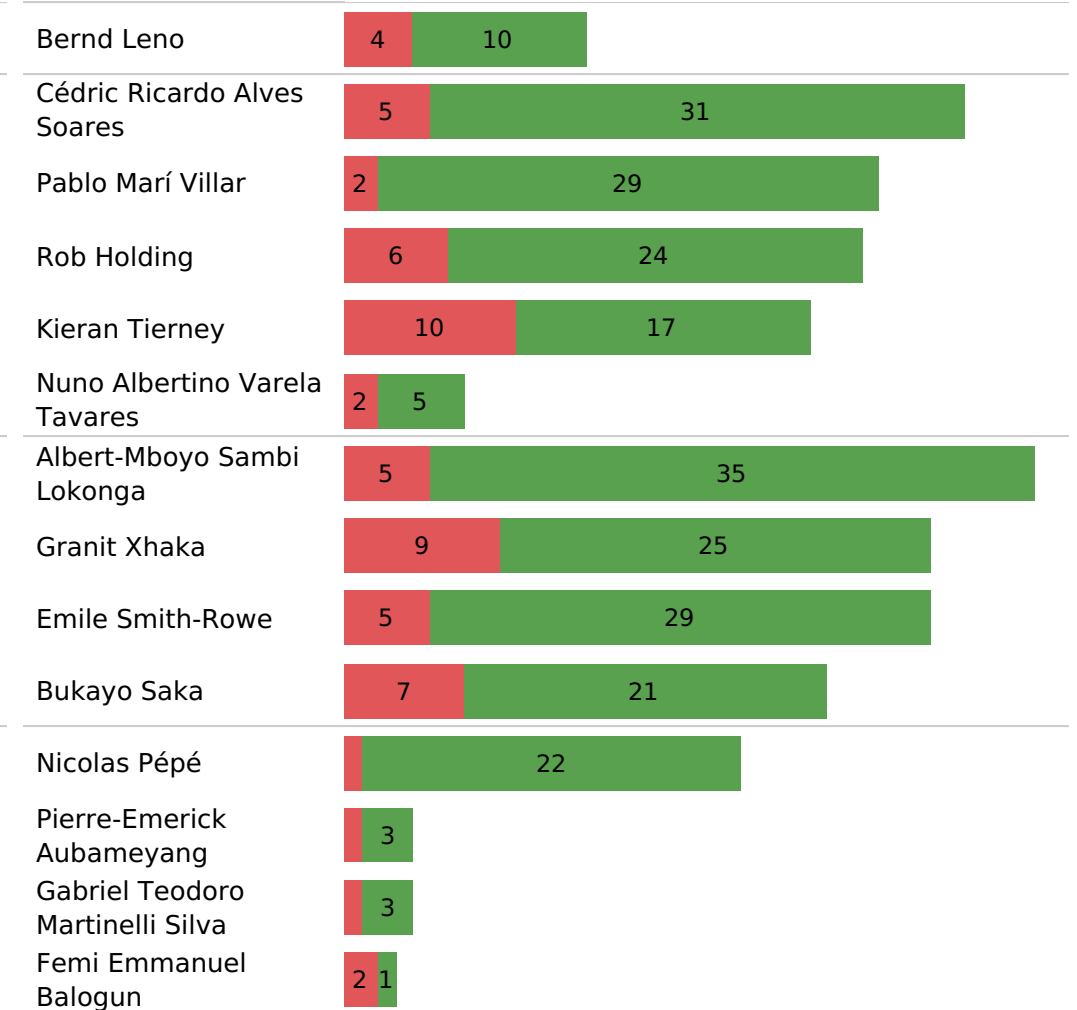

Arsenal Pass zones

Arsenal Smart passes

Arsenal Crosses

Pass type

Pass ending location

Pass outcome

■ Smart pass
 ■ Launch
 ■ Head pass
 ■ Cross
■ Simple pass
 ■ High pass
 ■ Hand pass

■ Own 18 yard box
 ■ Outside of box
 ■ Opp 6 yard box
■ Own 6 yard box
 ■ Opp 18 yard box

■ Unsuccessful
 ■ Successful

Chelsea Pass zones

Chelsea Smart passes

Chelsea Crosses

Pass type

Pass ending location

Pass outcome

Smart pass Launch Head pass Cross
 Simple pass High pass Hand pass