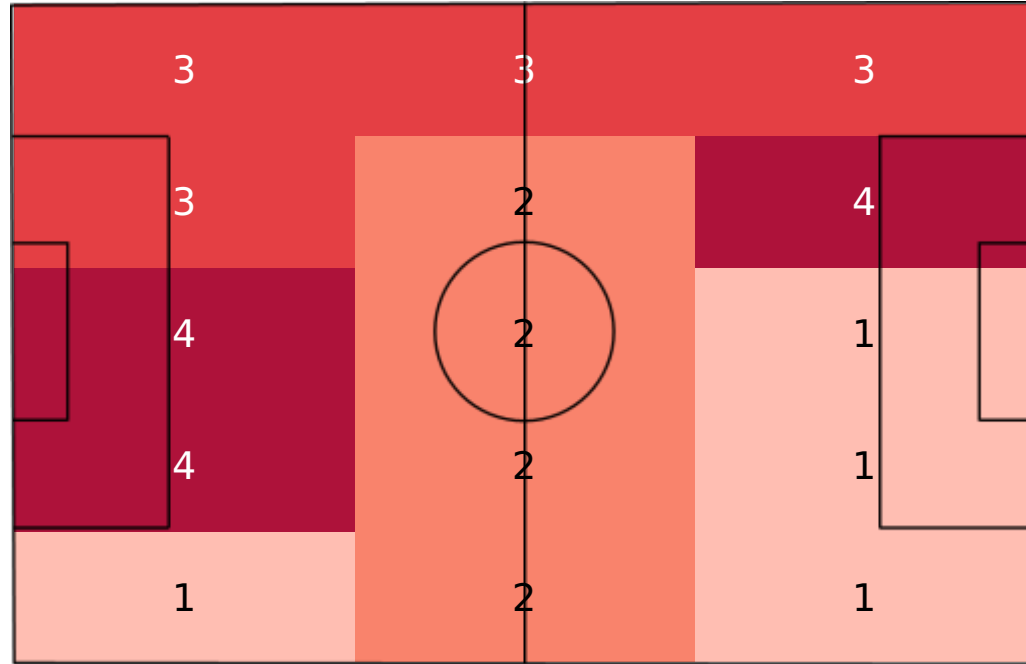

Arsenal

Loose ball duels