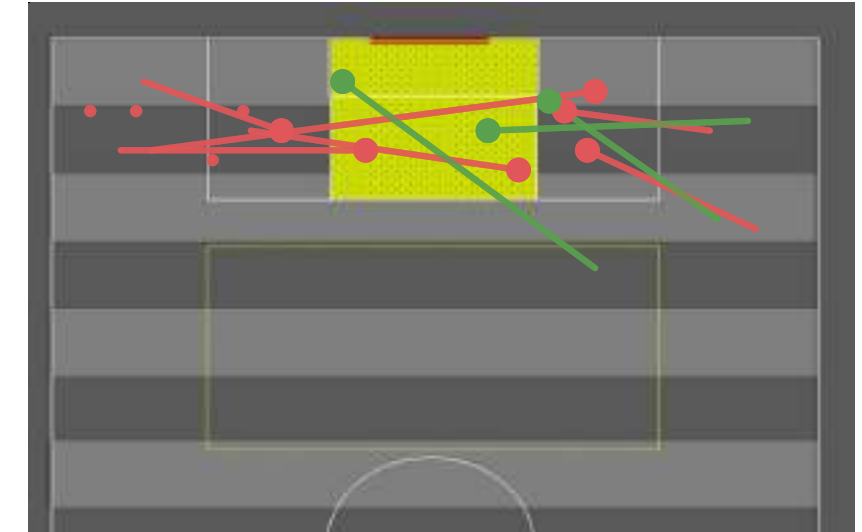

Chelsea Pass matrix

	Edouard Mendy	Andreas Christensen	Antonio Rüdiger	César Azpilicueta Tanco	Marcos Alonso Mendoza	Reece James	Hakim Ziyech	Jorge Luiz Frello Filho	Kai Havertz	Mason Mount	Mateo Kovačić	N'Golo Kanté	Romelu Lukaku Menama	Passes Received
Unknown	6	7	14	9	14	14	5	14	6	10	6	2	3	110
A. Christensen	3		11	18	2	3		12	1		9	1		60
A. Rüdiger	12	13		1	12				2	2	15	1		58
César Azpilicueta	6	25	4	1		17		9		1	10			73
E. Mendy	1	12	4	6		4		3					1	31
H. Ziyech				1		2		1	1			1		6
Jorginho	2	5	5	13	3	8		1	3	6	6	2	2	56
K. Havertz			6	3	8	1		6		5	7	2	7	45
M. Kovačić	4	16	8	7	6	3		6	10	2			1	63
M. Mount	1		2	2	2	10		2	7		4	1	3	34
Marcos Alonso	1	3	8			1		3	7	3	4		1	31
N. Kanté		2	2	1	2	4			1			1		13
R. James	1		1	15	4	2	1	9	5	8	1	2	3	52
R. Lukaku	2		1	2	2	5		1		4	5	1		23
T. Werner				1										1
Passes Attempted	39	83	66	80	55	74	6	67	43	41	67	14	21	

Arsenal Pass zones

Arsenal Smart passes

Arsenal Crosses

Pass type

Pass ending location

Pass outcome

■ Smart pass
 ■ Launch
 ■ Head pass
 ■ Cross
■ Simple pass
 ■ High pass
 ■ Hand pass

■ Own 18 yard box
 ■ Outside of box
 ■ Opp 6 yard box
■ Own 6 yard box
 ■ Opp 18 yard box

■ Unsuccessful
 ■ Successful

Chelsea Pass zones

Chelsea Smart passes

Chelsea Crosses

Pass type

Pass ending location

Pass outcome

Smart pass Launch Head pass Cross
 Simple pass High pass Hand pass