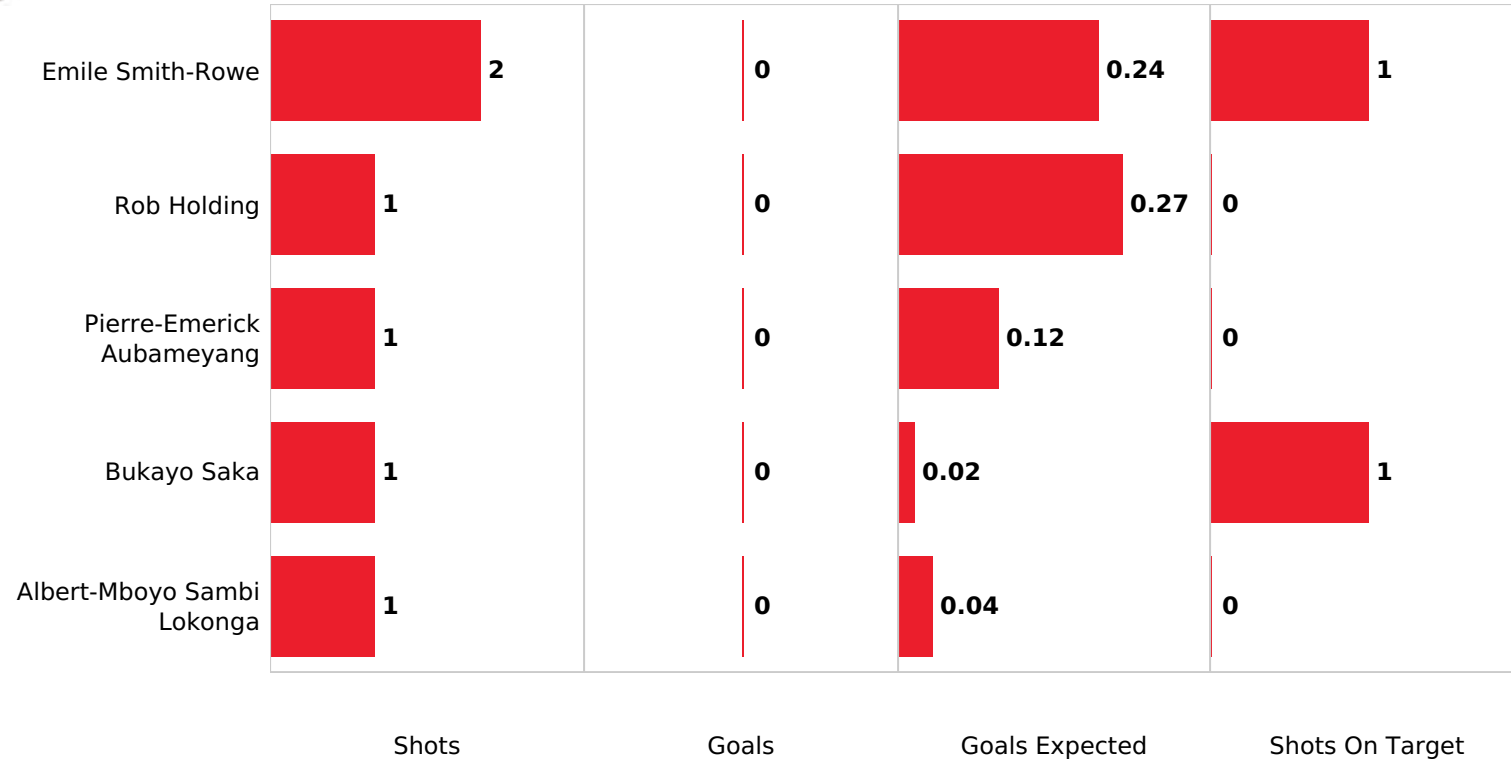

Goals	0
Goals Expected	0.69
Shots	6
Headed Shots	1
Shots On Target	2
Shot on target,%	33.33%
xG/Shot	0.12
Free Kicks	0
Free Kicks Direct On Target	0
Penalties	0
Penalties Success	0

Chelsea's Shots

Goals	2
Goals Expected	2.18
Shots	21
Headed Shots	3
Shots On Target	5
Shot on target,%	23.81%
xG/Shot	0.10
Free Kicks	1
Free Kicks Direct On Target	0
Penalties	0
Penalties Success	0

Arsenal shots

Chelsea shots

xT Timeline

Expected goal timeline

Arsenal Pass matrix

	Bernd Leno	Cédric Ricardo Alves Soares	Kieran Tierney	Nuno Albertino Varela Tavares	Pablo Marí Villar	Rob Holding	Albert-Mboyo Sambu Lokonga	Bukayo Saka	Emile Smith-Rowe	Granit Xhaka	Femi Emmanuel Balogun	Gabriel Teodoro Martinelli Silva	Nicolas Pépé	Pierre-Emerick Aubameyang	Passes Received
Unknown	5	7	14	5	7	9	9	10	10	10	2	1	9	1	99
A. Sambu Lokonga	4	6			2	3		1	3	3		2	7		31
B. Leno		1	1		4	1				1					8
B. Saka	1		6		3		5		3	5			4		27
Cédric Soares					1	6	9		5	2			4		27
E. Smith-Rowe		9	2	1	3	1	5	4		2			1		28
F. Balogun														2	2
G. Xhaka	1		4	1	5	2	1	4	4				3		25
Gabriel Martinelli			1				2			1					4
K. Tierney					4	1	1	5	3	4		1	1		20
N. Pépé		7	2			3	5	2	2	1					22
Nuno Tavares							1		2	1				1	5
P. Aubameyang					1		1				1		1		4
Pablo Marí	2	1	1	2		4		3	1	3			1		18
R. Holding	1	10			1		2		2	2			2		20
Passes Attempted	14	41	31	9	31	30	41	29	35	35	3	4	33	4	