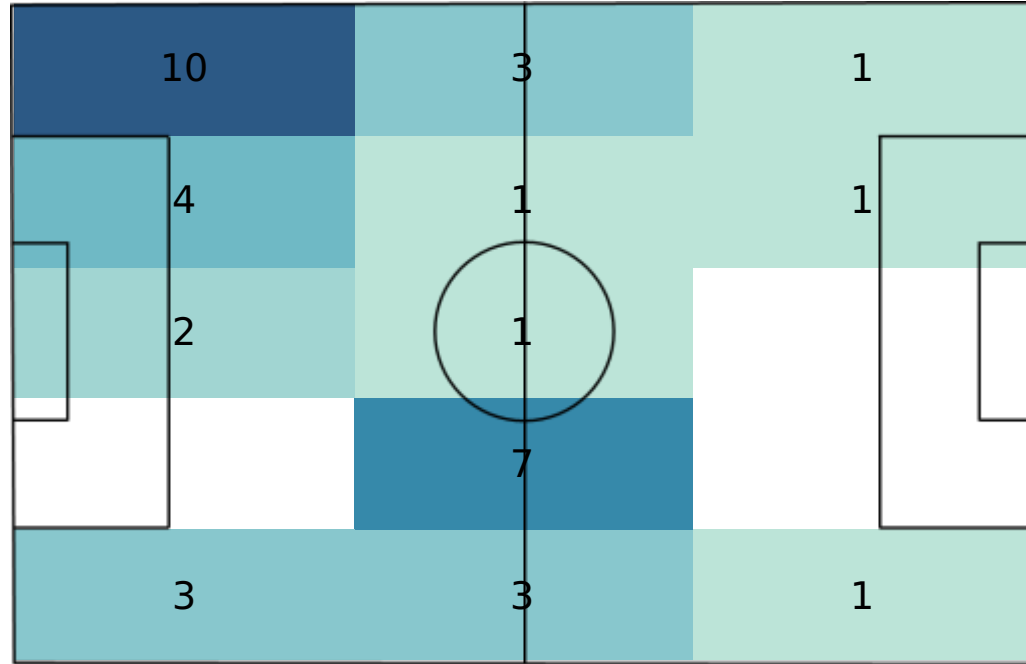

Chelsea

Defensive duels