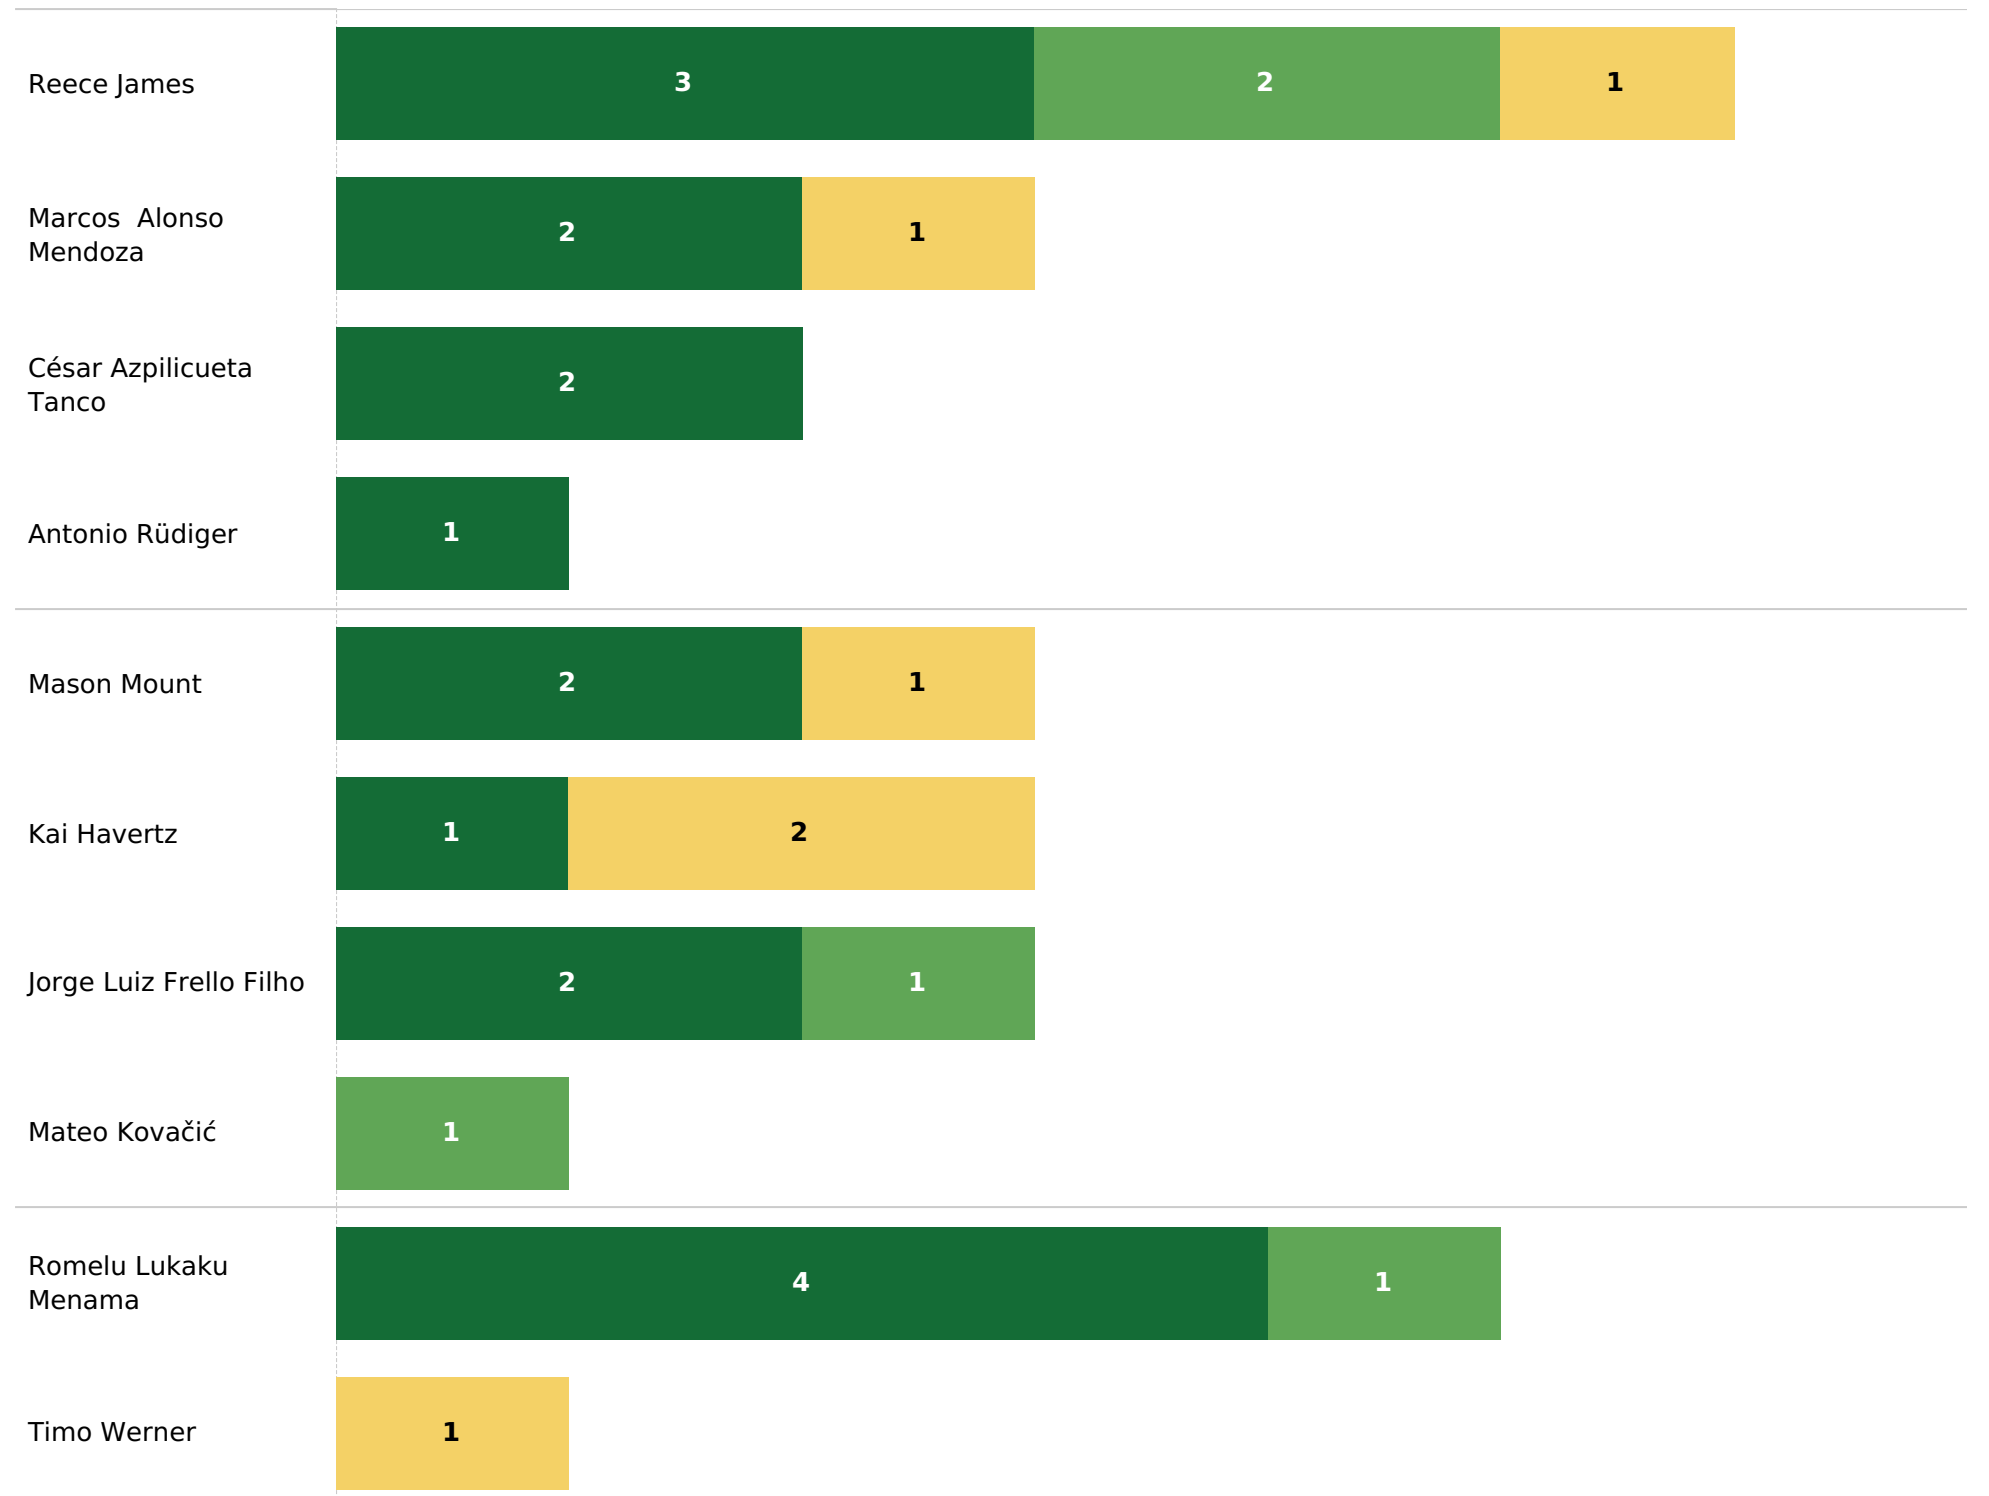

lost
neutral
won

Chelsea

Defensive duels

Defensive duels won & neutral

lost
neutral
won

Chelsea

Aerial duels

Aerial duels won & neutral

lost
neutral
won

Chelsea

Loose ball duels

Loose ball duels won & neutral

lost
neutral
won