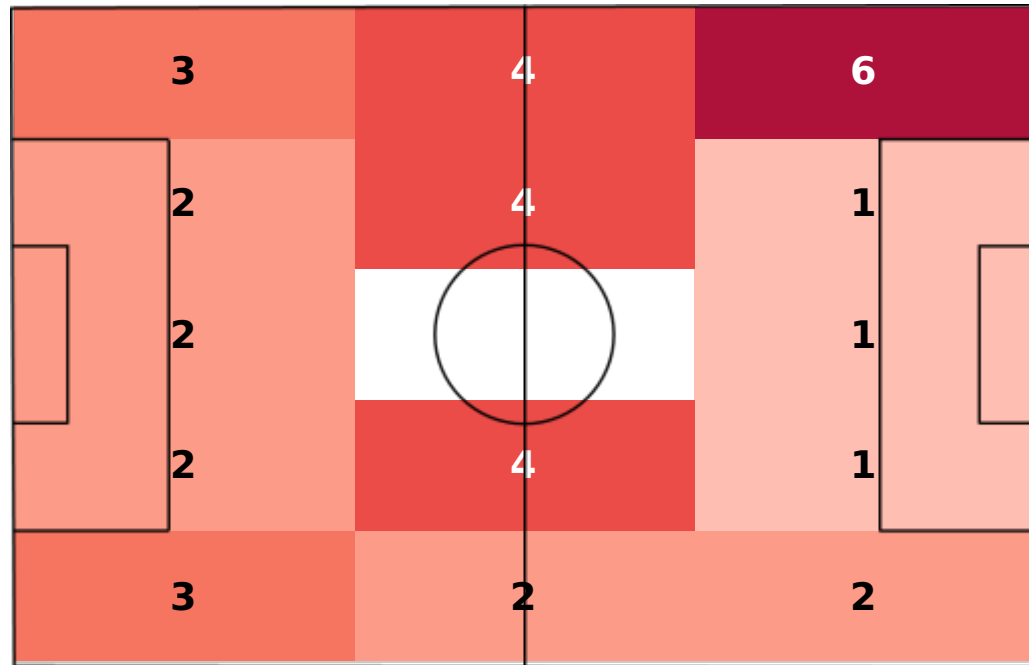

Defensive duels won & neutral