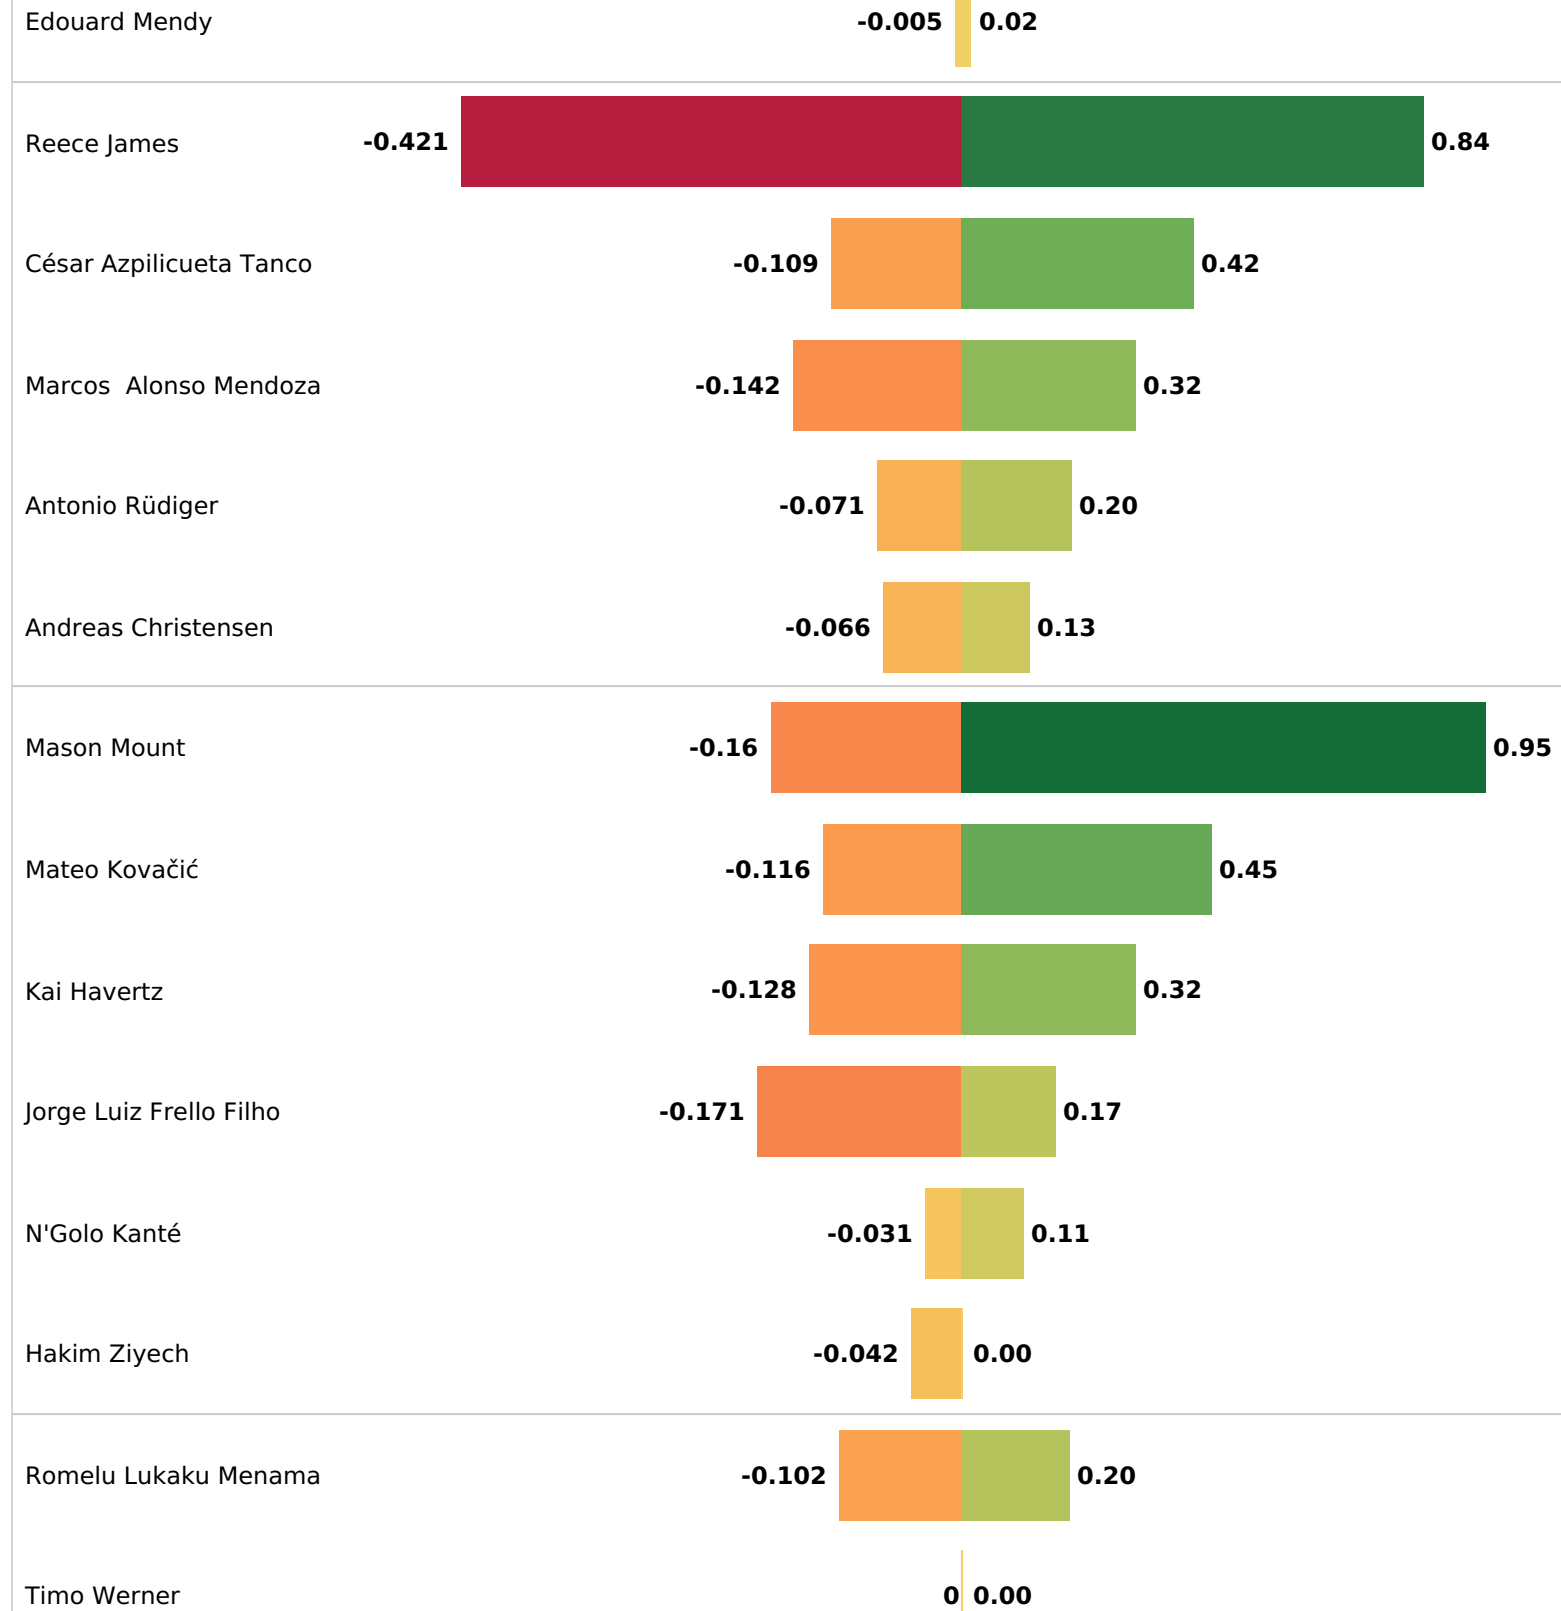

xT from Passes