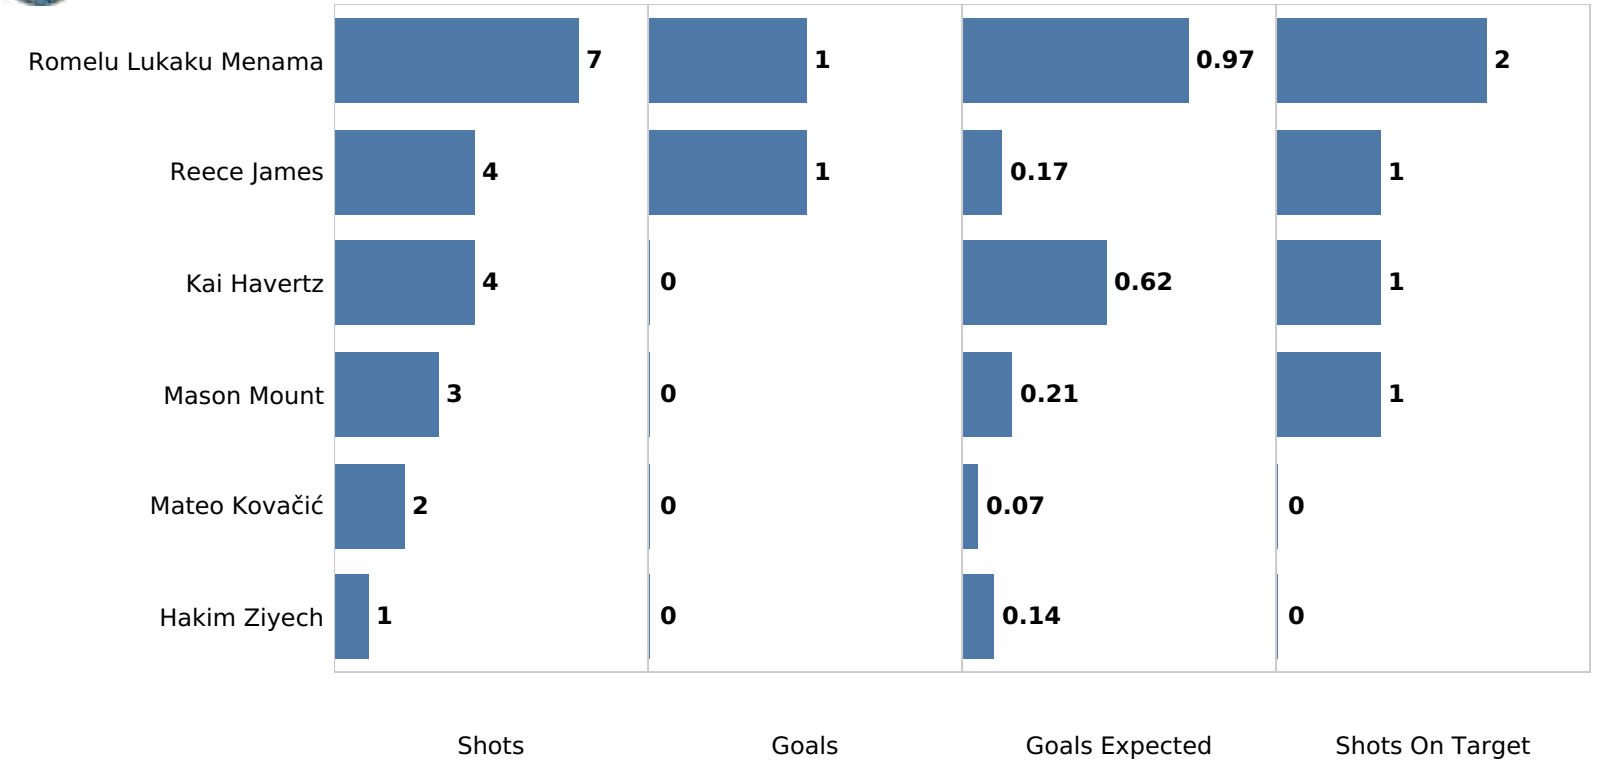

Goals	0
Goals Expected	0.69
Shots	6
Headed Shots	1
Shots On Target	2
Shot on target,%	33.33%
xG/Shot	0.12
Free Kicks	0
Free Kicks Direct On Target	0
Penalties	0
Penalties Success	0

Chelsea's Shots

Goals	2
Goals Expected	2.18
Shots	21
Headed Shots	3
Shots On Target	5
Shot on target,%	23.81%
xG/Shot	0.10
Free Kicks	1
Free Kicks Direct On Target	0
Penalties	0
Penalties Success	0

Arsenal shots

Chelsea shots

xT Timeline

Expected goal timeline

Arsenal Pass matrix

	Bernd Leno	Cédric Ricardo Alves Soares	Kieran Tierney	Nuno Albertino Varela Tavares	Pablo Marí Villar	Rob Holding	Albert-Mboyo Sambu Lokonga	Bukayo Saka	Emile Smith-Rowe	Granit Xhaka	Femi Emmanuel Balogun	Gabriel Teodoro Martinelli Silva	Nicolas Pépé	Pierre-Emerick Aubameyang	Passes Received
Unknown	5	7	14	5	7	9	9	10	10	10	2	1	9	1	99
A. Sambu Lokonga	4	6			2	3		1	3	3		2	7		31
B. Leno		1	1		4	1				1					8
B. Saka	1		6		3		5		3	5			4		27
Cédric Soares					1	6	9		5	2			4		27
E. Smith-Rowe		9	2	1	3	1	5	4		2			1		28
F. Balogun														2	2
G. Xhaka	1		4	1	5	2	1	4	4				3		25
Gabriel Martinelli			1				2			1					4
K. Tierney					4	1	1	5	3	4		1	1		20
N. Pépé		7	2			3	5	2	2	1					22
Nuno Tavares							1		2	1				1	5
P. Aubameyang					1		1				1		1		4
Pablo Marí	2	1	1	2		4		3	1	3			1		18
R. Holding	1	10			1		2		2	2			2		20
Passes Attempted	14	41	31	9	31	30	41	29	35	35	3	4	33	4	