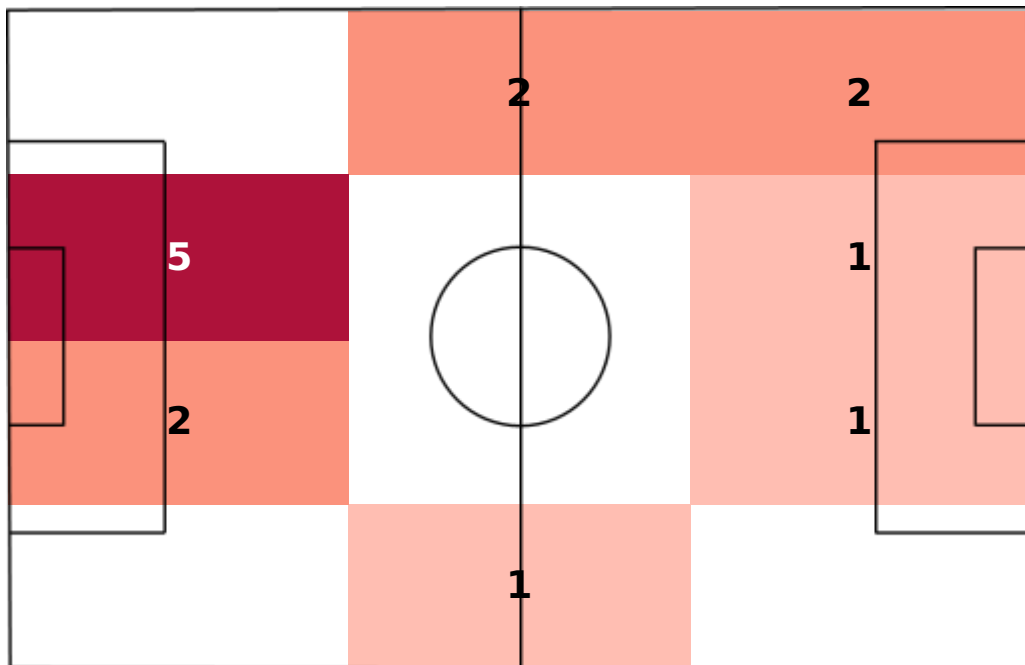

lost
neutral
won

Arsenal

Aerial duels

Aerial duels won & neutral

Bernd Leno	2
Rob Holding	3 (won), 1 (neutral), 4 (lost)
Pablo Marí Villar	1 (won), 2 (lost)
Nuno Albertino Varela Tavares	1 (won), 1 (lost)
Cédric Ricardo Alves Soares	1 (lost)
Granit Xhaka	2 (won), 1 (lost)
Bukayo Saka	1 (lost)
Gabriel Teodoro Martinelli Silva	1 (won), 2 (lost)
Femi Emmanuel Balogun	1 (won), 2 (lost)
Pierre-Emerick Aubameyang	2 (won)
Nicolas Pépé	2 (lost)