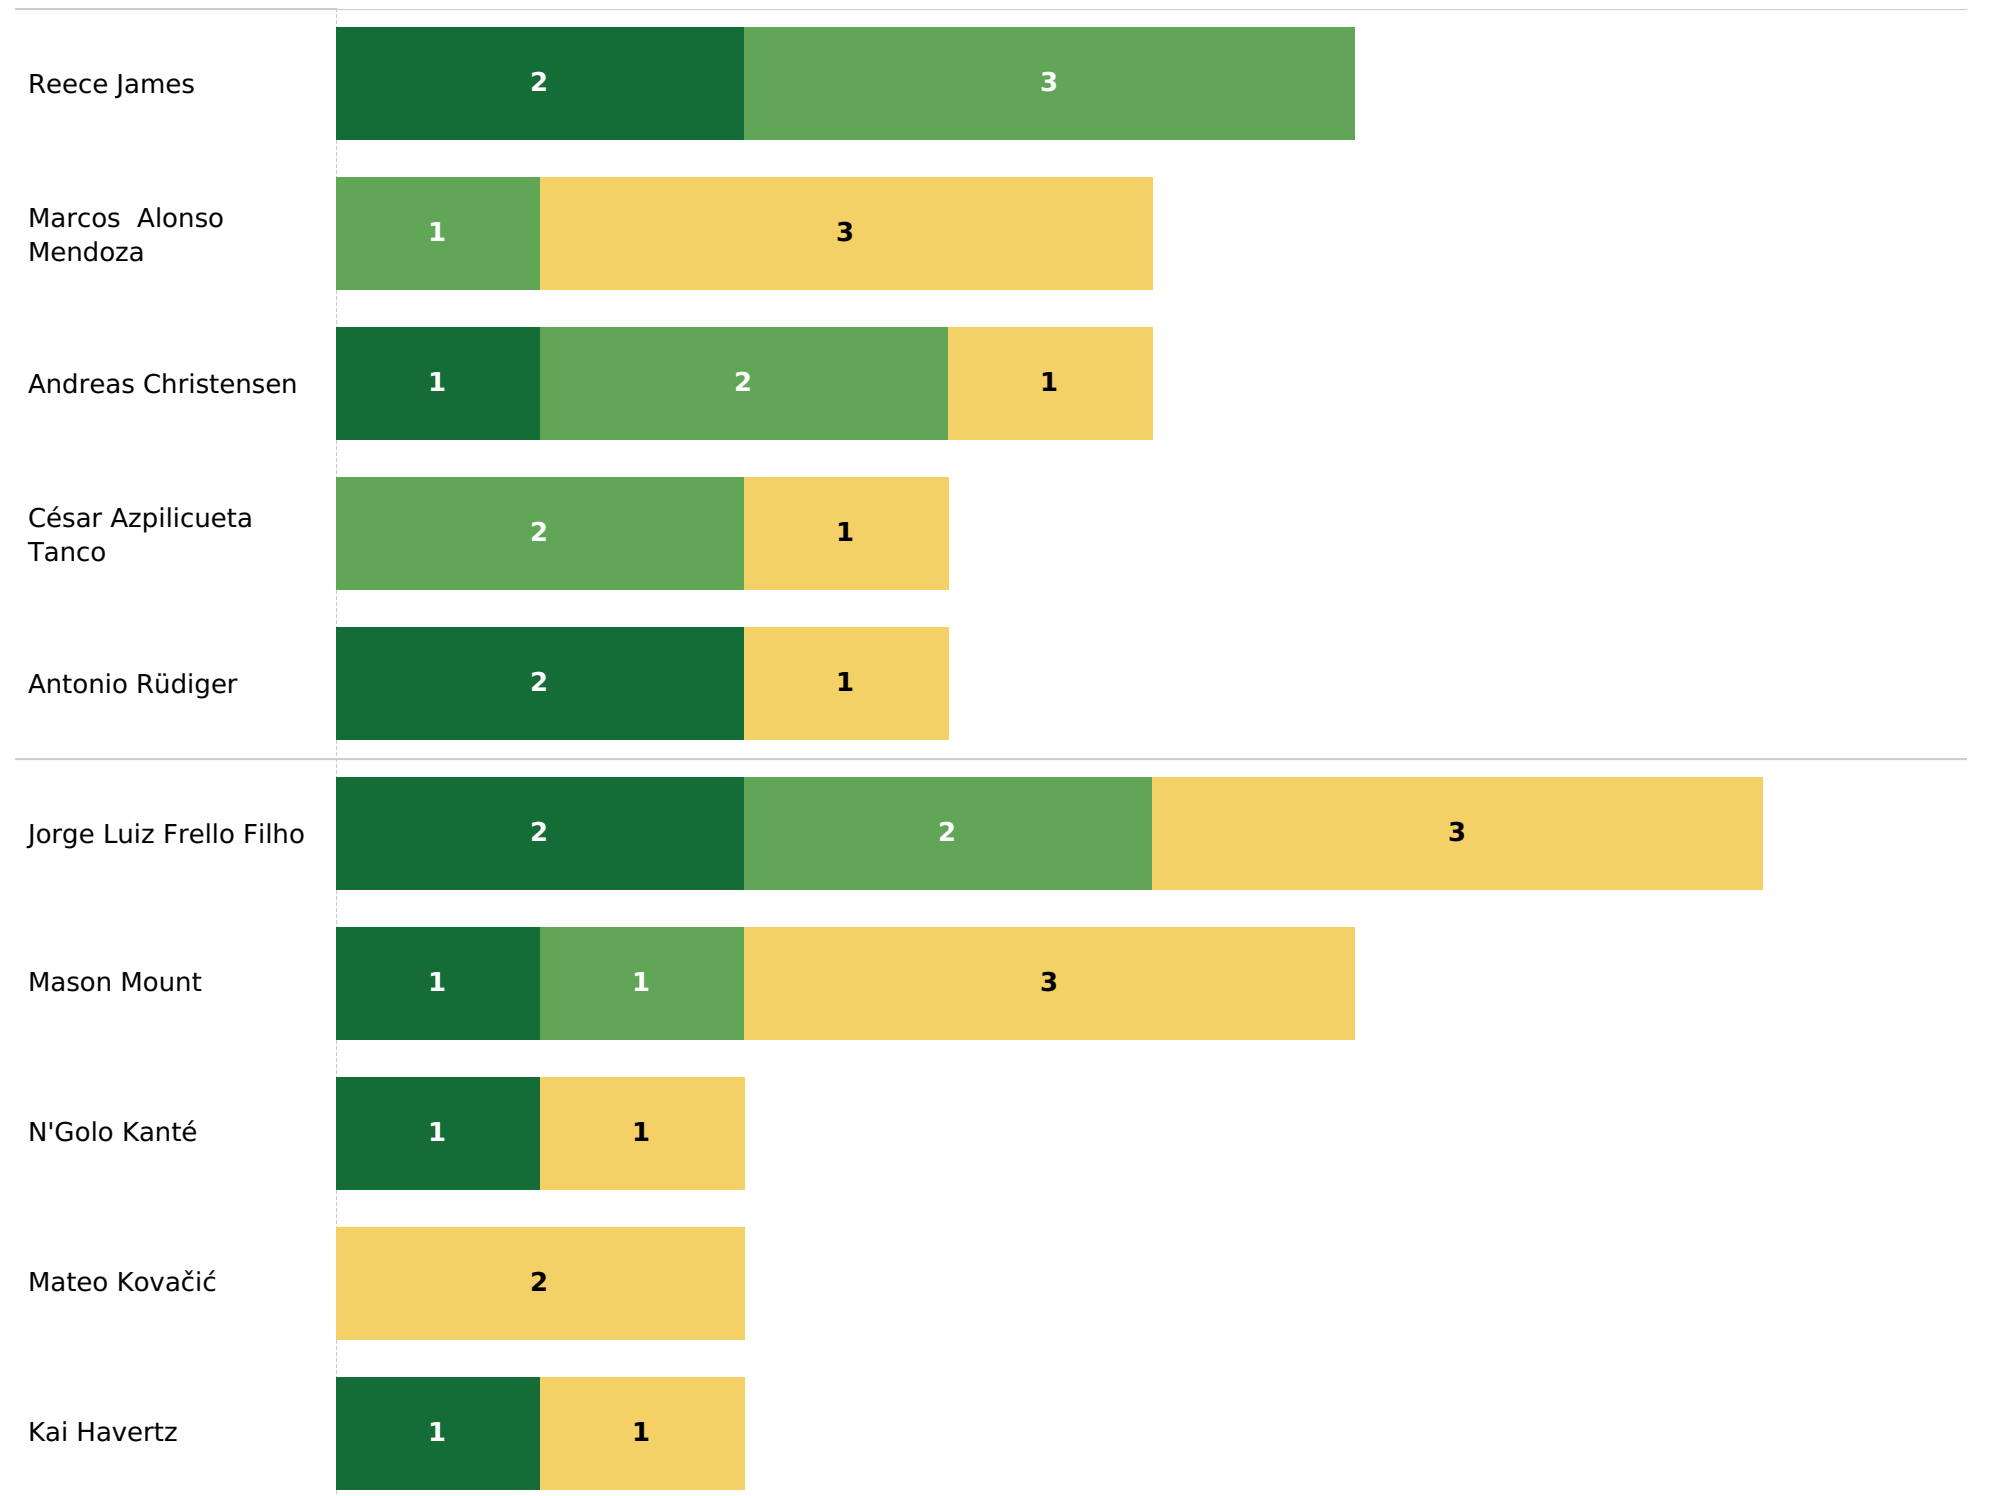

lost
neutral
won

Arsenal

Loose ball duels

Loose ball duels won & neutral

Bernd Leno	1
Pablo Marí Villar	3 (won) + 1 (neutral) + 4 (lost)
Rob Holding	1 (won) + 2 (lost)
Nuno Albertino Varela Tavares	2 (lost)
Cédric Ricardo Alves Soares	1 (lost)
Bukayo Saka	1 (won) + 4 (neutral) + 2 (lost)
Granit Xhaka	1 (won) + 3 (lost)
Emile Smith-Rowe	1 (neutral) + 1 (lost)
Albert-Mboyo Sambu Lokonga	1 (won)
Nicolas Pépé	2 (neutral) + 2 (lost)
Gabriel Teodoro Martinelli Silva	2 (lost)
Femi Emmanuel Balogun	1 (lost)

lost
neutral
won

Chelsea

Defensive duels

Defensive duels won & neutral

lost
neutral
won

Chelsea

Aerial duels

Aerial duels won & neutral

lost
neutral
won

Chelsea

Loose ball duels

Loose ball duels won & neutral

lost
neutral
won