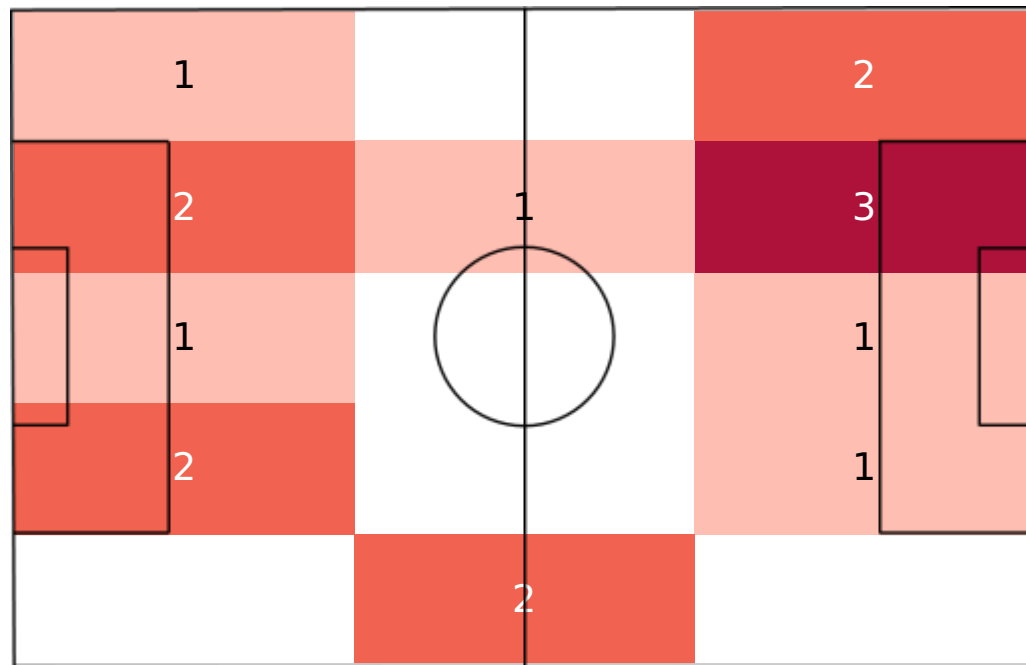

lost
neutral
won

Arsenal

Loose ball duels

Loose ball duels won & neutral

Bernd Leno	1
Pablo Marí Villar	3 (won) + 1 (neutral) + 4 (lost)
Rob Holding	1 (won) + 2 (lost)
Nuno Albertino Varela Tavares	2 (lost)
Cédric Ricardo Alves Soares	1 (lost)
Bukayo Saka	1 (won) + 4 (neutral) + 2 (lost)
Granit Xhaka	1 (won) + 3 (lost)
Emile Smith-Rowe	1 (neutral) + 1 (lost)
Albert-Mboyo Sambu Lokonga	1 (won)
Nicolas Pépé	2 (neutral) + 2 (lost)
Gabriel Teodoro Martinelli Silva	2 (lost)
Femi Emmanuel Balogun	1 (lost)