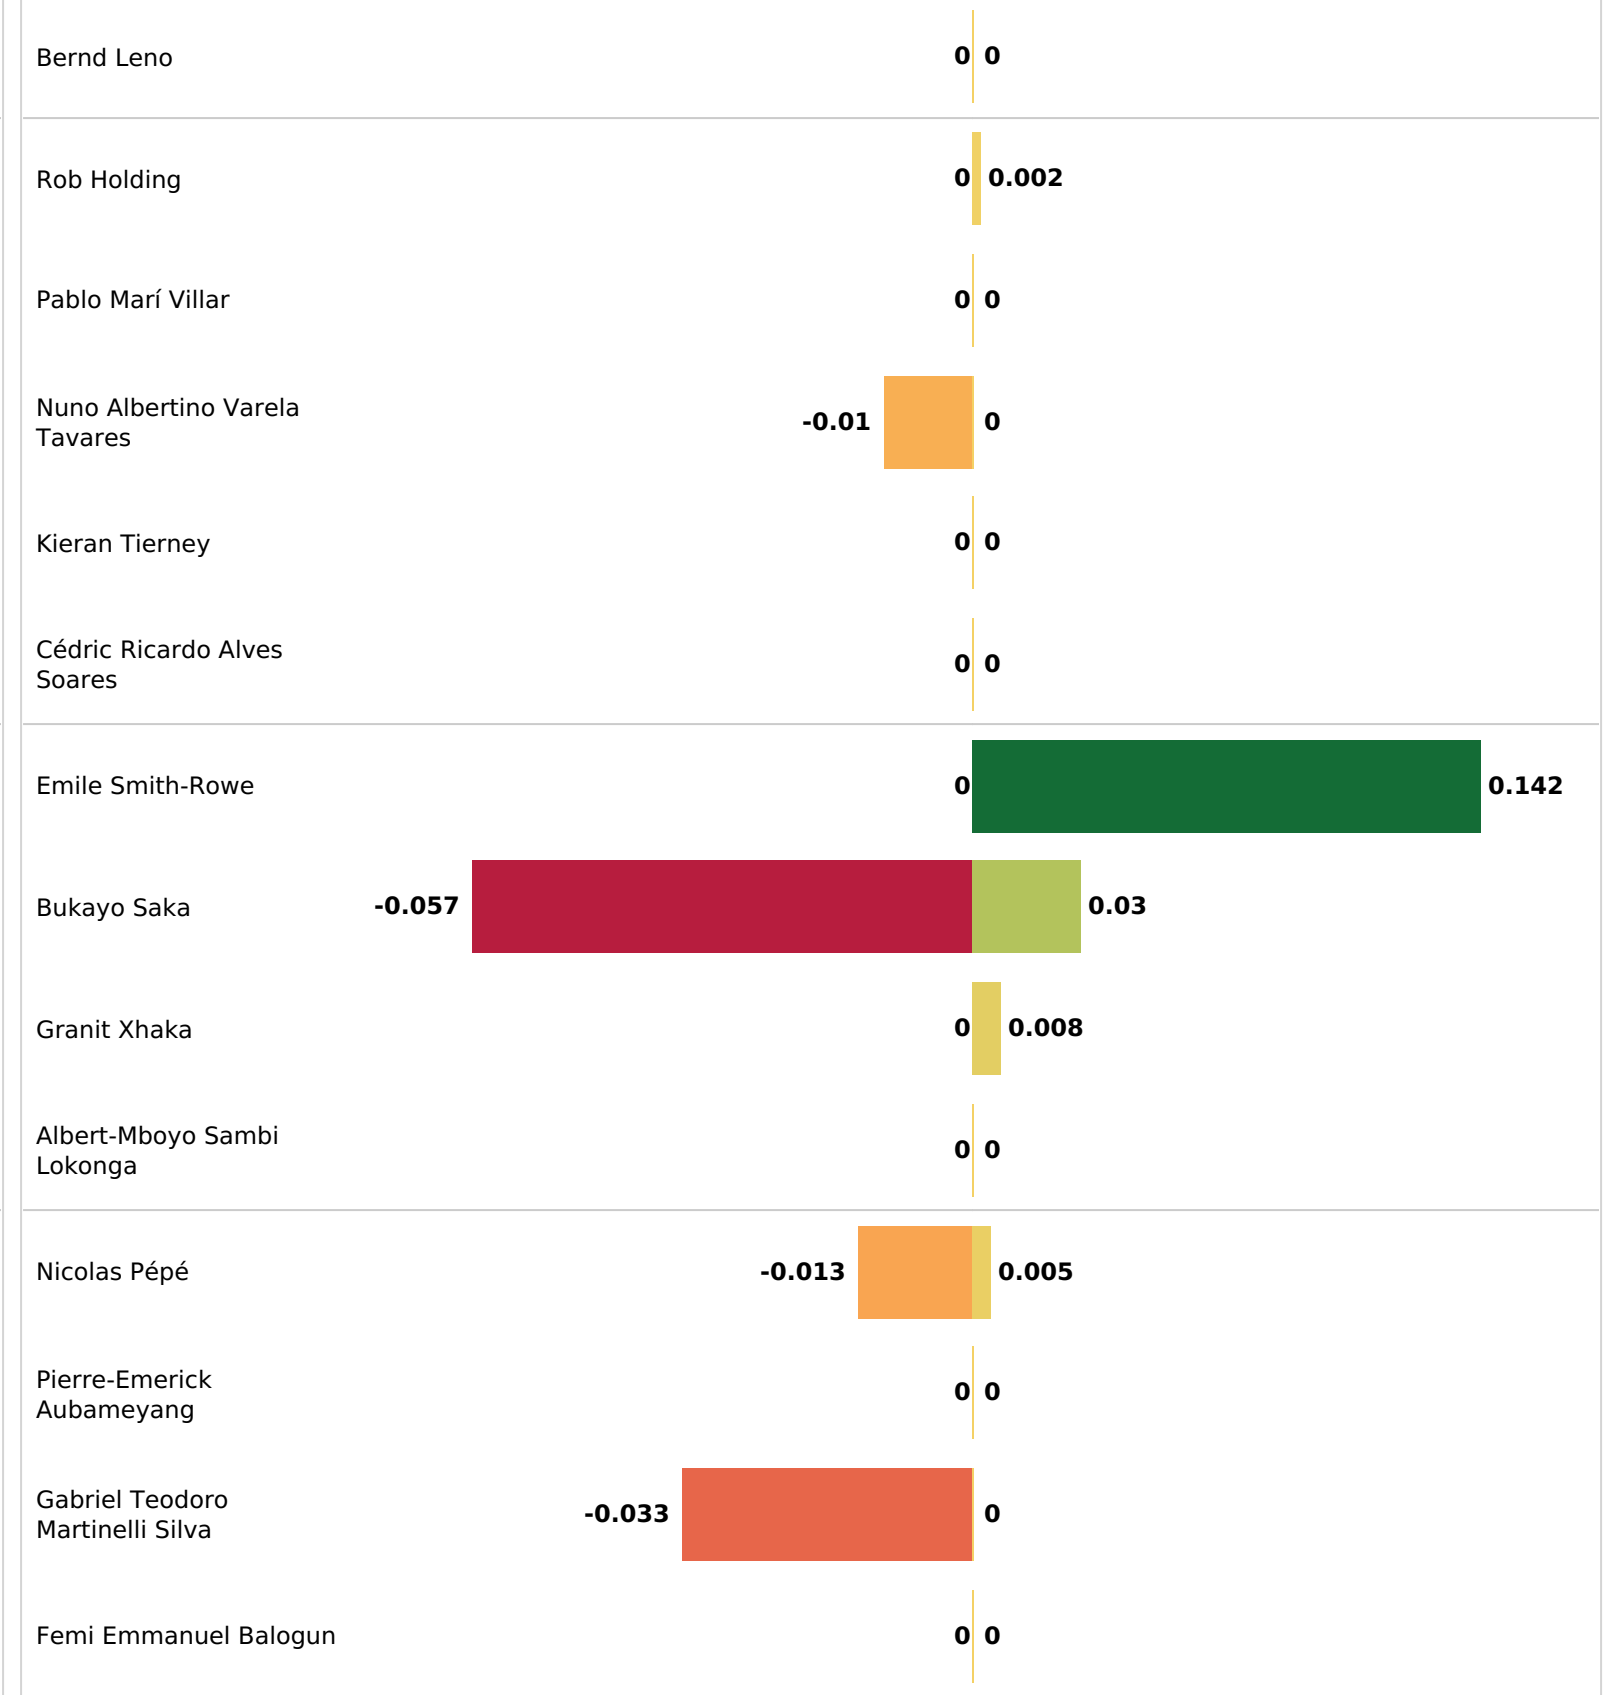

Arsenal shots

Chelsea shots

xT Timeline

Expected goal timeline

Arsenal Pass matrix

	Bernd Leno	Cédric Ricardo Alves Soares	Kieran Tierney	Nuno Albertino Varela Tavares	Pablo Marí Villar	Rob Holding	Albert-Mboyo Sambu Lokonga	Bukayo Saka	Emile Smith-Rowe	Granit Xhaka	Femi Emmanuel Balogun	Gabriel Teodoro Martinelli Silva	Nicolas Pépé	Pierre-Emerick Aubameyang	Passes Received
Unknown	5	7	14	5	7	9	9	10	10	10	2	1	9	1	99
A. Sambu Lokonga	4	6			2	3		1	3	3		2	7		31
B. Leno		1	1		4	1				1					8
B. Saka	1		6		3		5		3	5			4		27
Cédric Soares					1	6	9		5	2			4		27
E. Smith-Rowe		9	2	1	3	1	5	4		2			1		28
F. Balogun														2	2
G. Xhaka	1		4	1	5	2	1	4	4				3		25
Gabriel Martinelli			1				2			1					4
K. Tierney					4	1	1	5	3	4		1	1		20
N. Pépé		7	2			3	5	2	2	1					22
Nuno Tavares							1		2	1				1	5
P. Aubameyang					1		1				1		1		4
Pablo Marí	2	1	1	2		4		3	1	3			1		18
R. Holding	1	10			1		2		2	2			2		20
Passes Attempted	14	41	31	9	31	30	41	29	35	35	3	4	33	4	

■ Unsuccessful
 ■ Successful

Chelsea Pass zones

Chelsea Smart passes

Chelsea Crosses

Pass type

Pass ending location

Pass outcome

Smart pass Launch Head pass Cross
 Simple pass High pass Hand pass

Passes

Pass Accuracy

Total Passes Xt

xT from Passes

xT from Dribbles

Chelsea's xT creation zones

Passes & Expected threat

Player	Passes	Pass Accuracy	Total Passes Xt
Edouard Mendy	37	91.89%	0.013
Andreas Christensen	80	97.50%	0.059
César Azpilicueta Tanco	79	96.20%	0.312
Antonio Rüdiger	65	92.31%	0.127
Reece James	61	88.52%	0.418
Marcos Alonso Mendoza	40	82.50%	0.173
Mateo Kovačić	67	97.01%	0.336
Jorge Luiz Frello Filho	66	84.85%	-0.001
Kai Havertz	43	93.02%	0.189
Mason Mount	38	86.84%	0.79
N'Golo Kanté	14	100.00%	0.083
Hakim Ziyech	6	33.33%	-0.041
Romelu Lukaku Menama	21	90.48%	0.093
Timo Werner	0		0