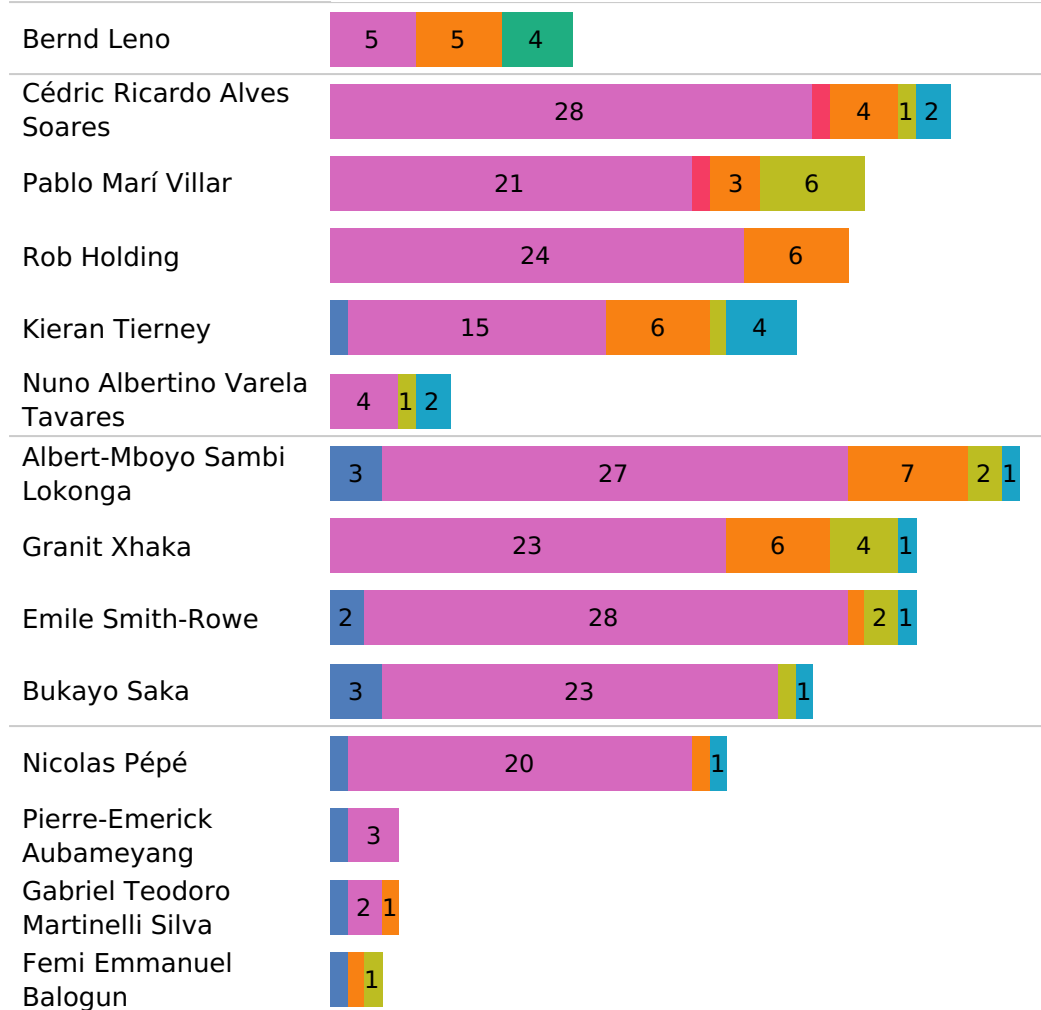

Arsenal Pass zones

Arsenal Smart passes

Arsenal Crosses

Pass type

Pass ending location

Pass outcome

■ Smart pass
 ■ Launch
 ■ Head pass
 ■ Cross
■ Simple pass
 ■ High pass
 ■ Hand pass

■ Own 18 yard box
 ■ Outside of box
 ■ Opp 6 yard box
■ Own 6 yard box
 ■ Opp 18 yard box

■ Unsuccessful
 ■ Successful

Chelsea Pass zones

Chelsea Smart passes

Chelsea Crosses

Pass type

Pass ending location

Pass outcome

Smart pass Launch Head pass Cross
 Simple pass High pass Hand pass