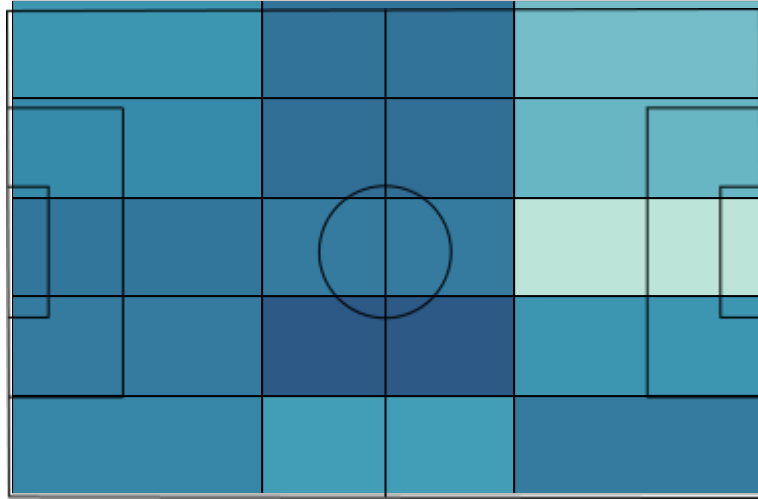

Chelsea Pass matrix

	Edouard Mendy	Andreas Christensen	Antonio Rüdiger	César Azpilicueta Tanco	Marcos Alonso Mendoza	Reece James	Hakim Ziyech	Jorge Luiz Frello Filho	Kai Havertz	Mason Mount	Mateo Kovačić	N'Golo Kanté	Romelu Lukaku Menama	Passes Received
Unknown	6	7	14	9	14	14	5	14	6	10	6	2	3	110
A. Christensen	3		11	18	2	3		12	1		9	1		60
A. Rüdiger	12	13		1	12				2	2	15	1		58
César Azpilicueta	6	25	4	1		17		9		1	10			73
E. Mendy	1	12	4	6		4		3					1	31
H. Ziyech				1		2		1	1			1		6
Jorginho	2	5	5	13	3	8		1	3	6	6	2	2	56
K. Havertz			6	3	8	1		6		5	7	2	7	45
M. Kovačić	4	16	8	7	6	3		6	10	2			1	63
M. Mount	1		2	2	2	10		2	7		4	1	3	34
Marcos Alonso	1	3	8			1		3	7	3	4		1	31
N. Kanté		2	2	1	2	4			1			1		13
R. James	1		1	15	4	2	1	9	5	8	1	2	3	52
R. Lukaku	2		1	2	2	5		1		4	5	1		23
T. Werner				1										1
Passes Attempted	39	83	66	80	55	74	6	67	43	41	67	14	21	

Arsenal Pass zones

Arsenal Smart passes

Arsenal Crosses

Pass type

Pass ending location

Pass outcome

■ Smart pass
 ■ Launch
 ■ Head pass
 ■ Cross
■ Simple pass
 ■ High pass
 ■ Hand pass

■ Own 18 yard box
 ■ Outside of box
 ■ Opp 6 yard box
■ Own 6 yard box
 ■ Opp 18 yard box

■ Unsuccessful
 ■ Successful

Chelsea Pass zones

Chelsea Smart passes

Chelsea Crosses

Pass type

Pass ending location

Pass outcome

Smart pass Launch Head pass Cross
 Simple pass High pass Hand pass