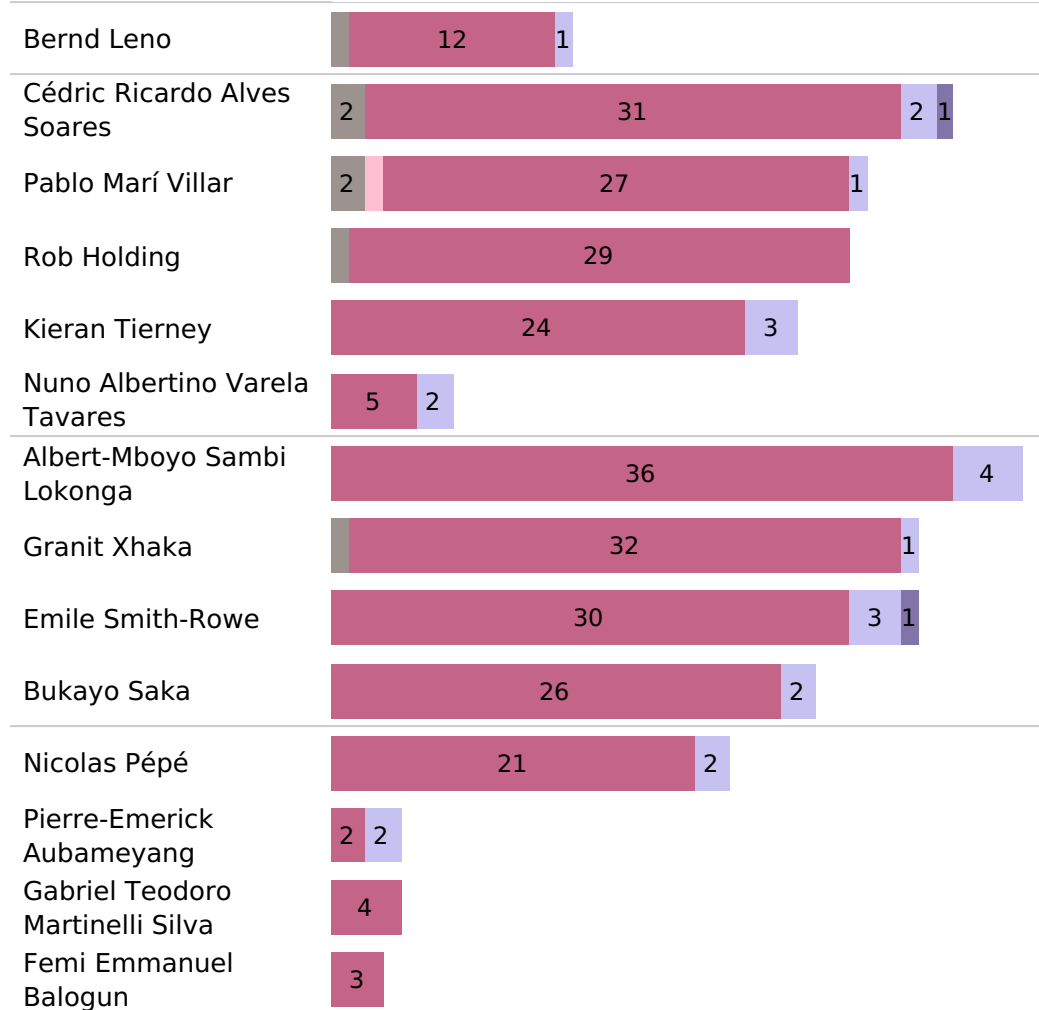

Arsenal Pass zones

Arsenal Smart passes

Arsenal Crosses

Pass type

Pass ending location

Pass outcome

■ Smart pass
 ■ Launch
 ■ Head pass
 ■ Cross
■ Simple pass
 ■ High pass
 ■ Hand pass

■ Own 18 yard box
 ■ Outside of box
 ■ Opp 6 yard box
■ Own 6 yard box
 ■ Opp 18 yard box

■ Unsuccessful
 ■ Successful

Chelsea Pass zones

Chelsea Smart passes

Chelsea Crosses

Pass type

Pass ending location

Pass outcome

Smart pass Launch Head pass Cross
 Simple pass High pass Hand pass