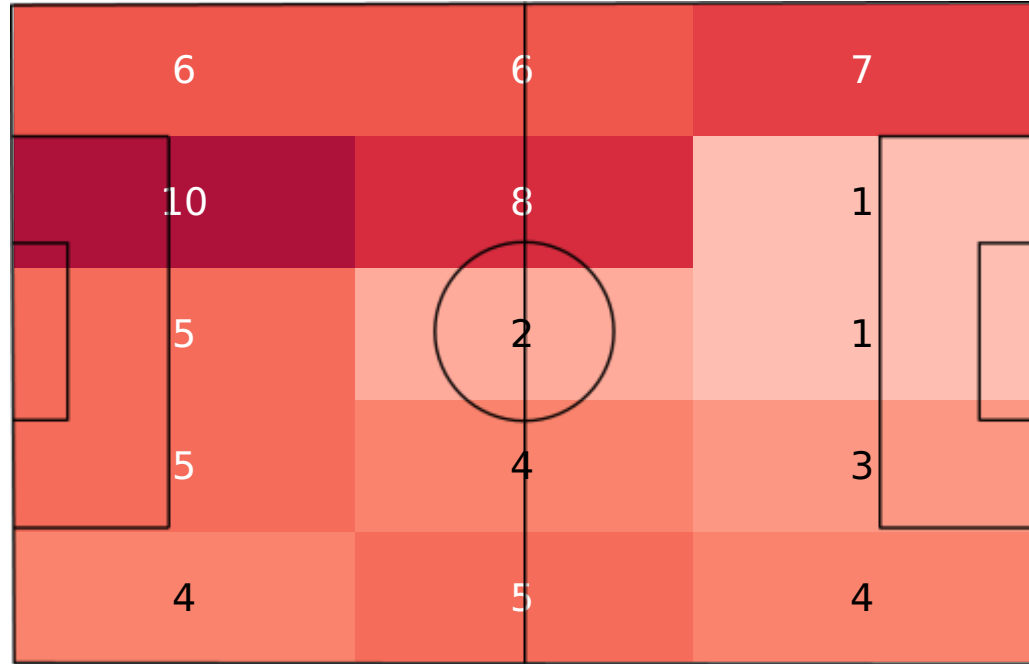

Arsenal

Defensive duels