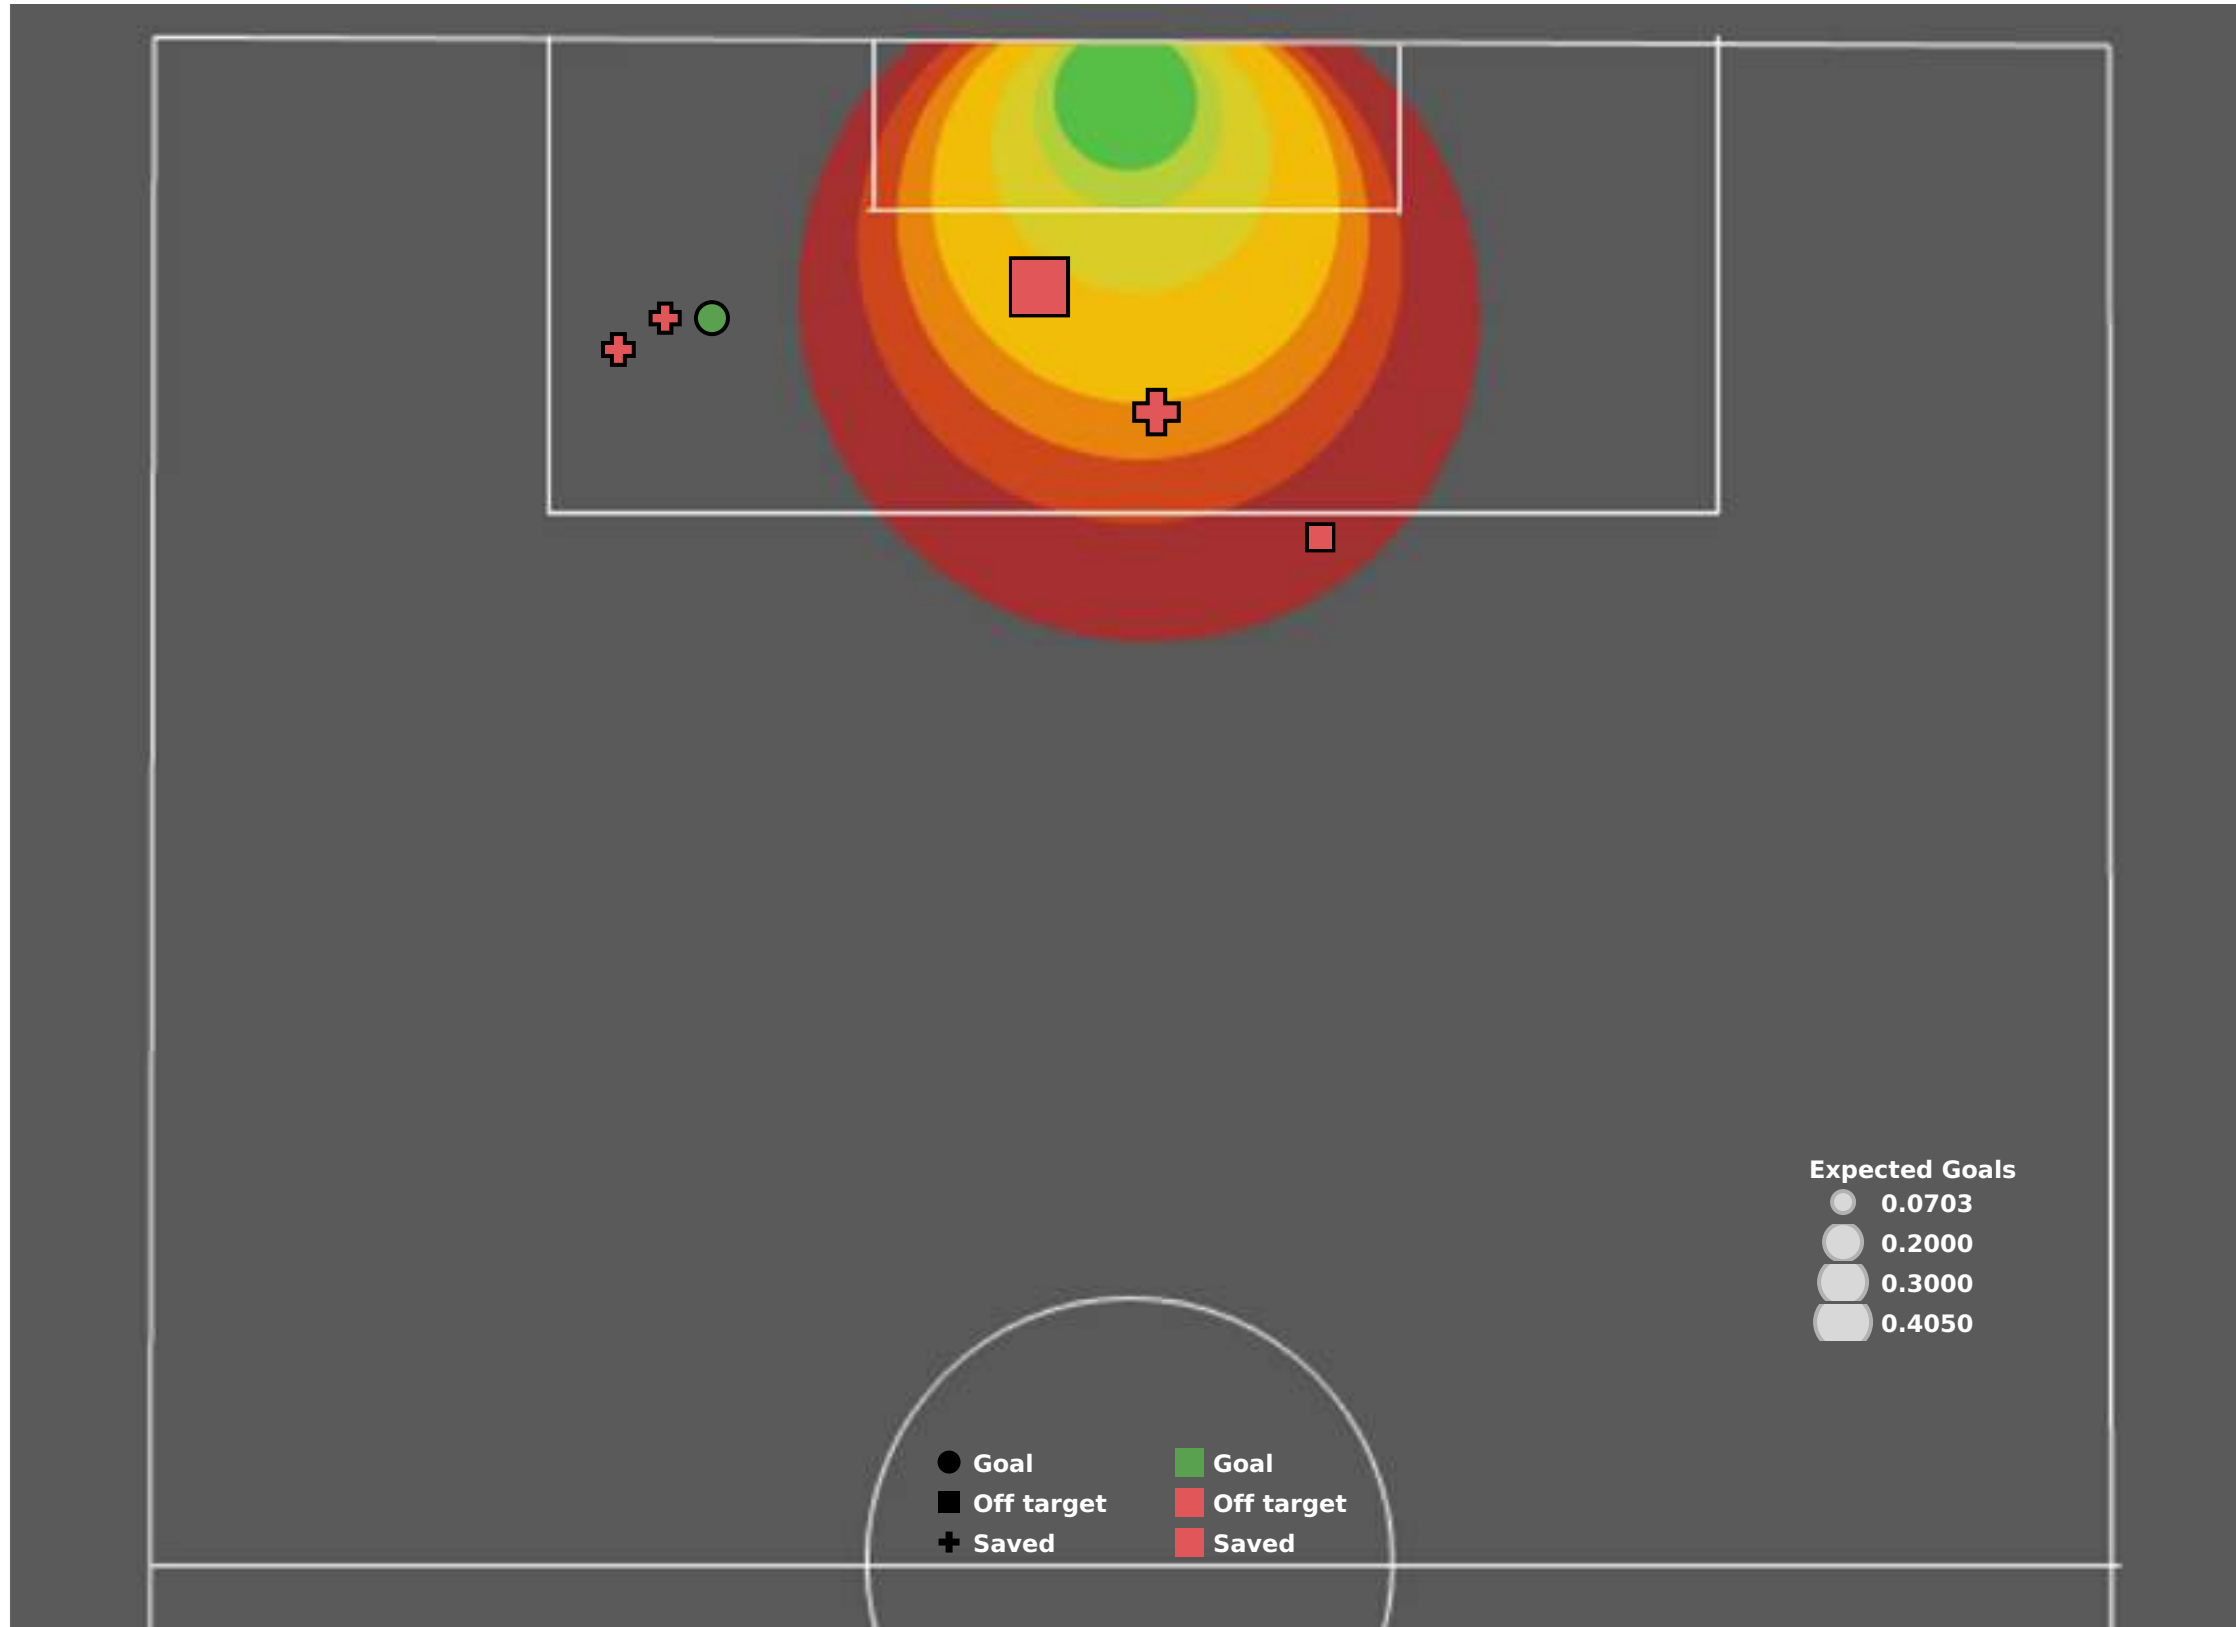

Chelsea's Shots