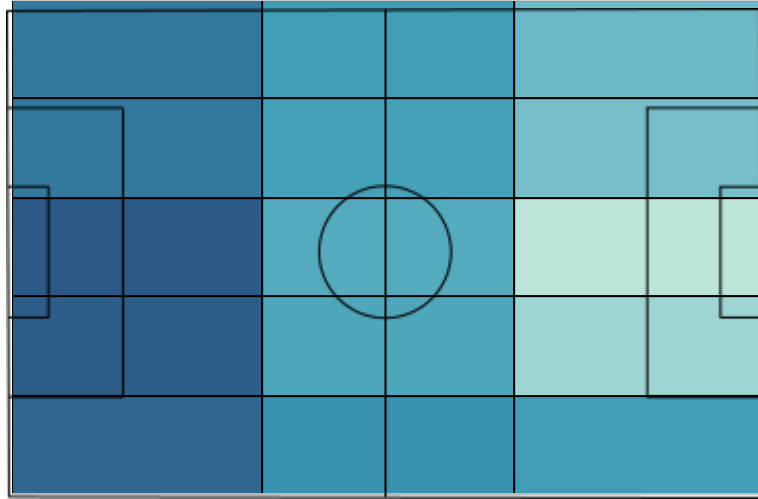

#### Pass ending location

#### Pass outcome

■ Smart pass    ■ Launch    ■ Head pass    ■ Cross  
■ Simple pass    ■ High pass    ■ Hand pass

■ Own 18 yard box    ■ Opp 18 yard box  
■ Outside of box    ■ Opp 6 yard box

■ Unsuccessful    ■ Successful

Chelsea Pass zones

Chelsea Smart passes

Chelsea Crosses

Pass type

Pass ending location

Pass outcome

Smart pass    Simple pass    High pass    Head pass    Hand pass    Cross

Own 18 yard box    Opp 18 yard box    Own 6 yard box    Opp 6 yard box