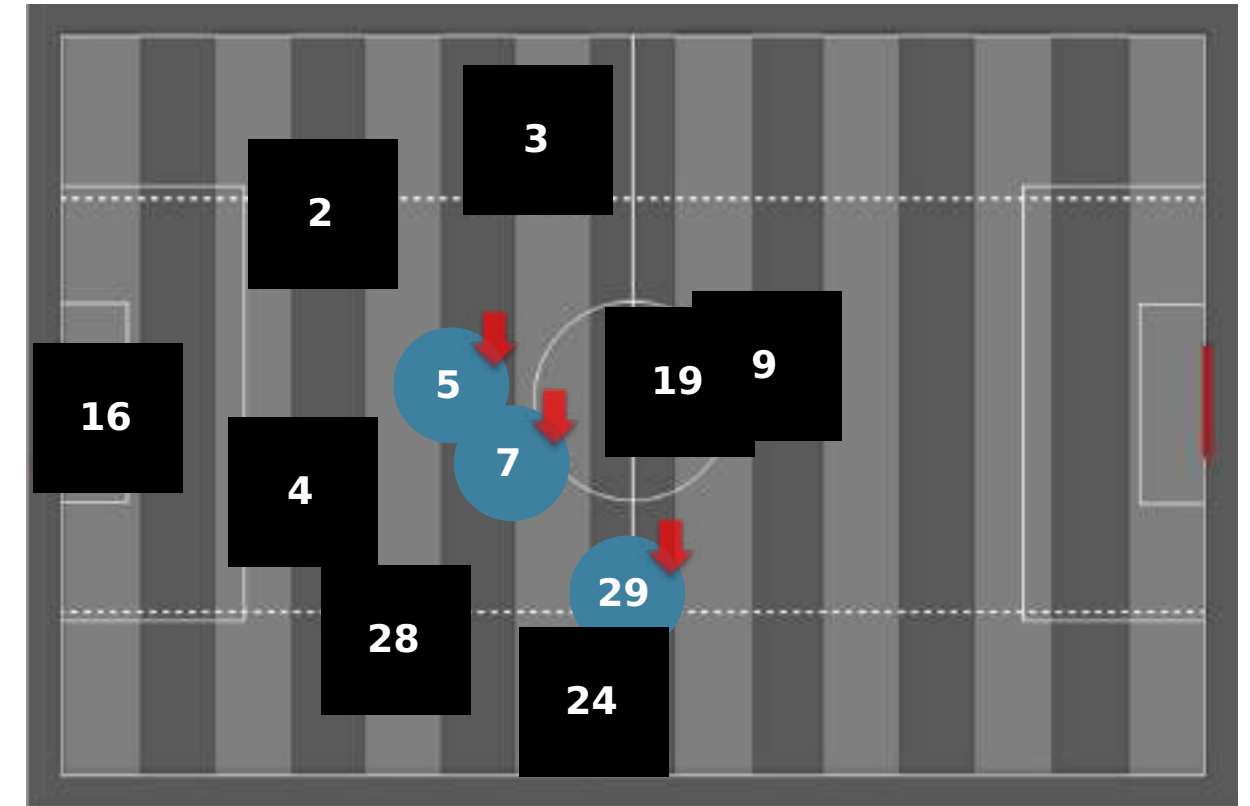

Average position starting XI