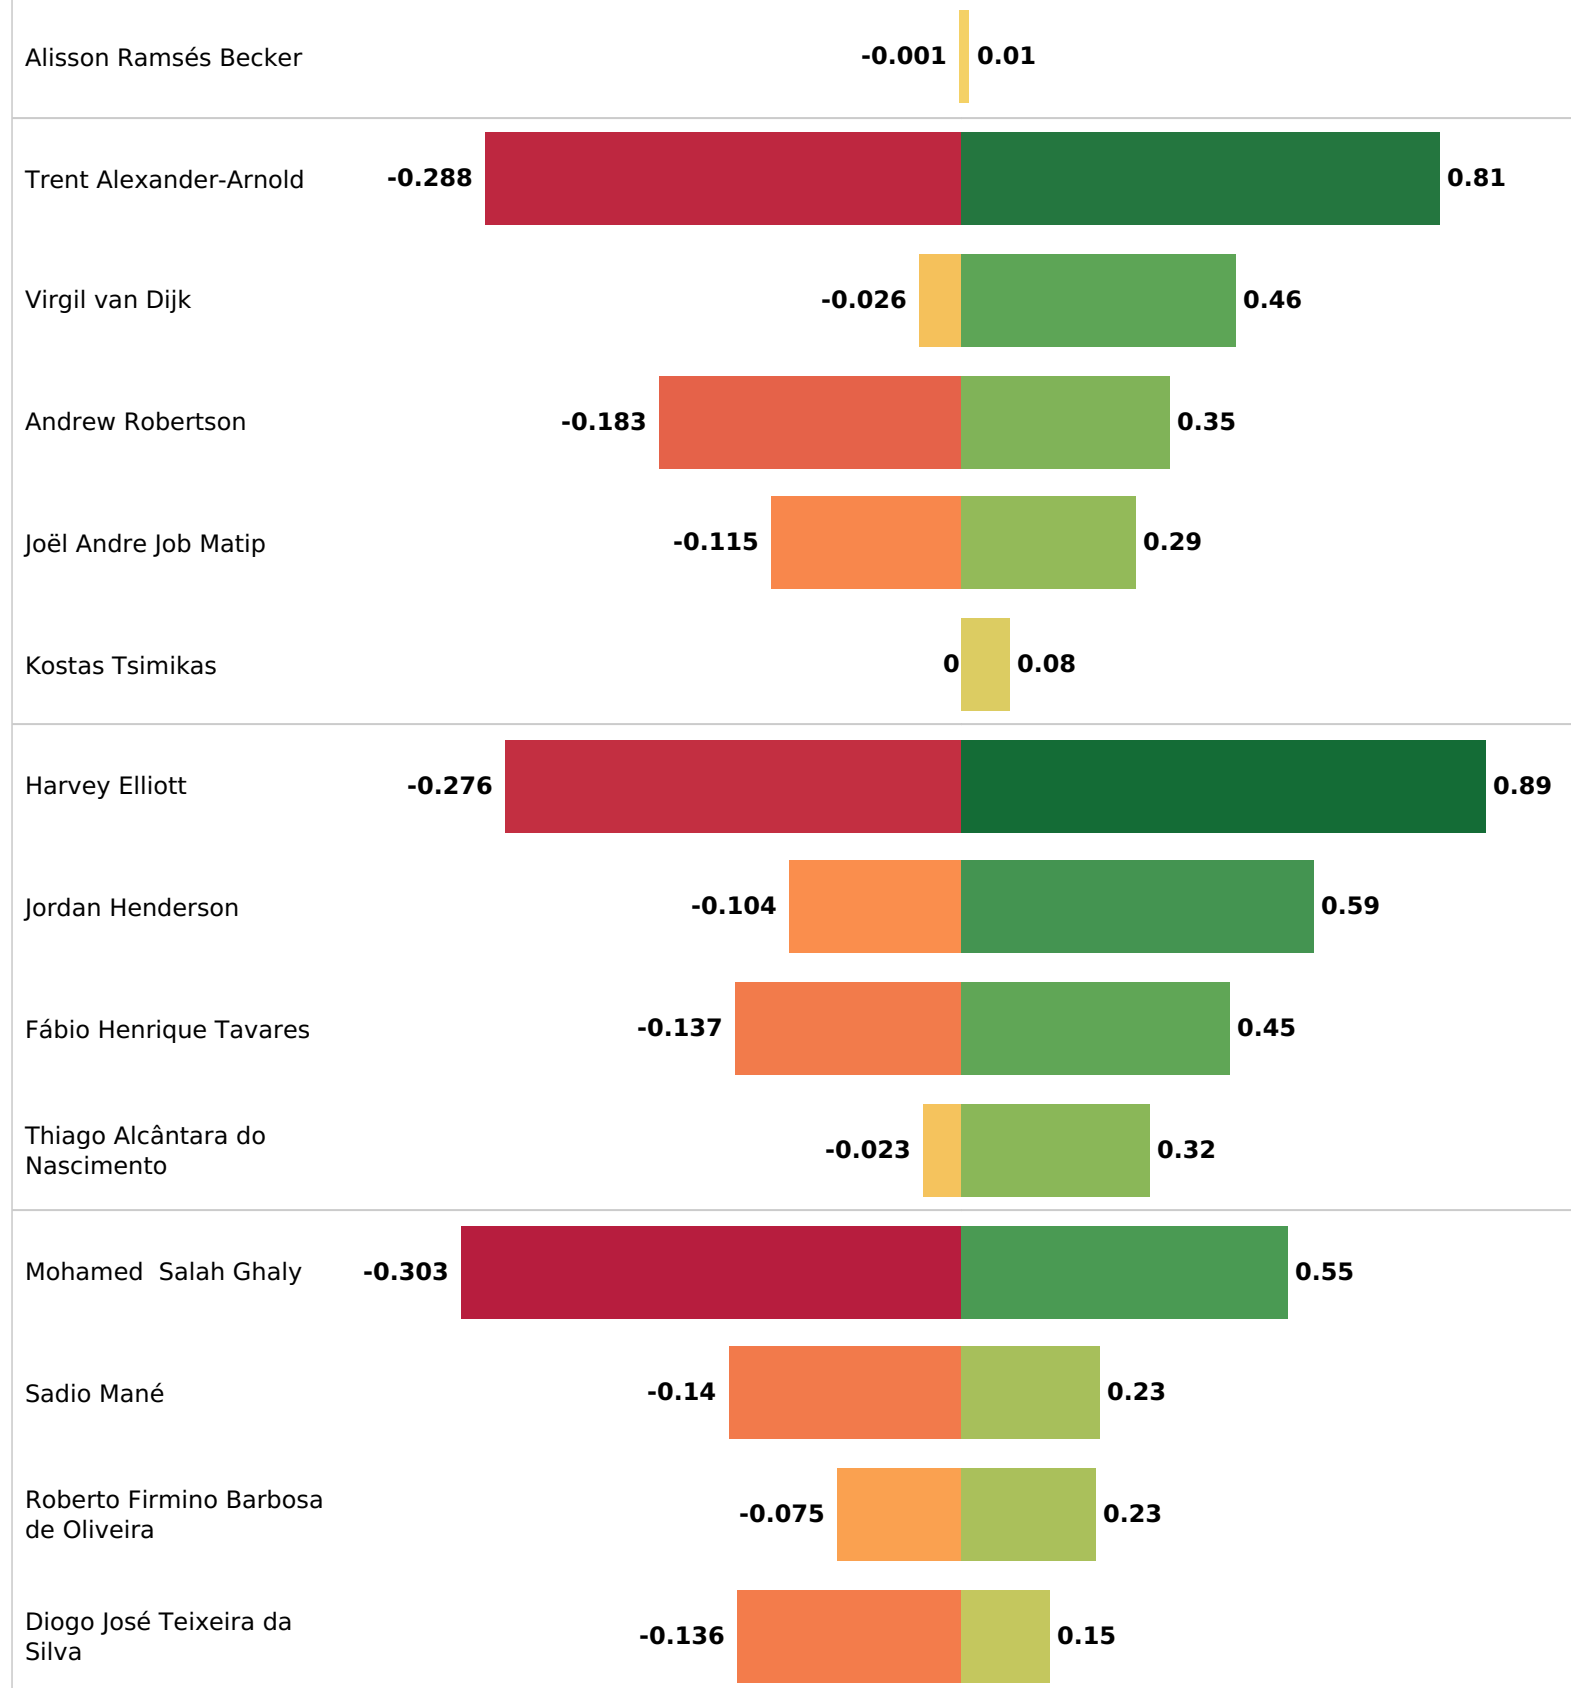

xT from Passes