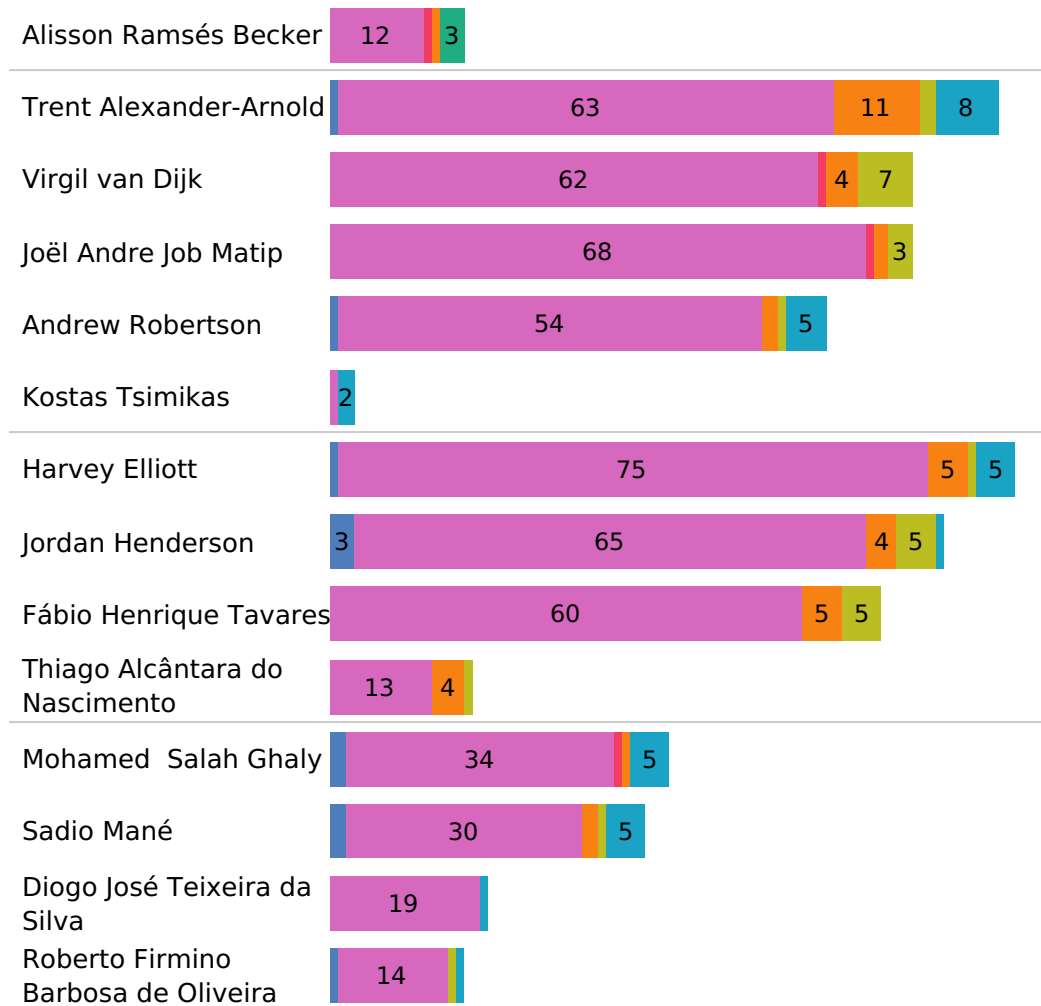

Liverpool Pass zones

Liverpool Smart passes

Liverpool Crosses

Pass type

Pass ending location

Pass outcome

■ Smart pass   ■ Launch   ■ Head pass   ■ Cross
■ Simple pass   ■ High pass   ■ Hand pass

■ Own 18 yard box   ■ Opp 18 yard box
■ Outside of box   ■ Opp 6 yard box

■ Unsuccessful   ■ Successful