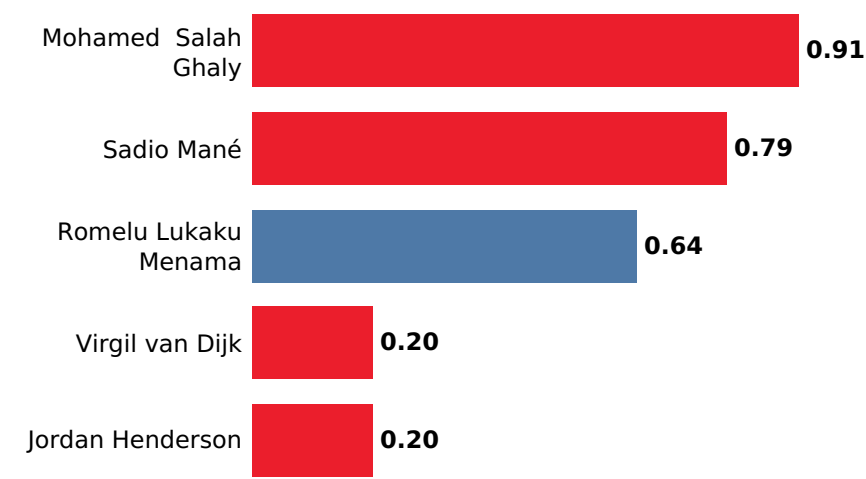

Expected goals