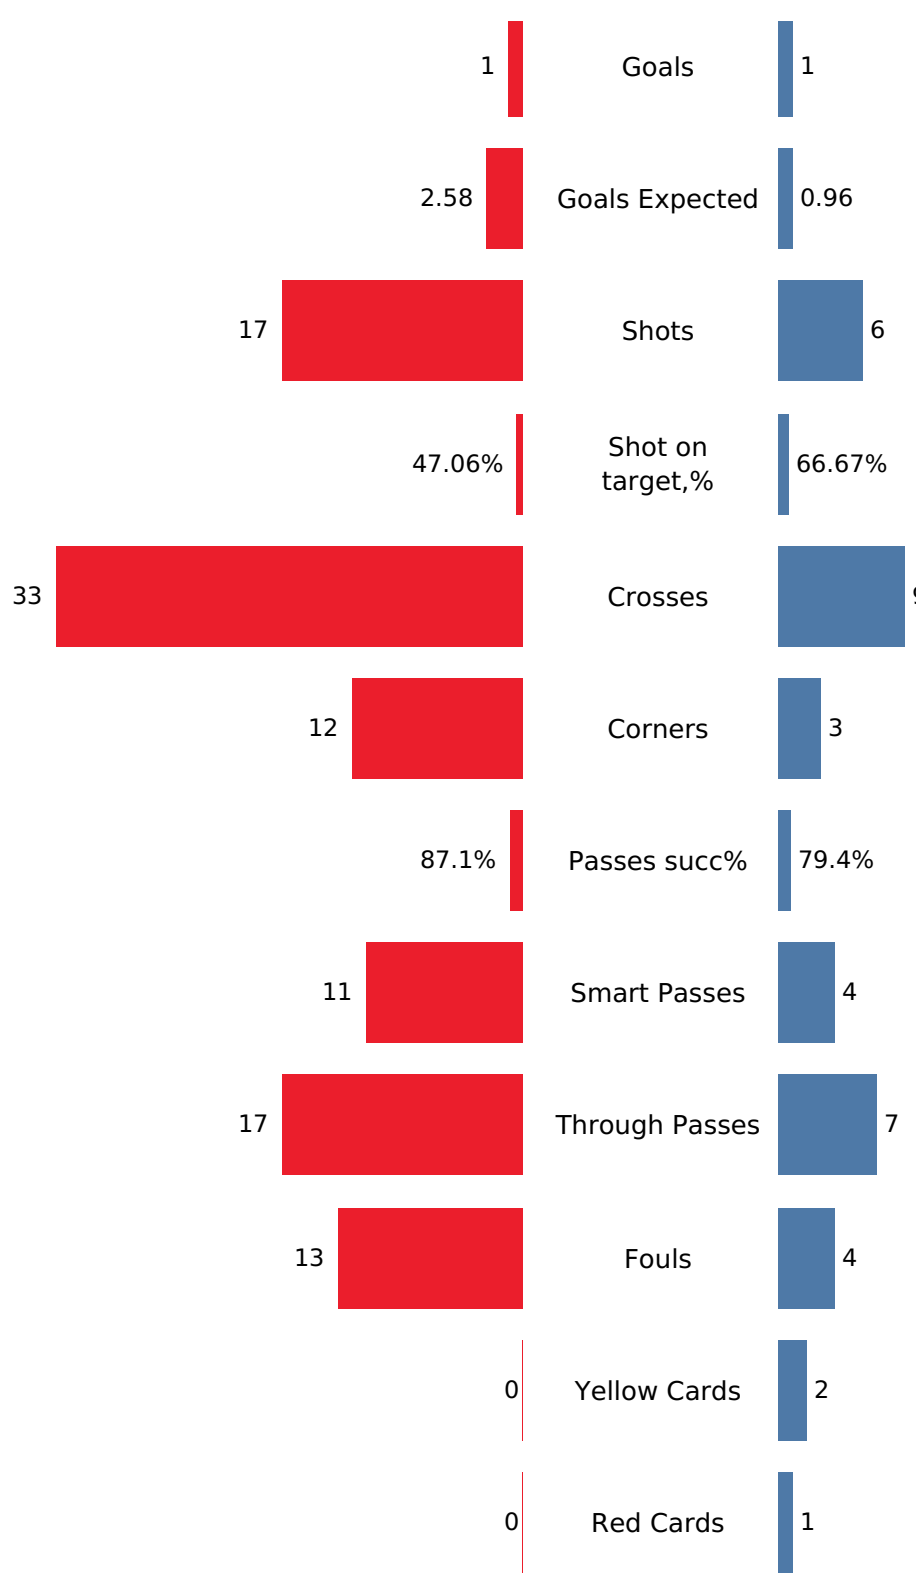

Match Overview