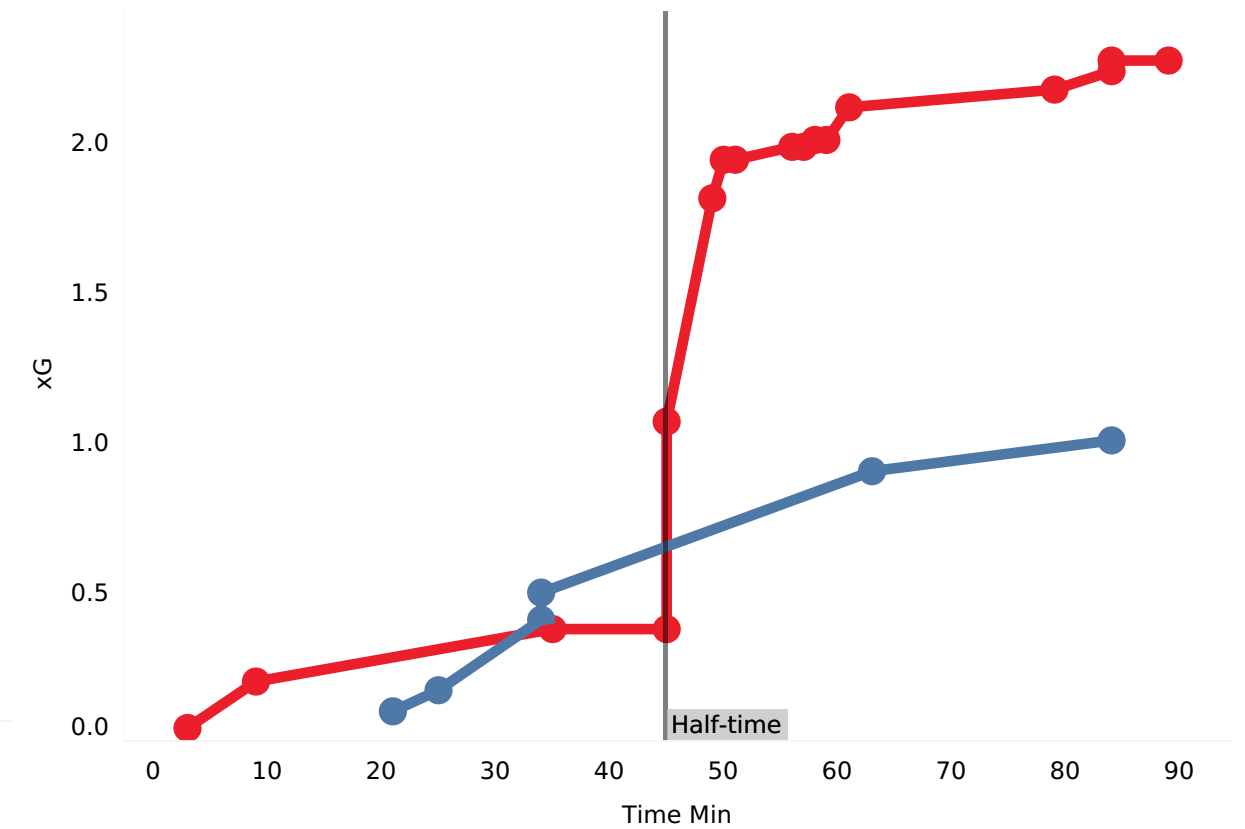

Expected goal timeline