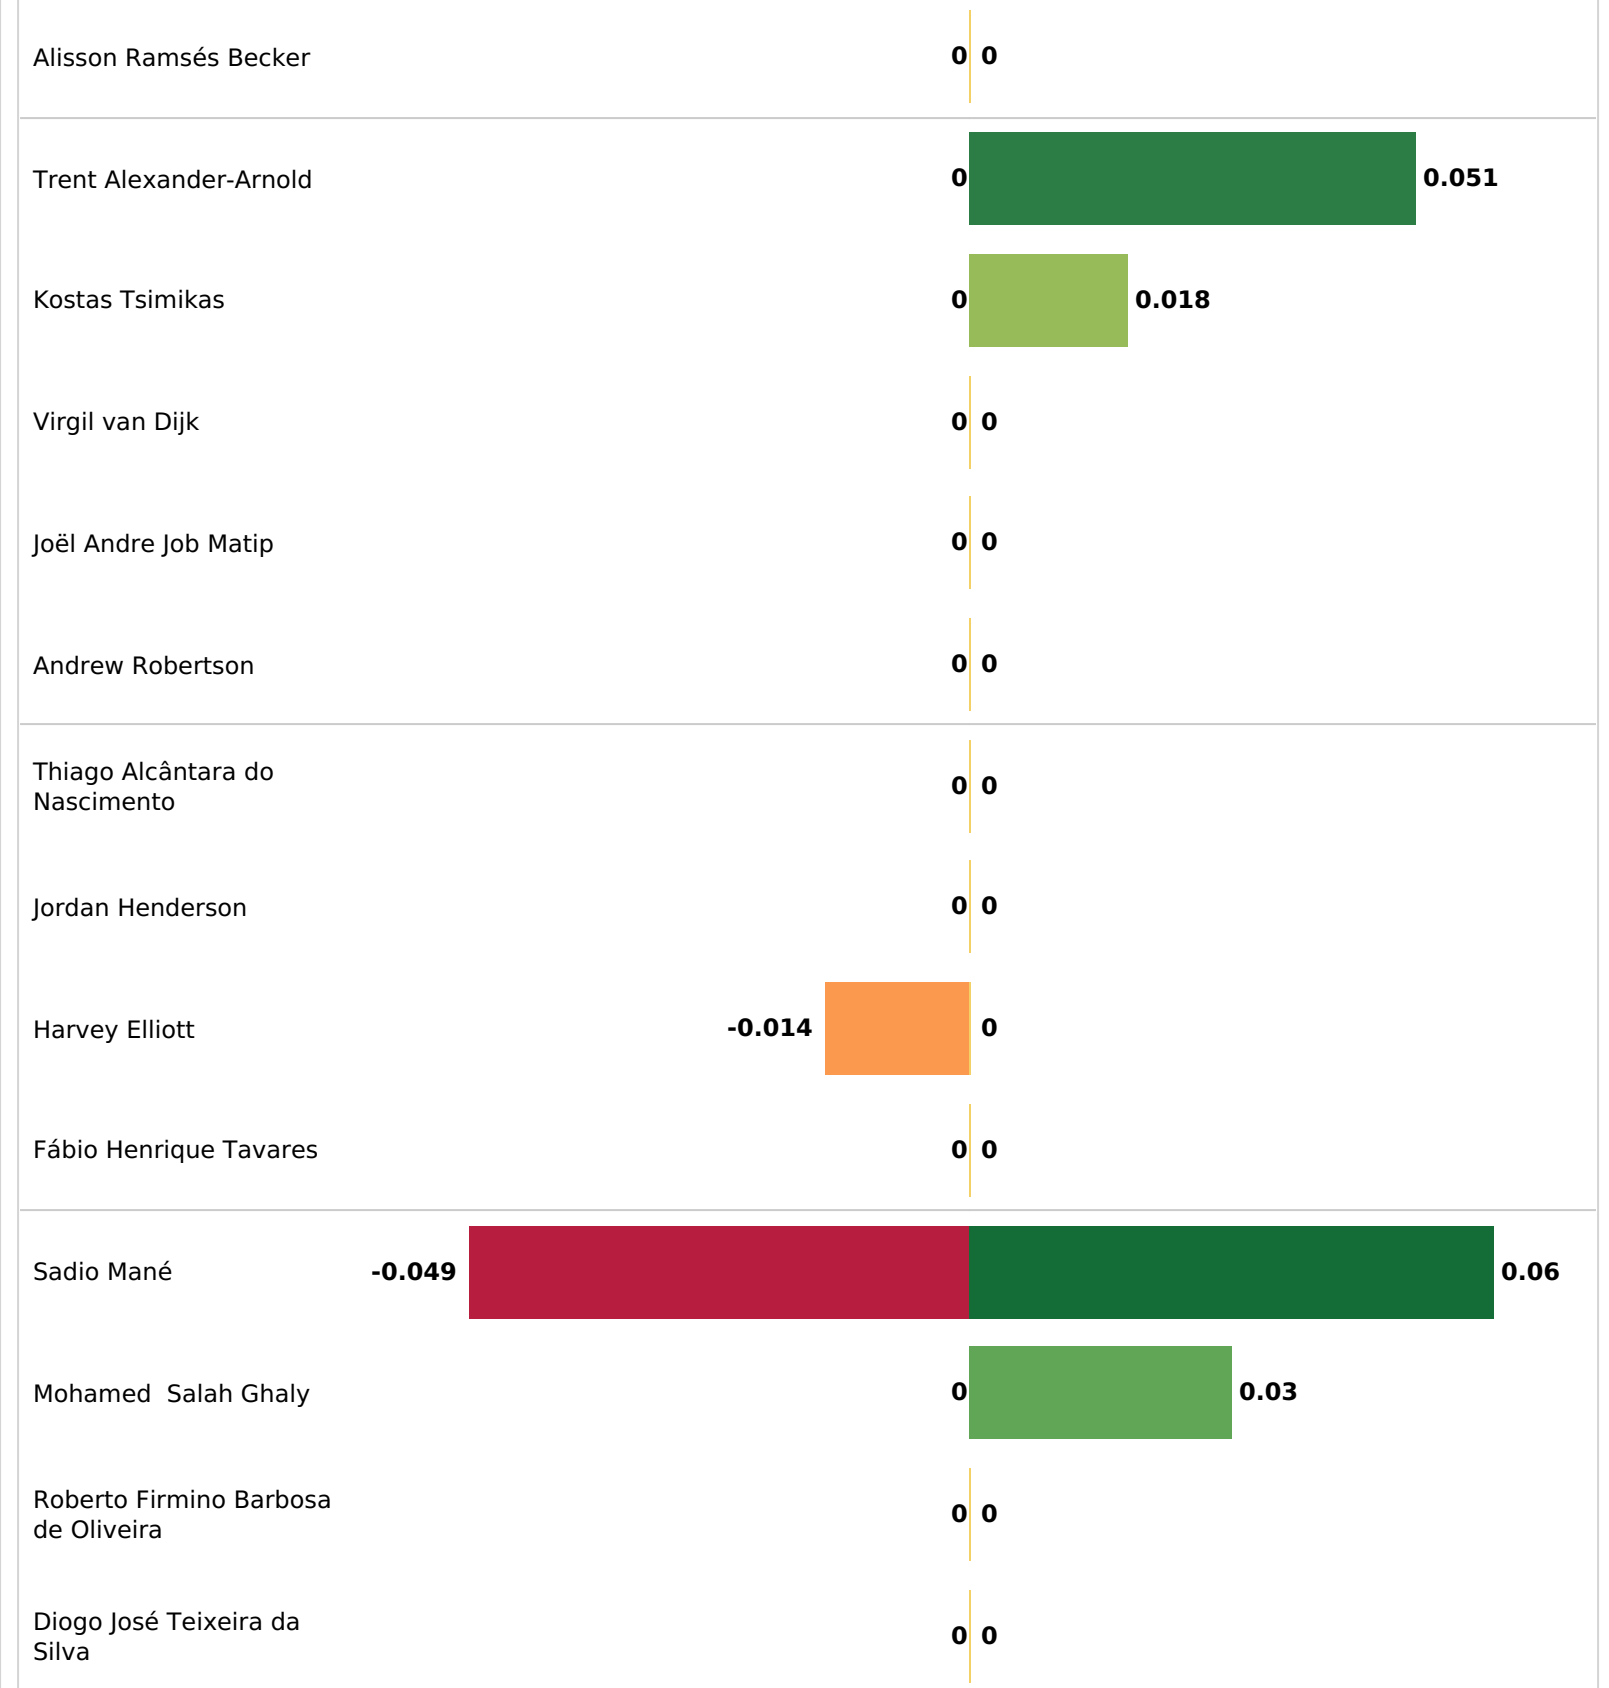

xT from Dribbles