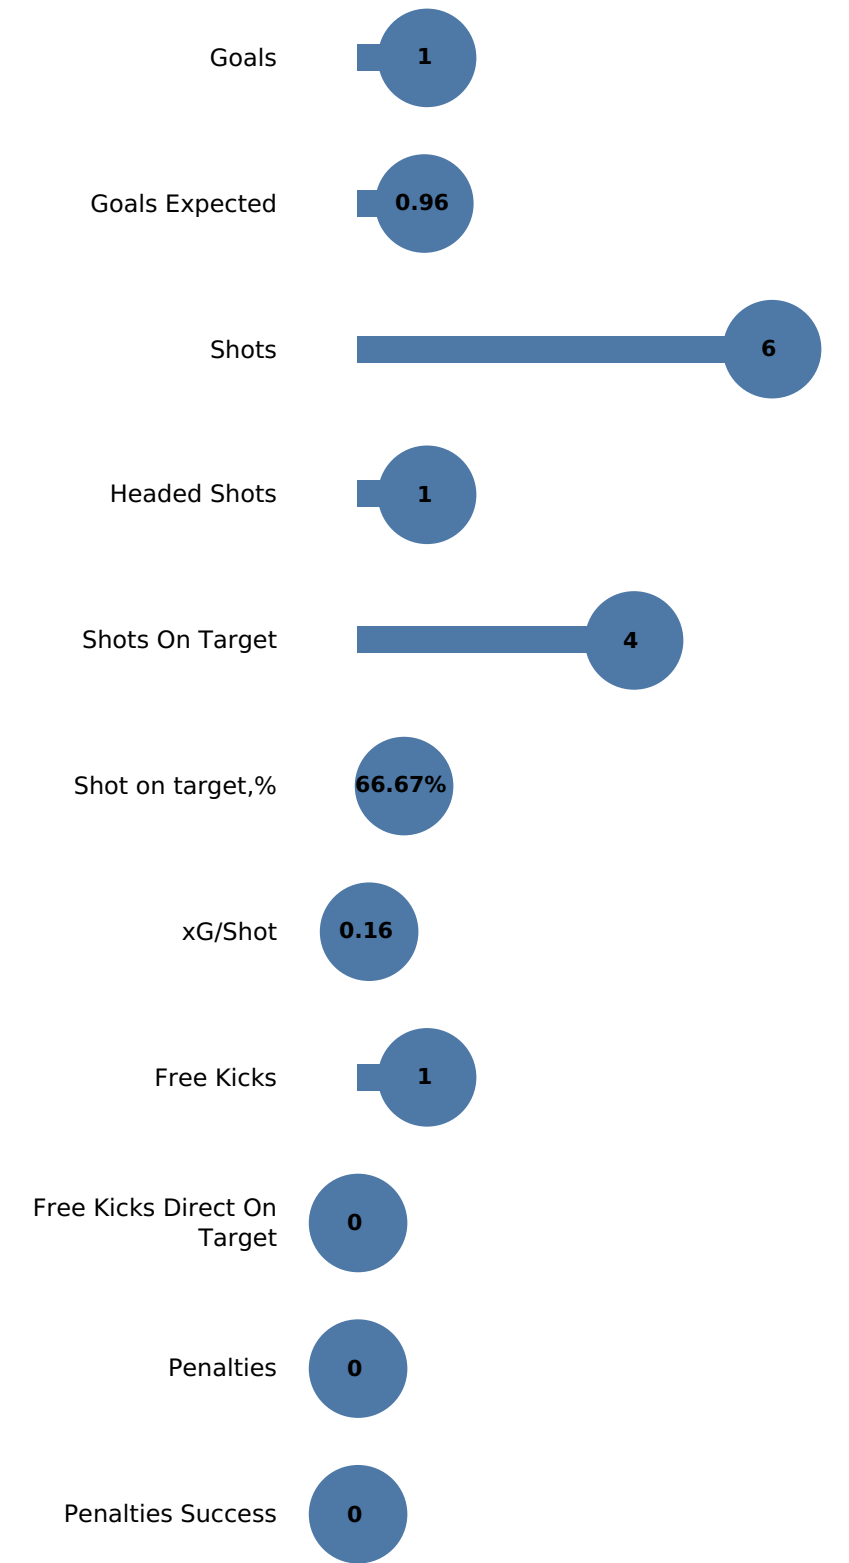

# Liverpool's Shots

Goals	1
Goals Expected	2.58
Shots	17
Headed Shots	4
Shots On Target	8
Shot on target,%	47.06%
xG/Shot	0.15
Free Kicks	2
Free Kicks Direct On Target	0
Penalties	1
Penalties Success	1

# Chelsea's Shots