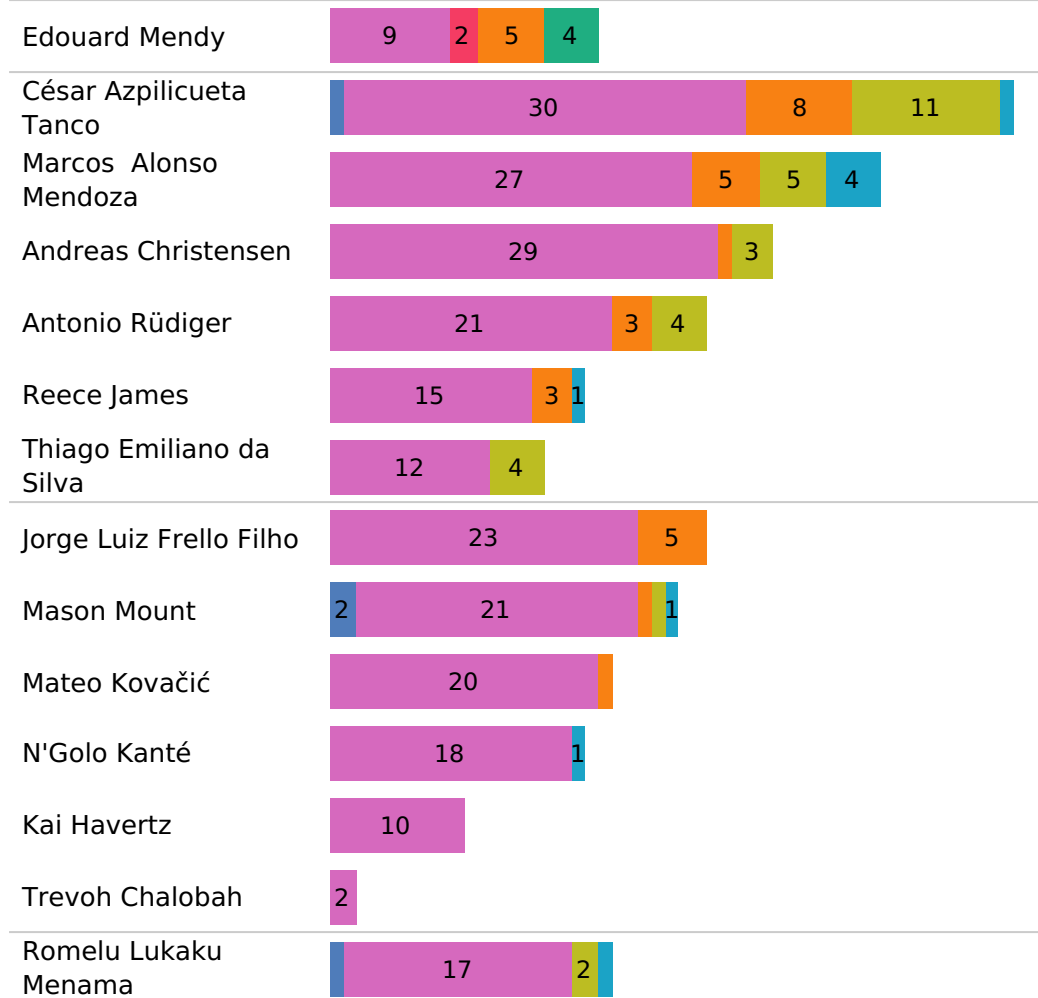

Chelsea Pass zones

Chelsea Smart passes

Chelsea Crosses

Pass type

Pass ending location

Pass outcome

Smart pass    Simple pass    High pass    Head pass    Hand pass    Cross

Own 18 yard box    Opp 18 yard box    Own 6 yard box    Opp 6 yard box