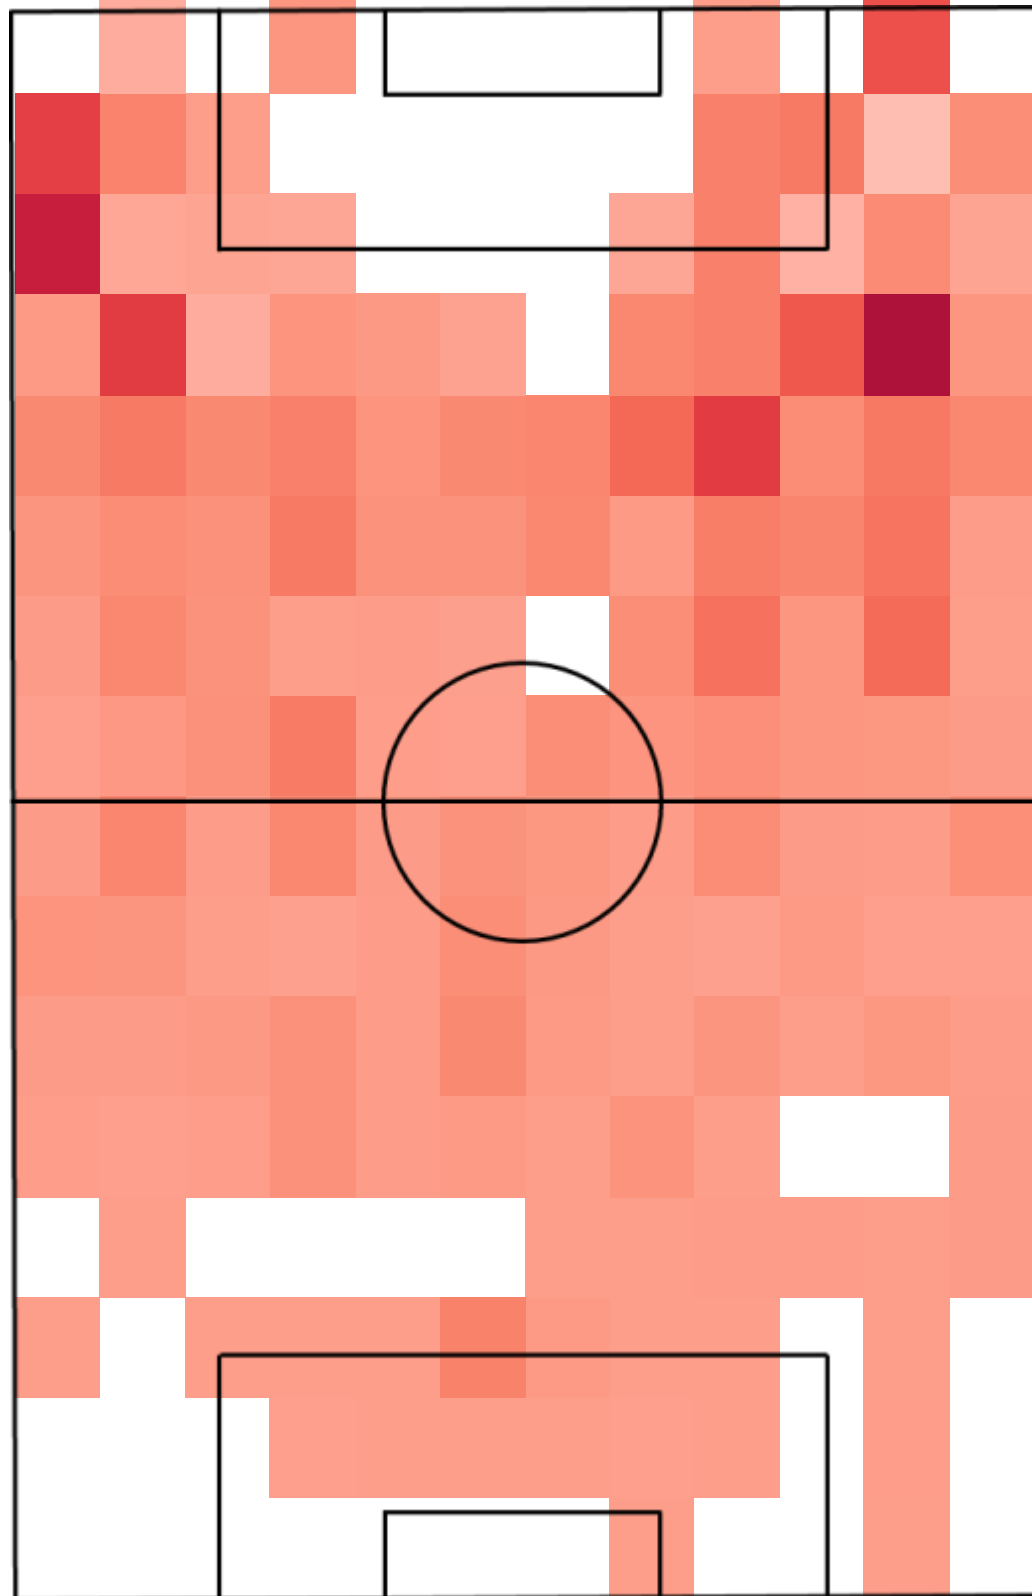

Liverpool's xT creation zones

Passes & Expected threat

Player	Passes	Pass Accuracy	Total Passes Xt
Alisson Ramsés Becker	17	88.24%	0.013
Trent Alexander-Arnold	85	84.71%	0.519
Virgil van Dijk	74	95.95%	0.438
Joël Andre Job Matip	74	93.24%	0.178
Andrew Robertson	63	80.95%	0.17
Kostas Tsimikas	3	66.67%	0.082
Harvey Elliott	87	85.06%	0.609
Jordan Henderson	78	89.74%	0.49
Fábio Henrique Tavares	70	91.43%	0.316
Thiago Alcântara do Nascimento	18	88.89%	0.296
Mohamed Salah Ghaly	43	88.37%	0.248
Sadio Mané	40	65.00%	0.092
Diogo José Teixeira da Silva	20	85.00%	0.013
Roberto Firmino Barbosa de Oliveira	17	88.24%	0.15

Passes

Pass Accuracy

Total Passes Xt