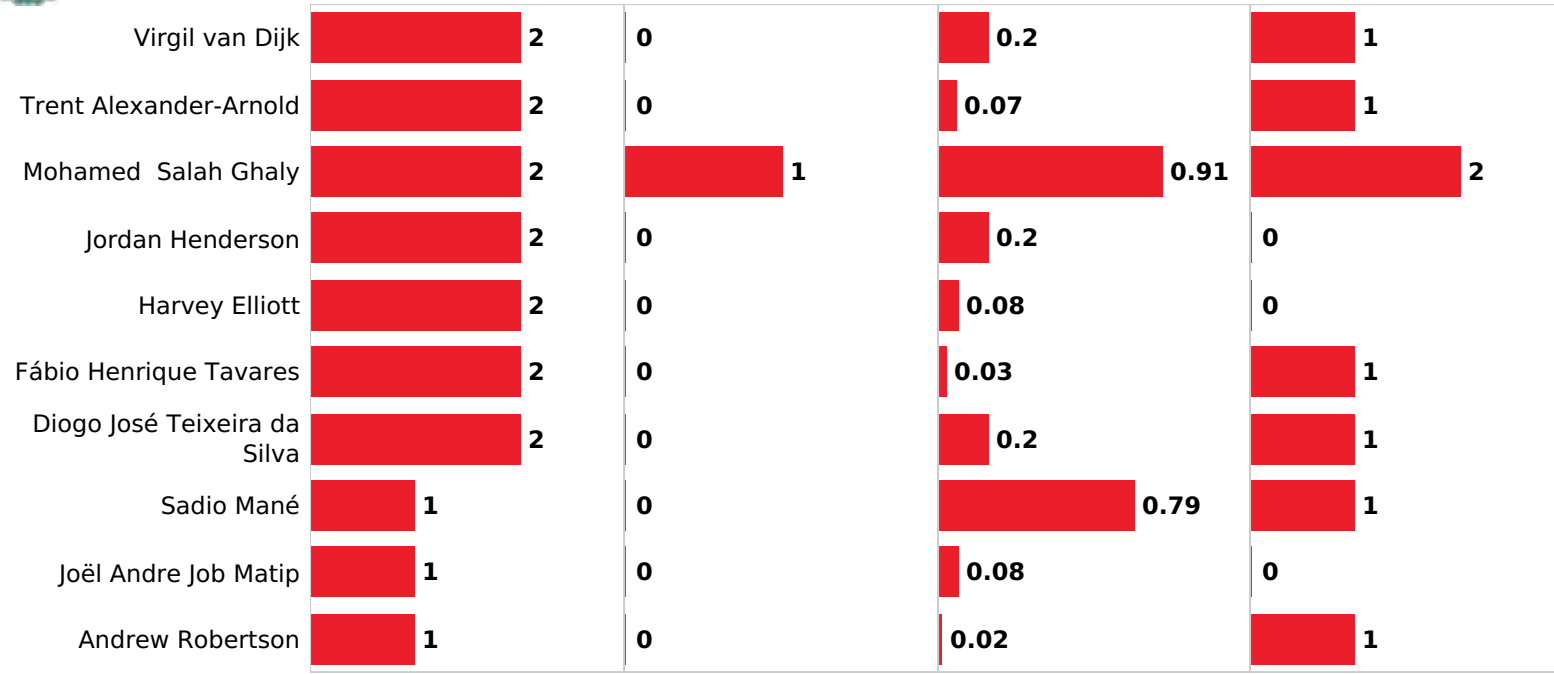

Liverpool shots