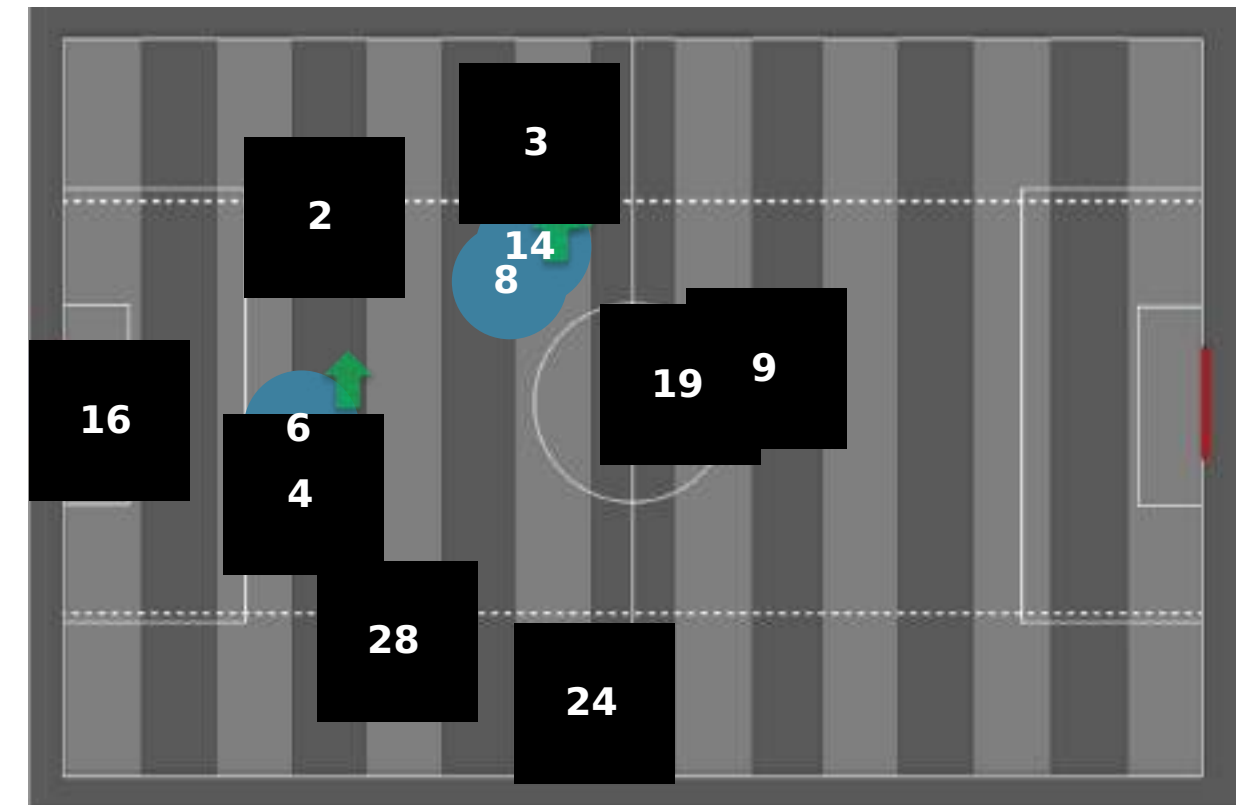

Average position final XI