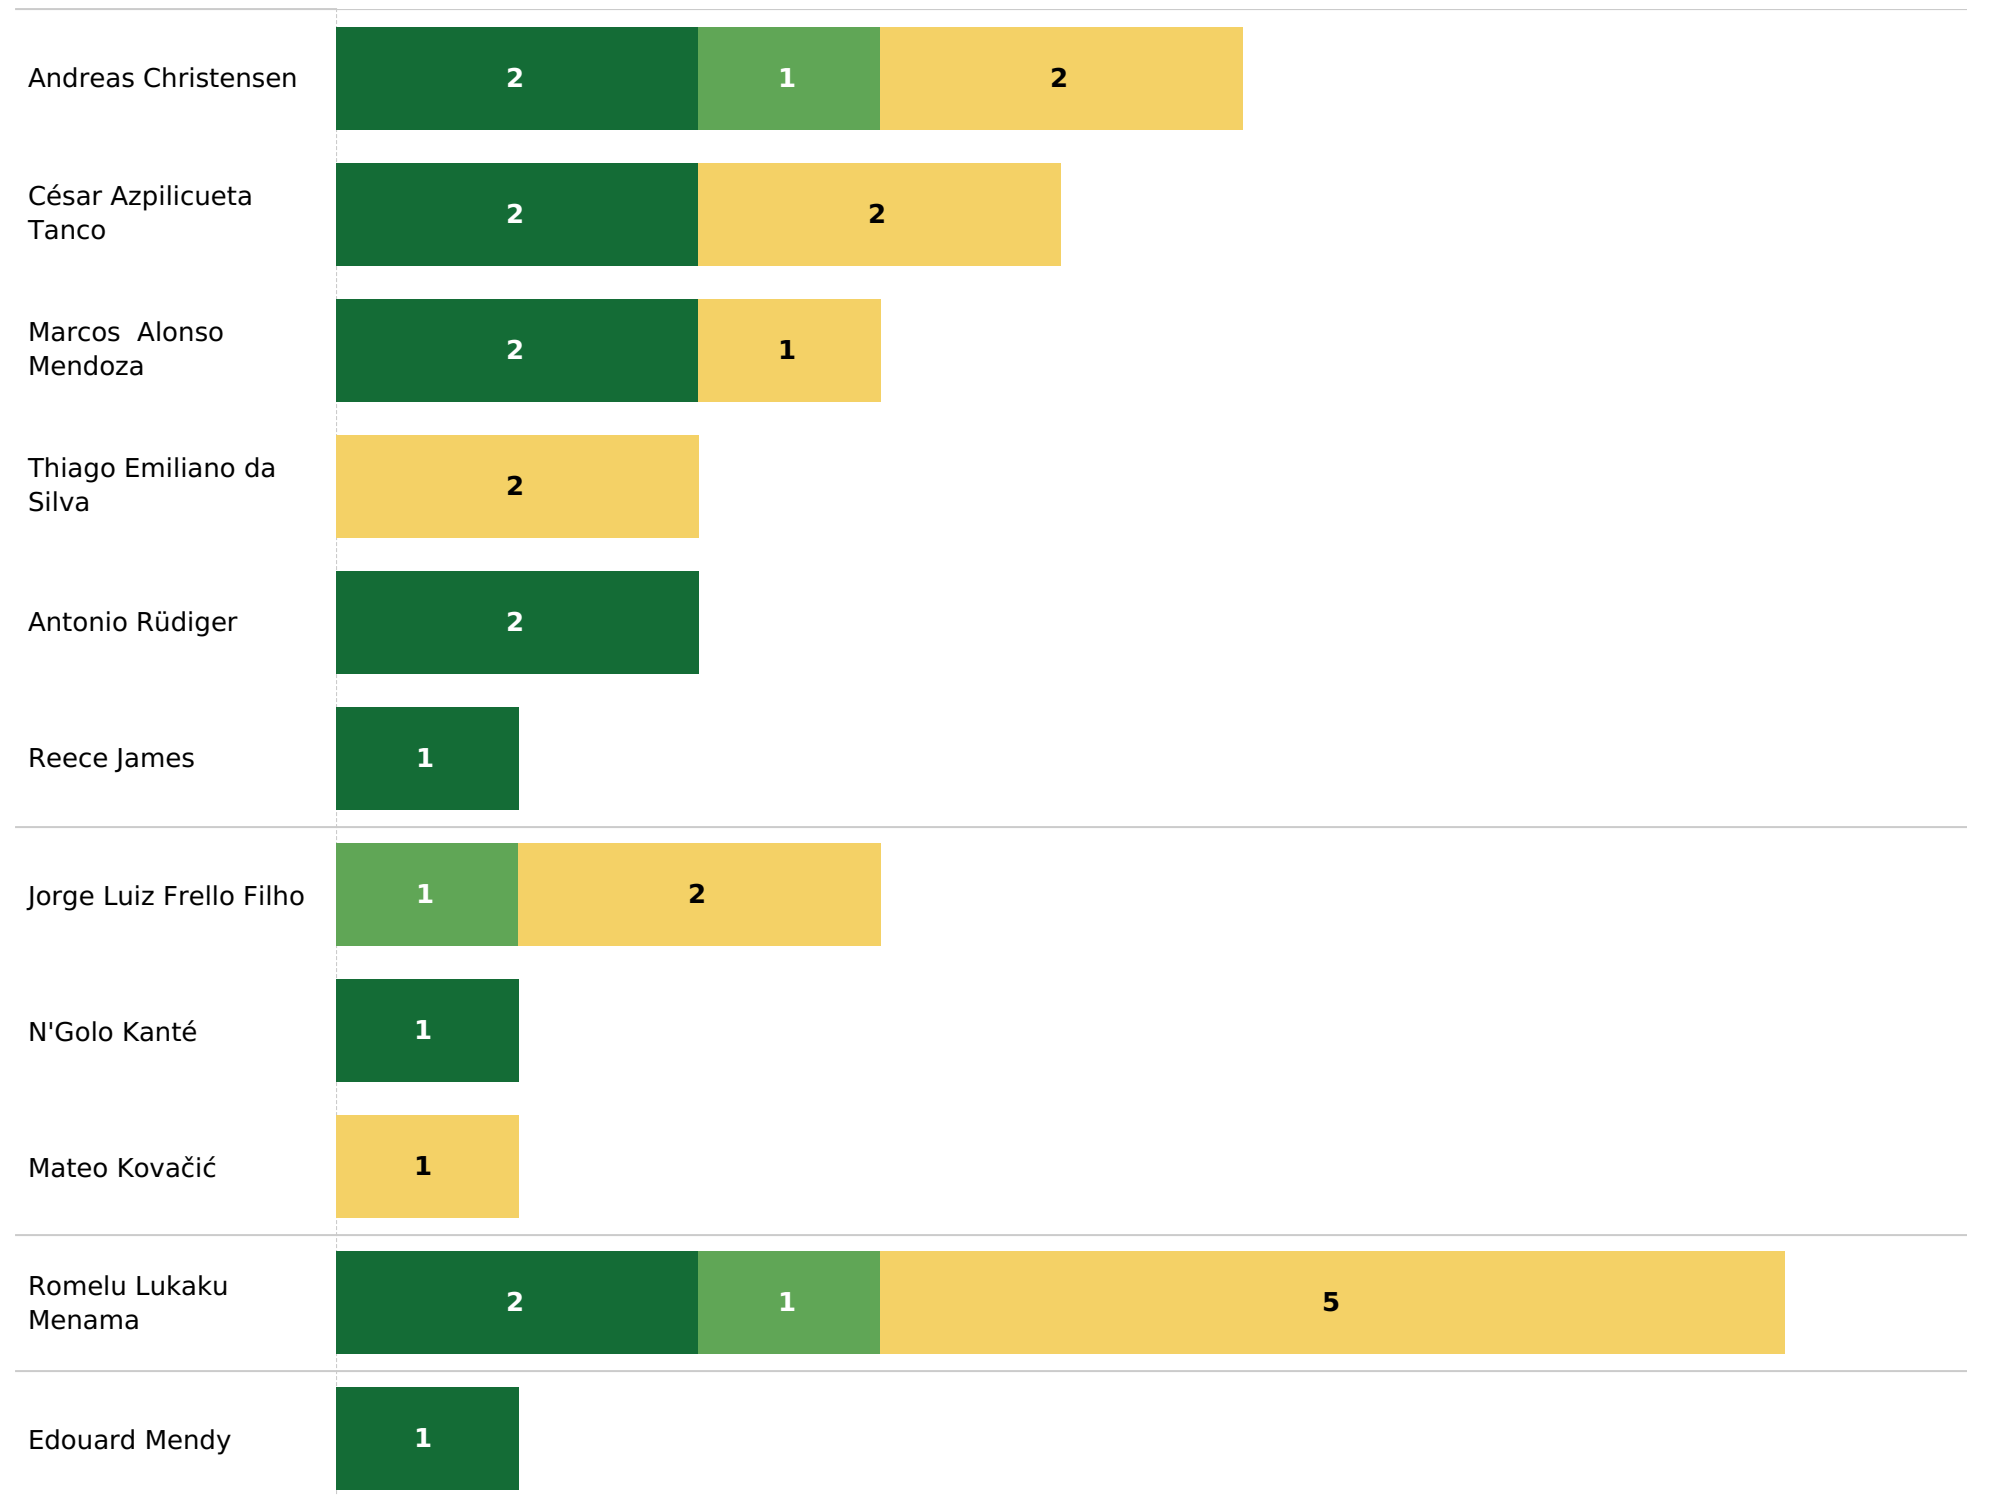

Aerial duels won & neutral