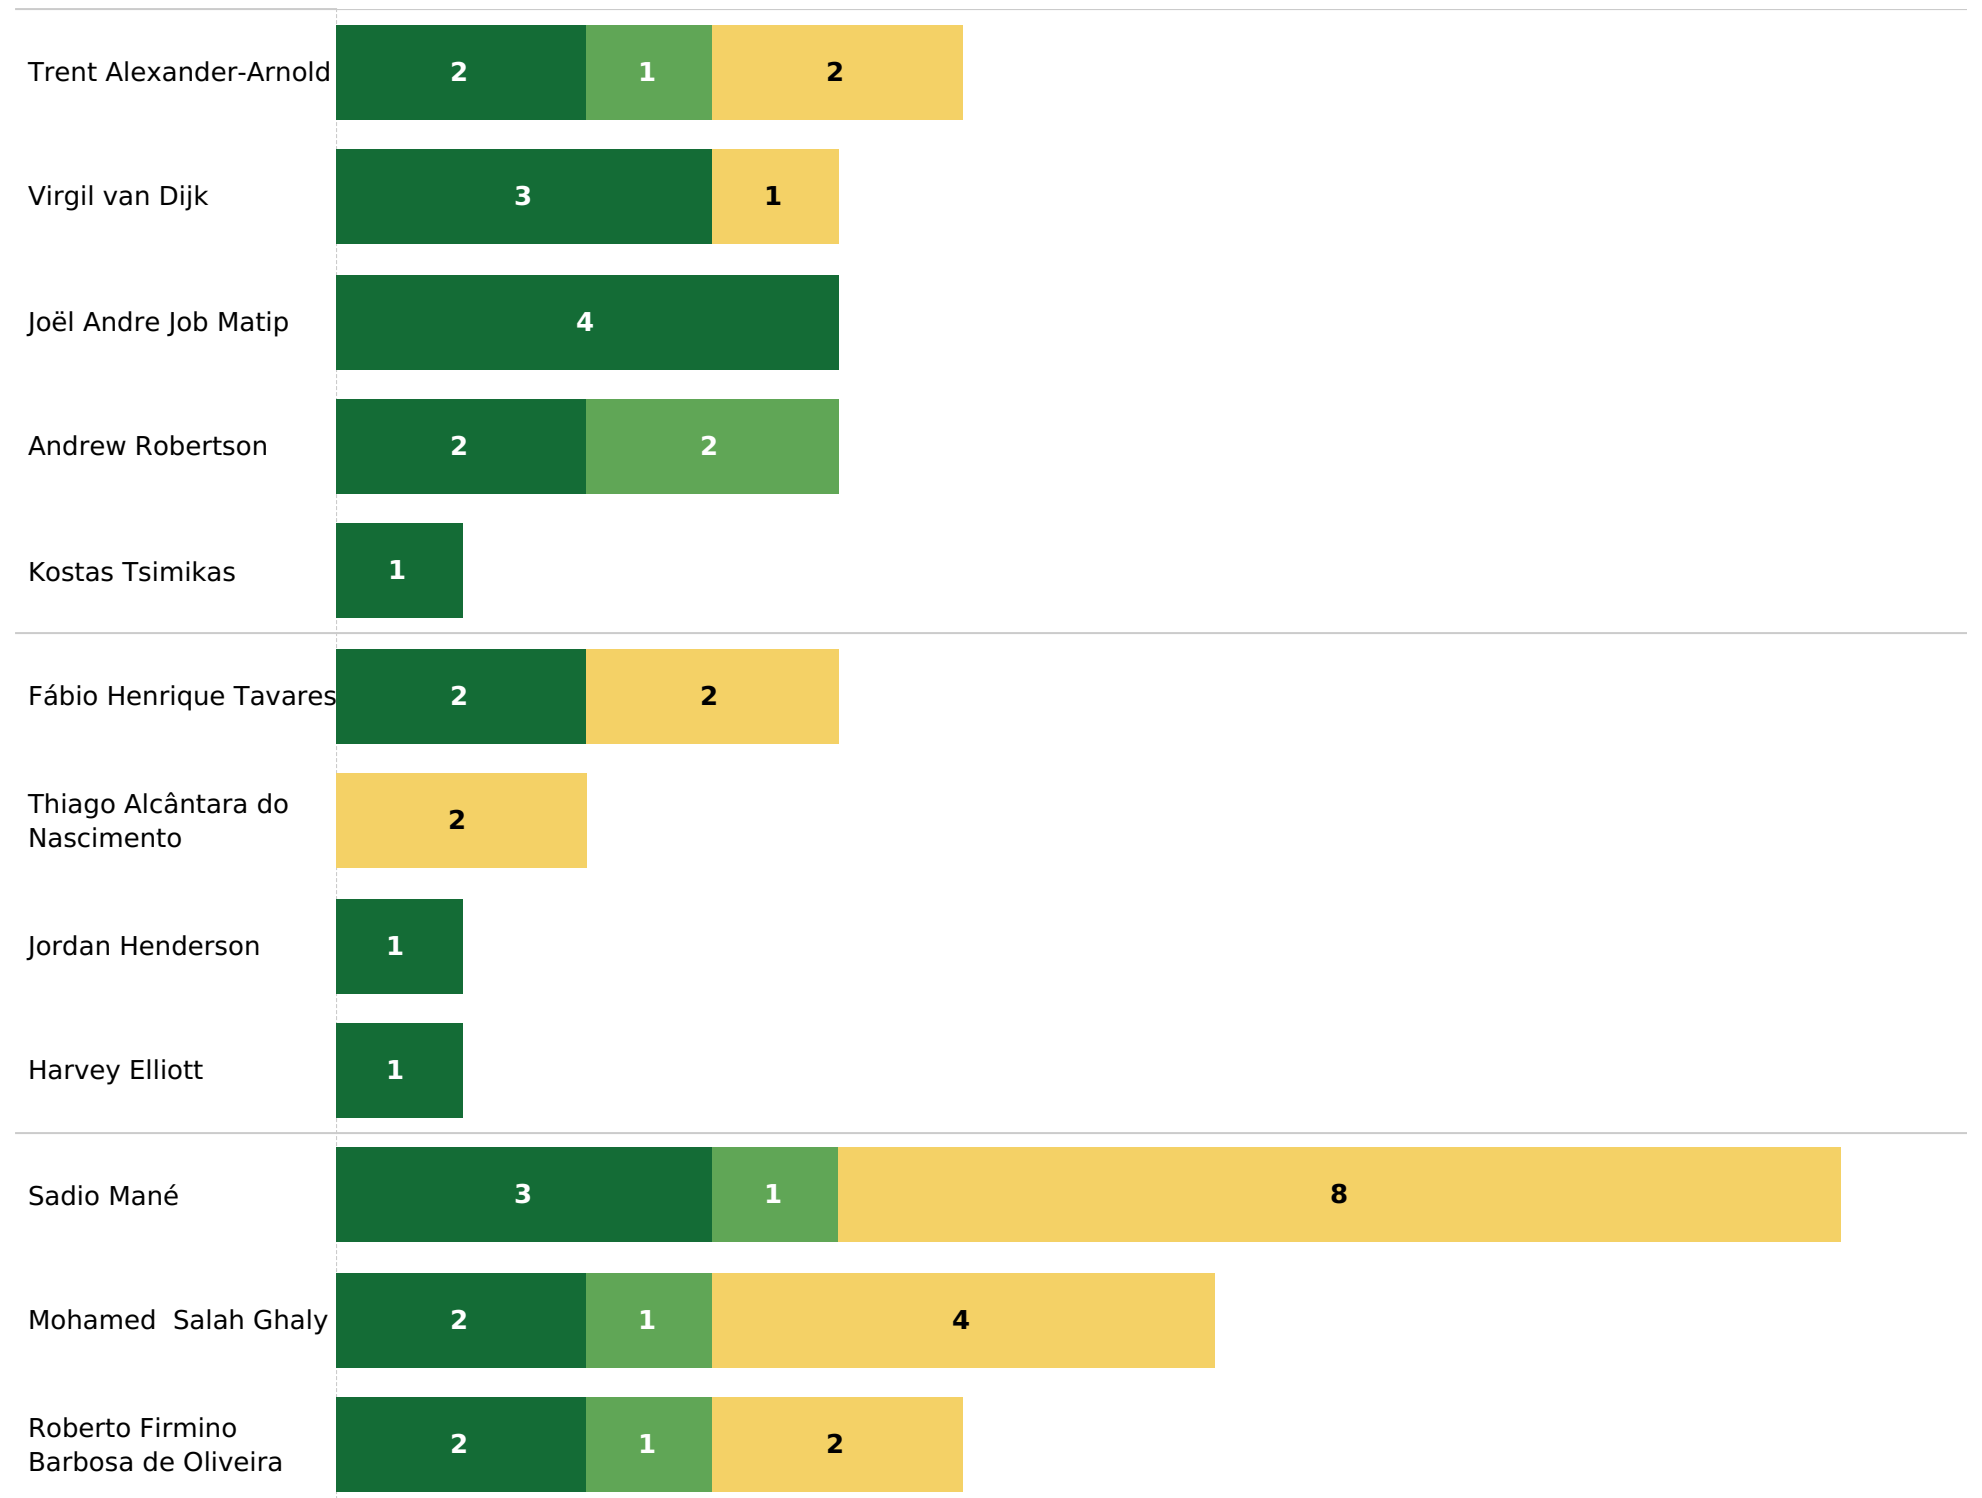

Loose ball duels won & neutral