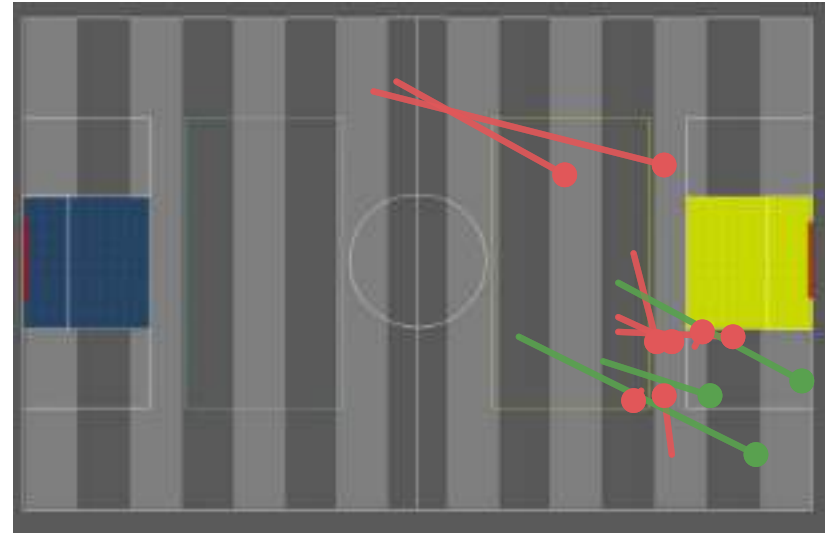

Liverpool Smart passes