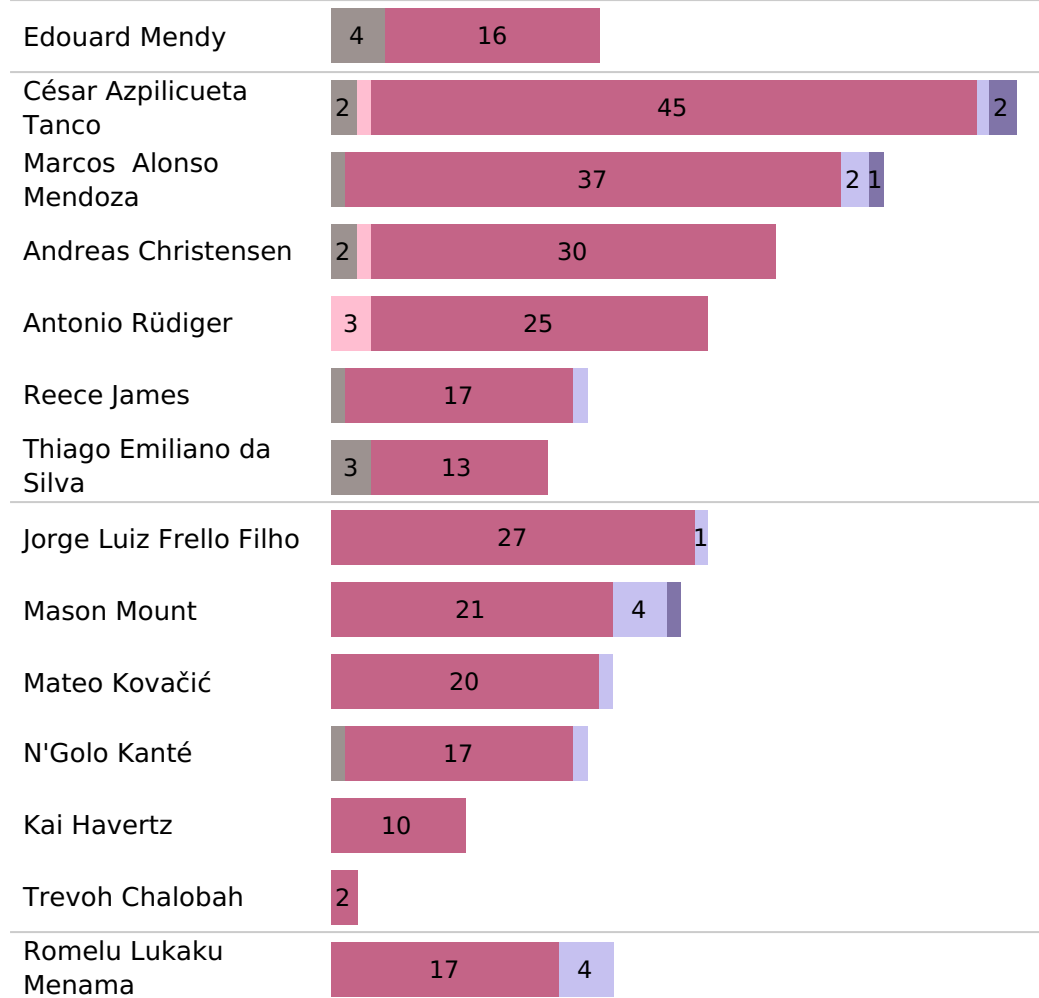

Chelsea Pass zones

Chelsea Smart passes

Chelsea Crosses

Pass type

Pass ending location

Pass outcome

Smart pass    Simple pass    High pass    Head pass    Hand pass    Cross

Own 18 yard box    Opp 18 yard box    Own 6 yard box    Opp 6 yard box