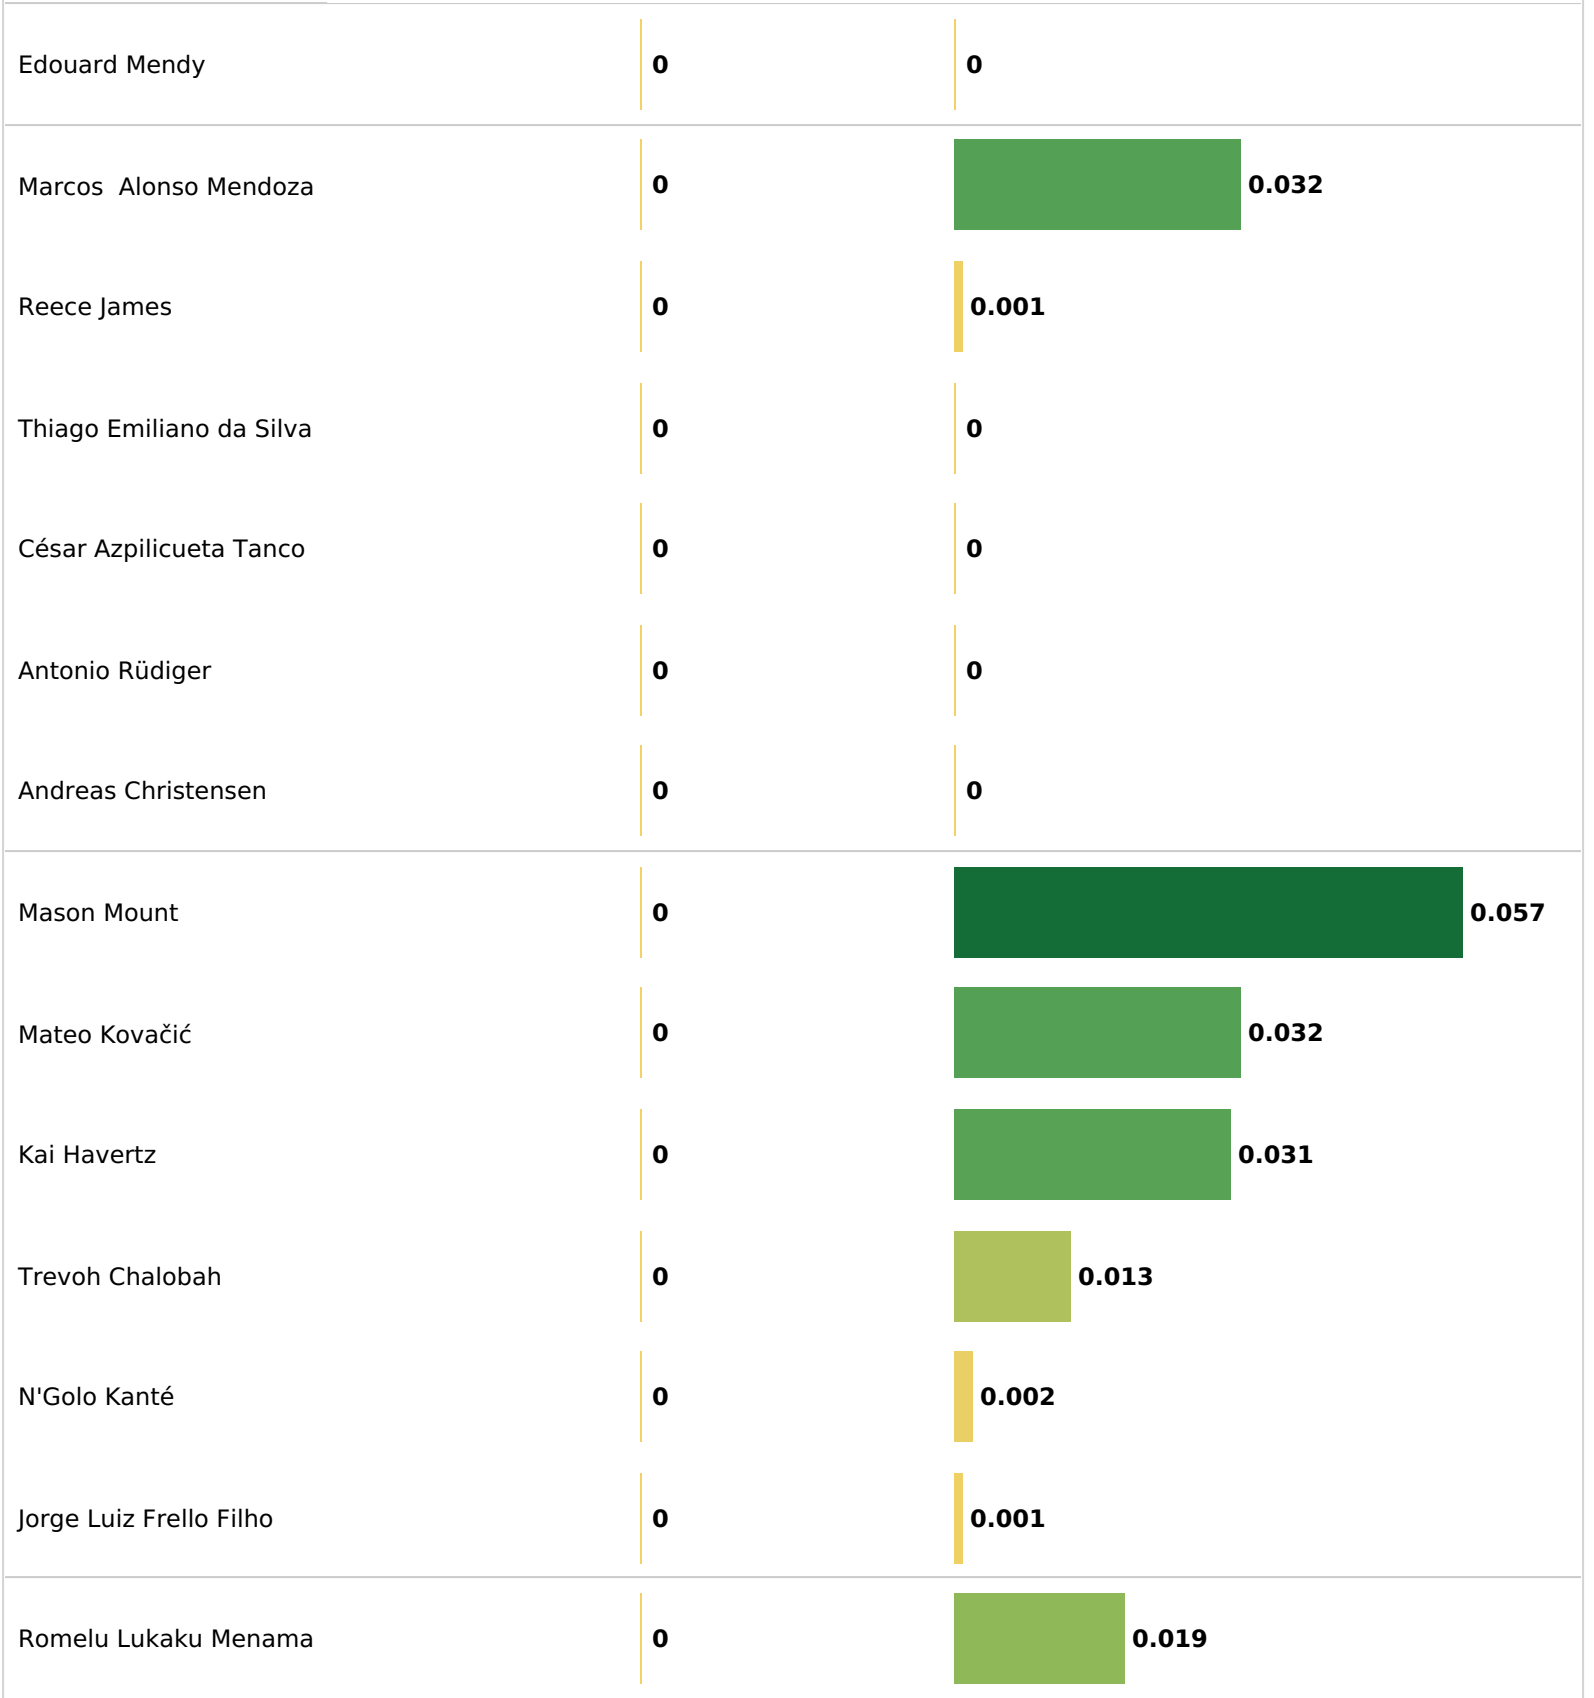

xT from Dribbles