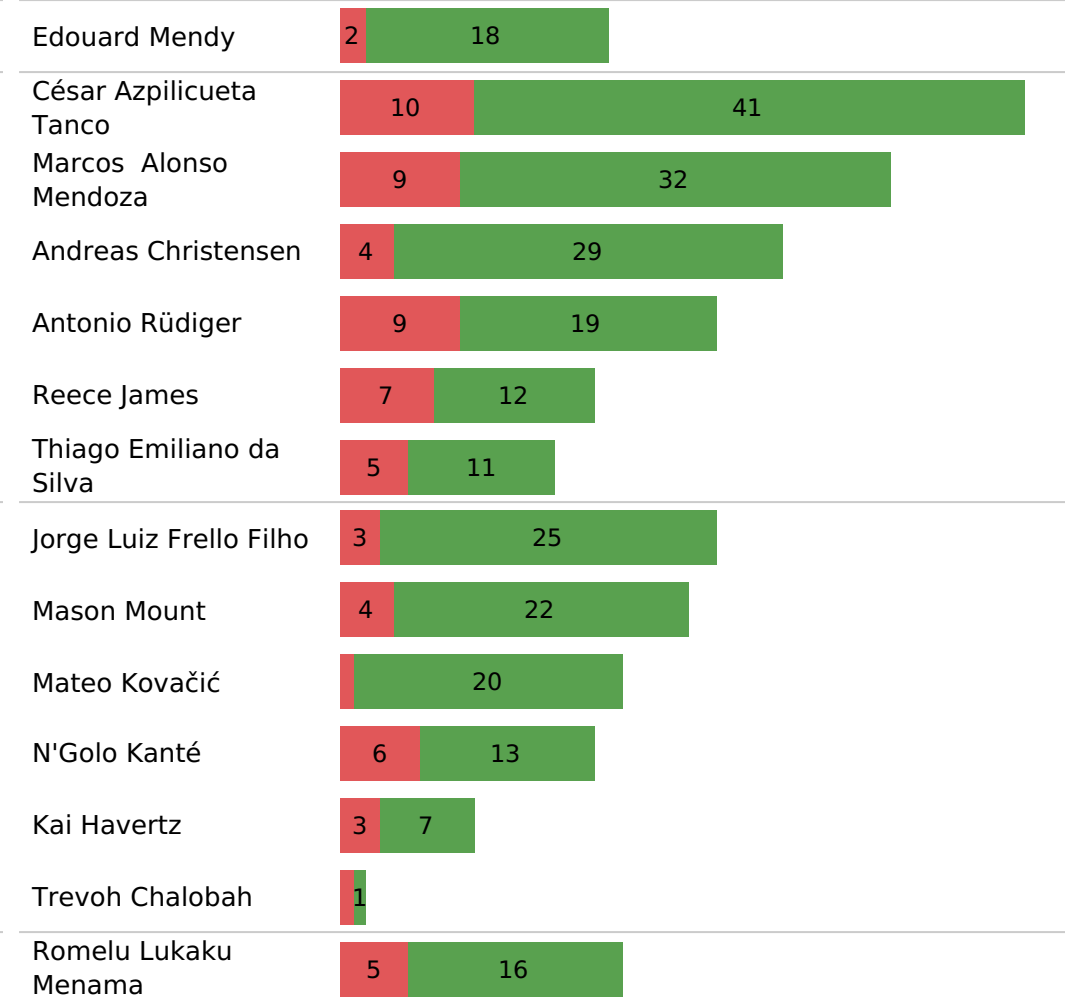

Chelsea Pass zones

Chelsea Smart passes

Chelsea Crosses

Pass type

Pass ending location

Pass outcome

Smart pass    Simple pass    High pass    Head pass    Hand pass    Cross

Own 18 yard box    Opp 18 yard box    Own 6 yard box    Opp 6 yard box