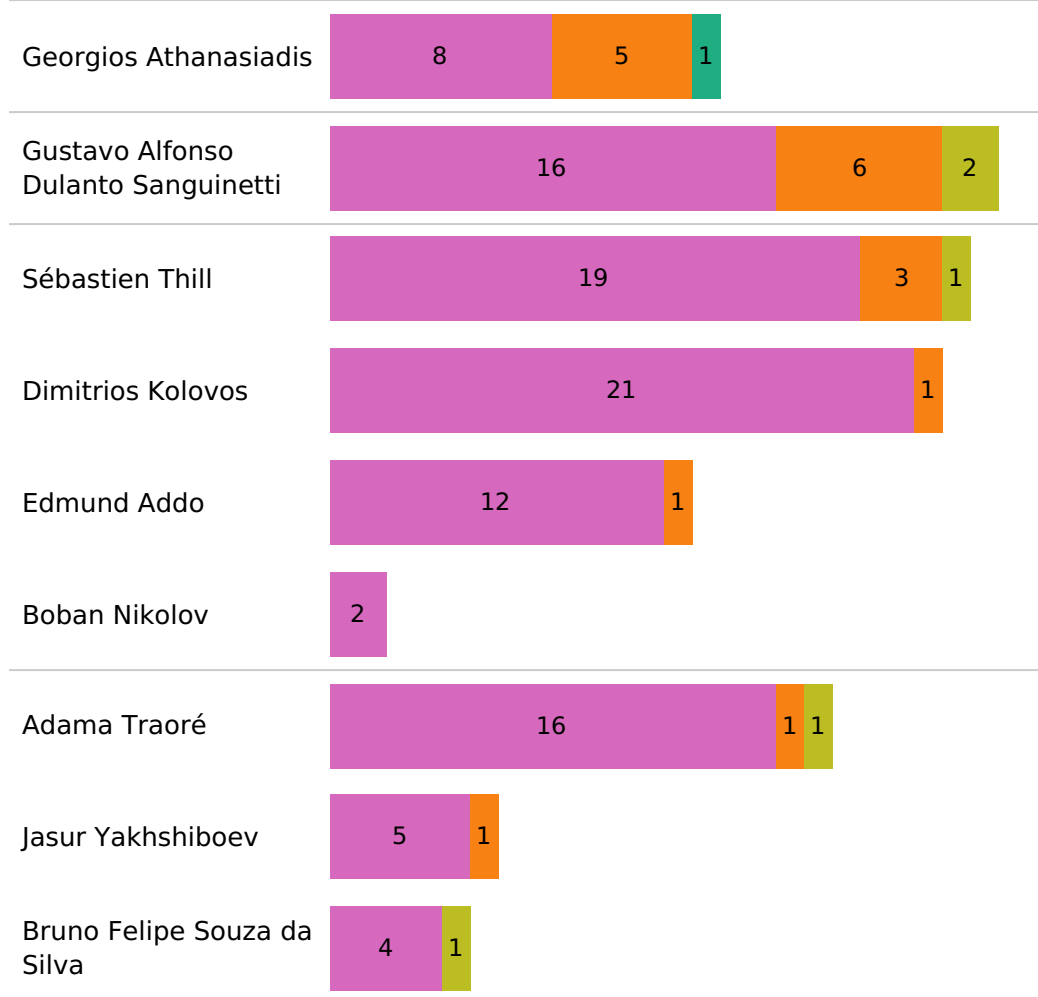

Unsuccessful Successful

👮 Sheriff Pass zones

👮 None Smart passes

👮 Sheriff Crosses

Pass type

Pass ending location

Pass outcome

■ Simple pass ■ Head pass
■ High pass ■ Hand pass

■ Own 18 yard box ■ Opp 18 yard box
■ Outside of box

■ Unsuccessful ■ Successful

Real Madrid's xT creation zones

Passes & Expected threat

Player	Passes	Pass Accuracy	Total Passes Xt
Thibaut Courtois	30	96.67%	0.027
David Olatukunbo Alaba	100	92.00%	0.521
Éder Gabriel Militão	73	94.52%	0.148
Miguel Gutiérrez Ortega	45	84.44%	0.362
José Ignacio Fernández Iglesias	41	82.93%	0.206
Federico Santiago Valverde Dipetta	74	79.73%	0.491
Eduardo Camavinga	58	89.66%	0.4
Carlos Henrique Casimiro	40	85.00%	0.34
Luka Modrić	37	94.59%	0.407
Toni Kroos	31	96.77%	0.231
Karim Benzema	67	83.58%	1.286
Vinícius José Paixão de Oliveira Júnior	53	75.47%	0.286
Eden Hazard	33	81.82%	0.198
Rodrygo Silva de Goes	19	94.74%	0.322
Luka Jović	9	88.89%	-0.052