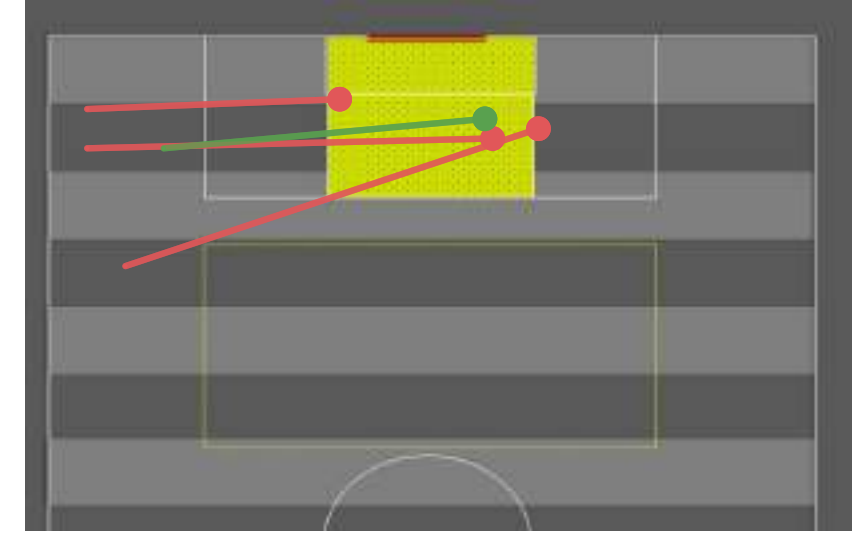

Real Madrid Pass zones

Real Madrid Smart passes

Real Madrid Crosses

Pass type

Pass ending location

Pass outcome

Smart pass High pass Hand pass
Simple pass Head pass Cross

Own 18 yard box Opp 18 yard box
Outside of box Opp 6 yard box

Unsuccessful Successful

👮 Sheriff Pass zones

👮 None Smart passes

👮 Sheriff Crosses

Pass type

Pass ending location

Pass outcome

■ Simple pass ■ Head pass
■ High pass ■ Hand pass