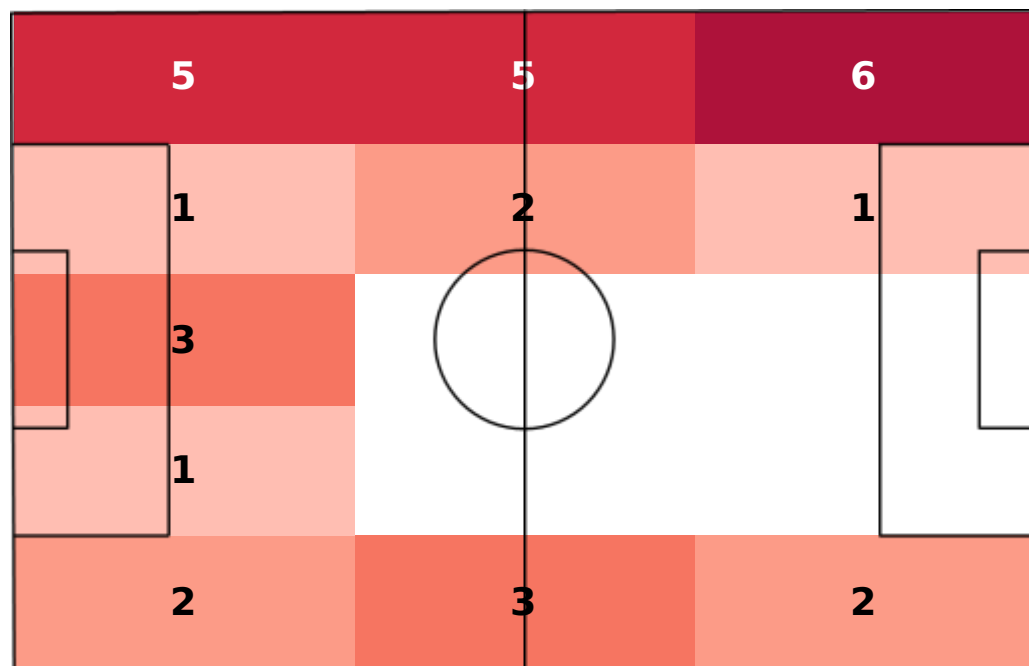

Defensive duels

Defensive duels won & neutral

Real Madrid

Aerial duels

Aerial duels won & neutral

Éder Gabriel Militão	2	2
Miguel Gutiérrez Ortega	1	2
José Ignacio Fernández Iglesias	1	2
David Olatukunbo Alaba	2	
Carlos Henrique Casimiro	1	1
Toni Kroos	1	
Luka Modrić	1	
Eduardo Camavinga	1	
Karim Benzema	2	
Vinícius José Paixão de Oliveira Júnior	1	
Luka Jović	1	
Eden Hazard	1	