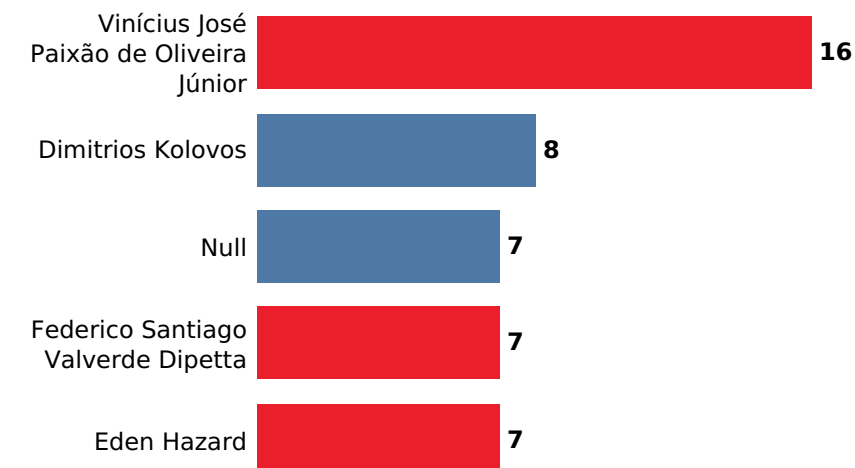

Match Overview

1 - 2

Expected goals

Passes to final third

Shots

Recoveries in Opp. half

Dribbles

Aerial duels won

Real Madrid's Shots

Sheriff's Shots

Real Madrid shots

Shots

Goals

Goals Expected

Shots On Target

xT Timeline