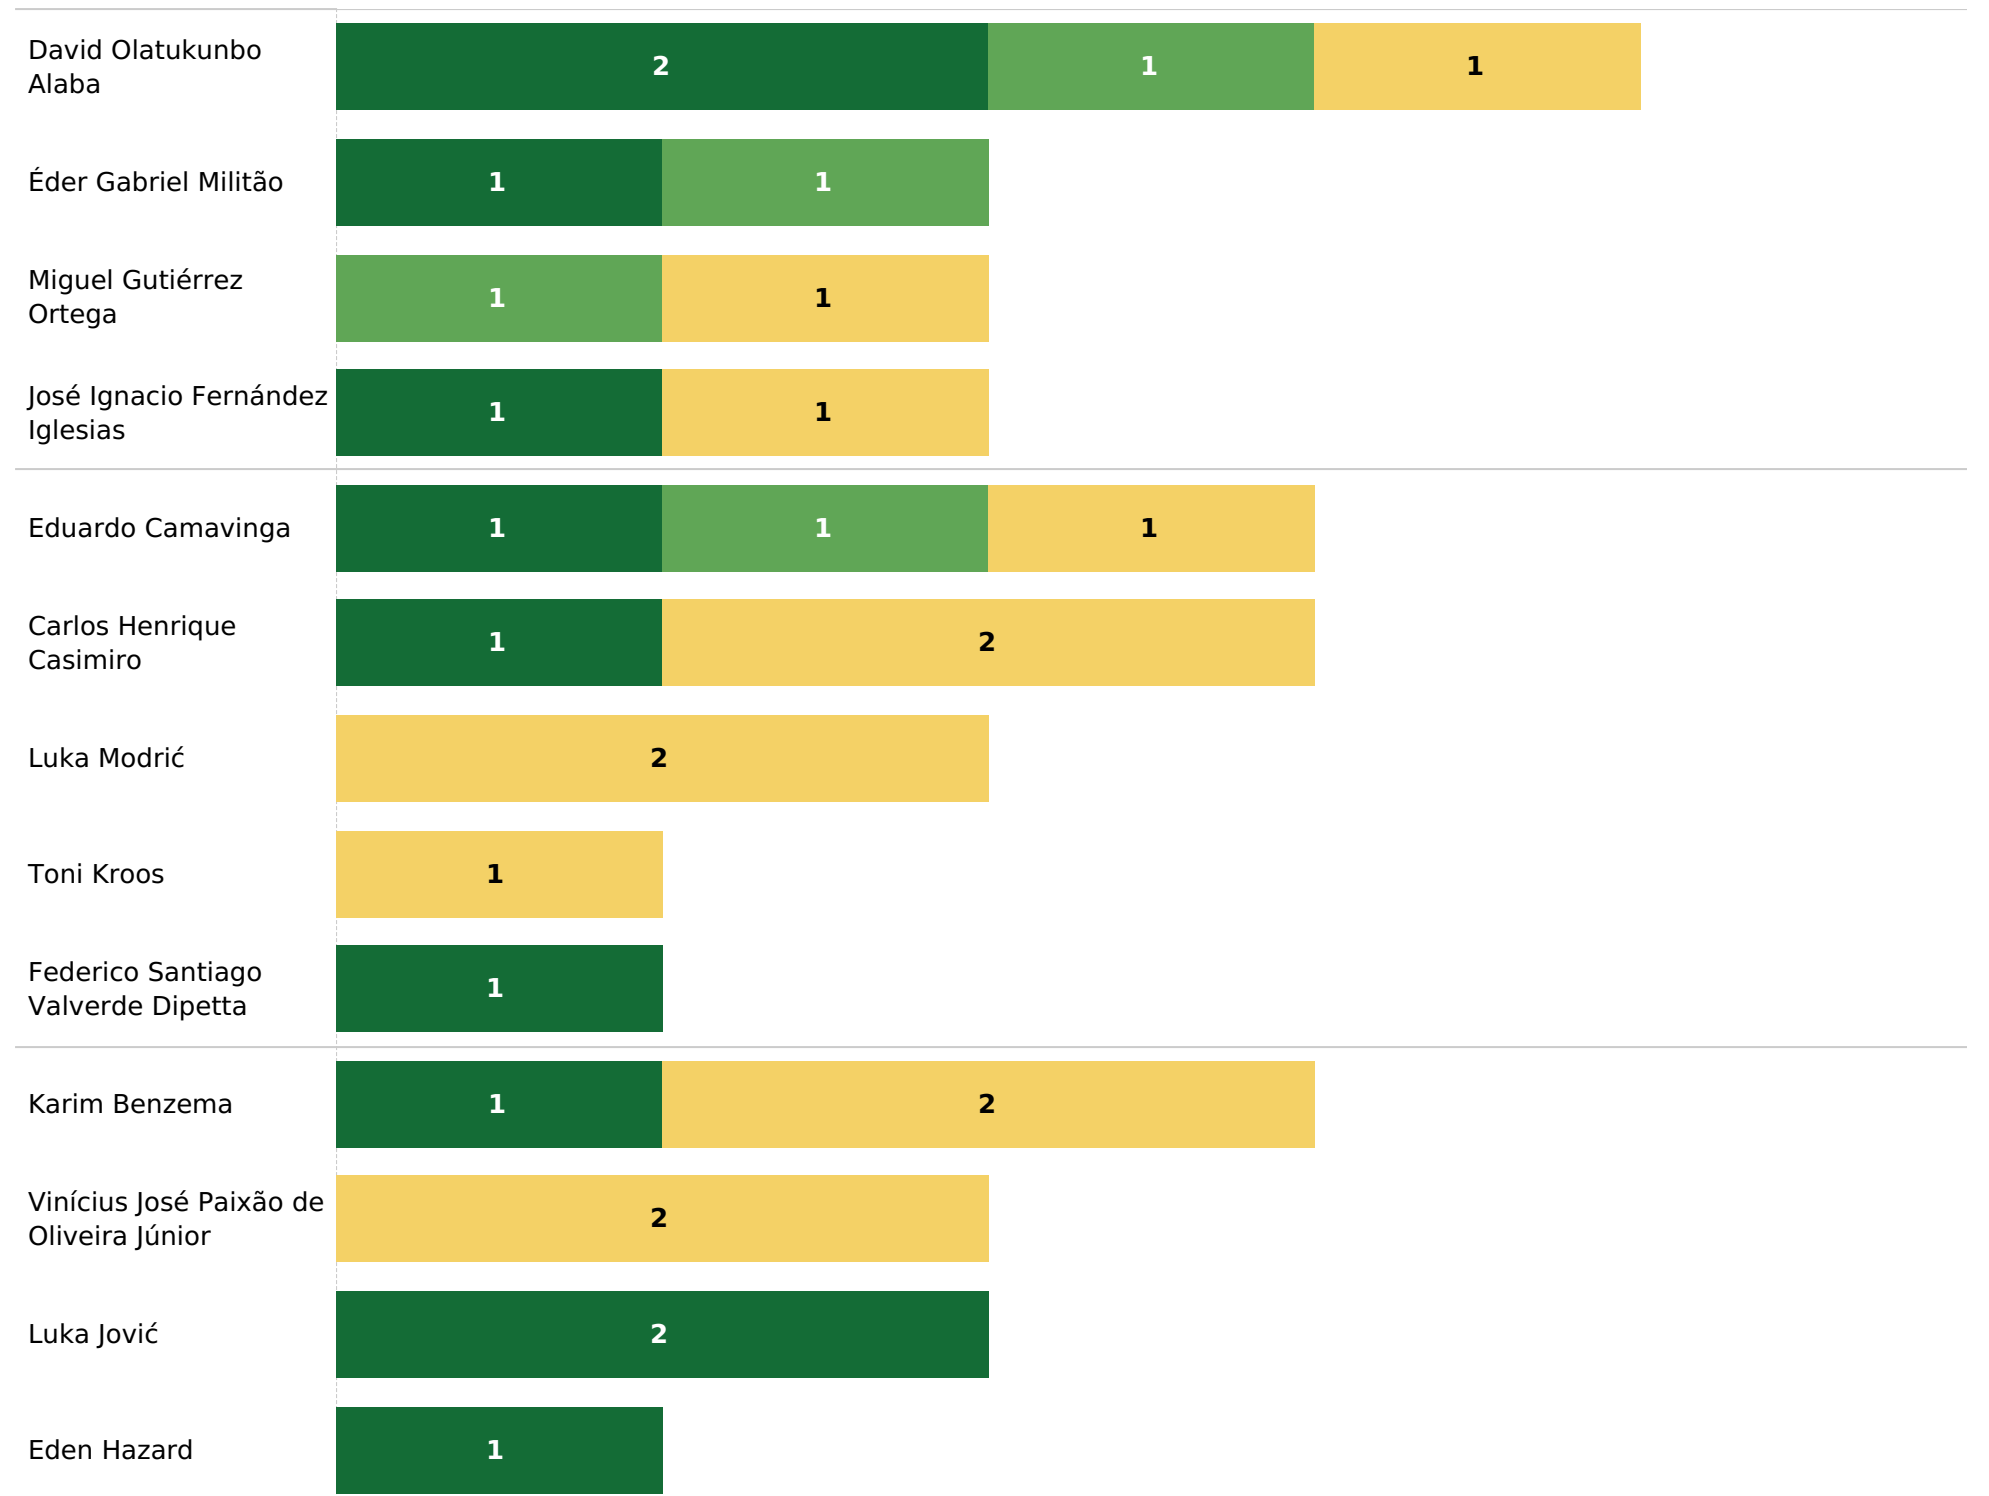

lost
neutral
won

Real Madrid

Loose ball duels

Loose ball duels won & neutral

■ lost
■ neutral
■ won

Sheriff

Defensive duels

Defensive duels won & neutral