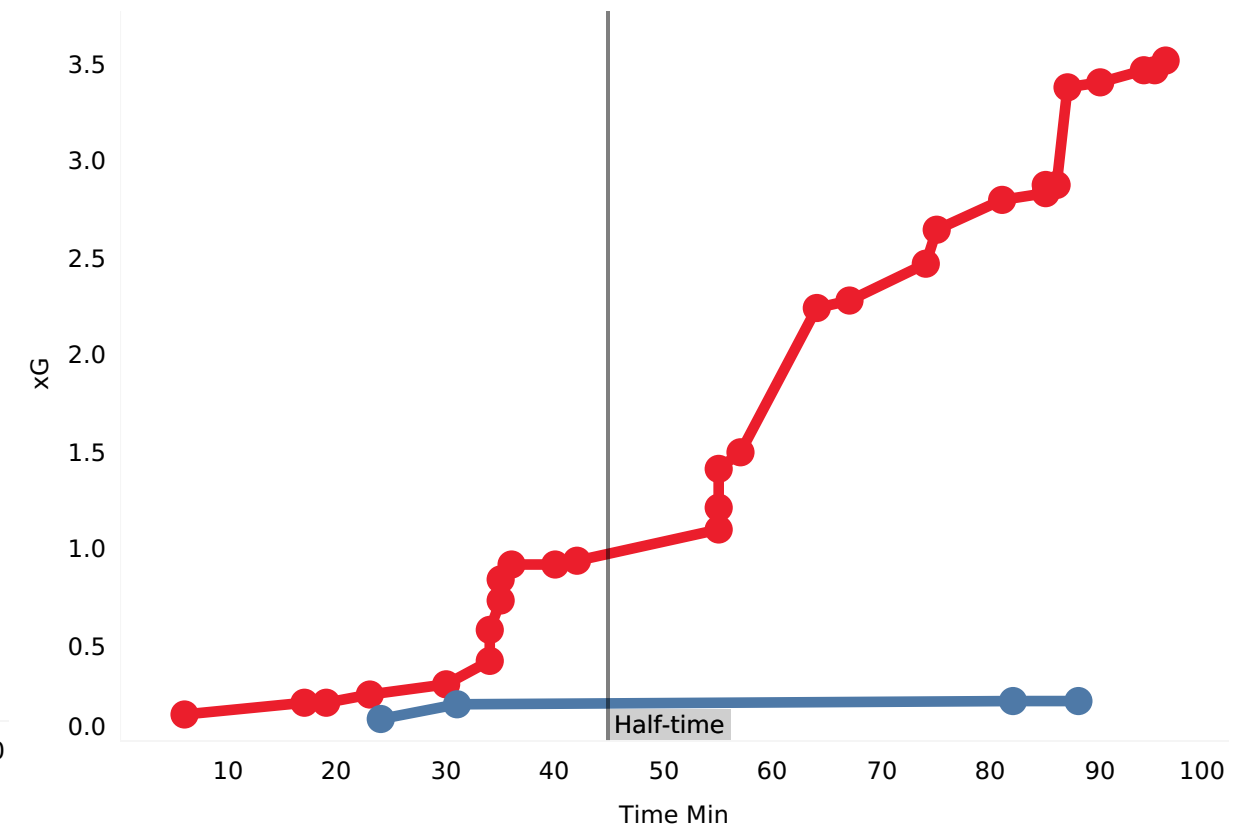

Time Min

Sheriff shots

Shots

Goals

Goals Expected

Shots On Target

Expected goal timeline

Time Min