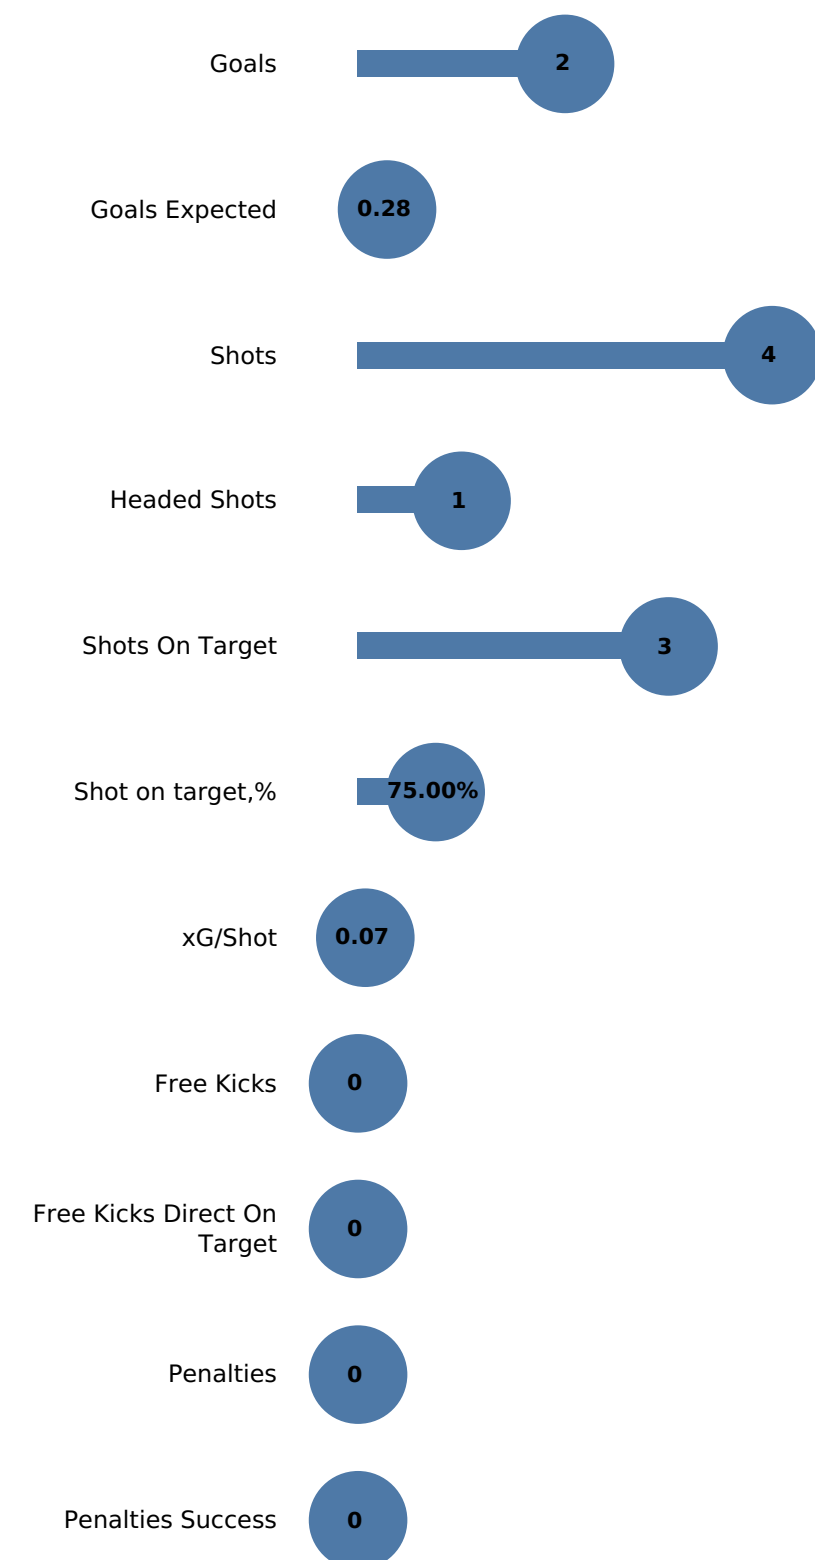

Possession		
Possession%	71%	29%
Possession Count	128	110
Reaching Opponent Half	108	33
Reaching Opponent Box	30	5
Avg Possession Duration	18s	8s
Dead Time Sec	2,549s	2,549s

Possession,%		
Possession (1-15min)	73%	27%
Possession (16-30min)	64%	36%
Possession (31-45min)	76%	24%
Possession (46-60min)	72%	28%
Possession (61-75min)	70%	30%
Possession (76-90min)	71%	29%

Match Overview

1 - 2

Expected goals

Passes to final third

Shots

Recoveries in Opp. half

Dribbles

Aerial duels won

Real Madrid's Shots

Sheriff's Shots

Real Madrid shots

Shots

Goals

Goals Expected

Shots On Target

xT Timeline