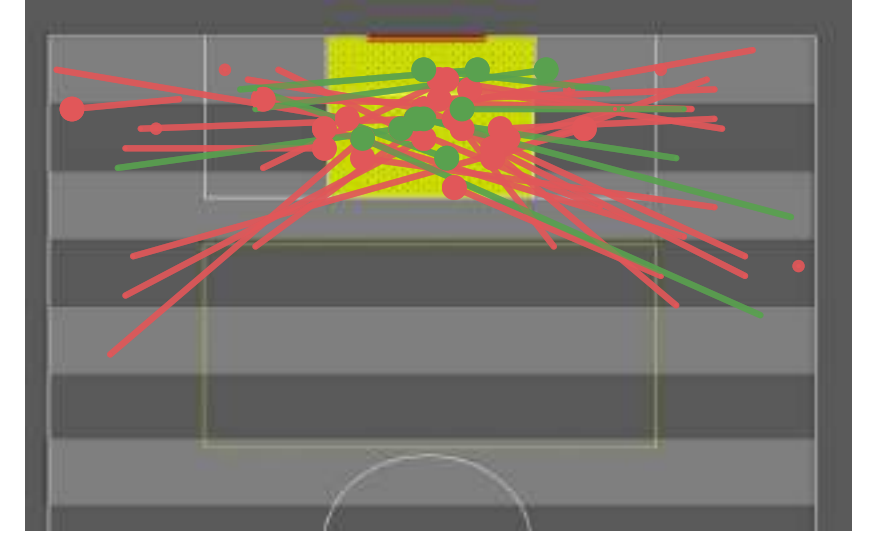

Sheriff Pass matrix

	Georgios Athanasiadis	Gustavo Alfonso Dulanto Sanguinet.	Boban Nikolov	Dimitrios Kolovos	Edmund Addo	Sébastien Thill	Adama Traoré	Bruno Felipe Souza da Silva	Jasur Yakhshiboev	Passes Received
Unknown	27	14		12	10	16	14	4	6	103
A. Traoré	1		1	1	1					4
D. Kolovos		1				2				3
E. Addo		1	1	1		4				7
G. Athanasiadis		4						1		5
G. Dulanto	2				2	1				5
J. Yakhshiboev	1			2						3
S. Thill	1	5		6			4			16
Passes Attempted	32	25	2	22	13	23	18	5	6	140

Real Madrid Pass zones

Real Madrid Smart passes

Real Madrid Crosses

Pass type

Pass ending location

Pass outcome

Smart pass High pass Hand pass
Simple pass Head pass Cross

Own 18 yard box Opp 18 yard box
Outside of box Opp 6 yard box

Unsuccessful Successful

👮 Sheriff Pass zones

👮 None Smart passes

👮 Sheriff Crosses

Pass type

Pass ending location

Pass outcome

■ Simple pass ■ Head pass
■ High pass ■ Hand pass