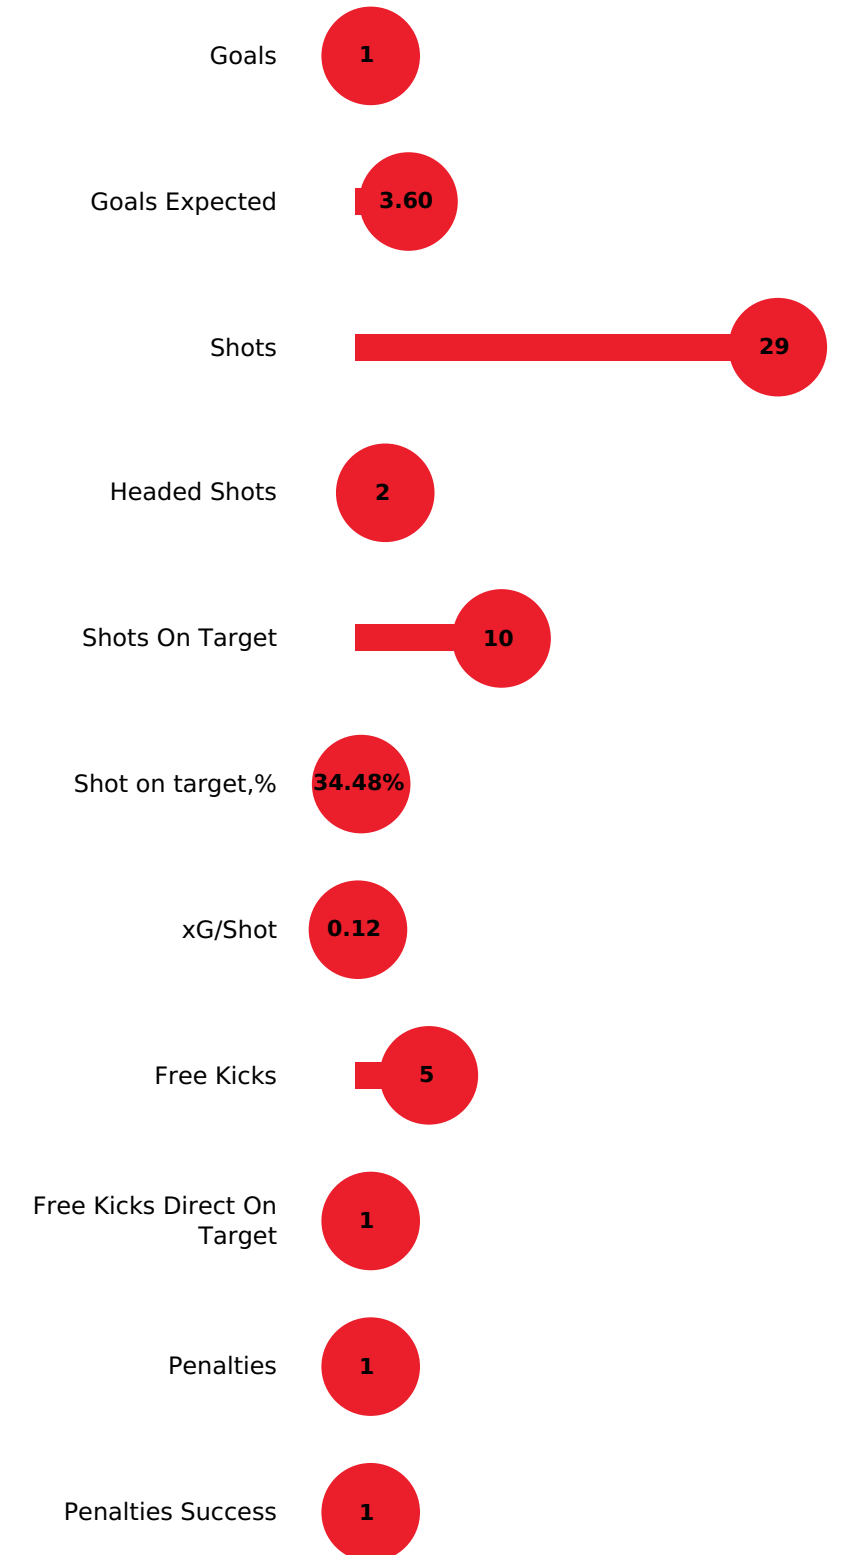

Possession		
Possession%	71%	29%
Possession Count	128	110
Reaching Opponent Half	108	33
Reaching Opponent Box	30	5
Avg Possession Duration	18s	8s
Dead Time Sec	2,549s	2,549s

Possession,%		
Possession (1-15min)	73%	27%
Possession (16-30min)	64%	36%
Possession (31-45min)	76%	24%
Possession (46-60min)	72%	28%
Possession (61-75min)	70%	30%
Possession (76-90min)	71%	29%

Match Overview

1 - 2

Expected goals

Passes to final third

Shots

Recoveries in Opp. half

Dribbles

Aerial duels won

Real Madrid's Shots

Sheriff's Shots

Real Madrid shots

Shots

Goals

Goals Expected

Shots On Target

xT Timeline