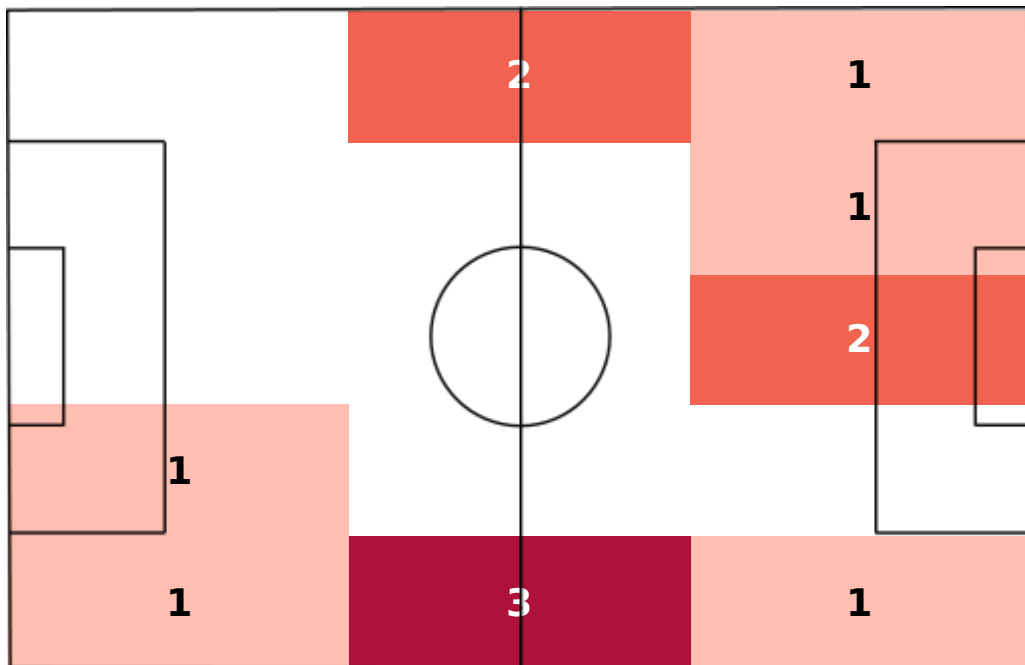

Defensive duels

Defensive duels won & neutral

Real Madrid

Aerial duels

Aerial duels won & neutral

Éder Gabriel Militão	2	2
Miguel Gutiérrez Ortega	1	2
José Ignacio Fernández Iglesias	1	2
David Olatukunbo Alaba	2	
Carlos Henrique Casimiro	1	1
Toni Kroos	1	
Luka Modrić	1	
Eduardo Camavinga	1	
Karim Benzema	2	
Vinícius José Paixão de Oliveira Júnior	1	
Luka Jović	1	
Eden Hazard	1	