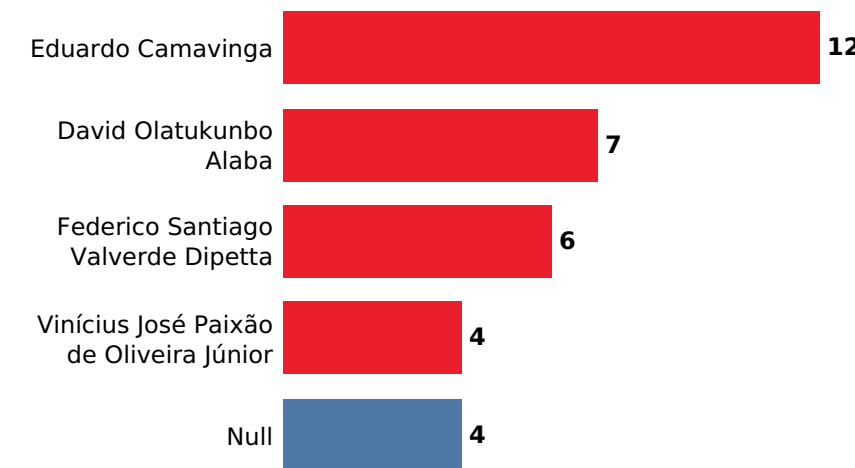

Match Overview

1 - 2

Expected goals

Passes to final third

Shots

Recoveries in Opp. half

Dribbles

Aerial duels won

Real Madrid's Shots

Sheriff's Shots

Real Madrid shots

Shots

Goals

Goals Expected

Shots On Target

xT Timeline