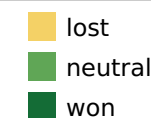

Defensive duels

Defensive duels won & neutral

Real Madrid

Aerial duels

Aerial duels won & neutral

Éder Gabriel Militão	2	2
Miguel Gutiérrez Ortega	1	2
José Ignacio Fernández Iglesias	1	2
David Olatukunbo Alaba	2	
Carlos Henrique Casimiro	1	1
Toni Kroos	1	
Luka Modrić	1	
Eduardo Camavinga	1	
Karim Benzema	2	
Vinícius José Paixão de Oliveira Júnior	1	
Luka Jović	1	
Eden Hazard	1	