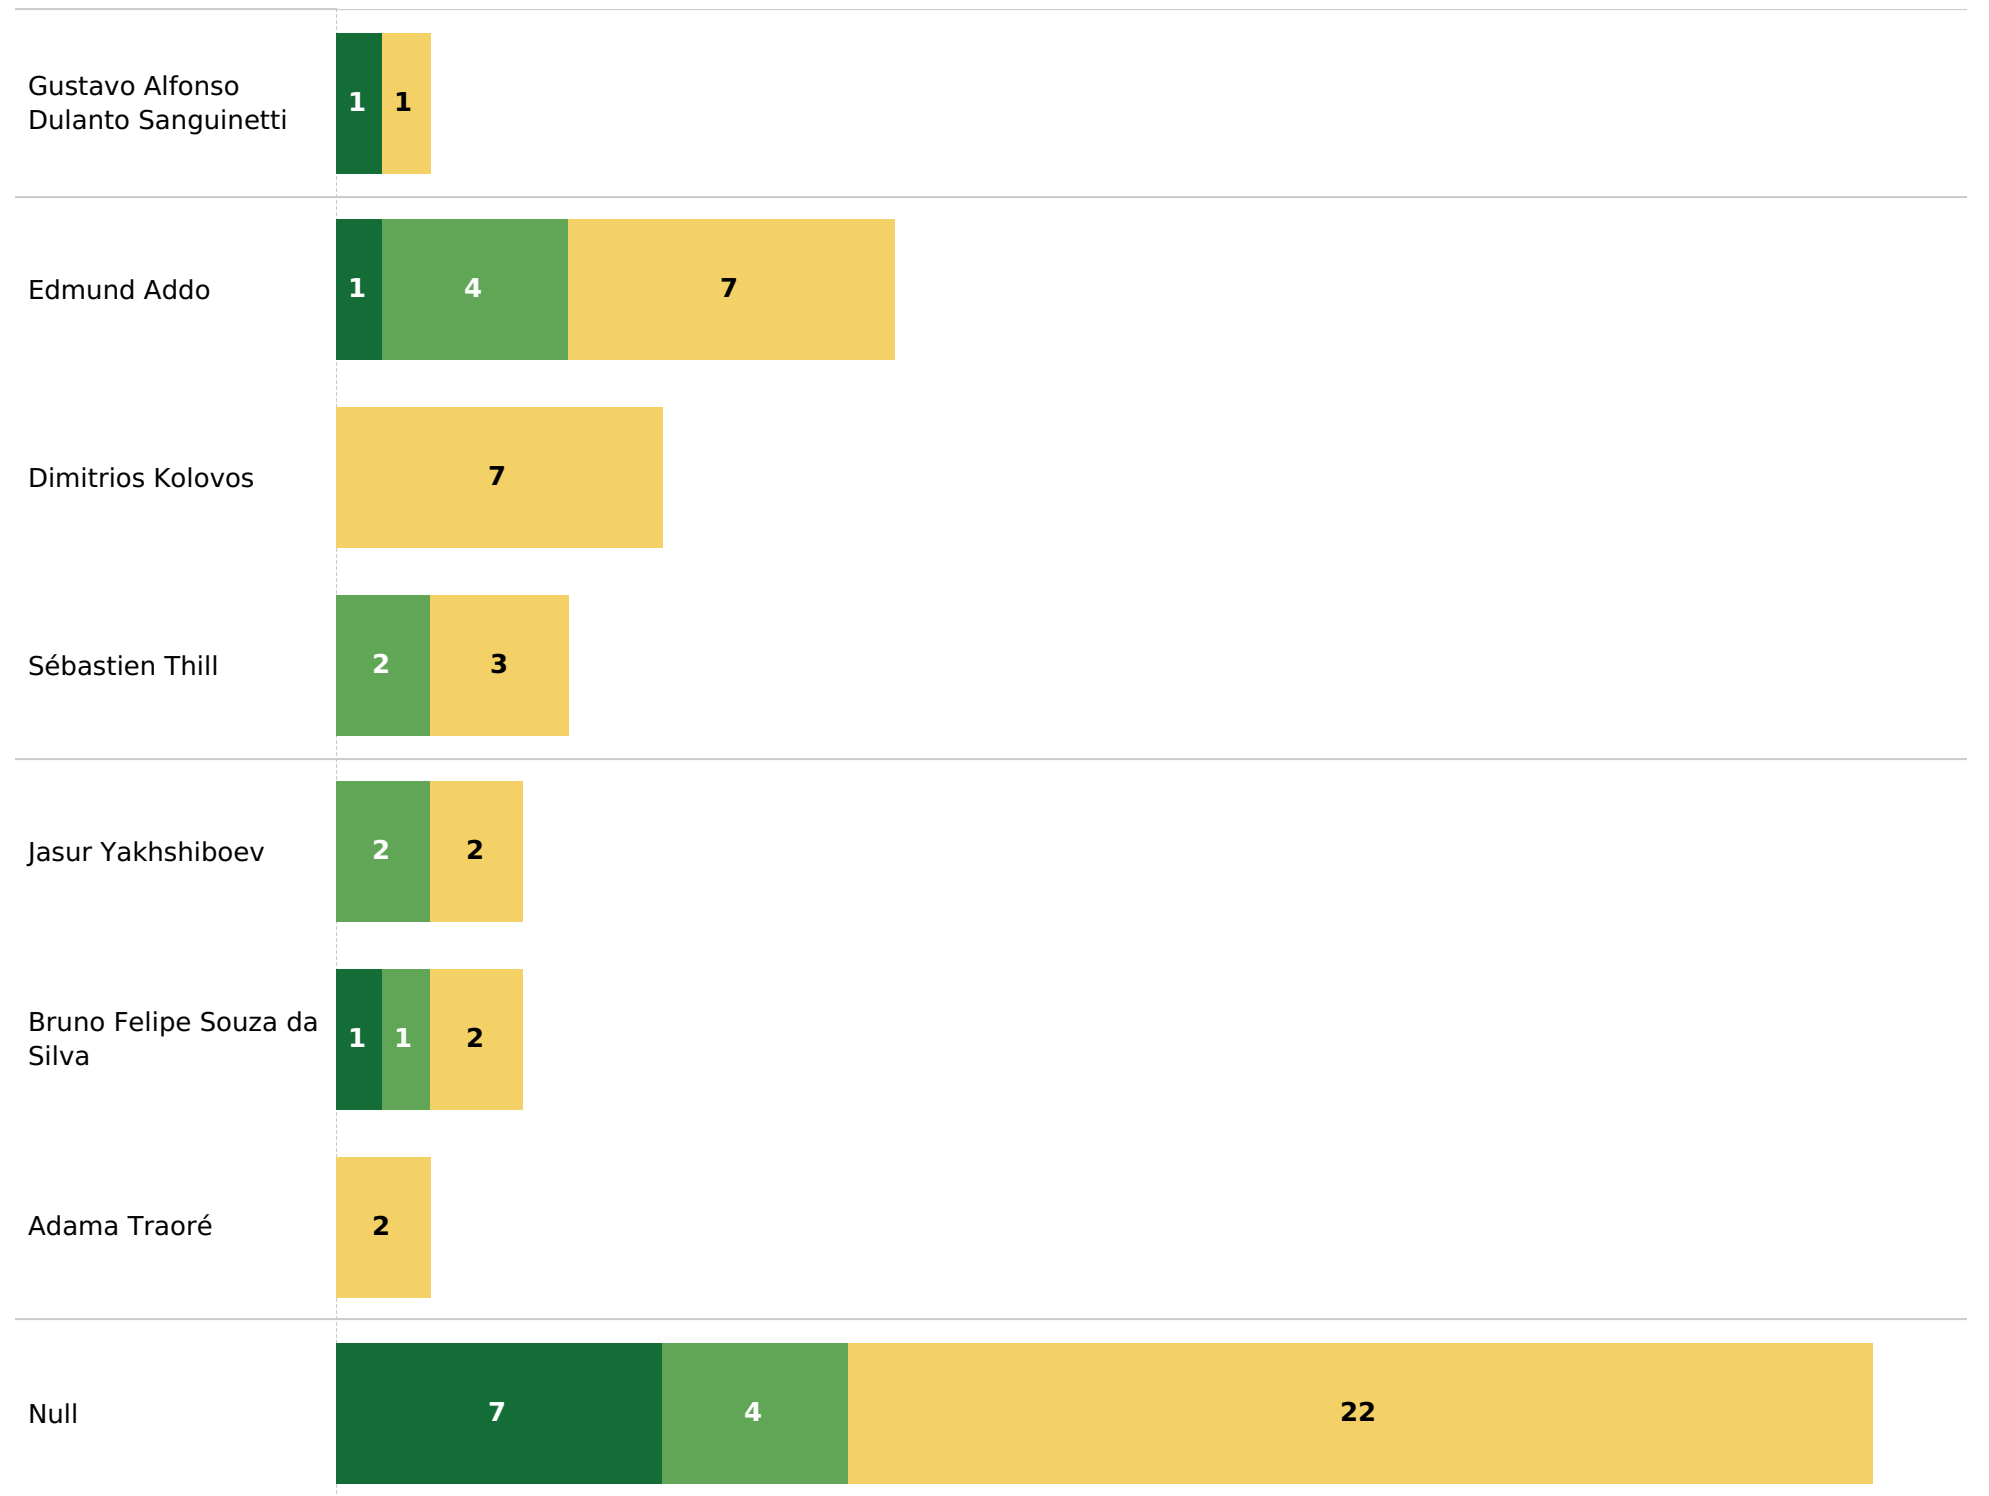

lost
neutral
won

Real Madrid

Loose ball duels

Loose ball duels won & neutral

■ lost
■ neutral
■ won

Sheriff

Defensive duels

Defensive duels won & neutral