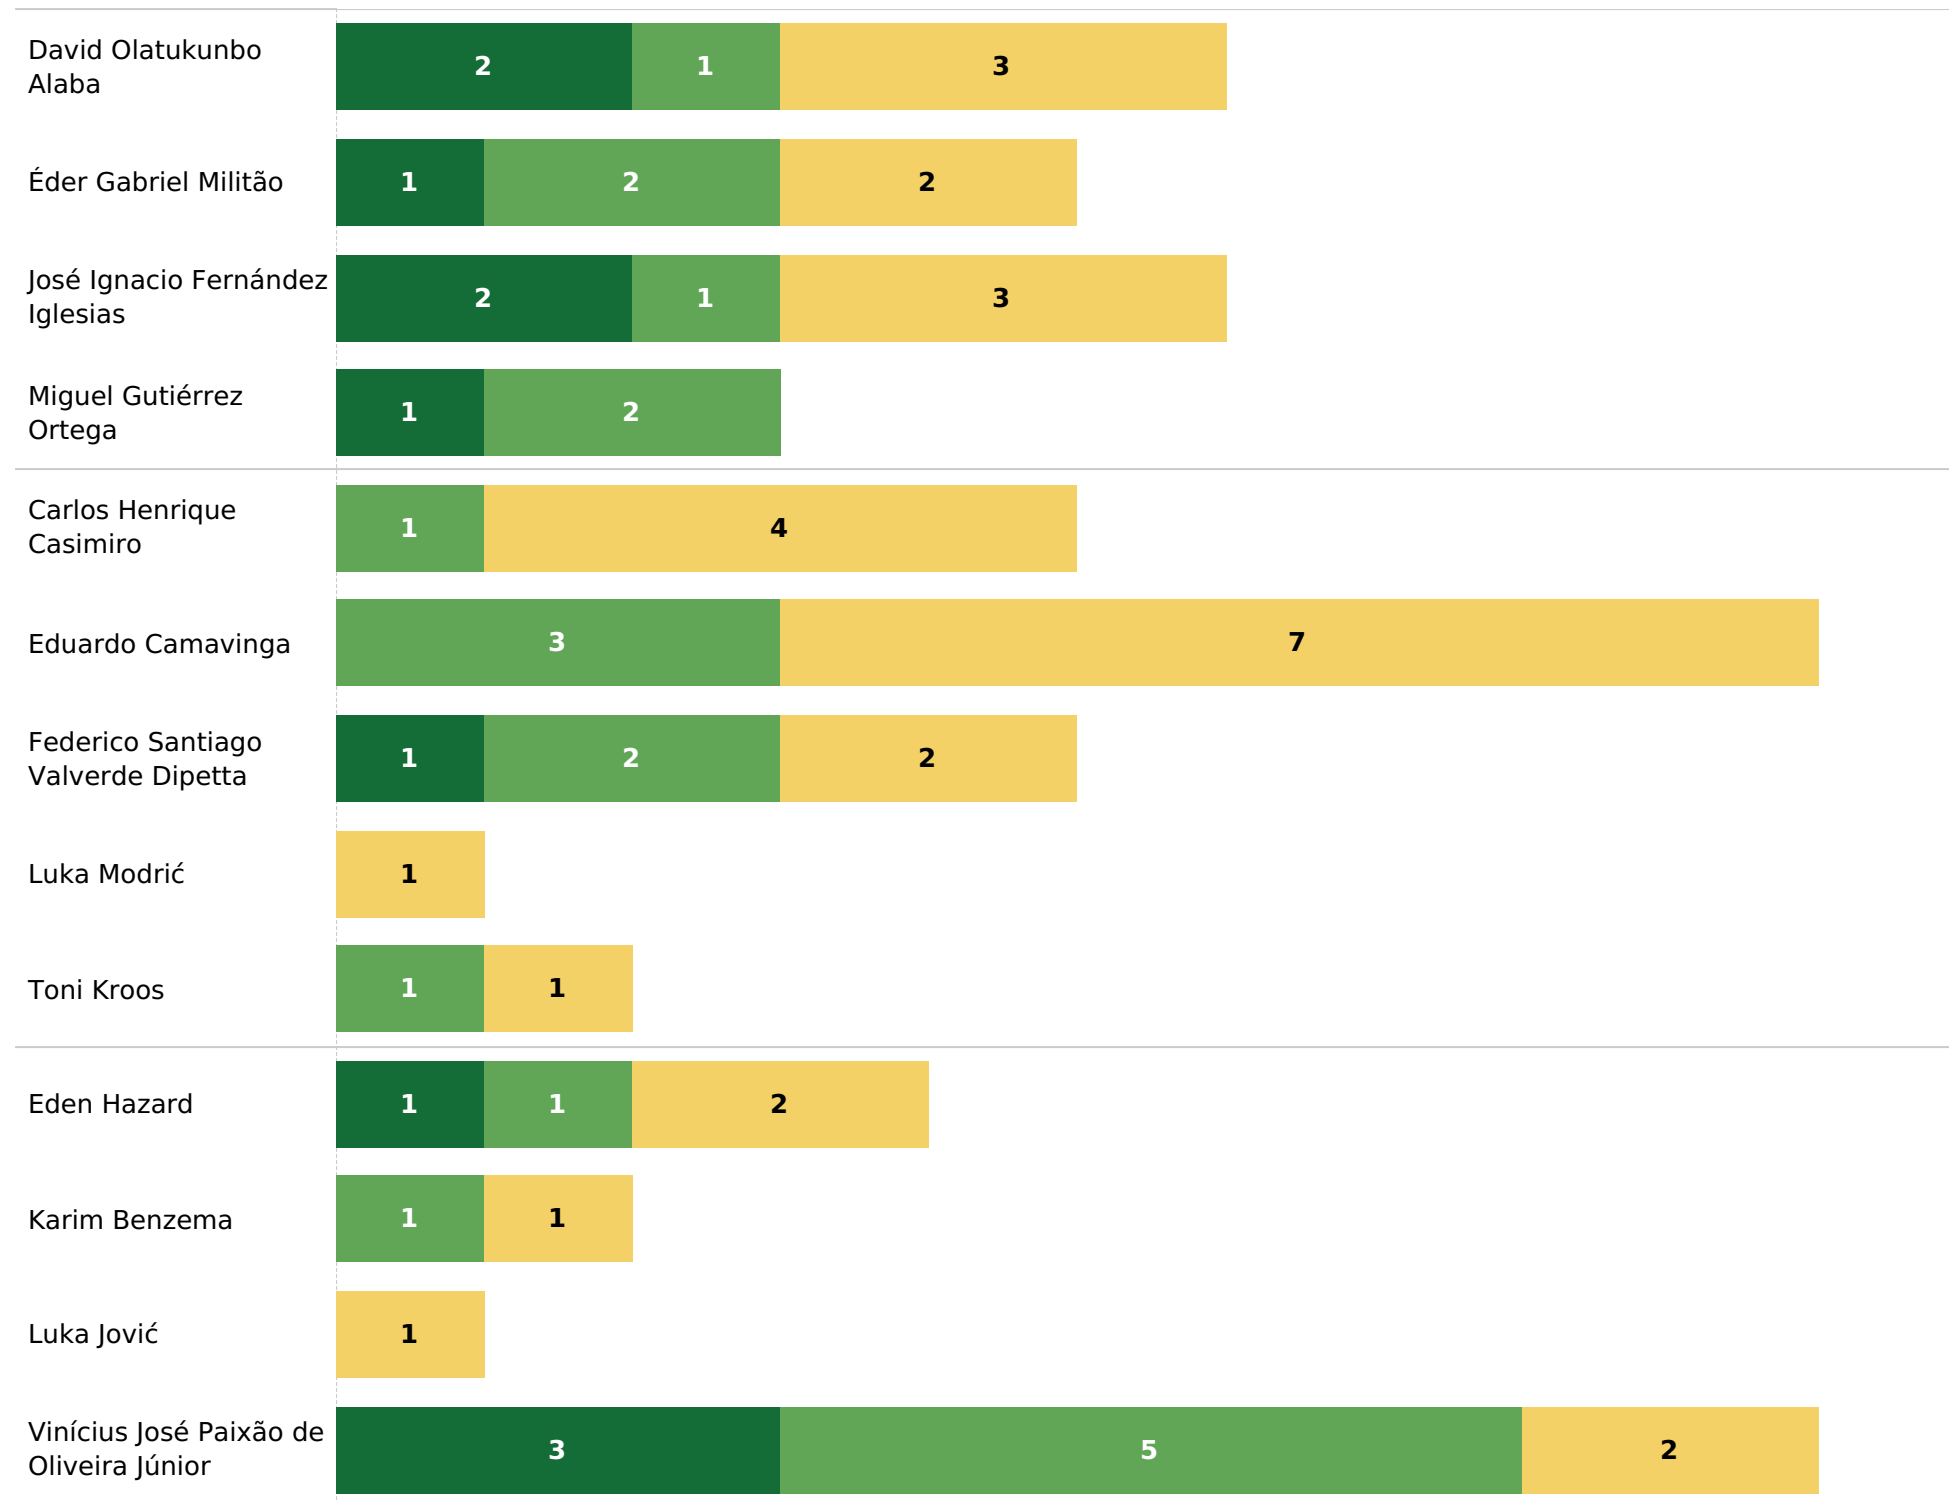

Defensive duels won & neutral