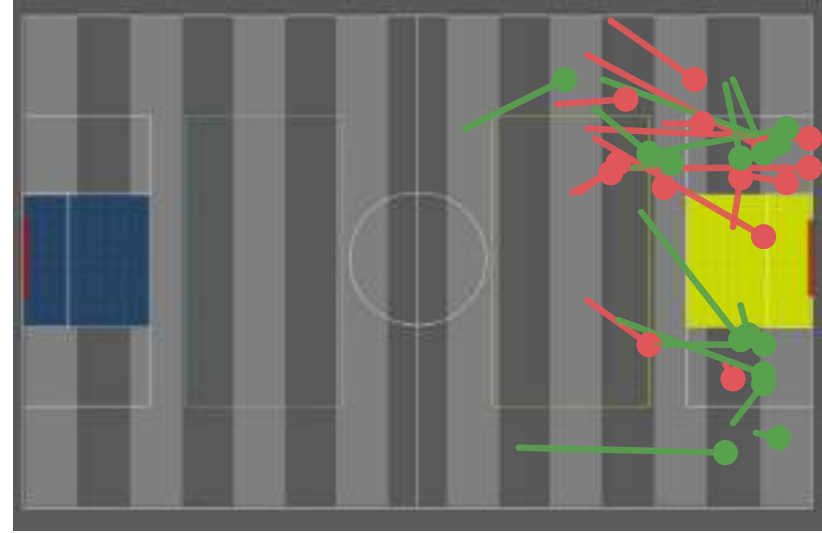

Real Madrid Smart passes