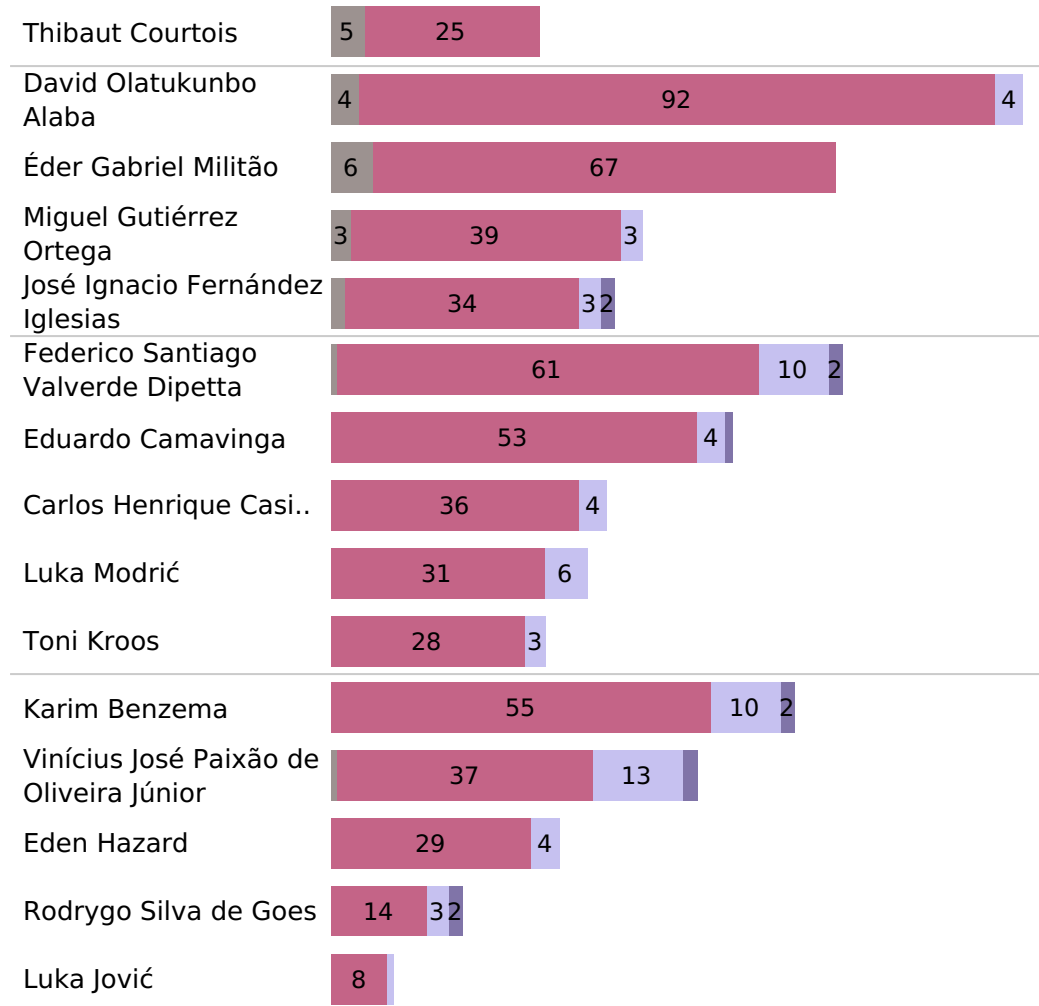

Sheriff Pass matrix

	Georgios Athanasiadis	Gustavo Alfonso Dulanto Sanguinet.	Boban Nikolov	Dimitrios Kolovos	Edmund Addo	Sébastien Thill	Adama Traoré	Bruno Felipe Souza da Silva	Jasur Yakhshiboev	Passes Received
Unknown	27	14		12	10	16	14	4	6	103
A. Traoré	1		1	1	1					4
D. Kolovos		1				2				3
E. Addo		1	1	1		4				7
G. Athanasiadis		4						1		5
G. Dulanto	2				2	1				5
J. Yakhshiboev	1			2						3
S. Thill	1	5		6			4			16
Passes Attempted	32	25	2	22	13	23	18	5	6	140

Real Madrid Pass zones

Real Madrid Smart passes

Real Madrid Crosses

Pass type

Pass ending location

Pass outcome

Smart pass High pass Hand pass
Simple pass Head pass Cross

Own 18 yard box Opp 18 yard box
Outside of box Opp 6 yard box

Unsuccessful Successful

👮 Sheriff Pass zones

👮 None Smart passes

👮 Sheriff Crosses

Pass type

Pass ending location

Pass outcome

■ Simple pass ■ Head pass
■ High pass ■ Hand pass