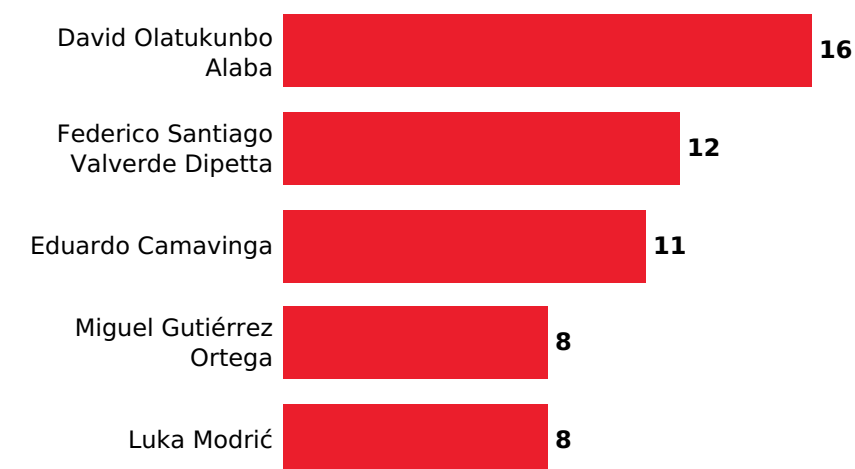

Passes to final third