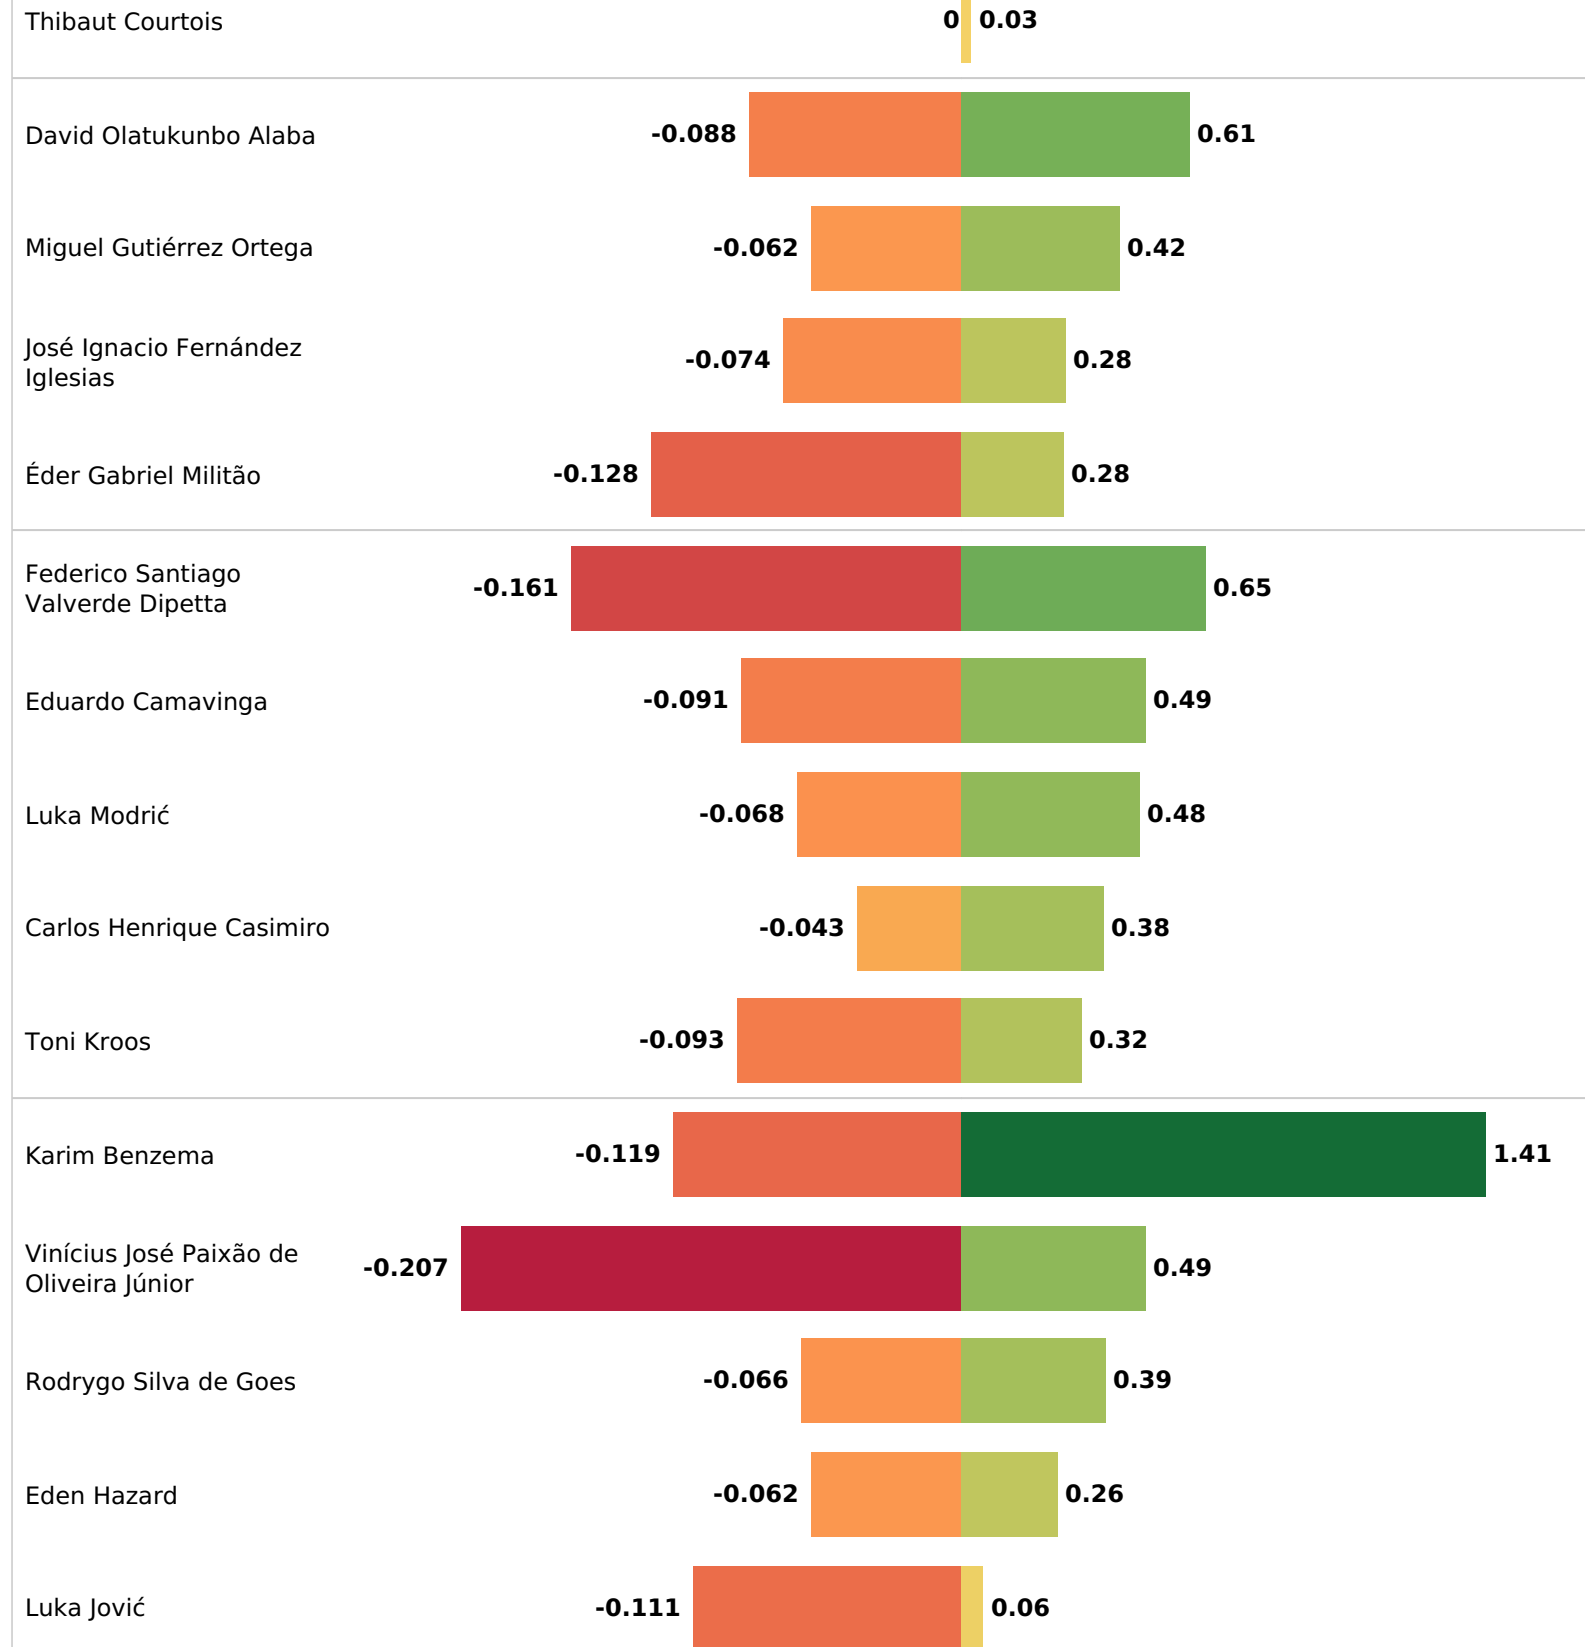

xT from Passes