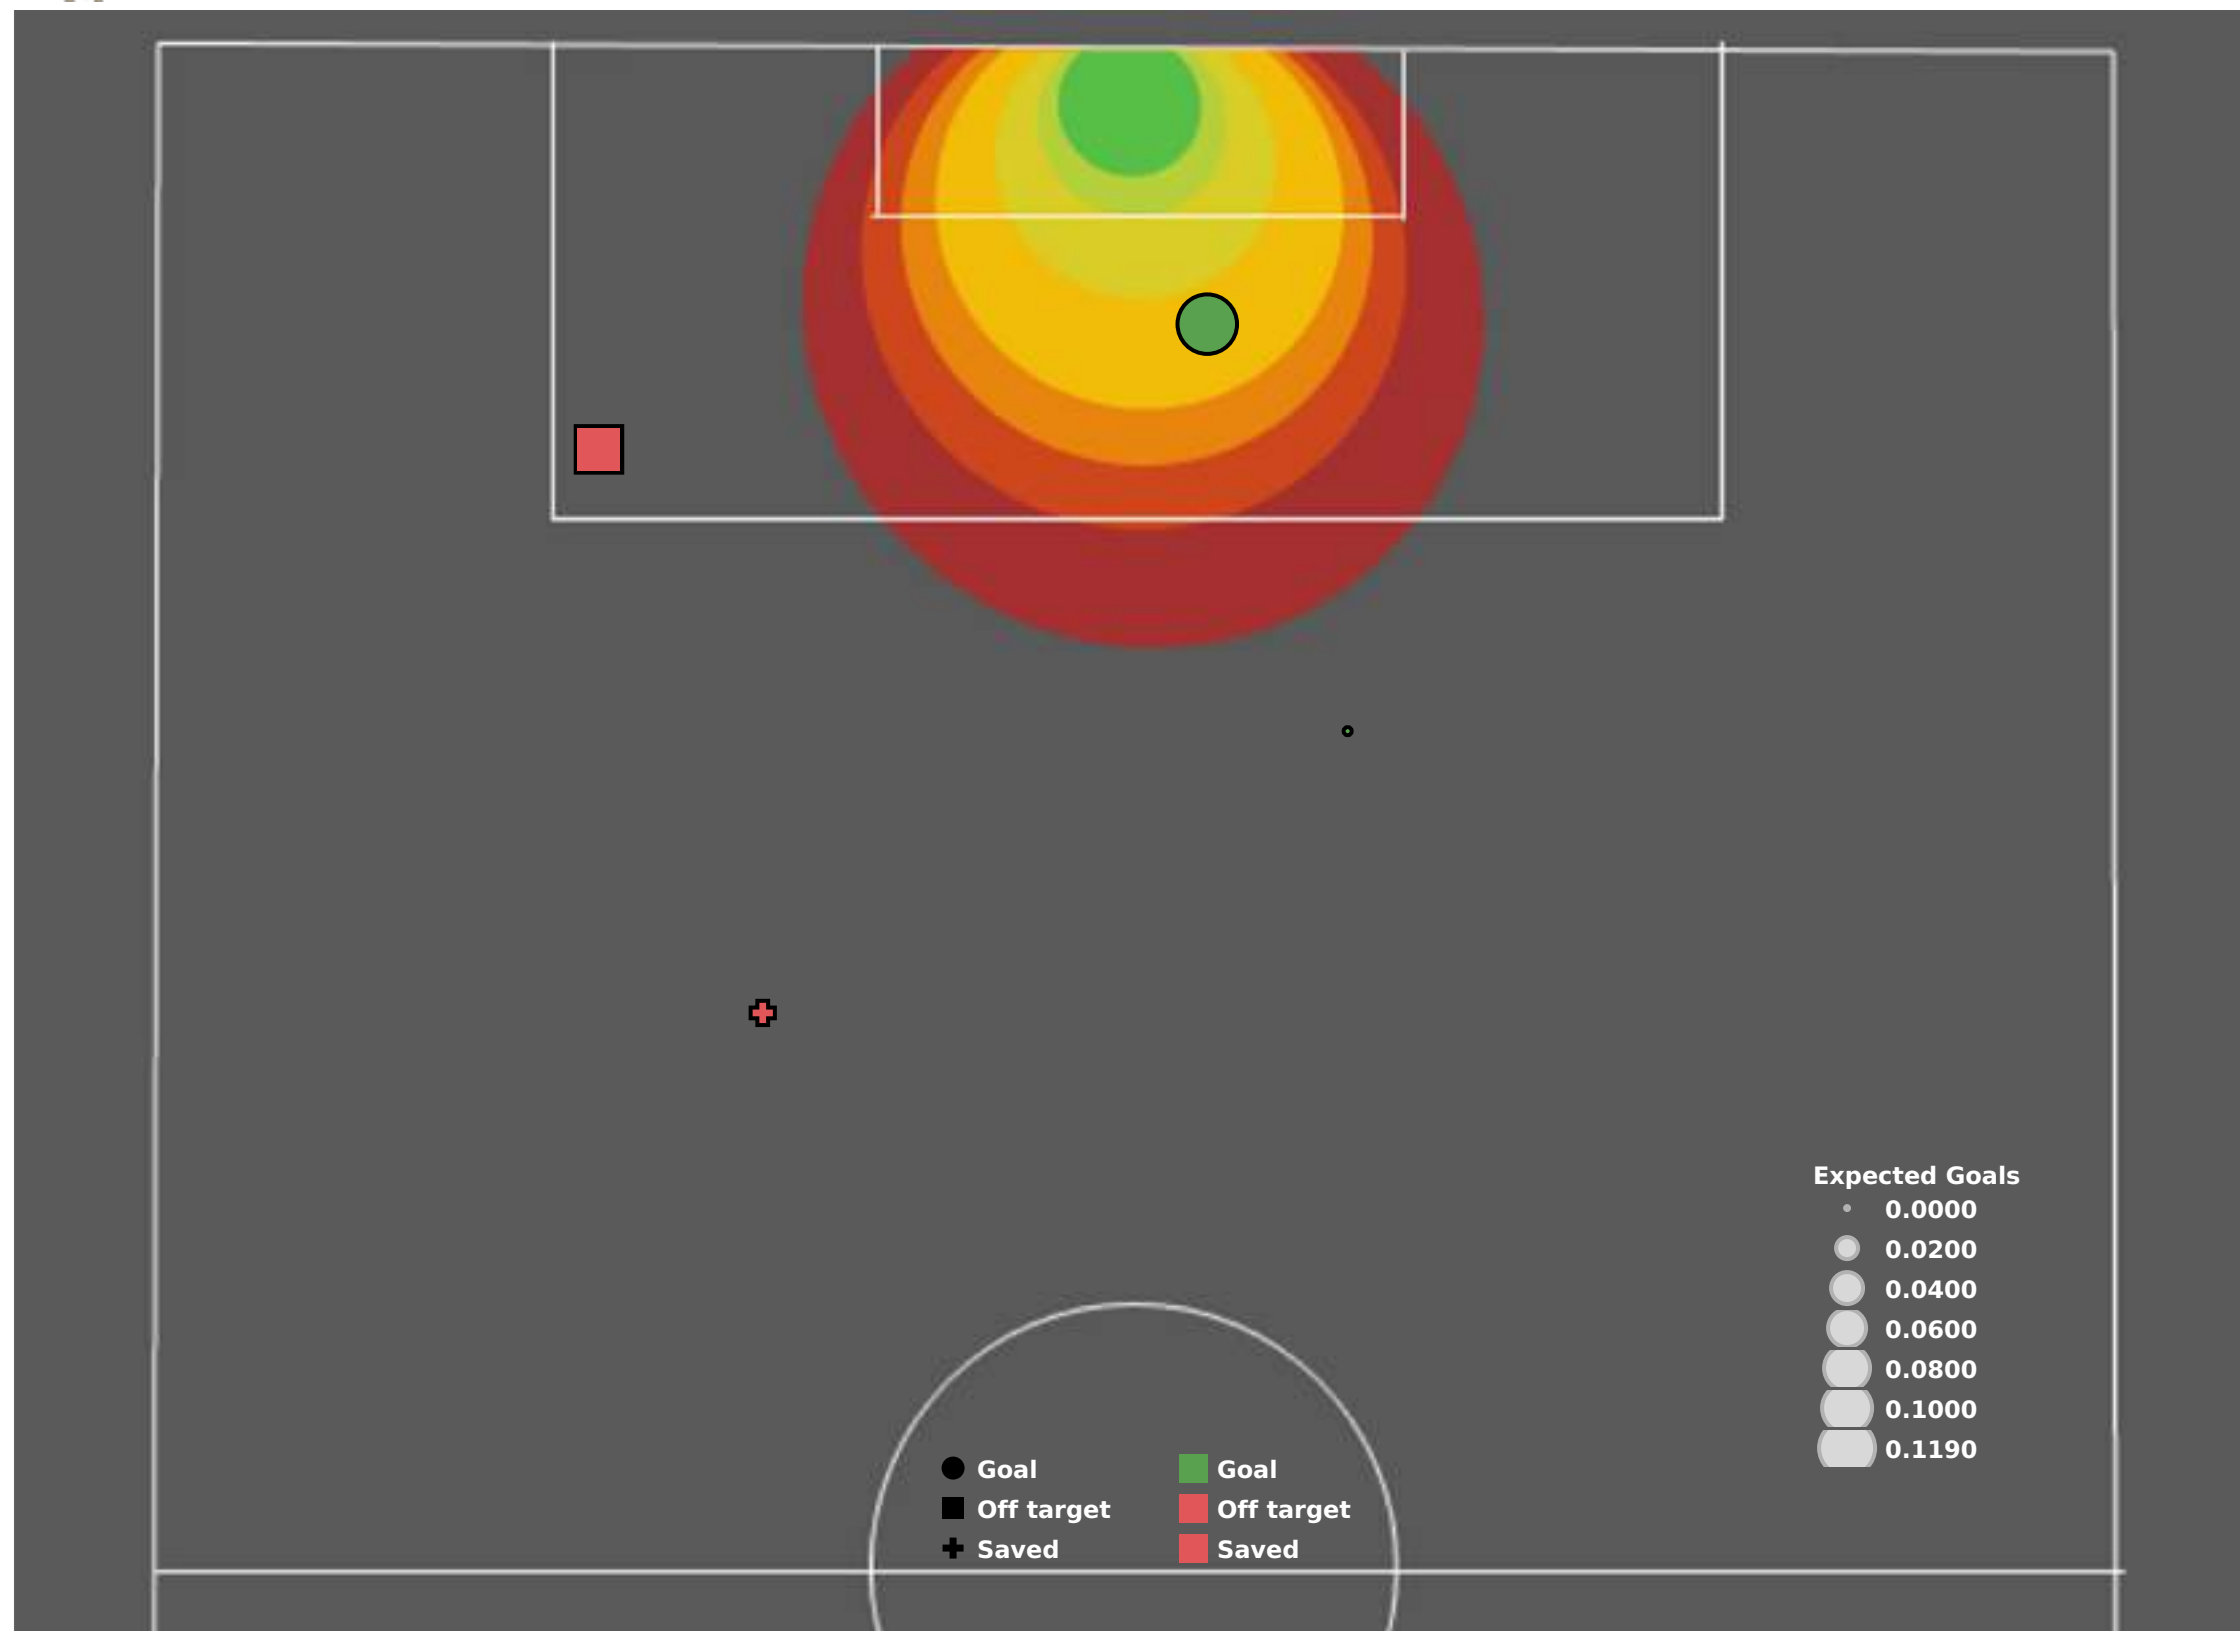

Match Overview

1 - 2

Expected goals

Passes to final third

Shots

Recoveries in Opp. half

Dribbles

Aerial duels won

Real Madrid's Shots

Sheriff's Shots

Real Madrid shots

Shots

Goals

Goals Expected

Shots On Target

xT Timeline