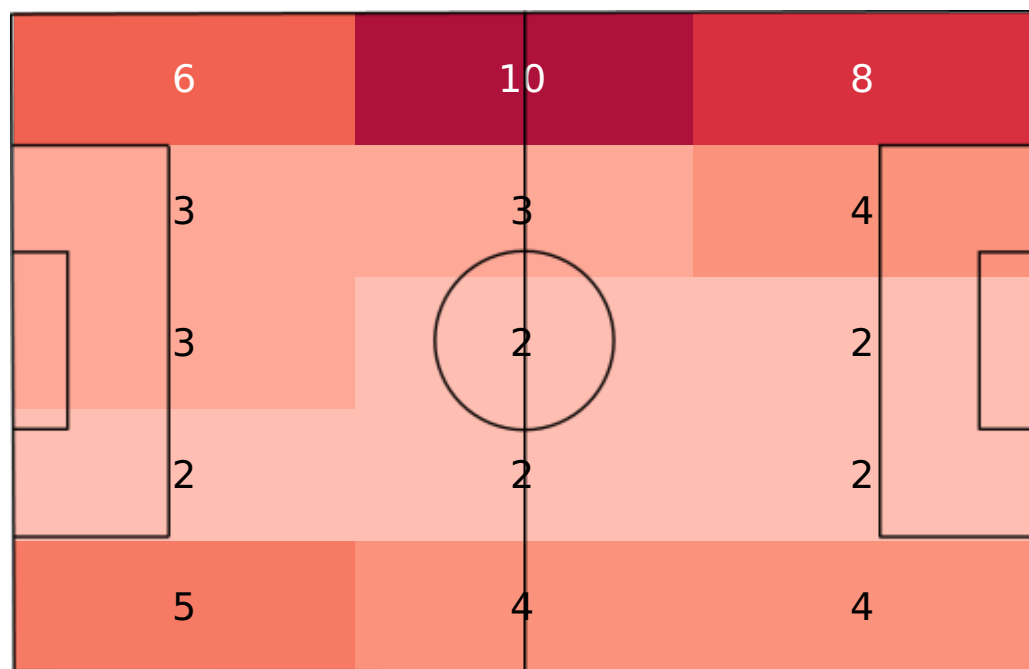

Defensive duels

Defensive duels won & neutral

Real Madrid

Aerial duels

Aerial duels won & neutral

Éder Gabriel Militão	2	2
Miguel Gutiérrez Ortega	1	2
José Ignacio Fernández Iglesias	1	2
David Olatukunbo Alaba	2	
Carlos Henrique Casimiro	1	1
Toni Kroos	1	
Luka Modrić	1	
Eduardo Camavinga	1	
Karim Benzema	2	
Vinícius José Paixão de Oliveira Júnior	1	
Luka Jović	1	
Eden Hazard	1	