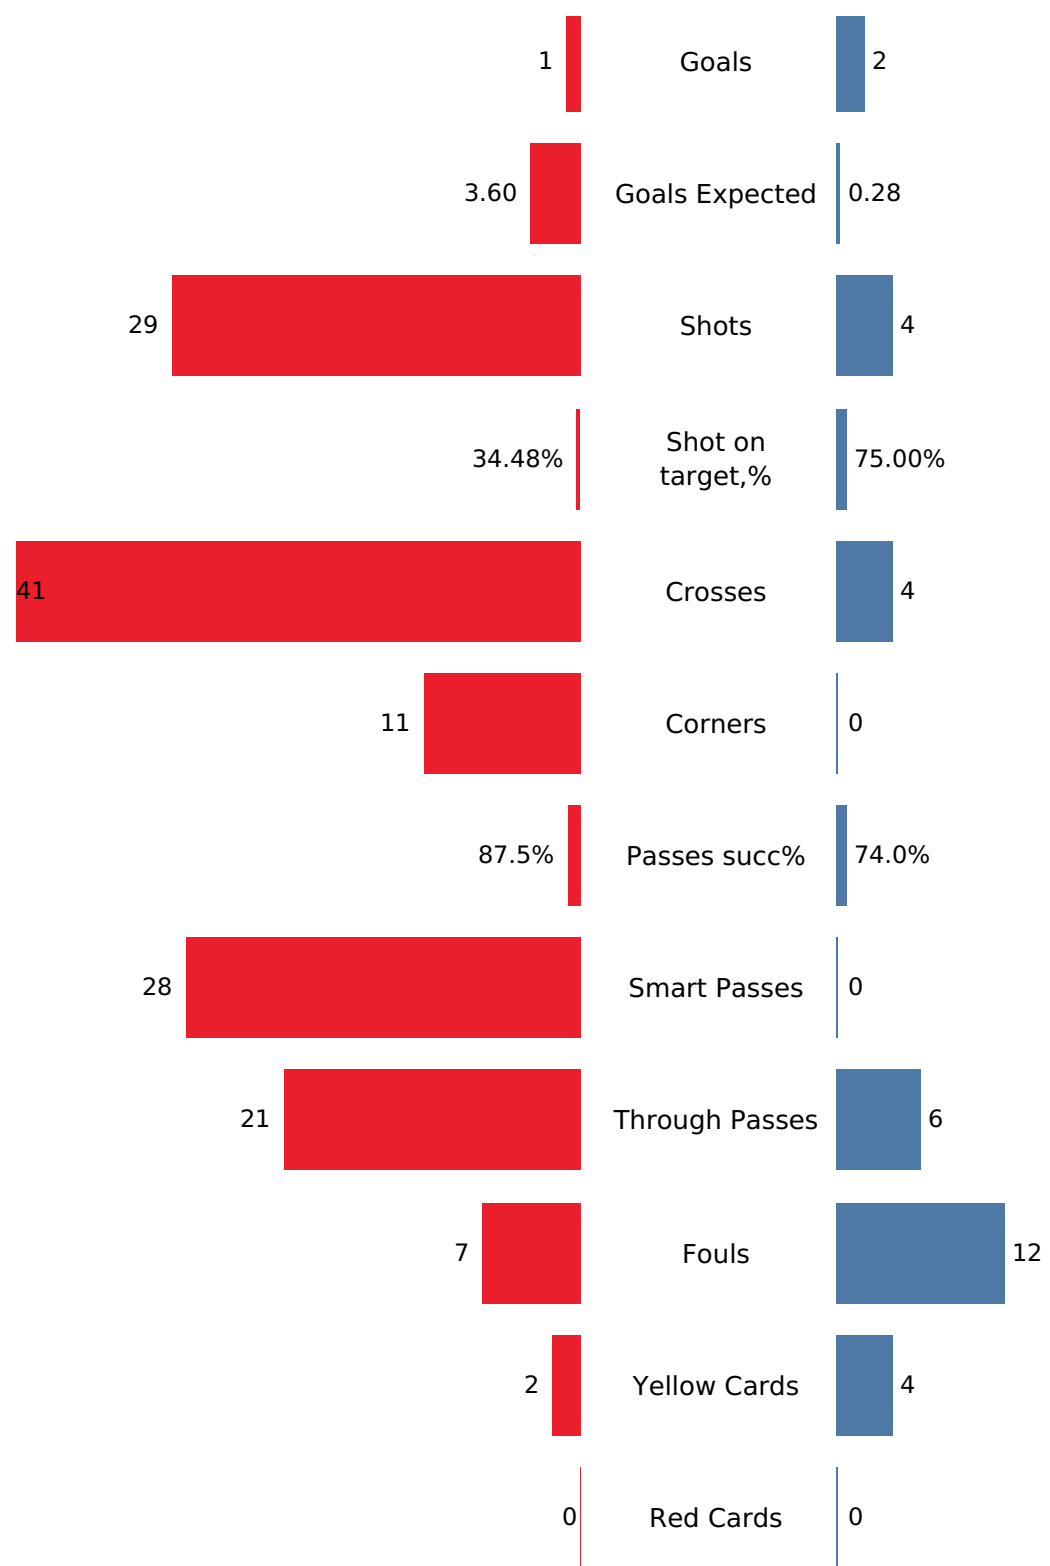

Match Overview

1 - 2