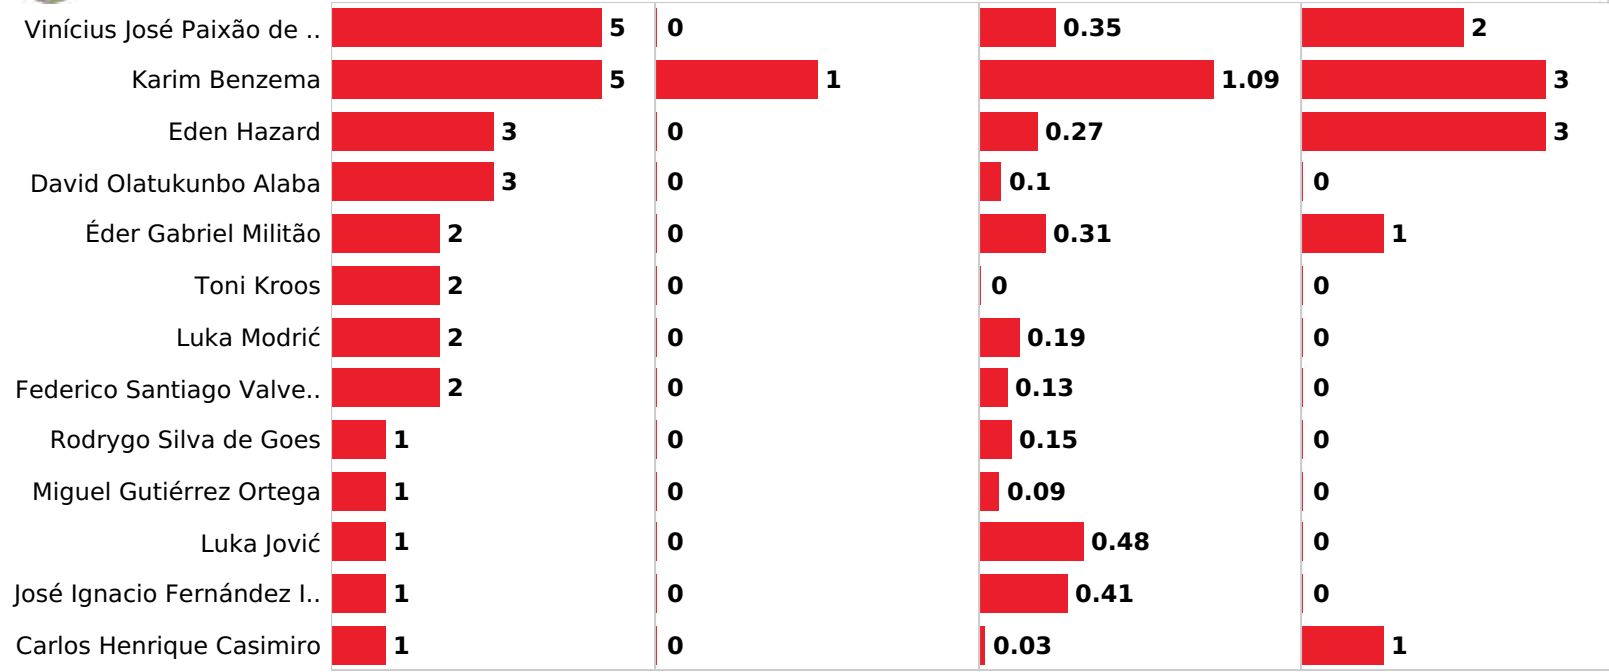

Real Madrid's Shots

Sheriff's Shots

Real Madrid shots

Shots

Goals

Goals Expected

Shots On Target

xT Timeline