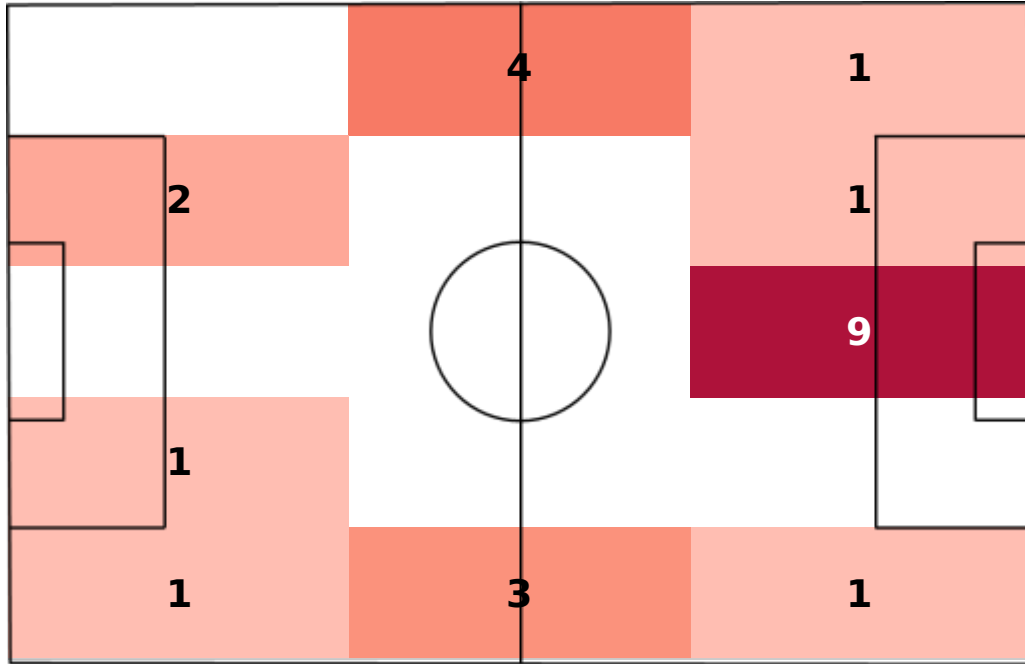

Defensive duels

Defensive duels won & neutral

Real Madrid

Aerial duels

Aerial duels won & neutral

Éder Gabriel Militão	2	2
Miguel Gutiérrez Ortega	1	2
José Ignacio Fernández Iglesias	1	2
David Olatukunbo Alaba	2	
Carlos Henrique Casimiro	1	1
Toni Kroos	1	
Luka Modrić	1	
Eduardo Camavinga	1	
Karim Benzema	2	
Vinícius José Paixão de Oliveira Júnior	1	
Luka Jović	1	
Eden Hazard	1	