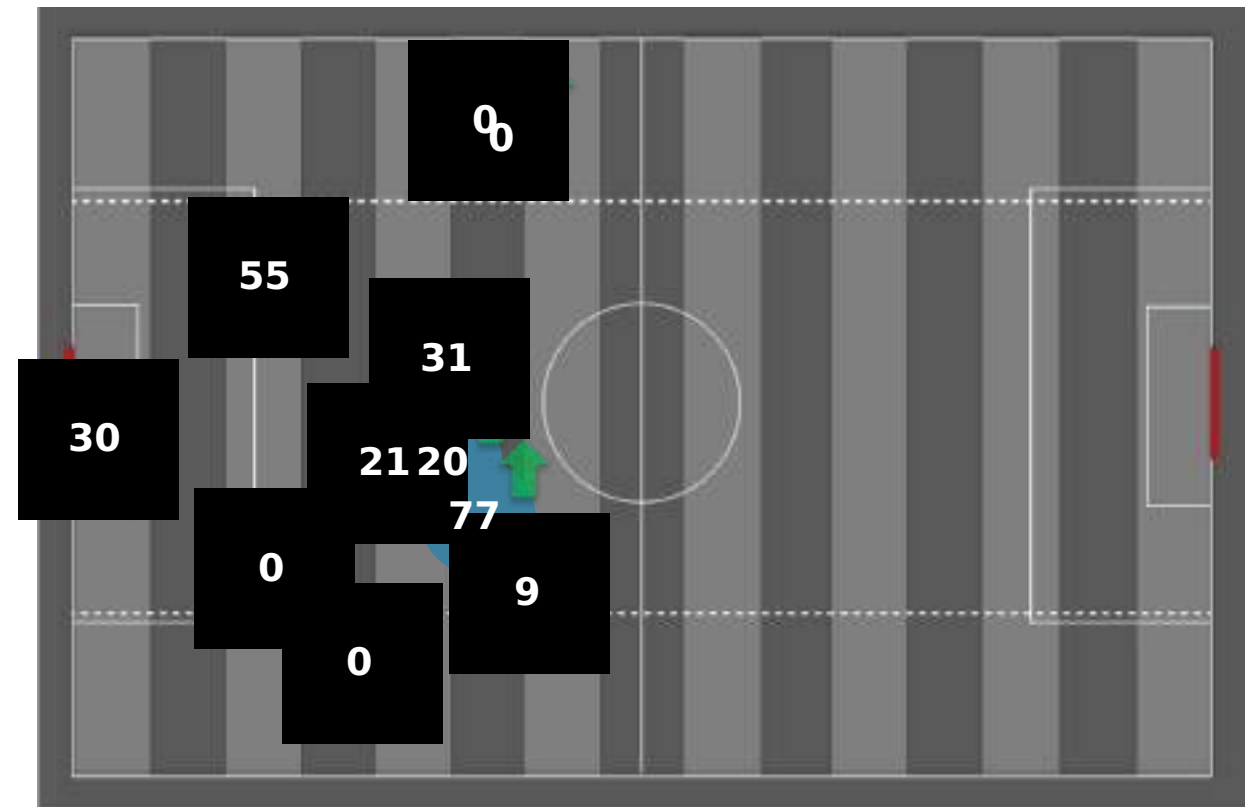

Average position final XI