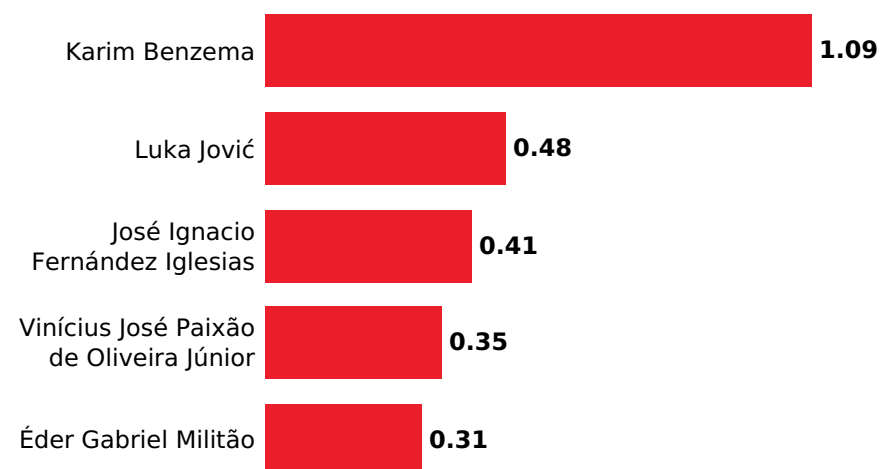

Expected goals