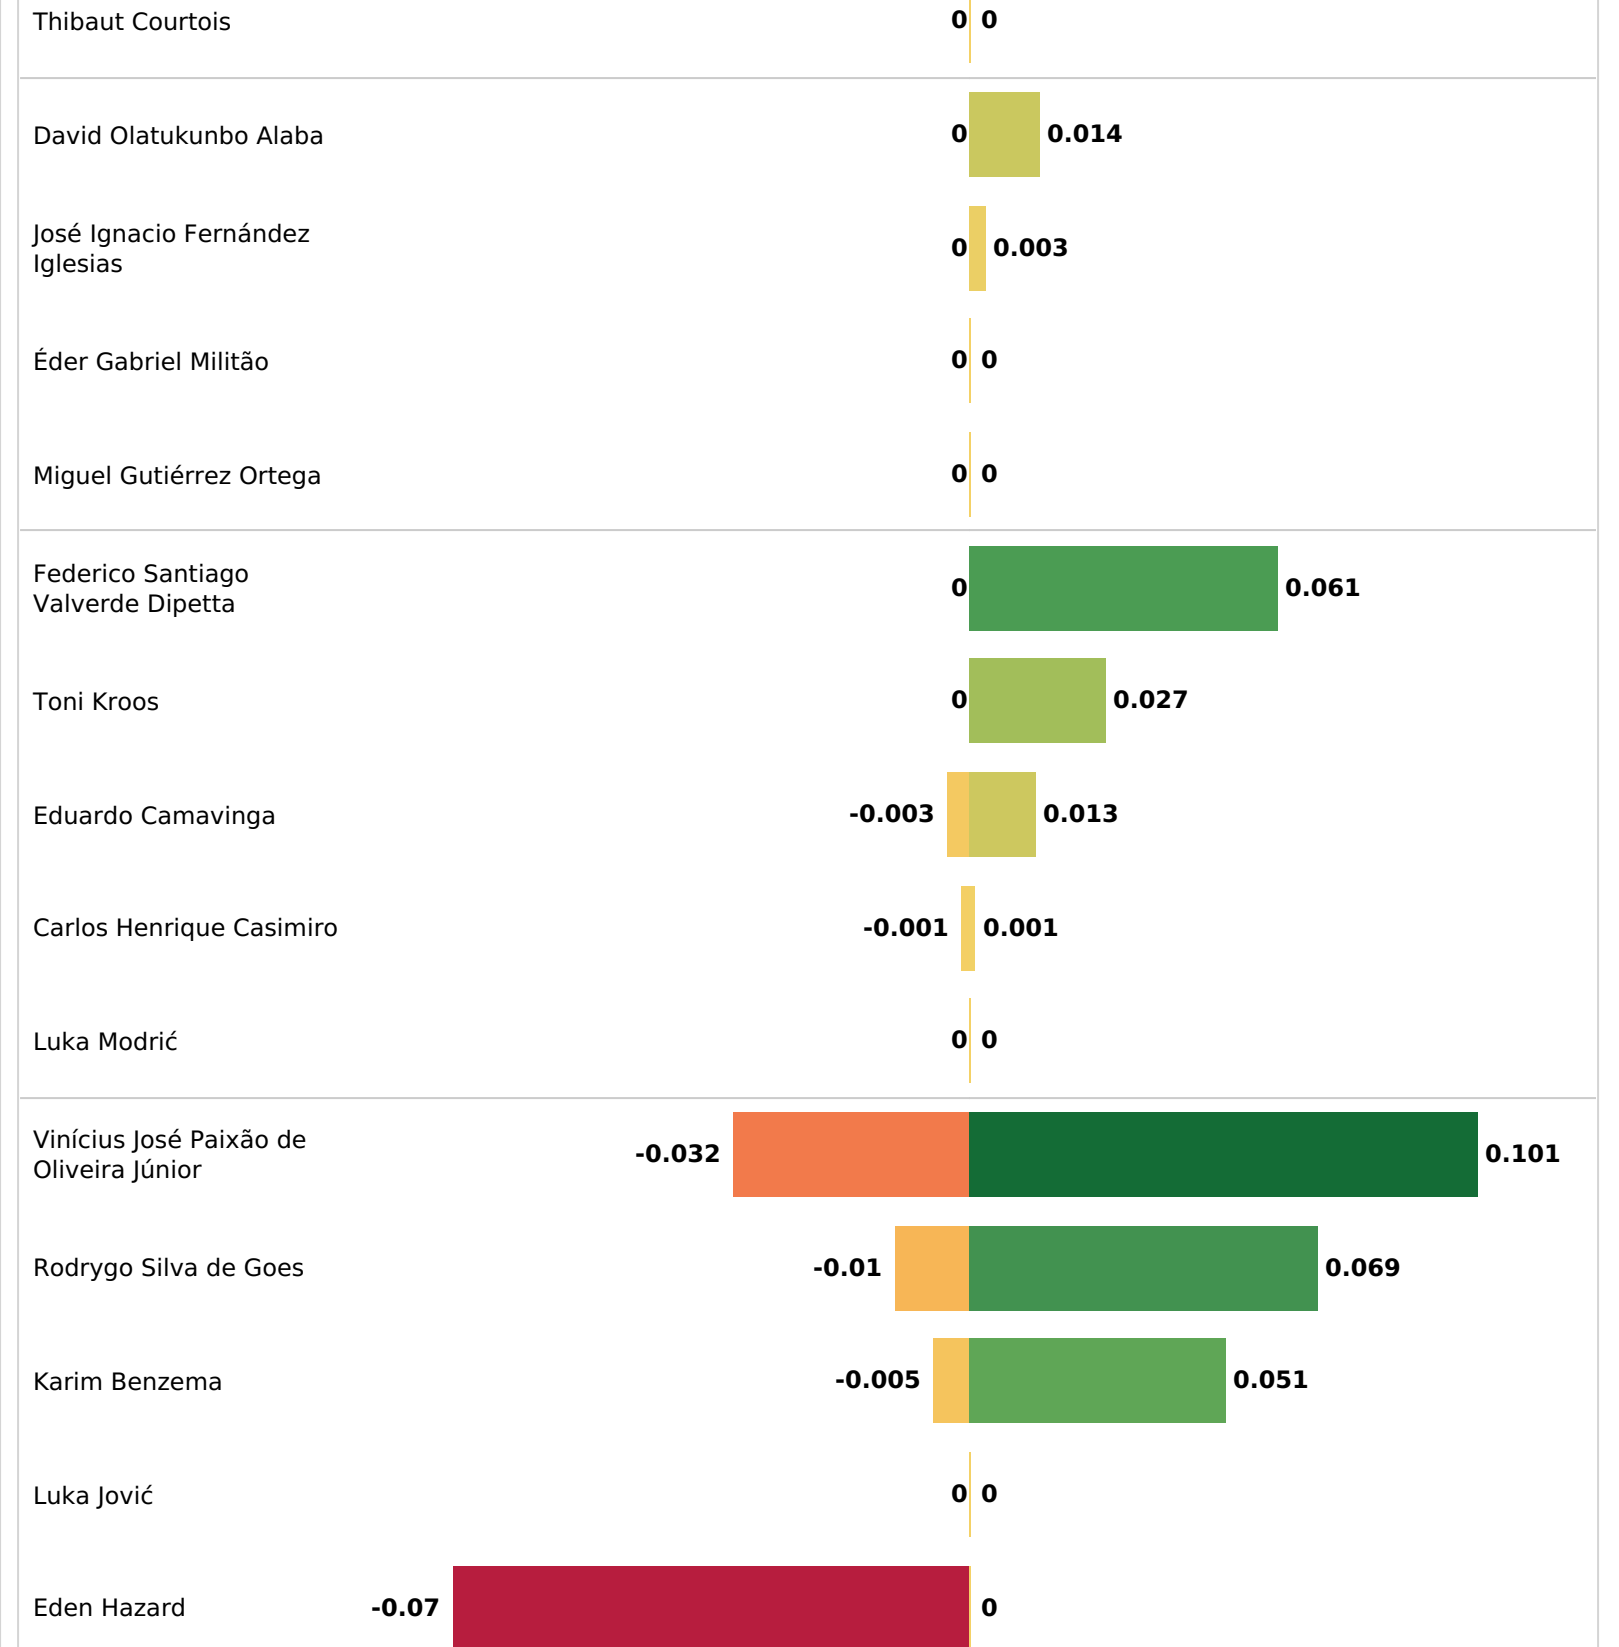

Passes

Pass Accuracy

Total Passes Xt

xT from Passes

xT from Dribbles

Sheriff's xT creation zones

Passes & Expected threat

Georgios Athanasiadis	14	64.29%	0.044
Gustavo Alfonso Dulanto Sanguinetti	24	75.00%	-8.67361738e-19
Sébastien Thill	23	86.96%	0.125
Dimitrios Kolovos	22	77.27%	0.102
Edmund Addo	13	84.62%	0.046
Boban Nikolov	2	100.00%	0.001
Adama Traoré	18	61.11%	-0.082
Jasur Yakhshiboev	6	66.67%	0.073
Bruno Felipe Souza da Silva	5	40.00%	0.001