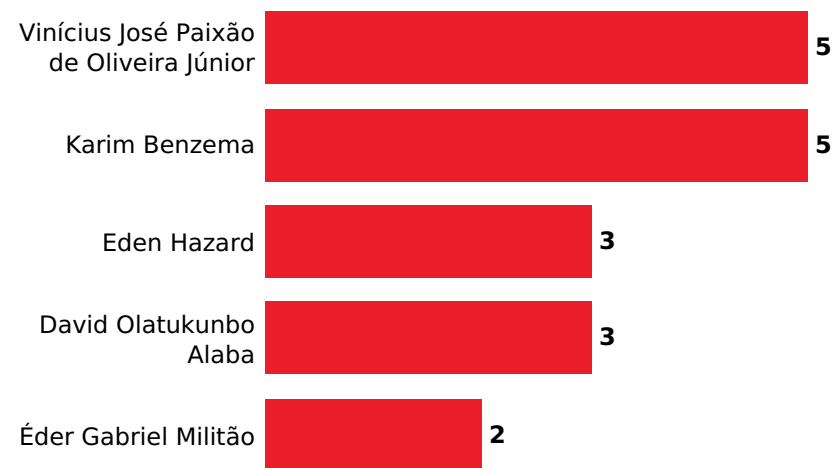

Match Overview

1 - 2

Expected goals

Passes to final third

Shots

Recoveries in Opp. half

Dribbles

Aerial duels won

Real Madrid's Shots

Sheriff's Shots

Real Madrid shots

Shots

Goals

Goals Expected

Shots On Target

xT Timeline