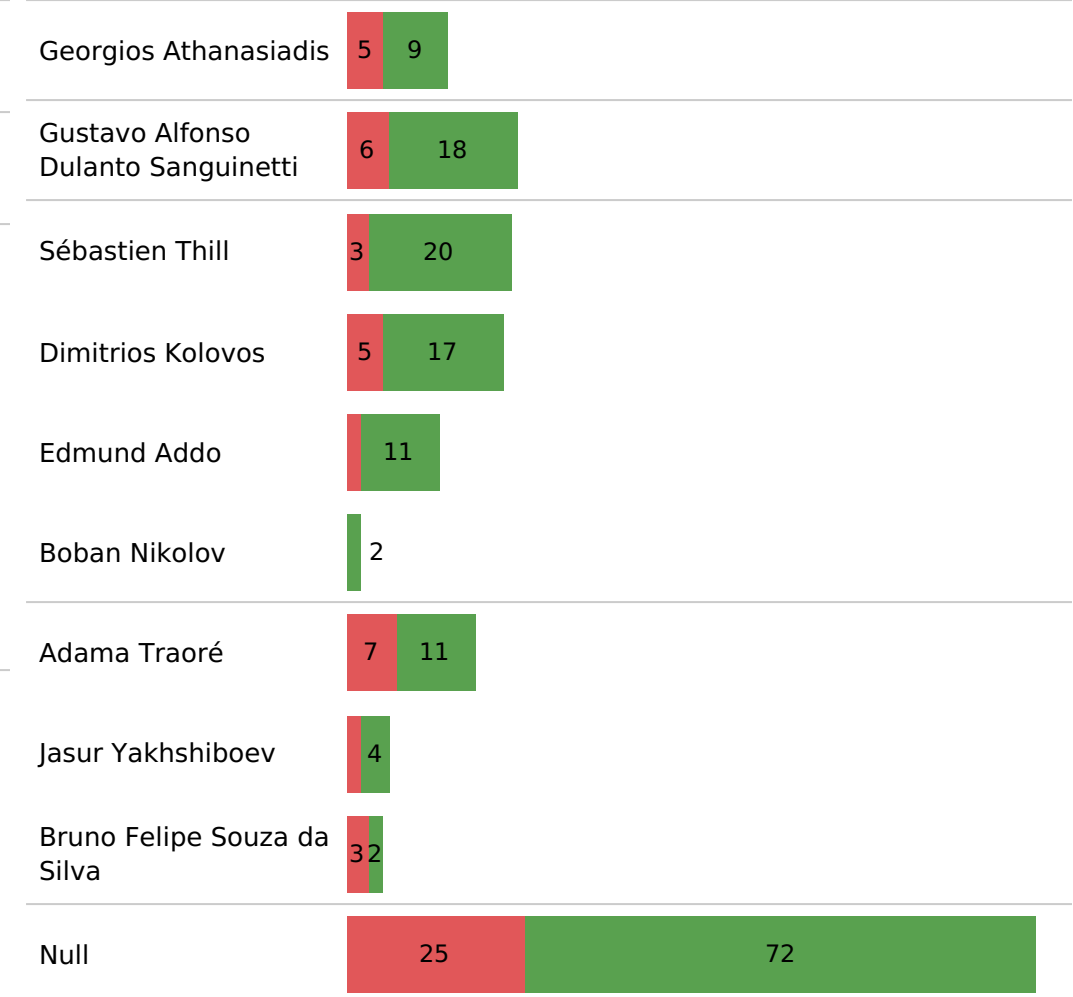

Unsuccessful Successful

👮 Sheriff Pass zones

👮 None Smart passes

👮 Sheriff Crosses

Pass type

Pass ending location

Pass outcome

■ Simple pass ■ Head pass
■ High pass ■ Hand pass

■ Own 18 yard box ■ Opp 18 yard box
■ Outside of box

■ Unsuccessful ■ Successful

Real Madrid's xT creation zones

Passes & Expected threat

Player	Passes	Pass Accuracy	Total Passes Xt
Thibaut Courtois	30	96.67%	0.027
David Olatukunbo Alaba	100	92.00%	0.521
Éder Gabriel Militão	73	94.52%	0.148
Miguel Gutiérrez Ortega	45	84.44%	0.362
José Ignacio Fernández Iglesias	41	82.93%	0.206
Federico Santiago Valverde Dipetta	74	79.73%	0.491
Eduardo Camavinga	58	89.66%	0.4
Carlos Henrique Casimiro	40	85.00%	0.34
Luka Modrić	37	94.59%	0.407
Toni Kroos	31	96.77%	0.231
Karim Benzema	67	83.58%	1.286
Vinícius José Paixão de Oliveira Júnior	53	75.47%	0.286
Eden Hazard	33	81.82%	0.198
Rodrygo Silva de Goes	19	94.74%	0.322
Luka Jović	9	88.89%	-0.052