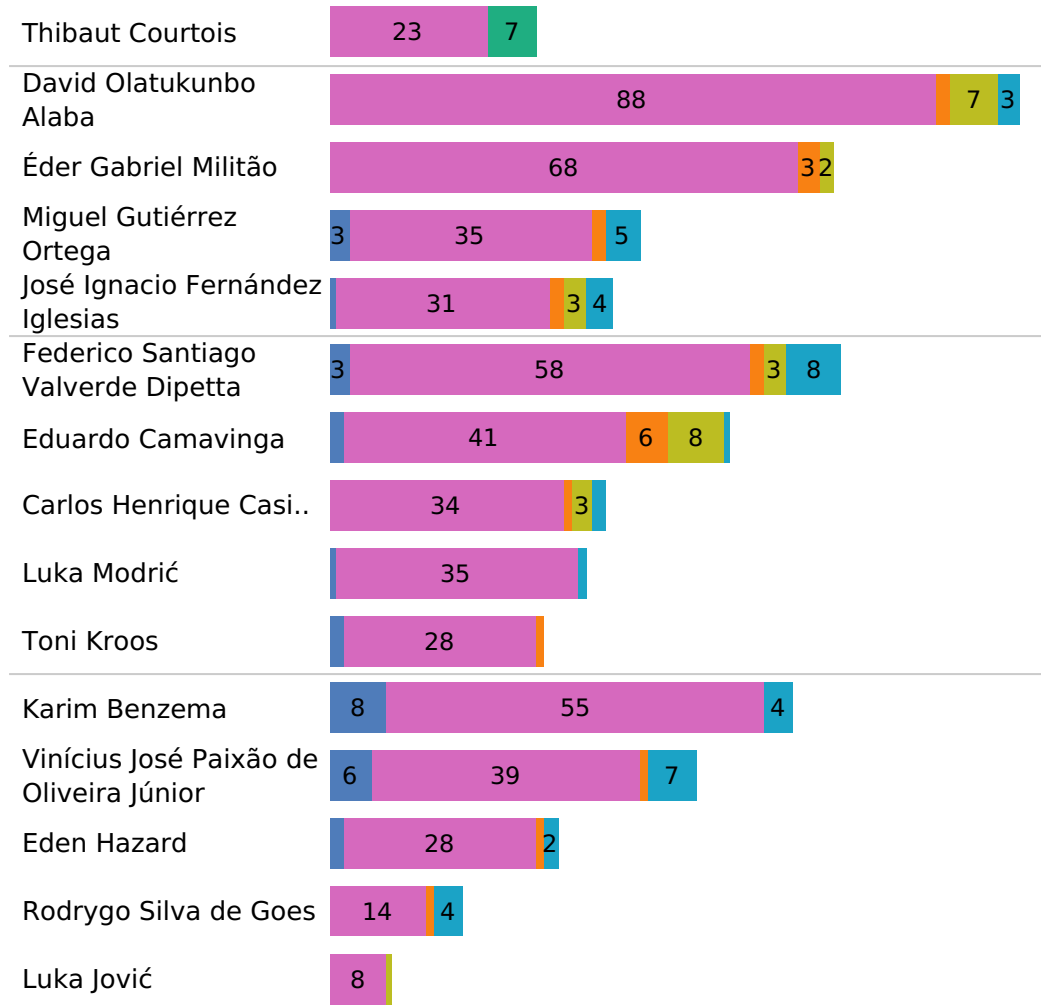

Sheriff Pass matrix

	Georgios Athanasiadis	Gustavo Alfonso Dulanto Sanguinet.	Boban Nikolov	Dimitrios Kolovos	Edmund Addo	Sébastien Thill	Adama Traoré	Bruno Felipe Souza da Silva	Jasur Yakhshiboev	Passes Received
Unknown	27	14		12	10	16	14	4	6	103
A. Traoré	1		1	1	1					4
D. Kolovos		1				2				3
E. Addo		1	1	1		4				7
G. Athanasiadis		4						1		5
G. Dulanto	2				2	1				5
J. Yakhshiboev	1			2						3
S. Thill	1	5		6			4			16
Passes Attempted	32	25	2	22	13	23	18	5	6	140

Real Madrid Pass zones

Real Madrid Smart passes

Real Madrid Crosses

Pass type

Pass ending location

Pass outcome

Smart pass High pass Hand pass
Simple pass Head pass Cross

Own 18 yard box Opp 18 yard box
Outside of box Opp 6 yard box

Unsuccessful Successful

👮 Sheriff Pass zones

👮 None Smart passes

👮 Sheriff Crosses

Pass type

Pass ending location

Pass outcome

■ Simple pass ■ Head pass
■ High pass ■ Hand pass