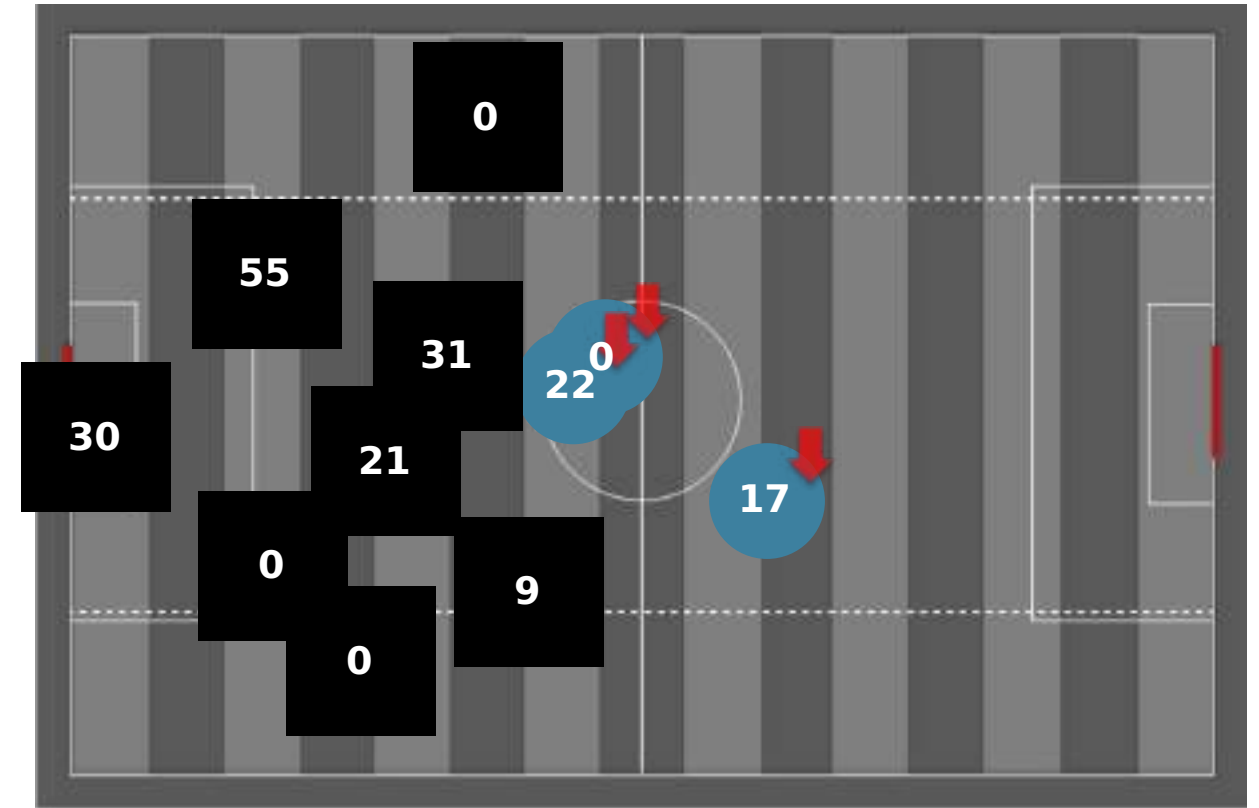

Average position

Average position starting XI

Average position final XI

Sheriff Lineup

Starting XI	gk	30	Georgios Athanasiadis	🟢
	lcb	55	Gustavo Alfonso Dulanto Sangui..	🟢
	amf	22	Dimitrios Kolovos	🔴↓
	ldmf	31	Sébastien Thill	🟢
	rdmf	21	Edmund Addo	🟢
	cf	17	Jasur Yakhshiboev	🔴↓
	ramf	9	Adama Traoré	🟢
	lamf	Null	Null	🔴↓
	lb	Null	Null	🟢
	rb	Null	Null	🟢
Bench	amf	20	Boban Nikolov	🟢↑
	lamf+ra..	77	Bruno Felipe Souza da Silva	🟢↑
	amf	1	Dumitru Celeadnic	🟢
	amf	33	Sergiu Pașcenco	🟢
	amf	19	Serafim Cojocari	🟢
	amf	Null	Null	🟢
amf	Null	Null	🟢↑	

🏆 Sheriff : 4-2-3-1

1	Dumitru Celeadnic	
33	Sergiu Pașenco	
30	Georgios Athanasiadis	
19	Serafim Cojocari	
55	Gustavo Alfonso Dulanto Sanguinetti	
21	Edmund Addo	
31	Sébastien Thill	
9	Adama Traoré	
0	Null	
22	Dimitrios Kolovos	92 ↓
17	Jasur Yakhshiboev	56 ↓
0	Null	77 ↓
20	Boban Nikolov	5 ↑
77	Bruno Felipe Souza da Silva	41 ↑
0	Null	20 ↑

Average position

Average position starting XI

Average position final XI

General		
Goals	1	2
XG	3.62	0.28
Shots	29	4
Shots On Target	12	3
Shots Blocked	10	0
Shots Post	0	0
Shots Wide	7	1
Inside Box Shots	16	2
Outside Box Shots	13	2
Corners	13	0
Freekicks	5	0
Offsides	4	2
Fouls	7	12
Yellow Cards	2	4
Red Cards	0	0