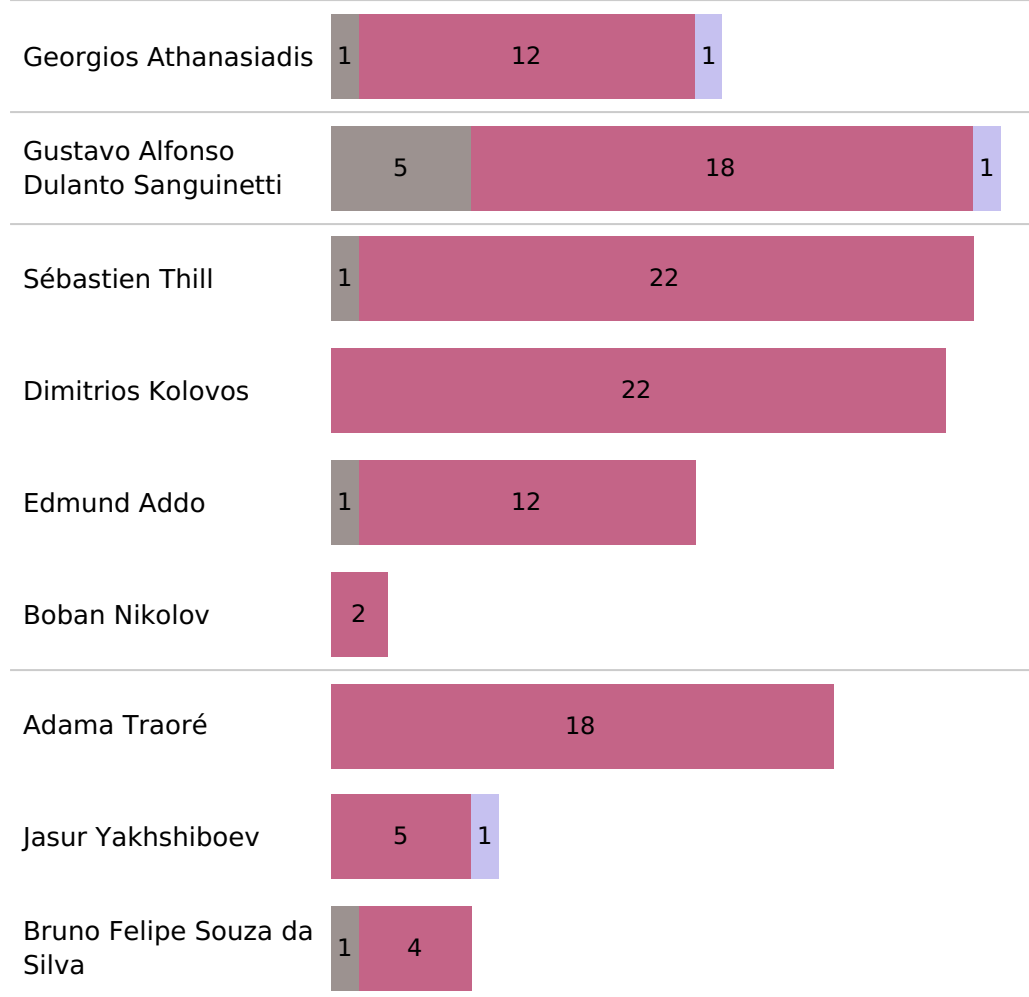

Unsuccessful Successful

👮 Sheriff Pass zones

👮 None Smart passes

👮 Sheriff Crosses

Pass type

Pass ending location

Pass outcome

■ Simple pass ■ Head pass
■ High pass ■ Hand pass

■ Own 18 yard box ■ Opp 18 yard box
■ Outside of box

■ Unsuccessful ■ Successful

Real Madrid's xT creation zones

Passes & Expected threat

Player	Passes	Pass Accuracy	Total Passes Xt
Thibaut Courtois	30	96.67%	0.027
David Olatukunbo Alaba	100	92.00%	0.521
Éder Gabriel Militão	73	94.52%	0.148
Miguel Gutiérrez Ortega	45	84.44%	0.362
José Ignacio Fernández Iglesias	41	82.93%	0.206
Federico Santiago Valverde Dipetta	74	79.73%	0.491
Eduardo Camavinga	58	89.66%	0.4
Carlos Henrique Casimiro	40	85.00%	0.34
Luka Modrić	37	94.59%	0.407
Toni Kroos	31	96.77%	0.231
Karim Benzema	67	83.58%	1.286
Vinícius José Paixão de Oliveira Júnior	53	75.47%	0.286
Eden Hazard	33	81.82%	0.198
Rodrygo Silva de Goes	19	94.74%	0.322
Luka Jović	9	88.89%	-0.052