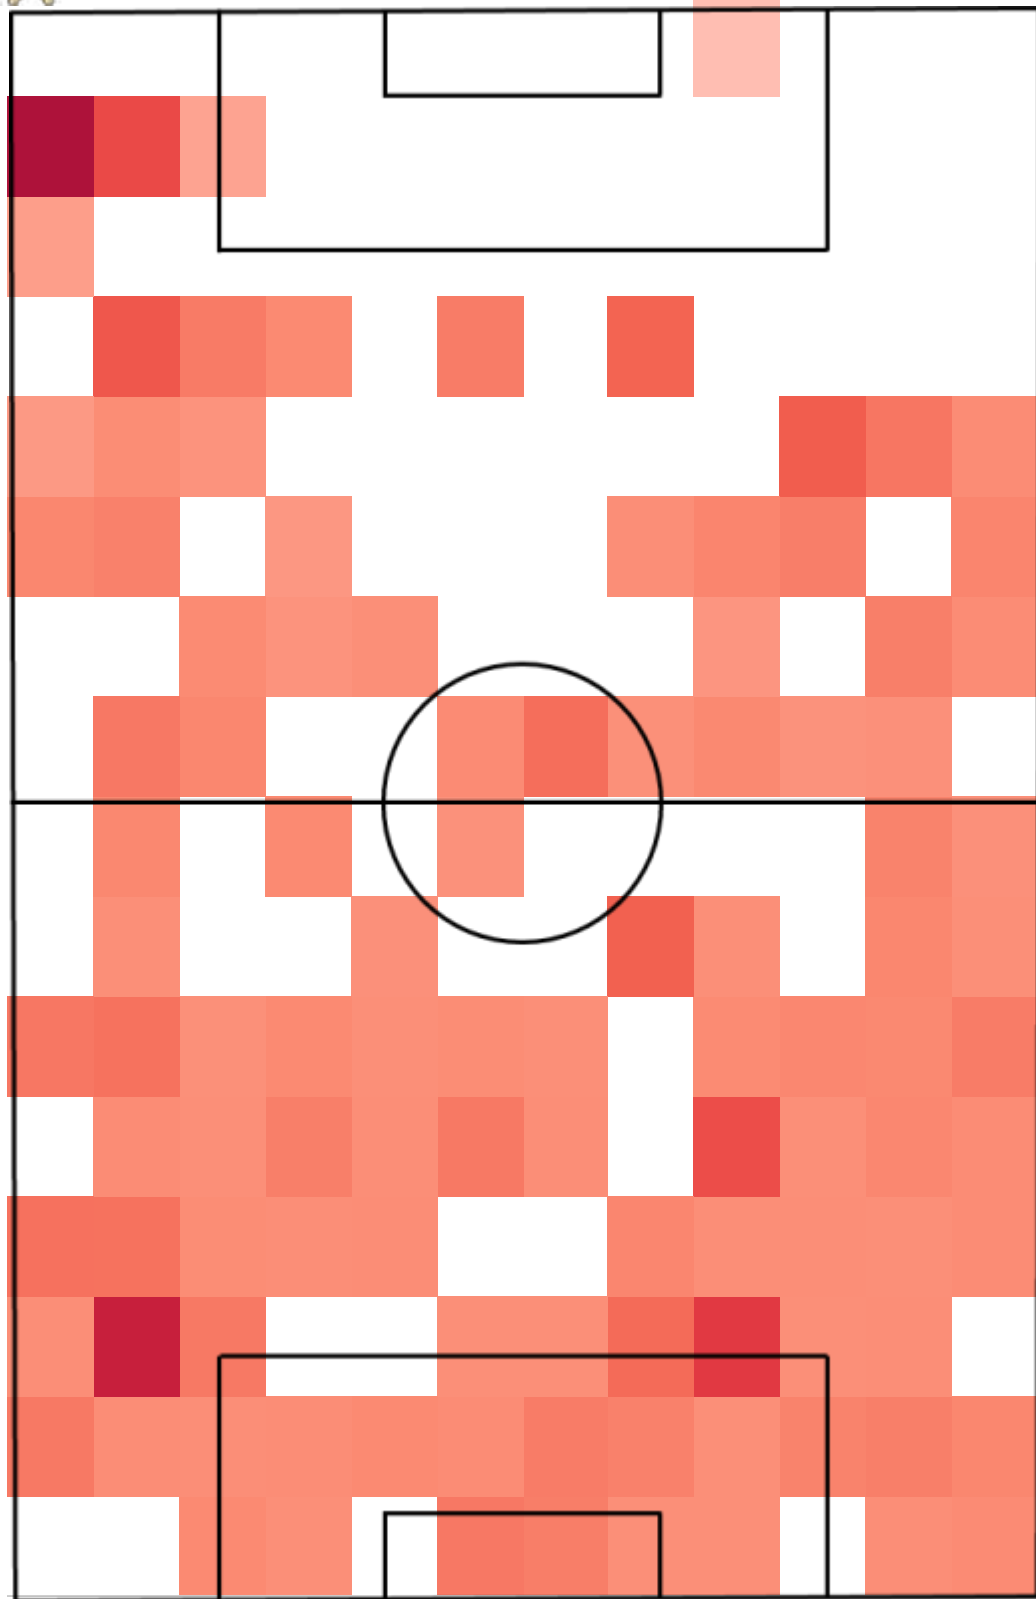

Passes

Pass Accuracy

Total Passes Xt

xT from Passes

xT from Dribbles

Sheriff's xT creation zones

Passes & Expected threat

Georgios Athanasiadis	14	64.29%	0.044
Gustavo Alfonso Dulanto Sanguinetti	24	75.00%	-8.67361738e-19
Sébastien Thill	23	86.96%	0.125
Dimitrios Kolovos	22	77.27%	0.102
Edmund Addo	13	84.62%	0.046
Boban Nikolov	2	100.00%	0.001
Adama Traoré	18	61.11%	-0.082
Jasur Yakhshiboev	6	66.67%	0.073
Bruno Felipe Souza da Silva	5	40.00%	0.001