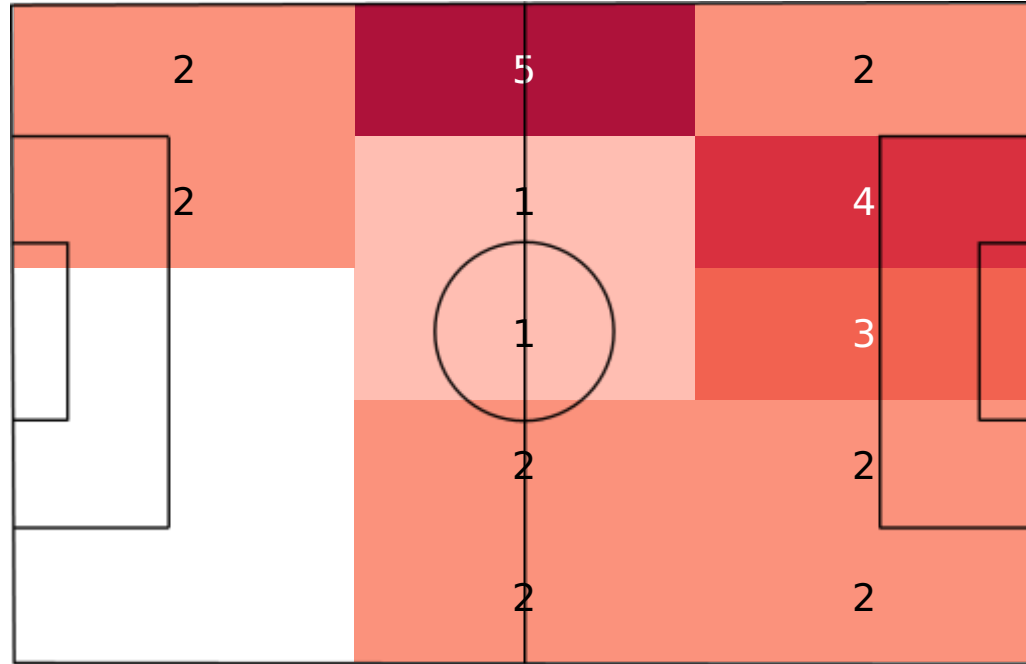

Real Madrid

Loose ball duels