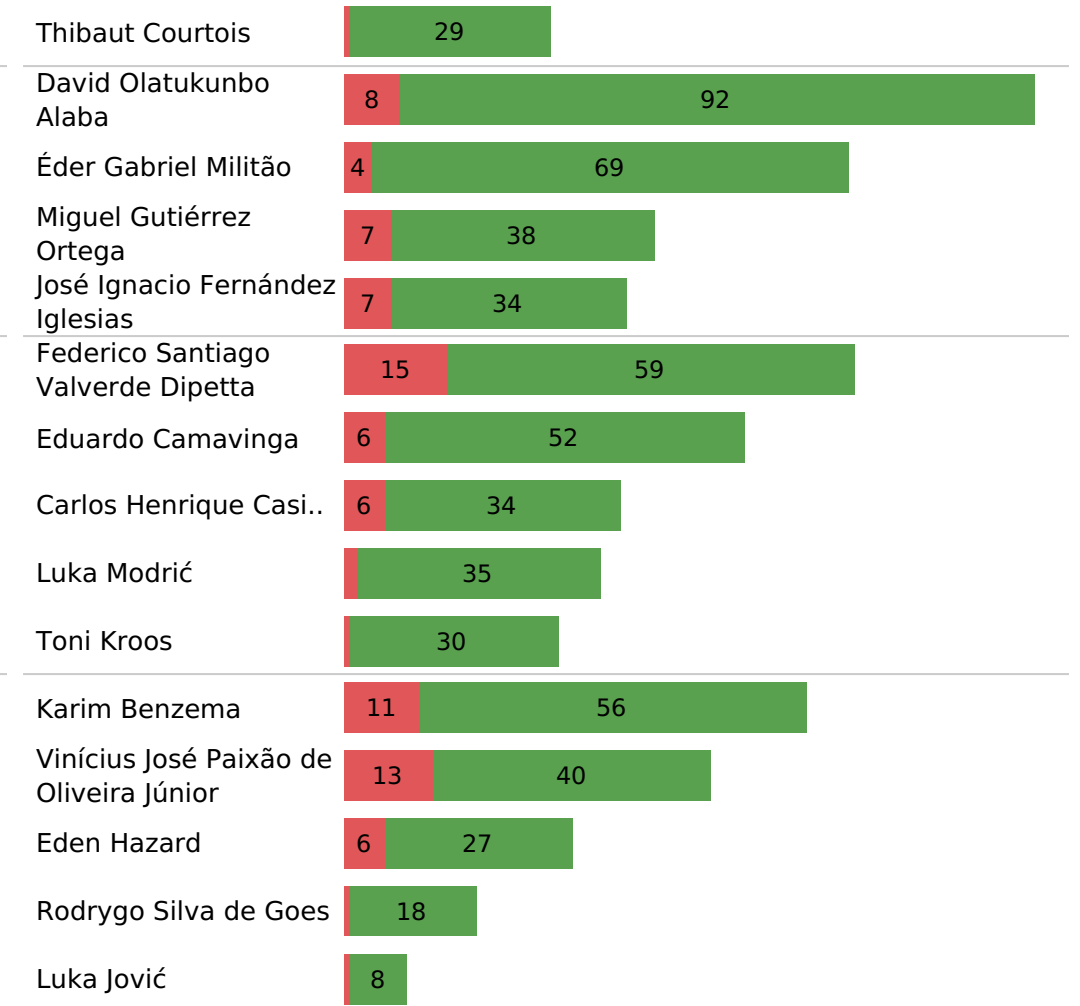

Real Madrid Pass zones

Real Madrid Smart passes

Real Madrid Crosses

Pass type

Pass ending location

Pass outcome

Smart pass High pass Hand pass
Simple pass Head pass Cross

Own 18 yard box Opp 18 yard box
Outside of box Opp 6 yard box

Unsuccessful Successful

👮 Sheriff Pass zones

👮 None Smart passes

👮 Sheriff Crosses

Pass type

Pass ending location

Pass outcome

■ Simple pass ■ Head pass
■ High pass ■ Hand pass