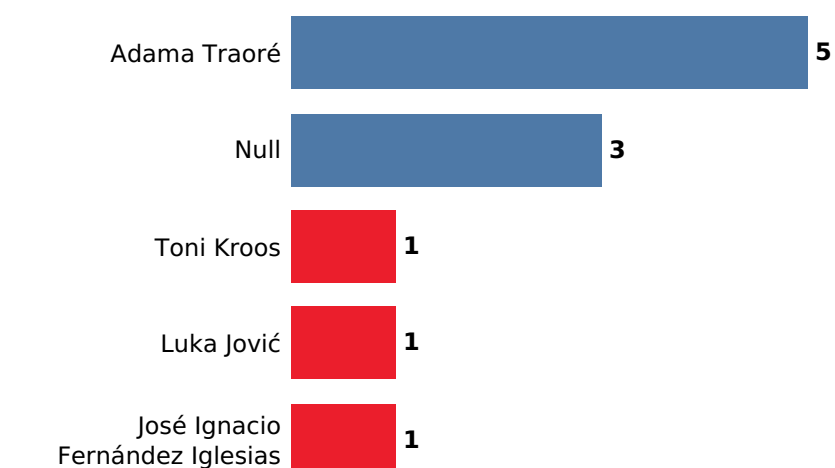

Match Overview

1 - 2

Expected goals

Passes to final third

Shots

Recoveries in Opp. half

Dribbles

Aerial duels won

Real Madrid's Shots

Sheriff's Shots

Real Madrid shots

Shots

Goals

Goals Expected

Shots On Target

xT Timeline