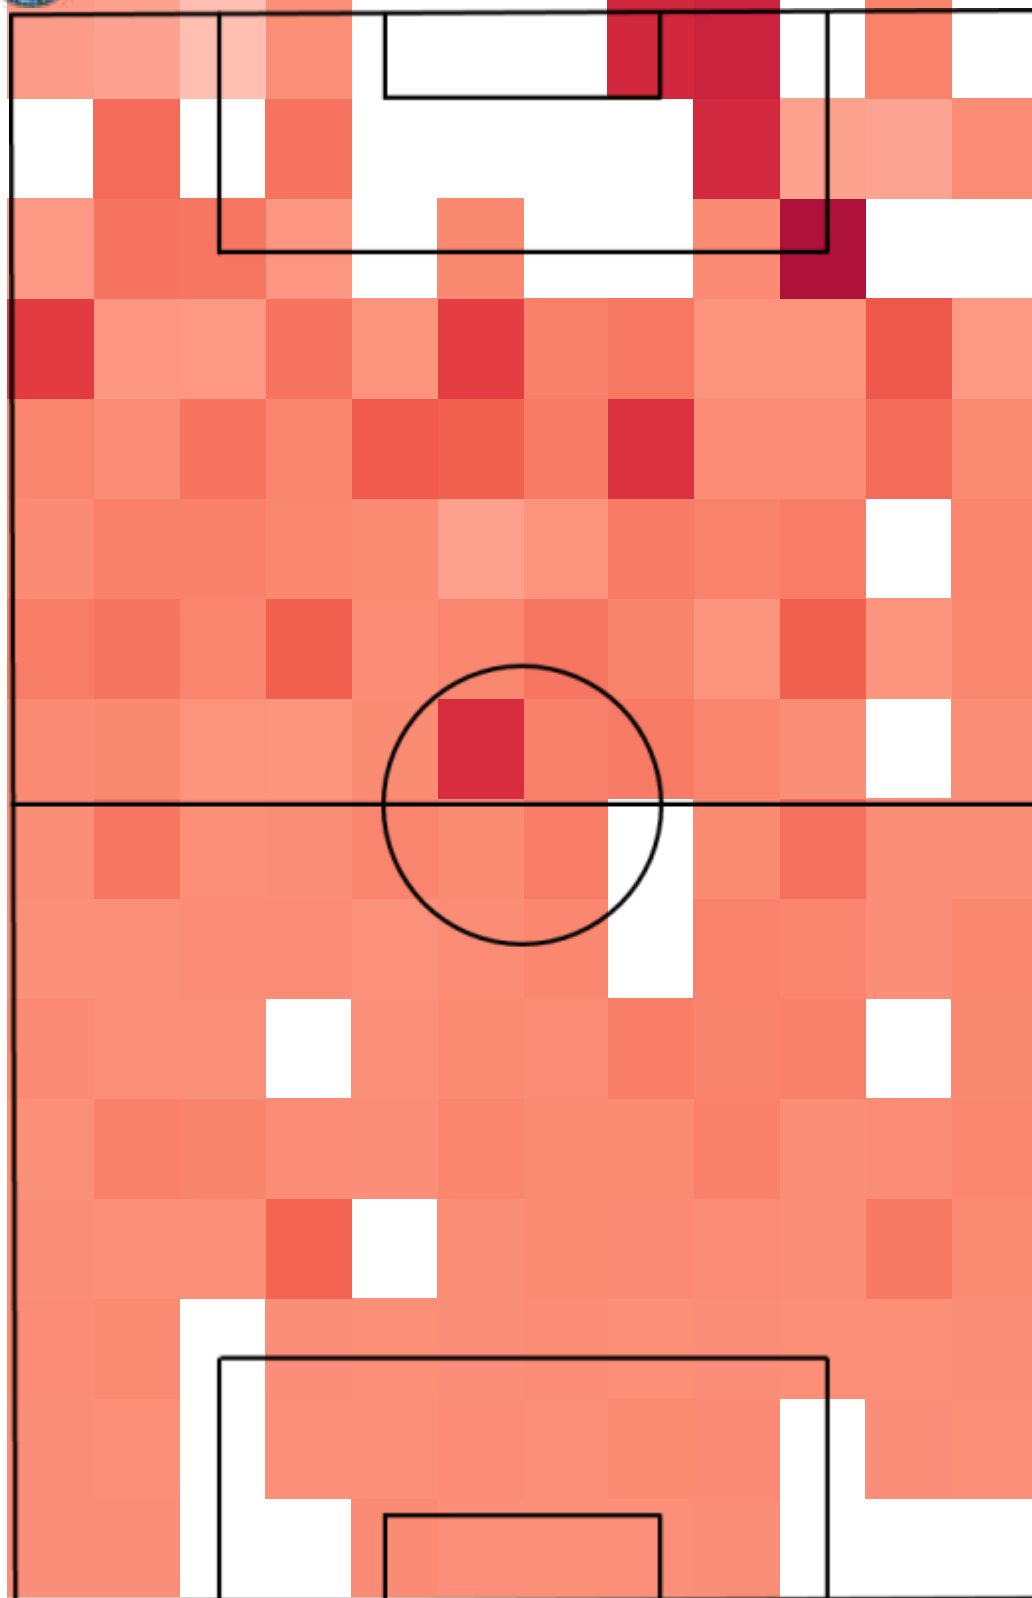

Passes

Pass Accuracy

Total Passes Xt

xT from Passes

xT from Dribbles

Chelsea's xT creation zones

Passes & Expected threat

Player	Passes	Pass Accuracy	Total Passes Xt
Kepa Arrizabalaga Revuelta	25	92.00%	0.056
Thiago Emiliano da Silva	63	87.30%	0.244
Andreas Christensen	56	92.86%	0.427
Marcos Alonso Mendoza	53	83.02%	0.248
Antonio Rüdiger	53	94.34%	0.407
César Azpilicueta Tanco	50	84.00%	0.13
Jorge Luiz Frello Filho	67	92.54%	0.399
Mateo Kovačić	56	91.07%	0.304
N'Golo Kanté	34	88.24%	0.229
Mason Mount	19	89.47%	0.457
Kai Havertz	28	82.14%	-0.011
Romelu Lukaku Menama	19	68.42%	0.187
Timo Werner	9	77.78%	-0.014