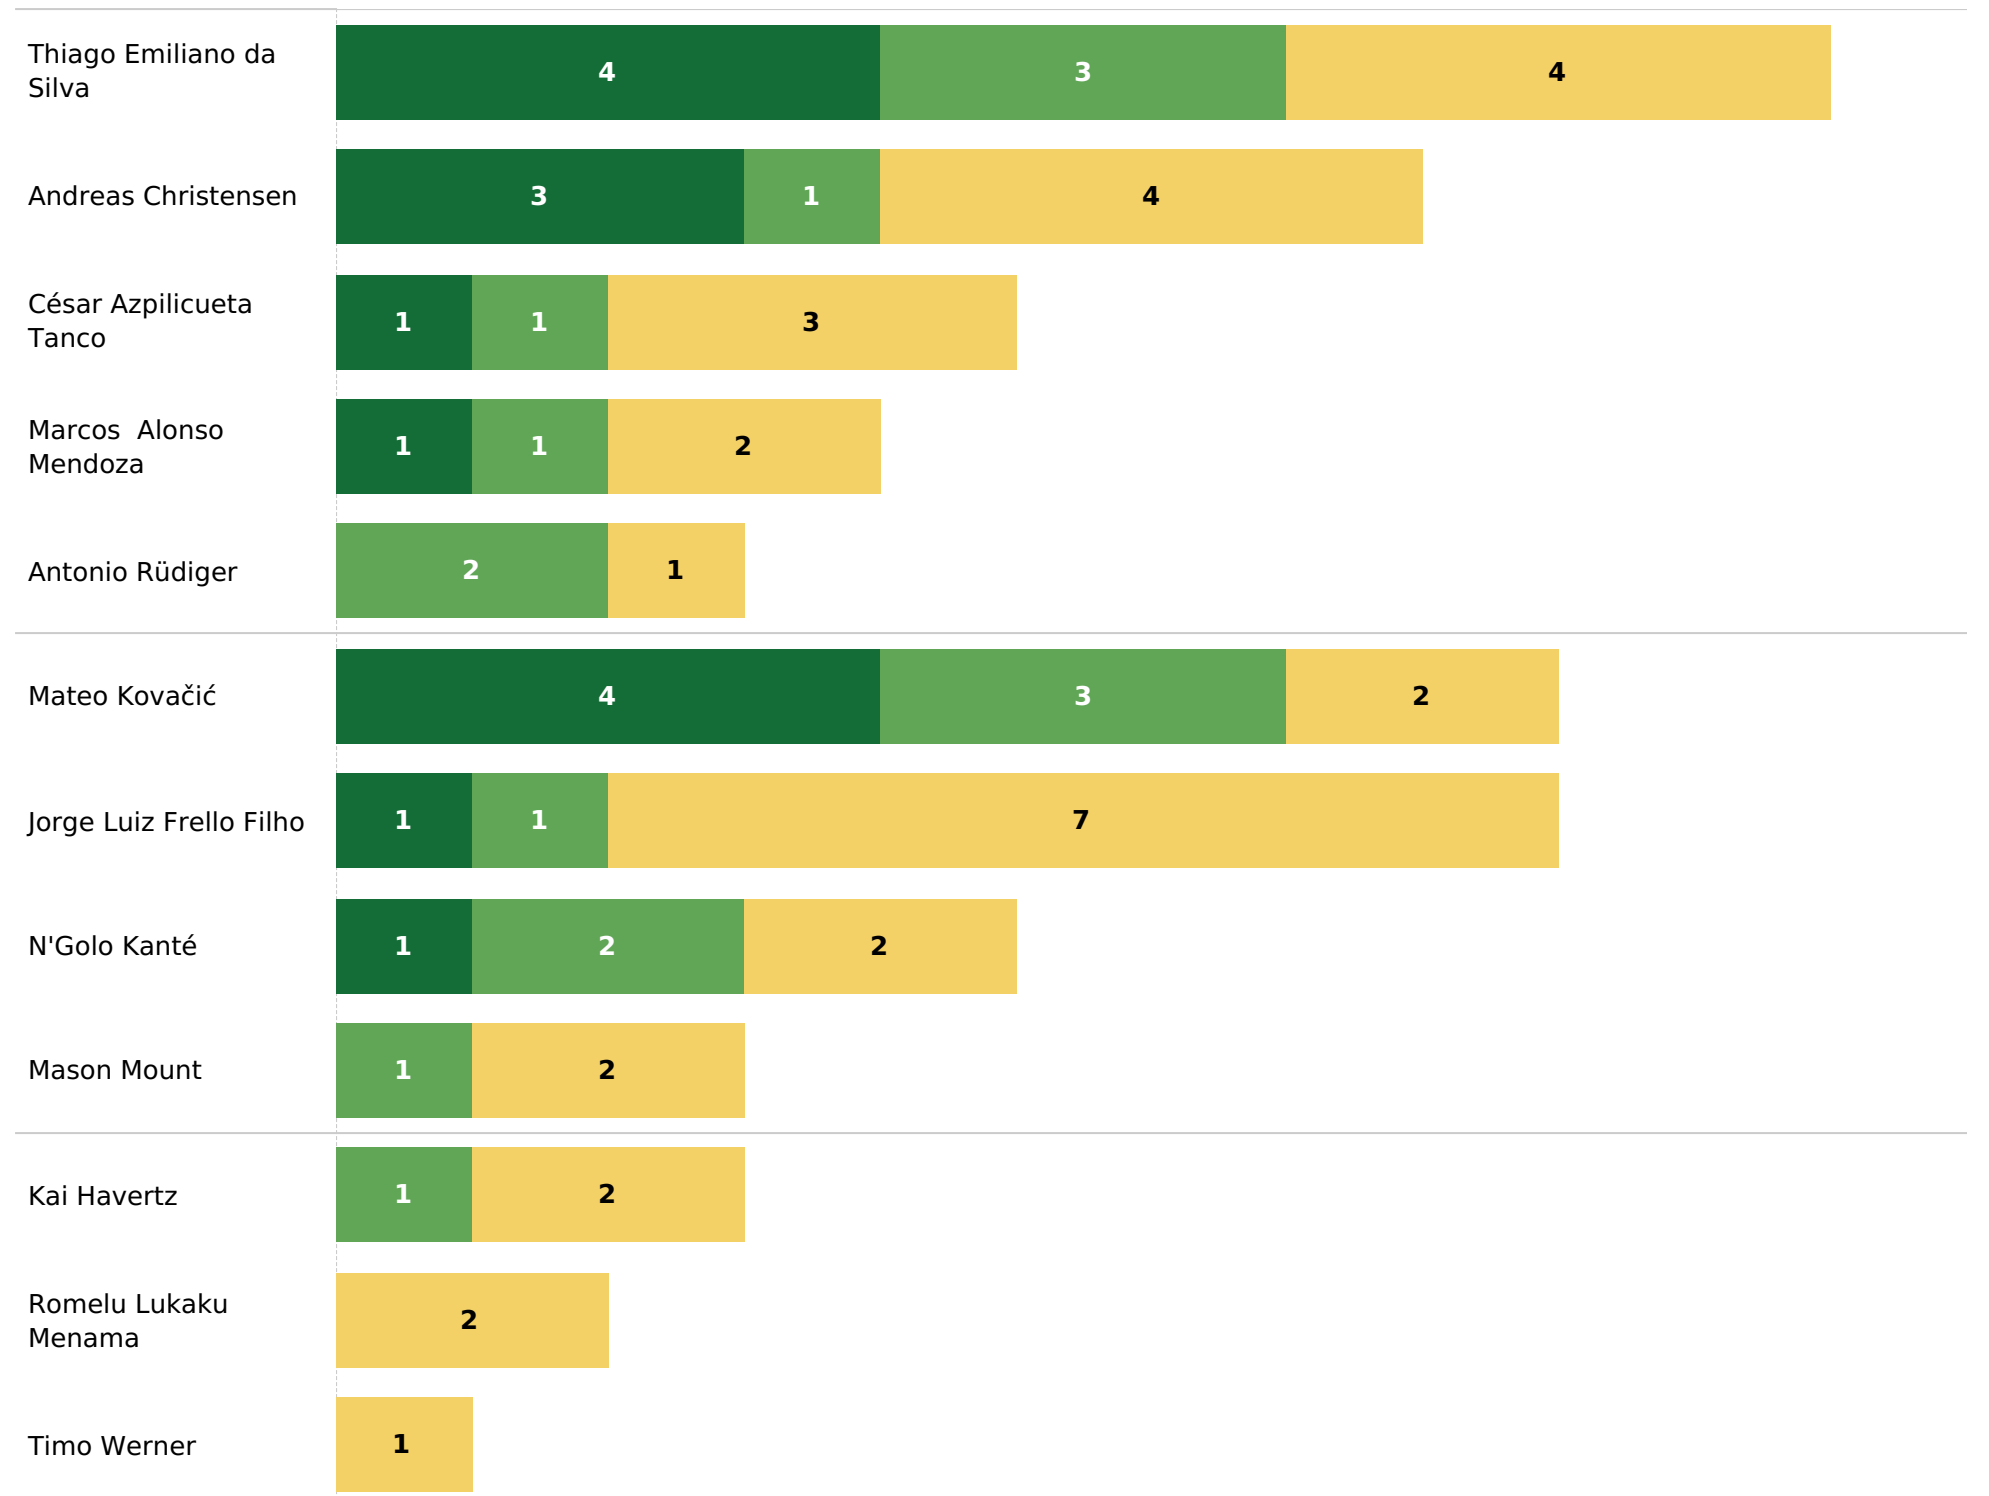

■ lost
■ neutral
■ won

Tottenham Hotspur

Aerial duels

Aerial duels won & neutral

Hugo Lloris	1	0	0
Sergio Reguilón Rodríguez	1	0	2
Emerson Aparecido Leite de Souza Junior	1	0	1
Cristian Gabriel Romero	1	0	1
Eric Dier	3	1	5
Pierre-Emile Højbjerg	2	1	2
Dele Alli	1	0	4
Bryan Gil Salvatierra	0	0	1
Harry Kane	2	2	4

■ lost
■ neutral
■ won

Tottenham Hotspur

Loose ball duels

Loose ball duels won & neutral

lost
neutral
won

Chelsea

Defensive duels

Defensive duels won & neutral

■ lost
■ neutral
■ won

Chelsea

Aerial duels

Aerial duels won & neutral

lost
neutral
won

Chelsea

Loose ball duels

Loose ball duels won & neutral