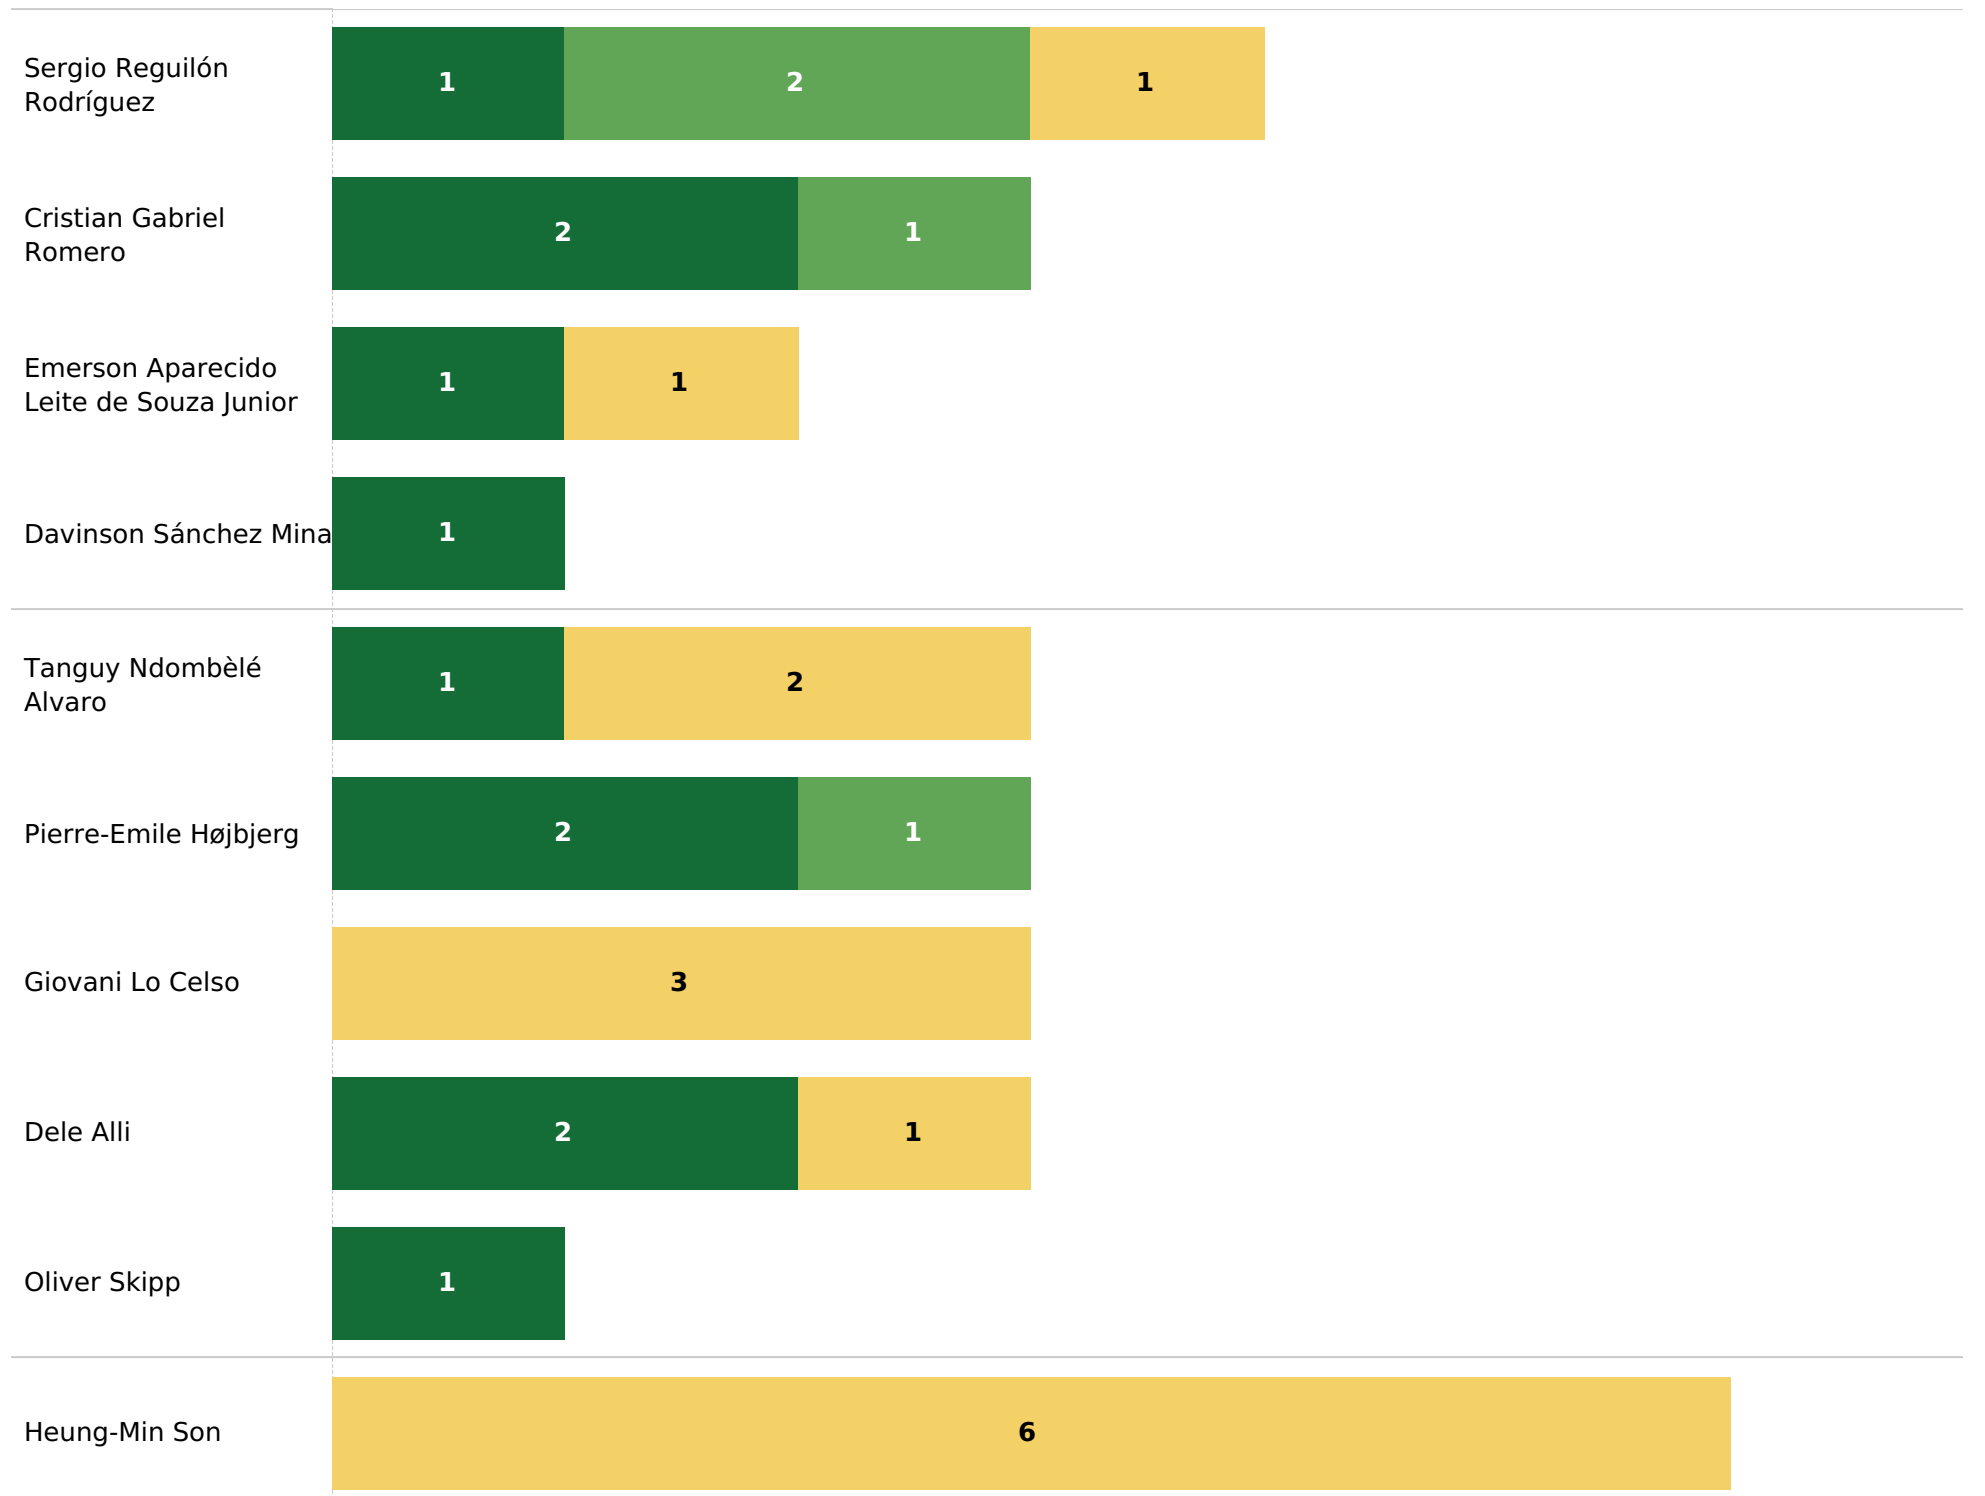

■ lost
■ neutral
■ won

Tottenham Hotspur

Aerial duels

Aerial duels won & neutral

Hugo Lloris	1	0	0
Sergio Reguilón Rodríguez	1	0	2
Emerson Aparecido Leite de Souza Junior	1	0	1
Cristian Gabriel Romero	1	0	1
Eric Dier	3	1	5
Pierre-Emile Højbjerg	2	1	2
Dele Alli	1	0	4
Bryan Gil Salvatierra	0	0	1
Harry Kane	2	2	4

■ lost
■ neutral
■ won

Tottenham Hotspur

Loose ball duels

Loose ball duels won & neutral

lost
neutral
won

Chelsea

Defensive duels

Defensive duels won & neutral

■ lost
■ neutral
■ won

Chelsea

Aerial duels

Aerial duels won & neutral

lost
neutral
won

Chelsea

Loose ball duels

Loose ball duels won & neutral