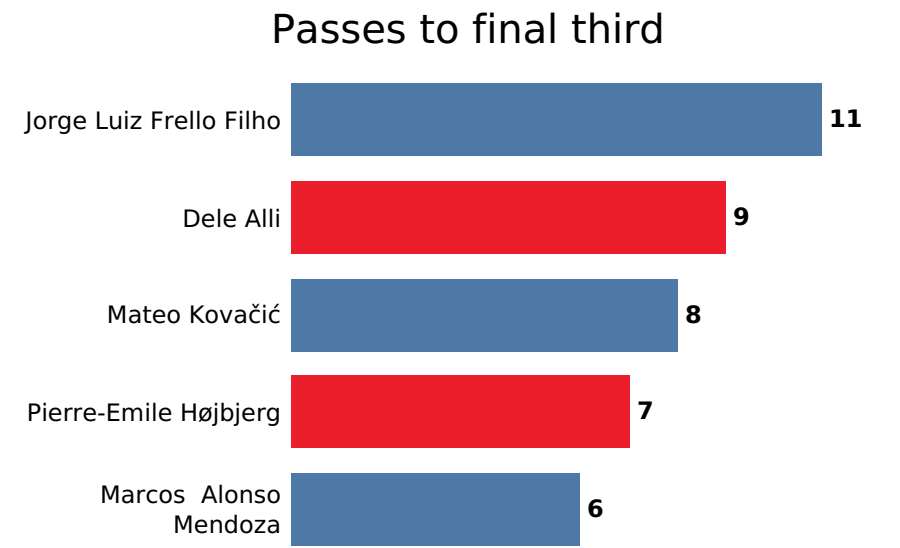

General		
Goals	0	3
XG	0.54	2.75
Shots	9	20
Shots On Target	3	10
Shots Blocked	3	7
Shots Post	0	0
Shots Wide	3	3
Inside Box Shots	3	17
Outside Box Shots	6	3
Corners	5	11
Freekicks	3	0
Offsides	0	1
Fouls	4	15
Yellow Cards	0	1
Red Cards	0	0

Attack		
Positional Attacks	23	33
Positional With Shots	5	14
Counter Attacks	0	3
Freekicks	3	0
Freekicks With Shots	1	0
Corners	5	11
Corners With Shots	1	4

Defence		
Tackles	4	3
Interceptions	54	48
Clearances	20	19
Ppda	11.7	7.3

Transition		
Recoveries	66	80
Recoveries Low	23	26
Recoveries Medium	31	39
Recoveries High	12	15
Recoveries Opponent Half	28	29
Losses	117	94
Losses Low	22	20
Losses Medium	48	35
Losses High	47	39
Losses Own Half	47	38

Duels		
Offensive Duels	74	75
Offensive duels won,%	36.5%	33.3%
Defensive Duels	75	74
Defensive duels won,%	66.7%	63.5%
Loose Ball Duels	31	31
Loose ball duels won,%	38.7%	48.4%
Aerial Duels	37	37
Aerial duels won,%	29.7%	54.1%
Challenge Intensity	6.1	6.2
Dribbles	20	28
Dribbles won,%	40.000%	71.429%

Possession		
Possession%	47%	53%
Possession Count	95	103
Reaching Opponent Half	51	68
Reaching Opponent Box	9	24
Avg Possession Duration	15s	16s
Dead Time Sec	2,650s	2,650s

Possession,%		
Possession (1-15min)	48%	52%
Possession (16-30min)	47%	53%
Possession (31-45min)	60%	40%
Possession (46-60min)	37%	63%
Possession (61-75min)	57%	43%
Possession (76-90min)	36%	64%

Passes		
Passes	450	532
Acc passes,%	83.6%	88.2%
Forward Passes	149	166
Acc Forward passes,%	69.1%	80.7%
Back Passes	73	76
Acc Back passes,%	94.5%	94.7%
Vertical Passes	155	195
Acc Vertical passes,%	93.5%	93.8%
Progressive Passes	70	83
Acc Progressive passes,%	70.0%	74.7%
Long Passes	41	55
Acc Long passes,%	58.5%	69.1%
Into Final Third Passes	42	53
Acc Passes into F3%	69.0%	86.8%
Into Penalty Area Passes	11	21
Acc Passes into PA,%	36.4%	66.7%
Smart Passes	9	7
Acc Smart passes,%	22.2%	57.1%
Key Passes	1	11
Through Passes	11	7
Acc Through passes,%	9.1%	71.4%
Crosses	9	19
Acc Crosses,%	33.3%	36.8%
Crosses Low	2	6
Crosses High	5	8
Crosses Blocked	2	5
Match Tempo	18	19.7
Passes Length Avg	18.2	18.3

Match Overview