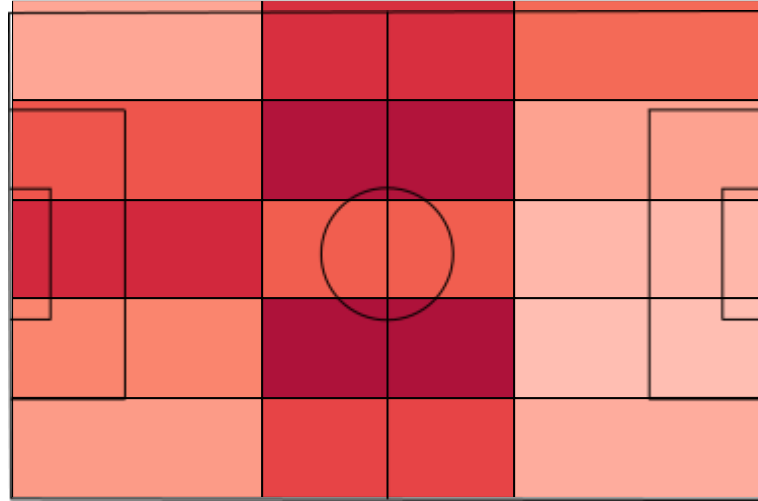

Tottenham Hotspur Pass zones