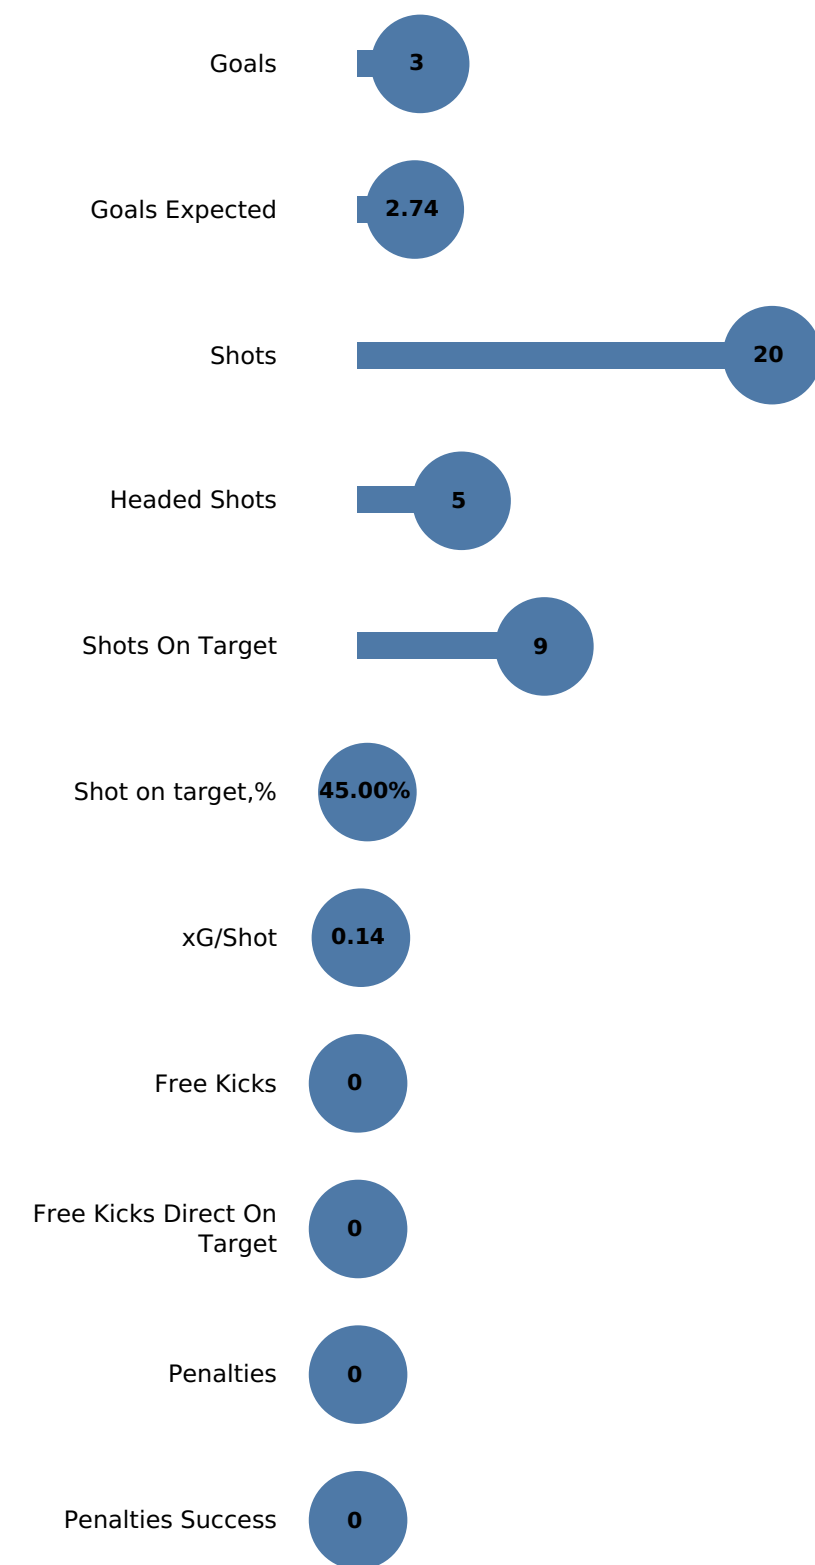

Possession		
Possession%	47%	53%
Possession Count	95	103
Reaching Opponent Half	51	68
Reaching Opponent Box	9	24
Avg Possession Duration	15s	16s
Dead Time Sec	2,650s	2,650s

Possession,%		
Possession (1-15min)	48%	52%
Possession (16-30min)	47%	53%
Possession (31-45min)	60%	40%
Possession (46-60min)	37%	63%
Possession (61-75min)	57%	43%
Possession (76-90min)	36%	64%

Match Overview

Tottenham Hotspur's Shots

Chelsea's Shots

Tottenham Hotspur shots

Chelsea shots

xT Timeline

Expected goal timeline

Tottenham Hotspur Pass matrix

	Hugo Lloris	Cristian Gabriel Romero	Davinson Sánchez Mina	Emerson Aparecido Leite de Souza Junior	Sergio Reguilón Rodríguez	Bryan Gil Salvatierra	Dele Alli	Eric Dier	Giovani Lo Celso	Oliver Skipp	Pierre-Emile Højbjerg	Tanguy Ndombéle Alvaro	Harry Kane	Heung-Min Son	Passes Received
Unknown	3	8	3	14	12	2	14	9	9	3	12	6	7	13	115
Bryan Gil				3				1		2	1		1		8
C. Romero	1			5	1	1	1	8	1	1	8	2			29
D. Alli	1	1		1	10	1	1	5		2	2	1	4	3	32
D. Sánchez				2			1	4		1					8
E. Dier	5	12	3		7		2			2	5	3		1	40
Emerson Royal		2	2		1	3		1	5	2	5	1			22
G. Lo Celso	1	2		5	3		2		1		3	9	4	1	31
H. Kane	3				5	1	5	4	1	1	2	2		7	31
H. Lloris		3		3				2			3	1			12
Heung-Min Son	1			3	3		1	1	2	1	2	4	4	1	23
O. Skipp			1	2	1		2	3			3		1		13
P. Højbjerg		6	1	3	9	1	5	11	2	3		5	2		48
Sergio Reguilón	2	1			1		7	9	3		10	2	2	4	41
T. Ndombéle		6		1	1			4	6		8		2	3	31
Passes Attempted	17	41	10	42	54	9	41	62	30	18	64	36	27	33	