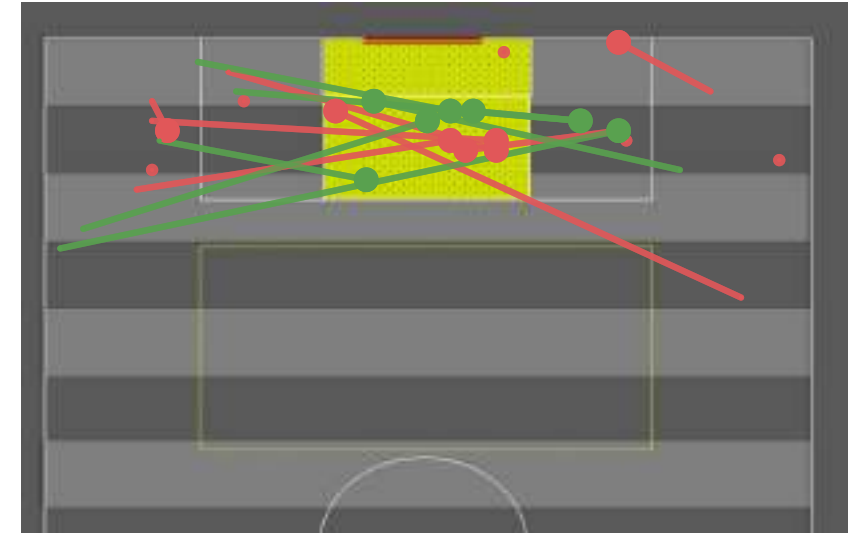

Tottenham Hotspur Pass zones

Tottenham Hotspur Smart passes

Tottenham Hotspur Crosses

Pass type

Pass ending location

Pass outcome

Smart pass Launch Head pass Cross
 Simple pass High pass Hand pass

Own 18 yard box Outside of box Opp 6 yard box
 Own 6 yard box Opp 18 yard box

Unsuccessful Successful

Chelsea Pass zones

Chelsea Smart passes

Chelsea Crosses

Pass type

Pass ending location

Pass outcome

Smart pass Launch Head pass Cross
 Simple pass High pass Hand pass

Own 18 yard box Outside of box Opp 6 yard box
 Own 6 yard box Opp 18 yard box

Unsuccessful Successful

Tottenham Hotspur's xT creation zones

Passes & Expected threat

Player	Passes	Pass Accuracy	Total Passes Xt
Hugo Lloris	14	85.71%	0.054
Sergio Reguilón Rodríguez	50	82.00%	0.219
Cristian Gabriel Romero	41	82.93%	0.02
Emerson Aparecido Leite de Souza Junior	33	81.82%	0.2
Davinson Sánchez Mina	10	90.00%	0.02
Pierre-Emile Højbjerg	62	85.48%	0.147
Eric Dier	59	94.92%	0.272
Dele Alli	39	74.36%	-0.033
Tanguy Ndombèlé Alvaro	36	86.11%	0.039
Giovani Lo Celso	28	78.57%	-0.061
Oliver Skipp	17	88.24%	0.04
Bryan Gil Salvatierra	9	77.78%	-0.001
Heung-Min Son	27	77.78%	-0.002
Harry Kane	25	76.00%	-0.013