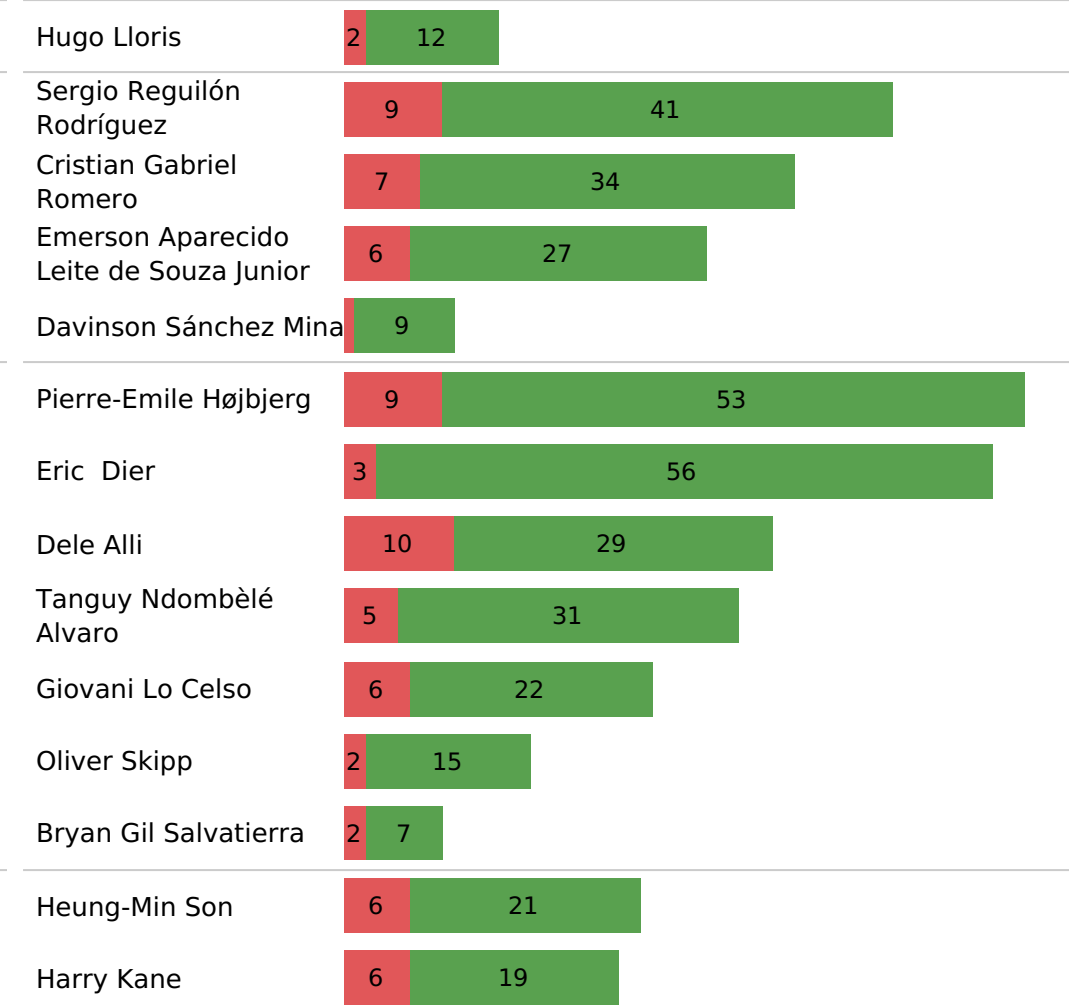

Tottenham Hotspur Pass zones

Tottenham Hotspur Smart passes

Tottenham Hotspur Crosses

Pass type

Pass ending location

Pass outcome

Smart pass Launch Head pass Cross
 Simple pass High pass Hand pass

Own 18 yard box Outside of box Opp 6 yard box
 Own 6 yard box Opp 18 yard box

Unsuccessful Successful

Chelsea Pass zones

Chelsea Smart passes

Chelsea Crosses

Pass type

Pass ending location

Pass outcome

Smart pass Launch Head pass Cross
 Simple pass High pass Hand pass