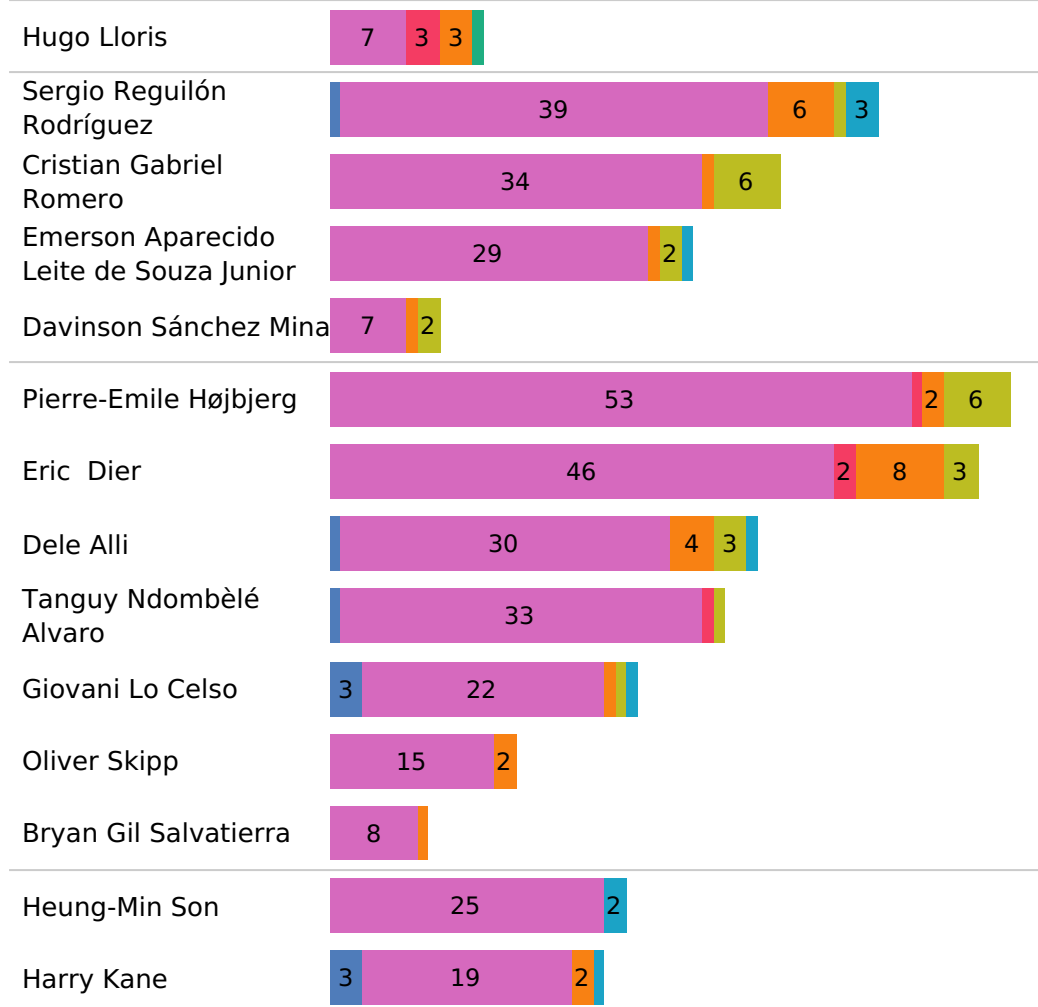

Chelsea Pass matrix

	Kepa Arrizabalaga Reuelta	Andreas Christensen	Antonio Rüdiger	César Azpilicueta Tanco	Marcos Alonso Mendoza	Thiago Emiliano da Silva	Jorge Luiz Frello Filho	Mason Mount	Mateo Kovačić	N'Golo Kanté	Kai Havertz	Romelu Lukaku Menama	Timo Werner	Passes Received
Unknown	4	6	10	19	21	13	12	4	7	6	7	11	2	122
A. Christensen	4		4	5	1	10	11		1	6				42
A. Rüdiger	8	3			7	6	6	1	9	2			1	43
César Azpilicueta	1	10	2	2		3	6	4	2	3	2		2	37
Jorginho	1	9	3	6	7	7		2	12	5	2		1	55
K. Havertz			3	4	7		4	3	4	1		2		28
Kepa Arrizabalaga		2	7			7	1			1				18
M. Kovačić	1	1	6		12	6	10			2	7	2		47
M. Mount		3		3	2	1	3	2	1		1	1		17
Marcos Alonso	4	1	8	1	2	8	5	3	11	3	6	1	2	55
N. Kanté		3		11	2	1	6		3	1	2		1	30
R. Lukaku		3	1	4	2	1	1		3	1	1	1		18
T. Werner				3	2		1			2		1		9
Thiago Silva	2	15	9	1	6		2	1	4	1				41
Passes Attempted	25	56	53	59	71	63	68	20	57	34	28	19	9	

Tottenham Hotspur Pass zones

Tottenham Hotspur Smart passes

Tottenham Hotspur Crosses

Pass type

Pass ending location

Pass outcome

Smart pass Launch Head pass Cross
 Simple pass High pass Hand pass

Own 18 yard box Outside of box Opp 6 yard box
 Own 6 yard box Opp 18 yard box

Unsuccessful Successful

Chelsea Pass zones

Chelsea Smart passes

Chelsea Crosses

Pass type

Pass ending location

Pass outcome

Smart pass Launch Head pass Cross
 Simple pass High pass Hand pass