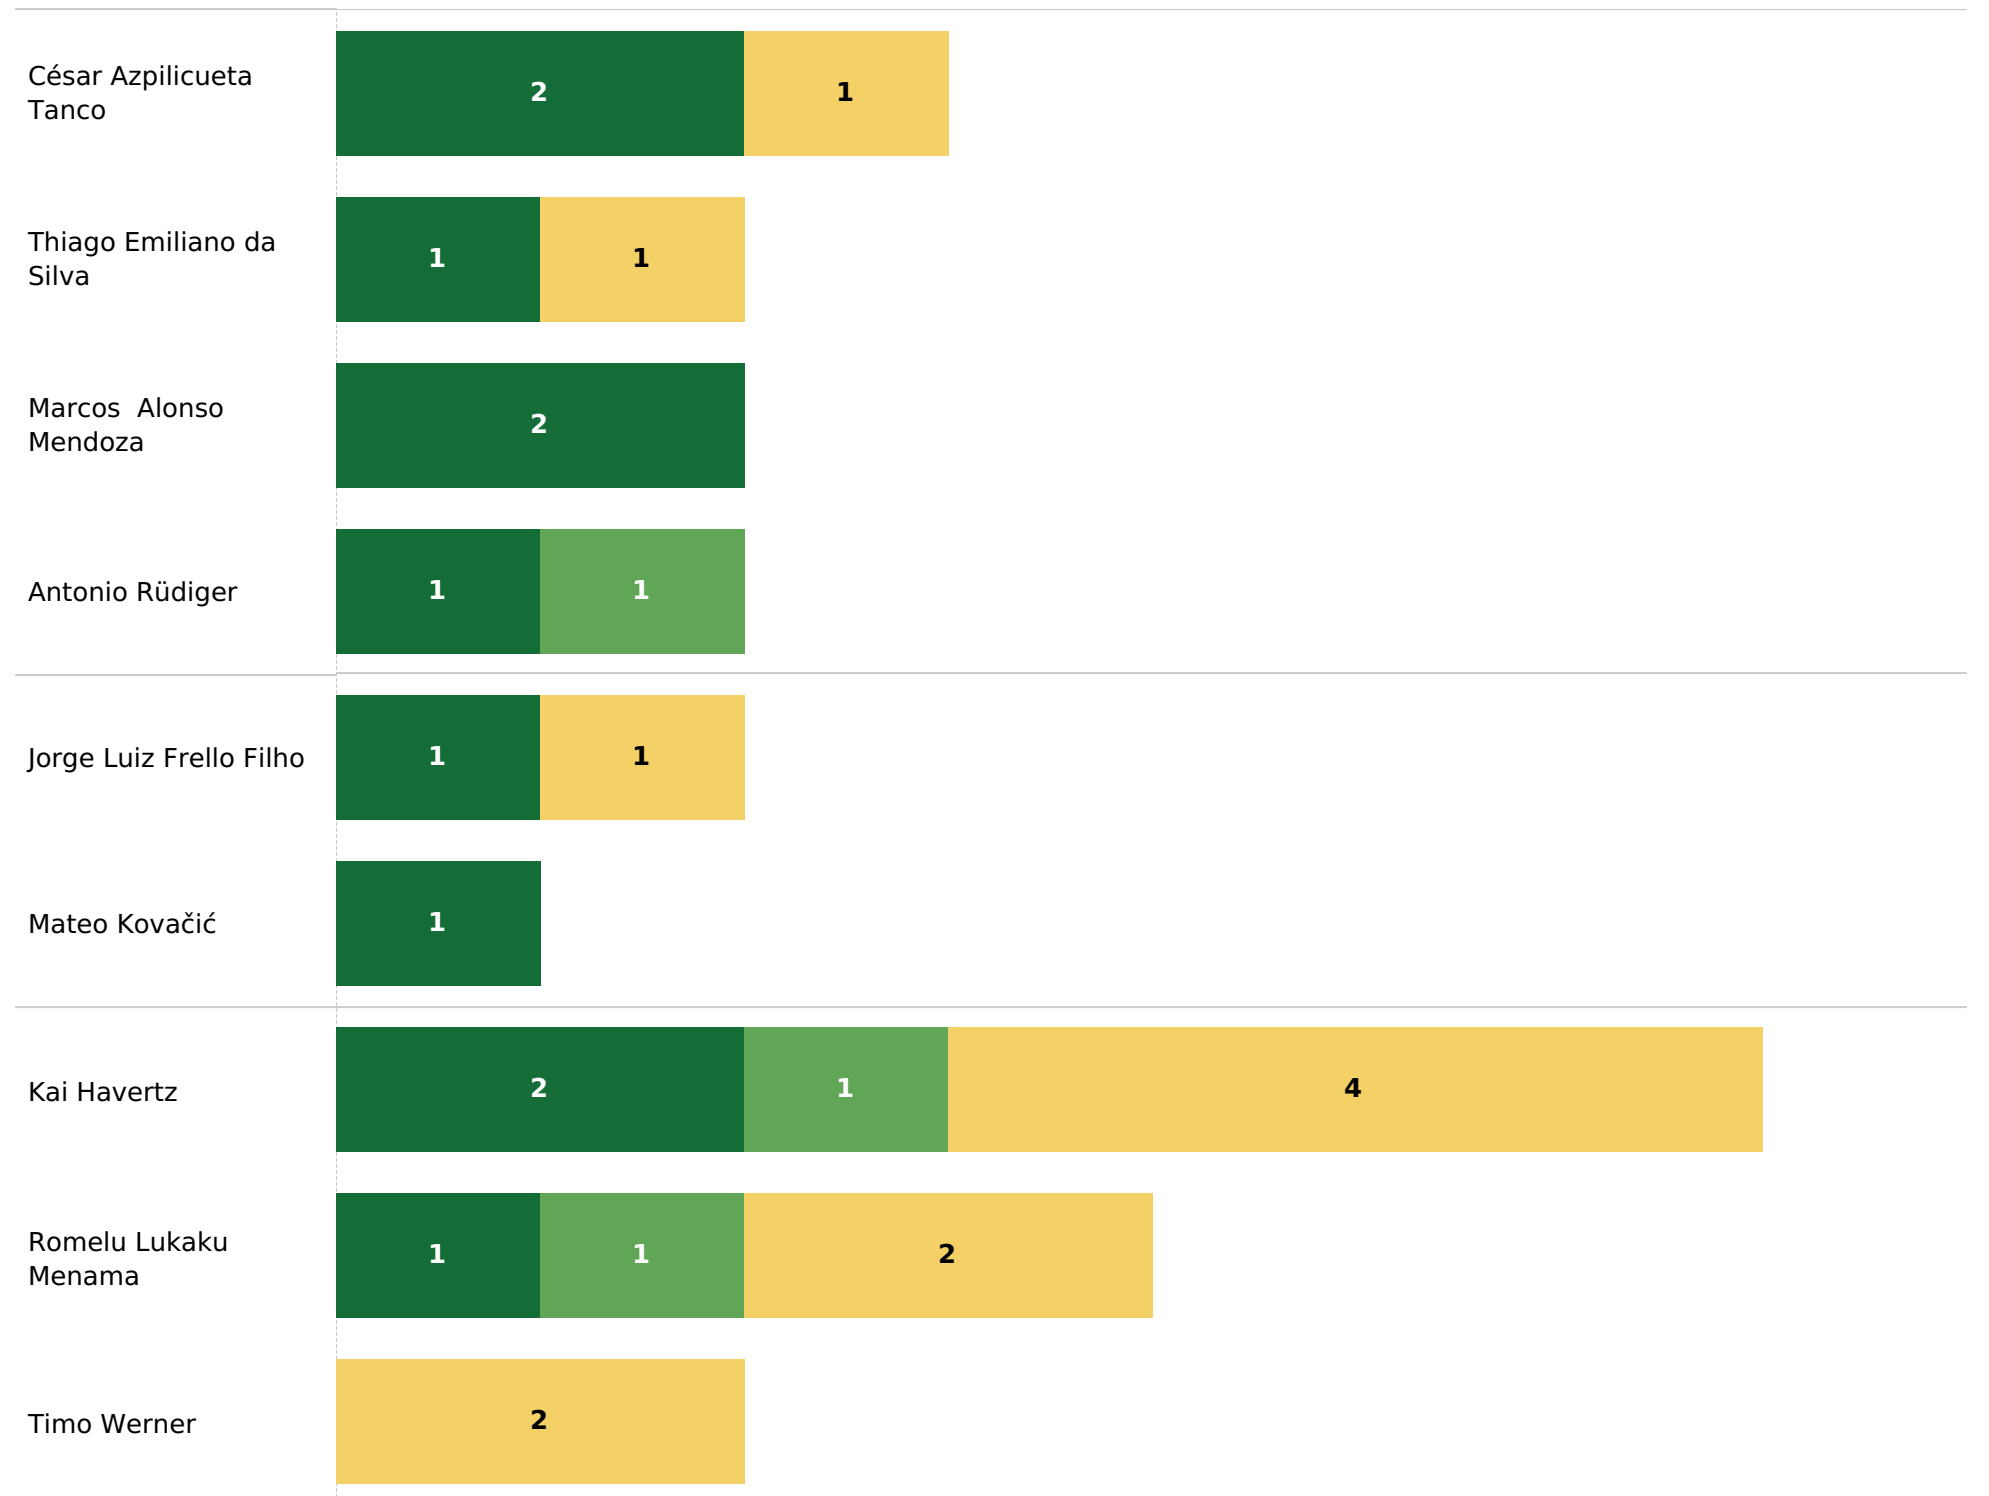

■ lost
■ neutral
■ won

Tottenham Hotspur

Loose ball duels

Loose ball duels won & neutral

lost
neutral
won

Chelsea

Defensive duels

Defensive duels won & neutral

■ lost
■ neutral
■ won

Chelsea

Aerial duels

Aerial duels won & neutral

lost
neutral
won

Chelsea

Loose ball duels

Loose ball duels won & neutral

lost
neutral
won