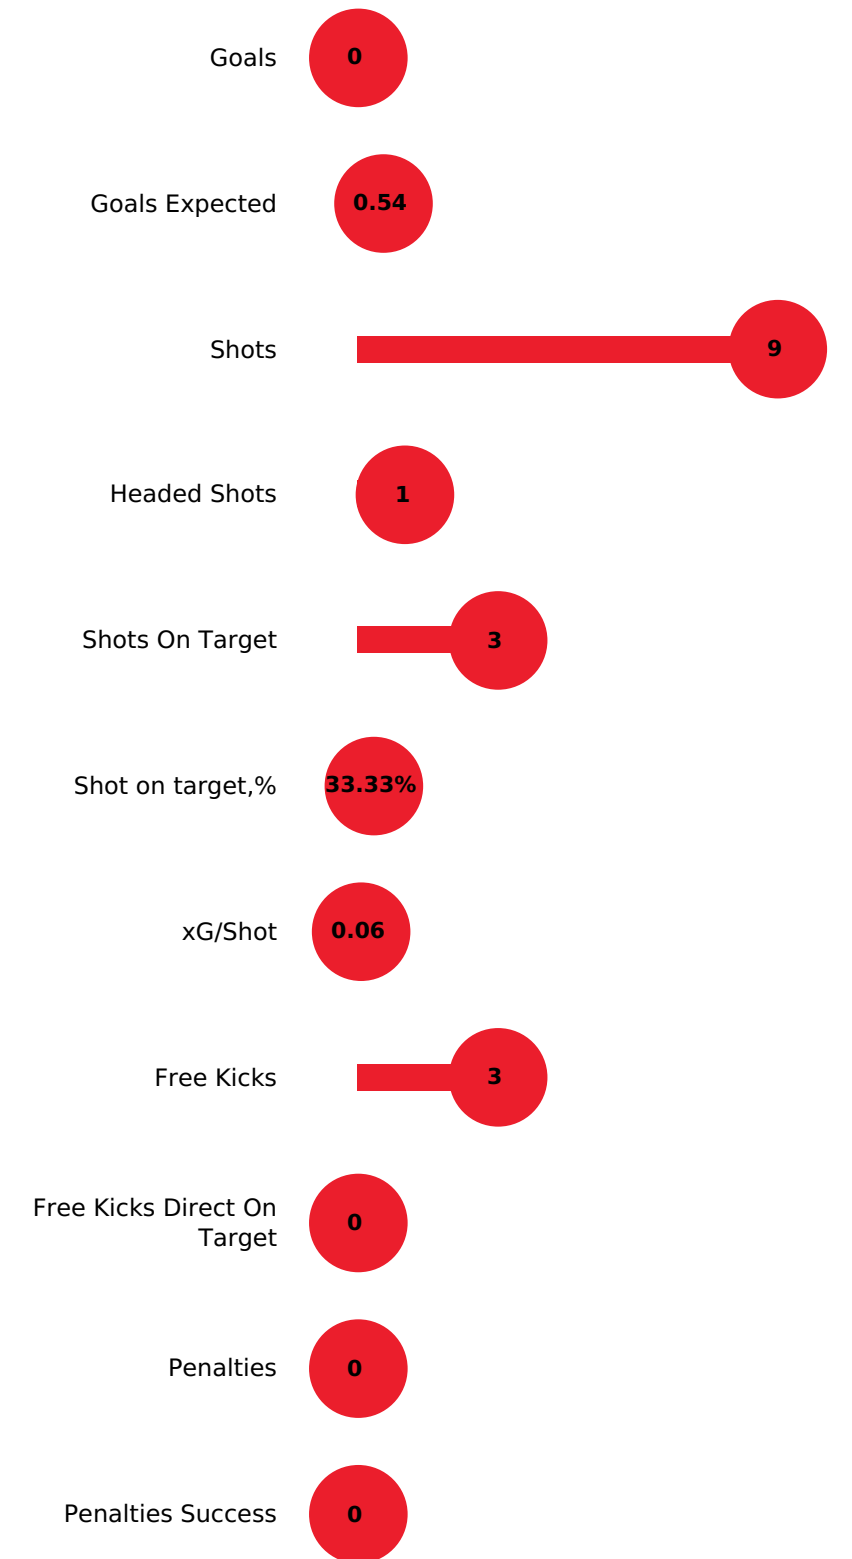

Transition		
Recoveries	66	80
Recoveries Low	23	26
Recoveries Medium	31	39
Recoveries High	12	15
Recoveries Opponent Half	28	29
Losses	117	94
Losses Low	22	20
Losses Medium	48	35
Losses High	47	39
Losses Own Half	47	38

Possession		
Possession%	47%	53%
Possession Count	95	103
Reaching Opponent Half	51	68
Reaching Opponent Box	9	24
Avg Possession Duration	15s	16s
Dead Time Sec	2,650s	2,650s

Possession,%		
Possession (1-15min)	48%	52%
Possession (16-30min)	47%	53%
Possession (31-45min)	60%	40%
Possession (46-60min)	37%	63%
Possession (61-75min)	57%	43%
Possession (76-90min)	36%	64%

Match Overview

Tottenham Hotspur's Shots

Chelsea's Shots

Tottenham Hotspur shots

Chelsea shots

xT Timeline

Expected goal timeline

Tottenham Hotspur Pass matrix