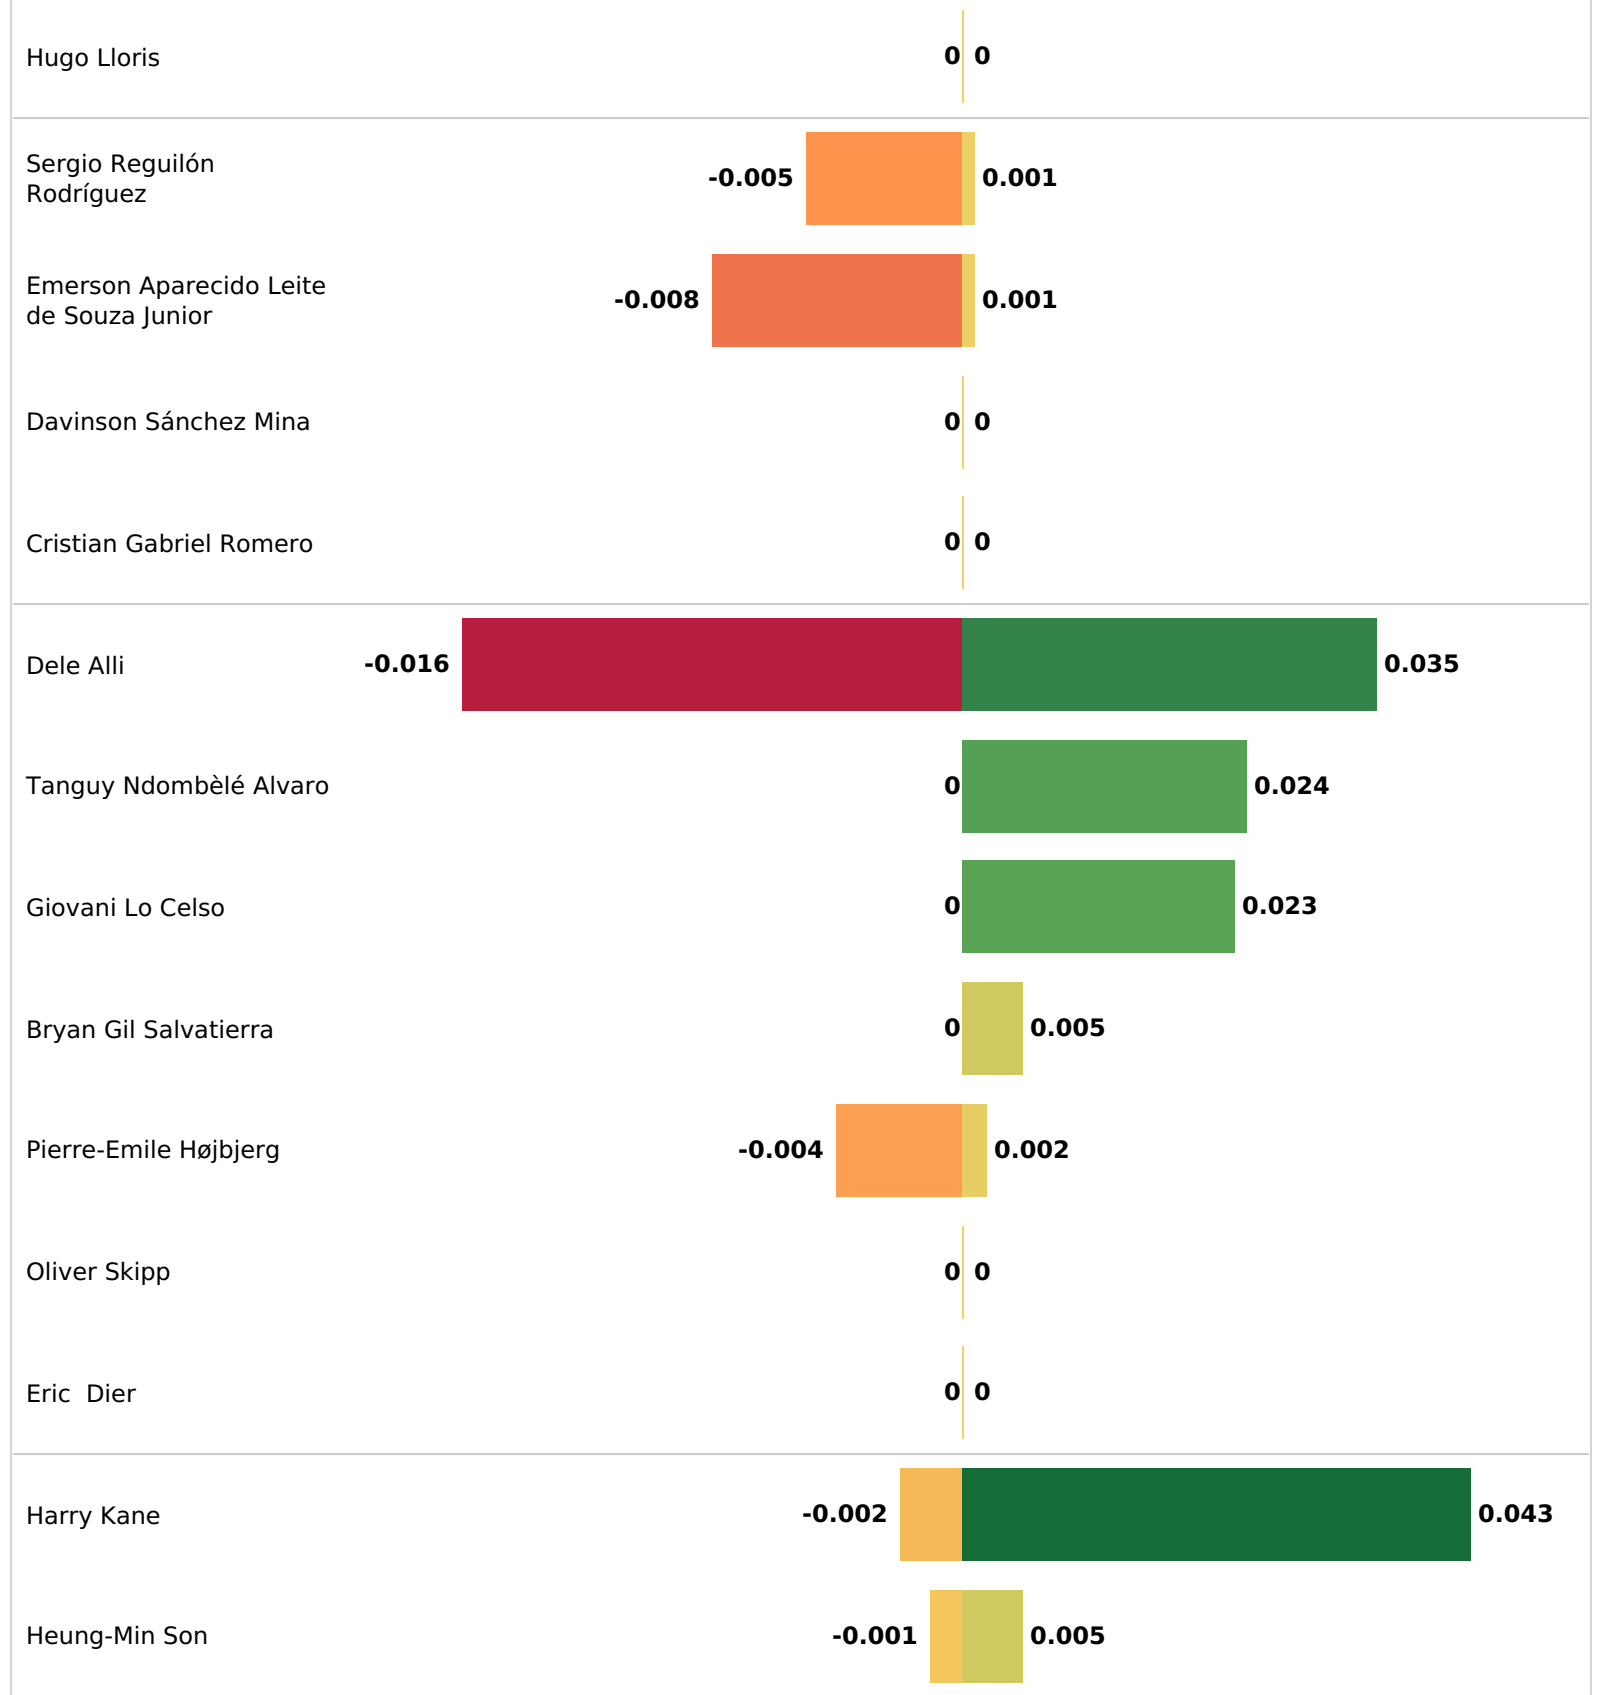

Unsuccessful Successful

Chelsea Pass zones

Chelsea Smart passes

Chelsea Crosses

Pass type

Pass ending location

Pass outcome

Smart pass Launch Head pass Cross
 Simple pass High pass Hand pass

Passes

Pass Accuracy

Total Passes Xt

xT from Passes

xT from Dribbles

Chelsea's xT creation zones

Passes & Expected threat

Player	Passes	Pass Accuracy	Total Passes Xt
Kepa Arrizabalaga Revuelta	25	92.00%	0.056
Thiago Emiliano da Silva	63	87.30%	0.244
Andreas Christensen	56	92.86%	0.427
Marcos Alonso Mendoza	53	83.02%	0.248
Antonio Rüdiger	53	94.34%	0.407
César Azpilicueta Tanco	50	84.00%	0.13
Jorge Luiz Frello Filho	67	92.54%	0.399
Mateo Kovačić	56	91.07%	0.304
N'Golo Kanté	34	88.24%	0.229
Mason Mount	19	89.47%	0.457
Kai Havertz	28	82.14%	-0.011
Romelu Lukaku Menama	19	68.42%	0.187
Timo Werner	9	77.78%	-0.014