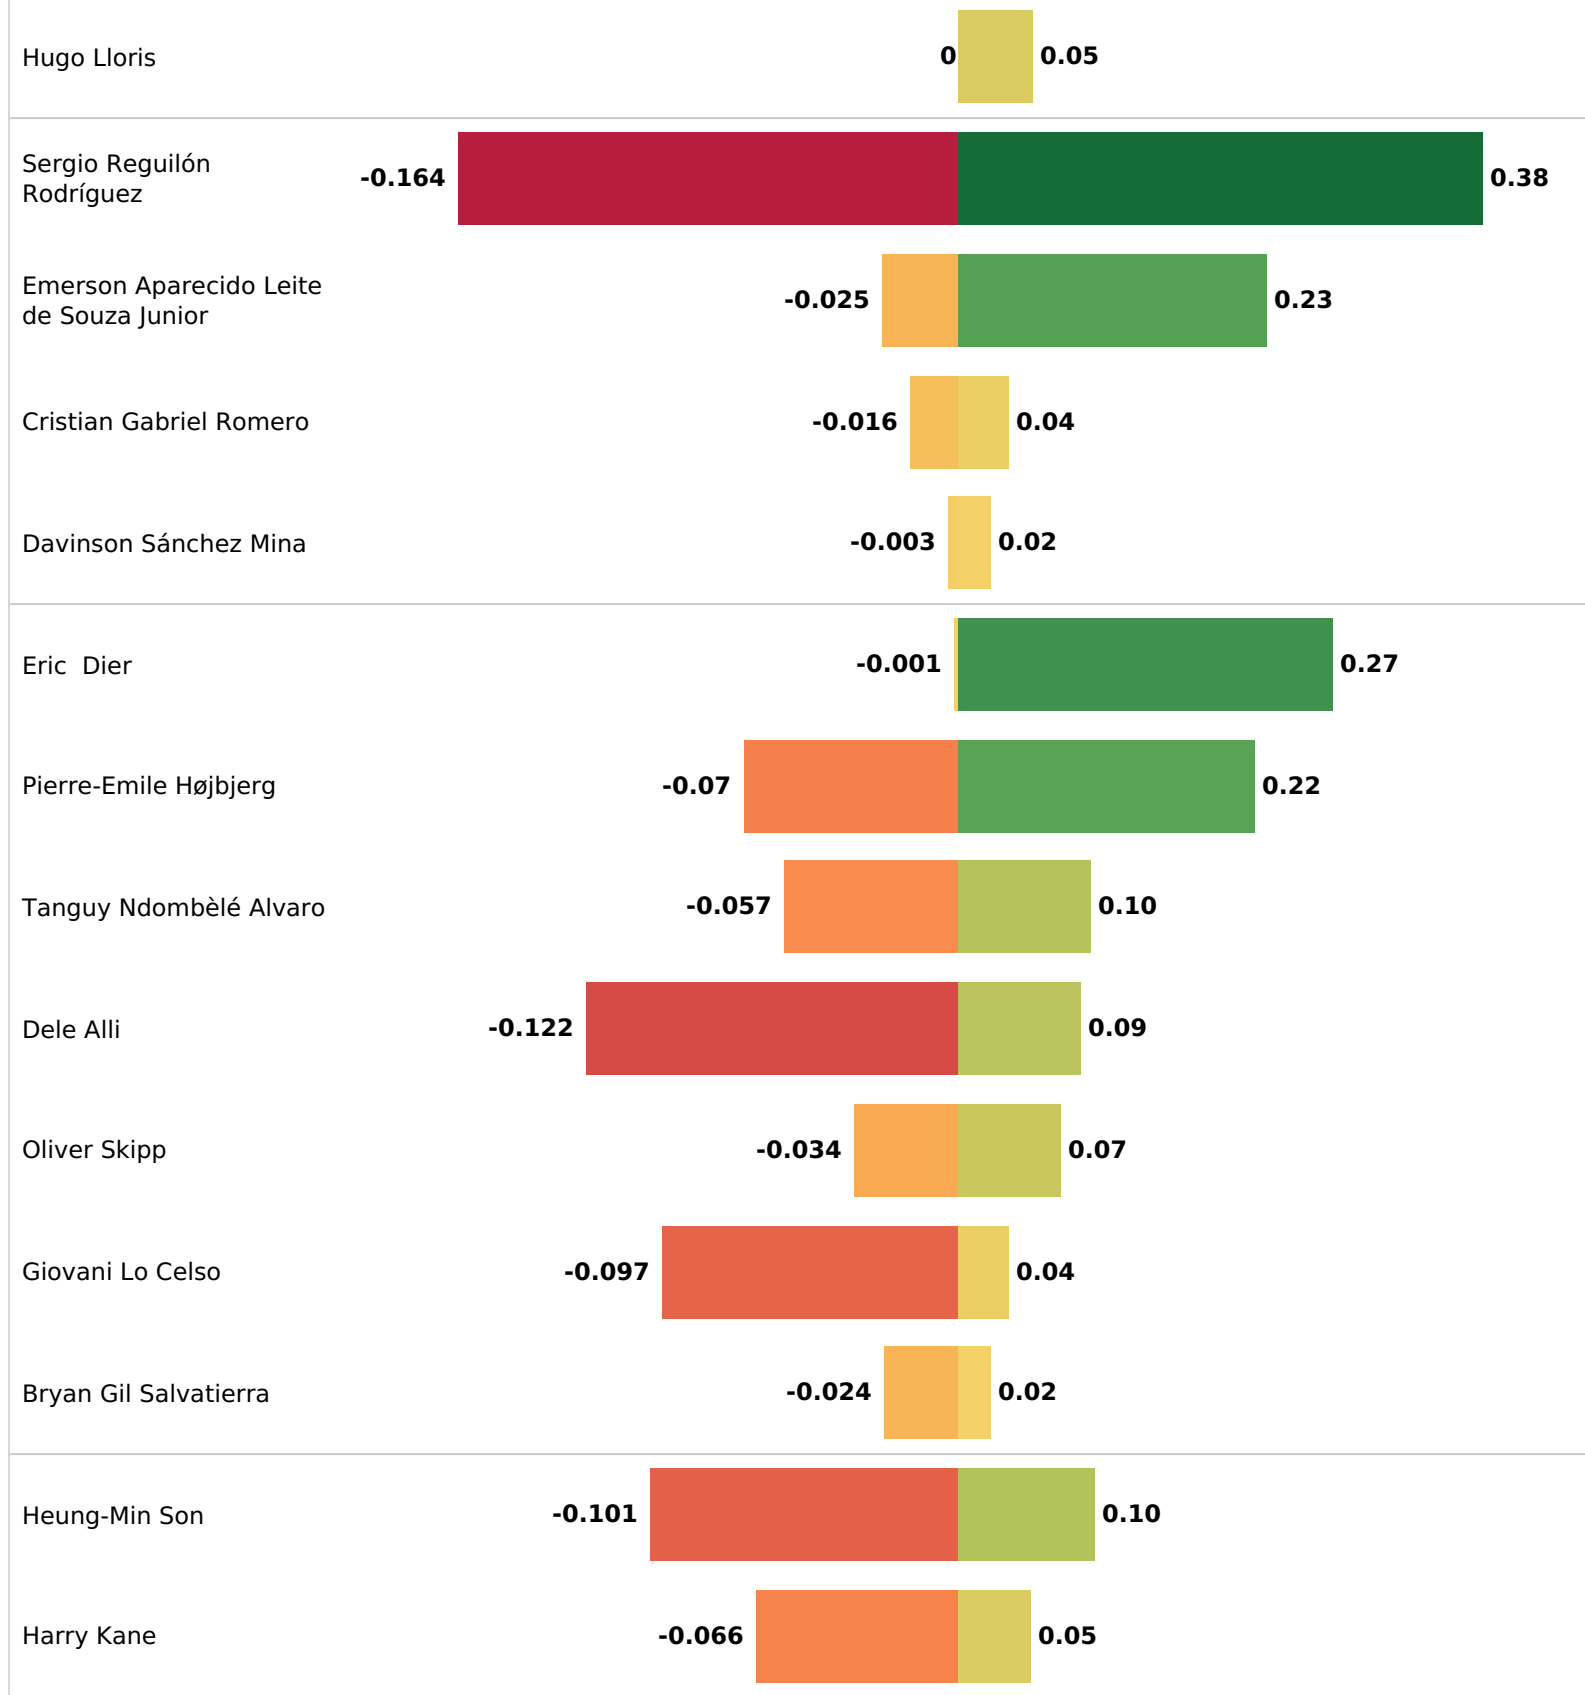

Unsuccessful Successful

Chelsea Pass zones

Chelsea Smart passes

Chelsea Crosses

Pass type

Pass ending location

Pass outcome

Smart pass Launch Head pass Cross
 Simple pass High pass Hand pass

Own 18 yard box Outside of box Opp 6 yard box
 Own 6 yard box Opp 18 yard box

Unsuccessful Successful

Tottenham Hotspur's xT creation zones

Passes & Expected threat

Player	Passes	Pass Accuracy	Total Passes Xt
Hugo Lloris	14	85.71%	0.054
Sergio Reguilón Rodríguez	50	82.00%	0.219
Cristian Gabriel Romero	41	82.93%	0.02
Emerson Aparecido Leite de Souza Junior	33	81.82%	0.2
Davinson Sánchez Mina	10	90.00%	0.02
Pierre-Emile Højbjerg	62	85.48%	0.147
Eric Dier	59	94.92%	0.272
Dele Alli	39	74.36%	-0.033
Tanguy Ndombèlé Alvaro	36	86.11%	0.039
Giovani Lo Celso	28	78.57%	-0.061
Oliver Skipp	17	88.24%	0.04
Bryan Gil Salvatierra	9	77.78%	-0.001
Heung-Min Son	27	77.78%	-0.002
Harry Kane	25	76.00%	-0.013

Passes

Pass Accuracy

Total Passes Xt

xT from Passes

xT from Dribbles

Chelsea's xT creation zones

Passes & Expected threat

Player	Passes	Pass Accuracy	Total Passes Xt
Kepa Arrizabalaga Revuelta	25	92.00%	0.056
Thiago Emiliano da Silva	63	87.30%	0.244
Andreas Christensen	56	92.86%	0.427
Marcos Alonso Mendoza	53	83.02%	0.248
Antonio Rüdiger	53	94.34%	0.407
César Azpilicueta Tanco	50	84.00%	0.13
Jorge Luiz Frello Filho	67	92.54%	0.399
Mateo Kovačić	56	91.07%	0.304
N'Golo Kanté	34	88.24%	0.229
Mason Mount	19	89.47%	0.457
Kai Havertz	28	82.14%	-0.011
Romelu Lukaku Menama	19	68.42%	0.187
Timo Werner	9	77.78%	-0.014