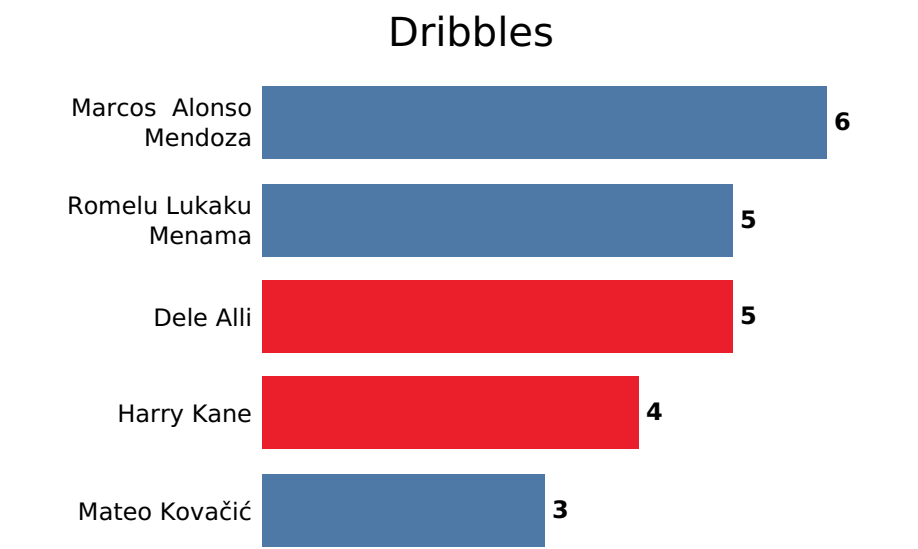

General		
Goals	0	3
XG	0.54	2.75
Shots	9	20
Shots On Target	3	10
Shots Blocked	3	7
Shots Post	0	0
Shots Wide	3	3
Inside Box Shots	3	17
Outside Box Shots	6	3
Corners	5	11
Freekicks	3	0
Offsides	0	1
Fouls	4	15
Yellow Cards	0	1
Red Cards	0	0

Attack		
Positional Attacks	23	33
Positional With Shots	5	14
Counter Attacks	0	3
Freekicks	3	0
Freekicks With Shots	1	0
Corners	5	11
Corners With Shots	1	4

Defence		
Tackles	4	3
Interceptions	54	48
Clearances	20	19
Ppda	11.7	7.3

Transition		
Recoveries	66	80
Recoveries Low	23	26
Recoveries Medium	31	39
Recoveries High	12	15
Recoveries Opponent Half	28	29
Losses	117	94
Losses Low	22	20
Losses Medium	48	35
Losses High	47	39
Losses Own Half	47	38

Duels		
Offensive Duels	74	75
Offensive duels won,%	36.5%	33.3%
Defensive Duels	75	74
Defensive duels won,%	66.7%	63.5%
Loose Ball Duels	31	31
Loose ball duels won,%	38.7%	48.4%
Aerial Duels	37	37
Aerial duels won,%	29.7%	54.1%
Challenge Intensity	6.1	6.2
Dribbles	20	28
Dribbles won,%	40.000%	71.429%

Possession		
Possession%	47%	53%
Possession Count	95	103
Reaching Opponent Half	51	68
Reaching Opponent Box	9	24
Avg Possession Duration	15s	16s
Dead Time Sec	2,650s	2,650s

Possession,%		
Possession (1-15min)	48%	52%
Possession (16-30min)	47%	53%
Possession (31-45min)	60%	40%
Possession (46-60min)	37%	63%
Possession (61-75min)	57%	43%
Possession (76-90min)	36%	64%

Passes		
Passes	450	532
Acc passes,%	83.6%	88.2%
Forward Passes	149	166
Acc Forward passes,%	69.1%	80.7%
Back Passes	73	76
Acc Back passes,%	94.5%	94.7%
Vertical Passes	155	195
Acc Vertical passes,%	93.5%	93.8%
Progressive Passes	70	83
Acc Progressive passes,%	70.0%	74.7%
Long Passes	41	55
Acc Long passes,%	58.5%	69.1%
Into Final Third Passes	42	53
Acc Passes into F3%	69.0%	86.8%
Into Penalty Area Passes	11	21
Acc Passes into PA,%	36.4%	66.7%
Smart Passes	9	7
Acc Smart passes,%	22.2%	57.1%
Key Passes	1	11
Through Passes	11	7
Acc Through passes,%	9.1%	71.4%
Crosses	9	19
Acc Crosses,%	33.3%	36.8%
Crosses Low	2	6
Crosses High	5	8
Crosses Blocked	2	5
Match Tempo	18	19.7
Passes Length Avg	18.2	18.3

Match Overview