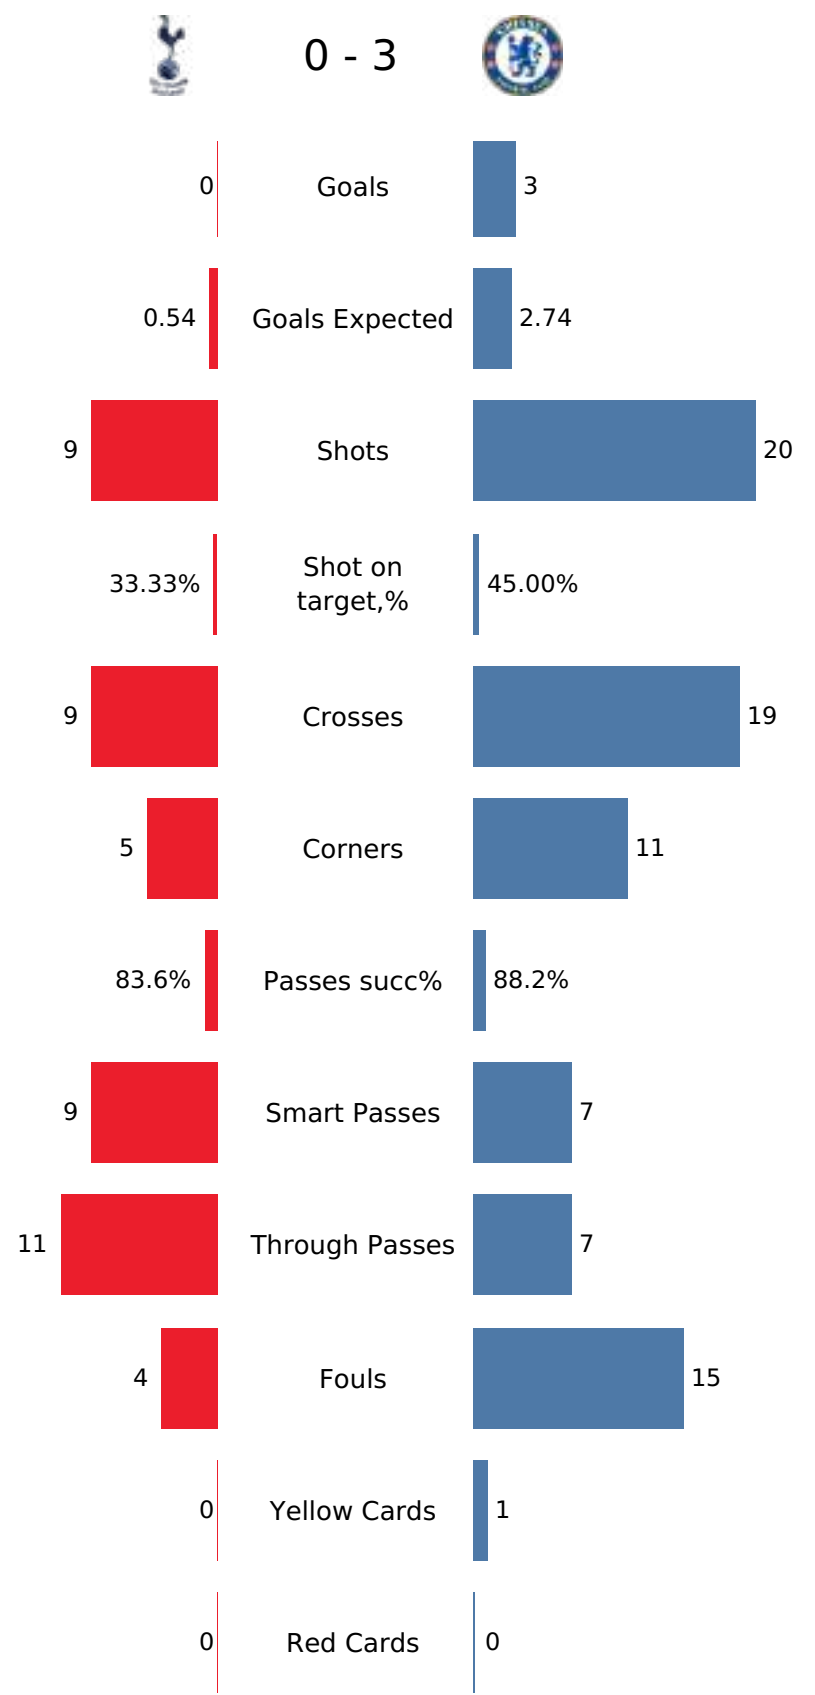

General		
Goals	0	3
XG	0.54	2.75
Shots	9	20
Shots On Target	3	10
Shots Blocked	3	7
Shots Post	0	0
Shots Wide	3	3
Inside Box Shots	3	17
Outside Box Shots	6	3
Corners	5	11
Freekicks	3	0
Offsides	0	1
Fouls	4	15
Yellow Cards	0	1
Red Cards	0	0

Attack		
Positional Attacks	23	33
Positional With Shots	5	14
Counter Attacks	0	3
Freekicks	3	0
Freekicks With Shots	1	0
Corners	5	11
Corners With Shots	1	4

Defence		
Tackles	4	3
Interceptions	54	48
Clearances	20	19
Ppda	11.7	7.3

Transition		
Recoveries	66	80
Recoveries Low	23	26
Recoveries Medium	31	39
Recoveries High	12	15
Recoveries Opponent Half	28	29
Losses	117	94
Losses Low	22	20
Losses Medium	48	35
Losses High	47	39
Losses Own Half	47	38

Duels		
Offensive Duels	74	75
Offensive duels won,%	36.5%	33.3%
Defensive Duels	75	74
Defensive duels won,%	66.7%	63.5%
Loose Ball Duels	31	31
Loose ball duels won,%	38.7%	48.4%
Aerial Duels	37	37
Aerial duels won,%	29.7%	54.1%
Challenge Intensity	6.1	6.2
Dribbles	20	28
Dribbles won,%	40.000%	71.429%

Possession		
Possession%	47%	53%
Possession Count	95	103
Reaching Opponent Half	51	68
Reaching Opponent Box	9	24
Avg Possession Duration	15s	16s
Dead Time Sec	2,650s	2,650s

Possession,%		
Possession (1-15min)	48%	52%
Possession (16-30min)	47%	53%
Possession (31-45min)	60%	40%
Possession (46-60min)	37%	63%
Possession (61-75min)	57%	43%
Possession (76-90min)	36%	64%

Passes		
Passes	450	532
Acc passes,%	83.6%	88.2%
Forward Passes	149	166
Acc Forward passes,%	69.1%	80.7%
Back Passes	73	76
Acc Back passes,%	94.5%	94.7%
Vertical Passes	155	195
Acc Vertical passes,%	93.5%	93.8%
Progressive Passes	70	83
Acc Progressive passes,%	70.0%	74.7%
Long Passes	41	55
Acc Long passes,%	58.5%	69.1%
Into Final Third Passes	42	53
Acc Passes into F3%	69.0%	86.8%
Into Penalty Area Passes	11	21
Acc Passes into PA,%	36.4%	66.7%
Smart Passes	9	7
Acc Smart passes,%	22.2%	57.1%
Key Passes	1	11
Through Passes	11	7
Acc Through passes,%	9.1%	71.4%
Crosses	9	19
Acc Crosses,%	33.3%	36.8%
Crosses Low	2	6
Crosses High	5	8
Crosses Blocked	2	5
Match Tempo	18	19.7
Passes Length Avg	18.2	18.3

Match Overview