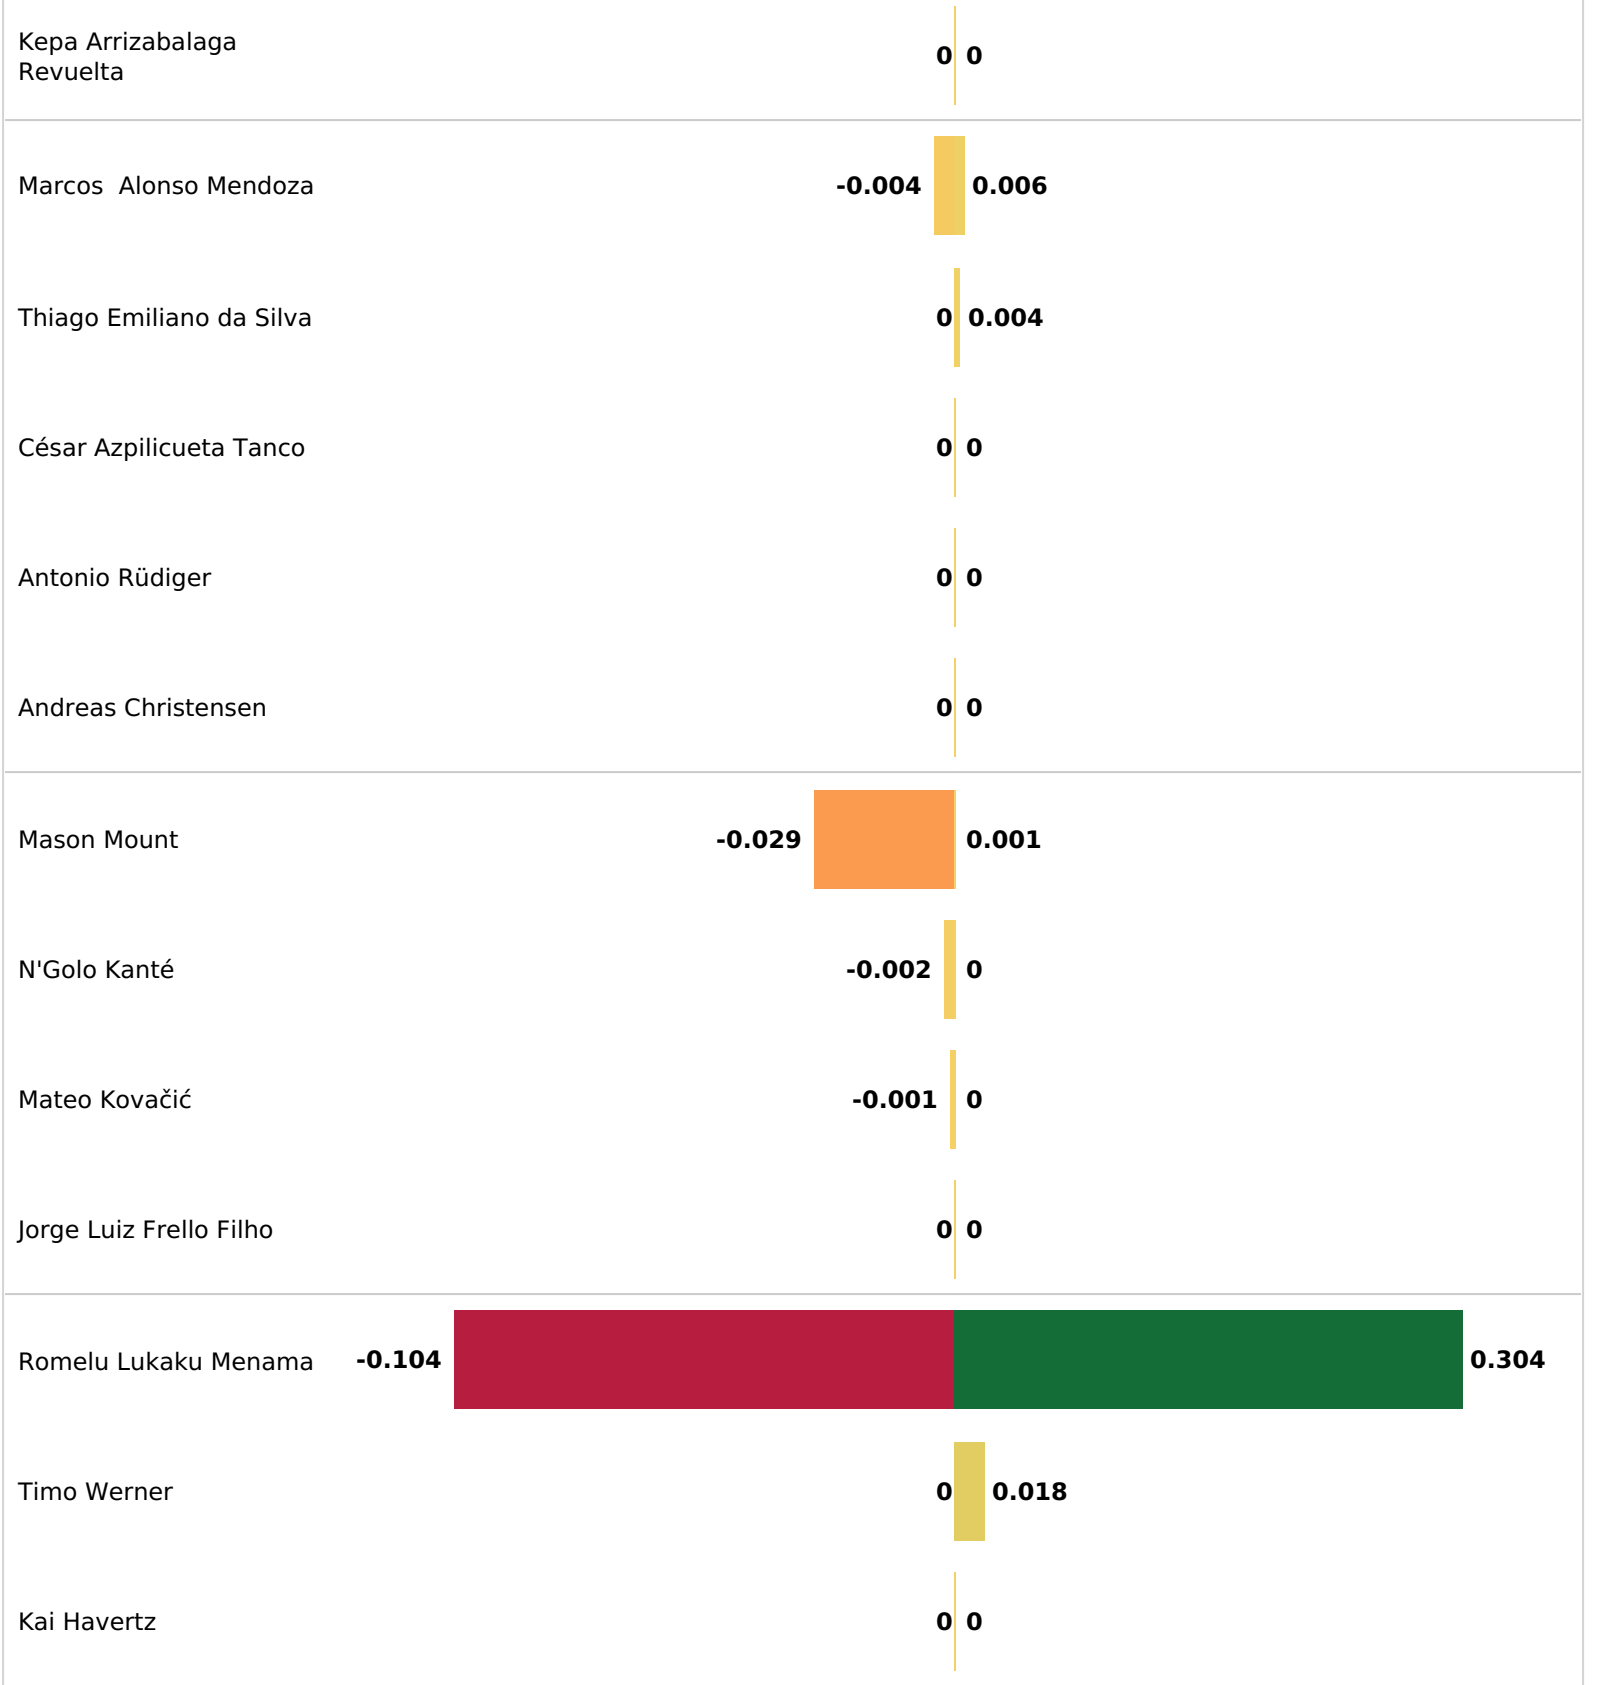

Passes

Pass Accuracy

Total Passes Xt

xT from Passes

xT from Dribbles

Chelsea's xT creation zones

Passes & Expected threat

Player	Passes	Pass Accuracy	Total Passes Xt
Kepa Arrizabalaga Revuelta	25	92.00%	0.056
Thiago Emiliano da Silva	63	87.30%	0.244
Andreas Christensen	56	92.86%	0.427
Marcos Alonso Mendoza	53	83.02%	0.248
Antonio Rüdiger	53	94.34%	0.407
César Azpilicueta Tanco	50	84.00%	0.13
Jorge Luiz Frello Filho	67	92.54%	0.399
Mateo Kovačić	56	91.07%	0.304
N'Golo Kanté	34	88.24%	0.229
Mason Mount	19	89.47%	0.457
Kai Havertz	28	82.14%	-0.011
Romelu Lukaku Menama	19	68.42%	0.187
Timo Werner	9	77.78%	-0.014

Passes

Pass Accuracy

Total Passes Xt

xT from Passes

xT from Dribbles

Tottenham Hotspur

Defensive duels

Defensive duels won & neutral

■ lost
■ neutral
■ won

Tottenham Hotspur

Aerial duels

Aerial duels won & neutral

Hugo Lloris	1	0	0
Sergio Reguilón Rodríguez	1	0	2
Emerson Aparecido Leite de Souza Junior	1	0	1
Cristian Gabriel Romero	1	0	1
Eric Dier	3	1	5
Pierre-Emile Højbjerg	2	1	2
Dele Alli	1	0	4
Bryan Gil Salvatierra	0	0	1
Harry Kane	2	2	4