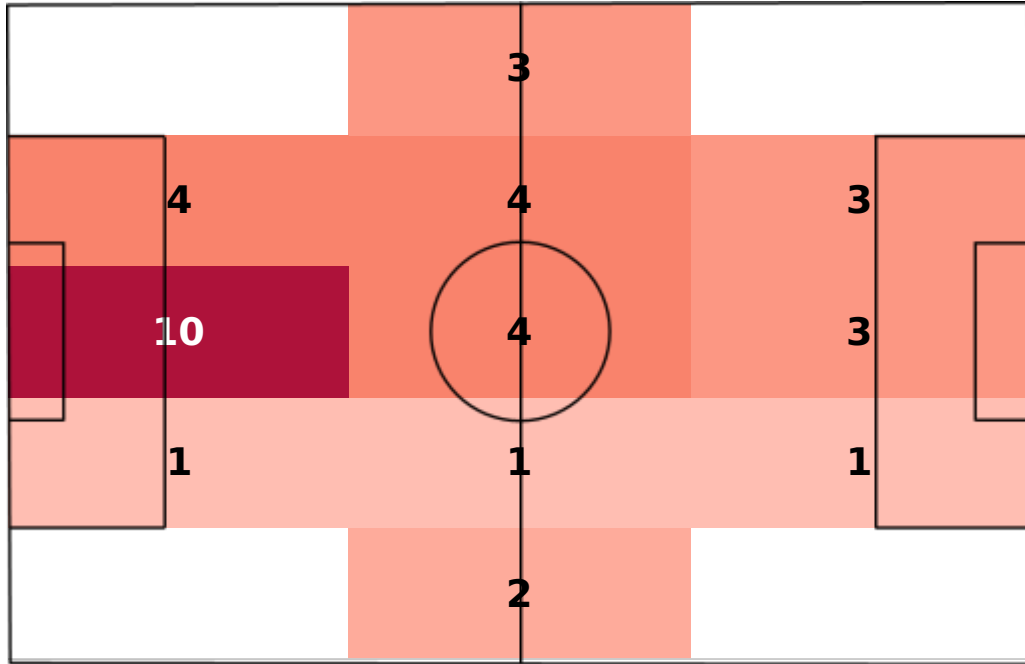

Tottenham Hotspur

Aerial duels