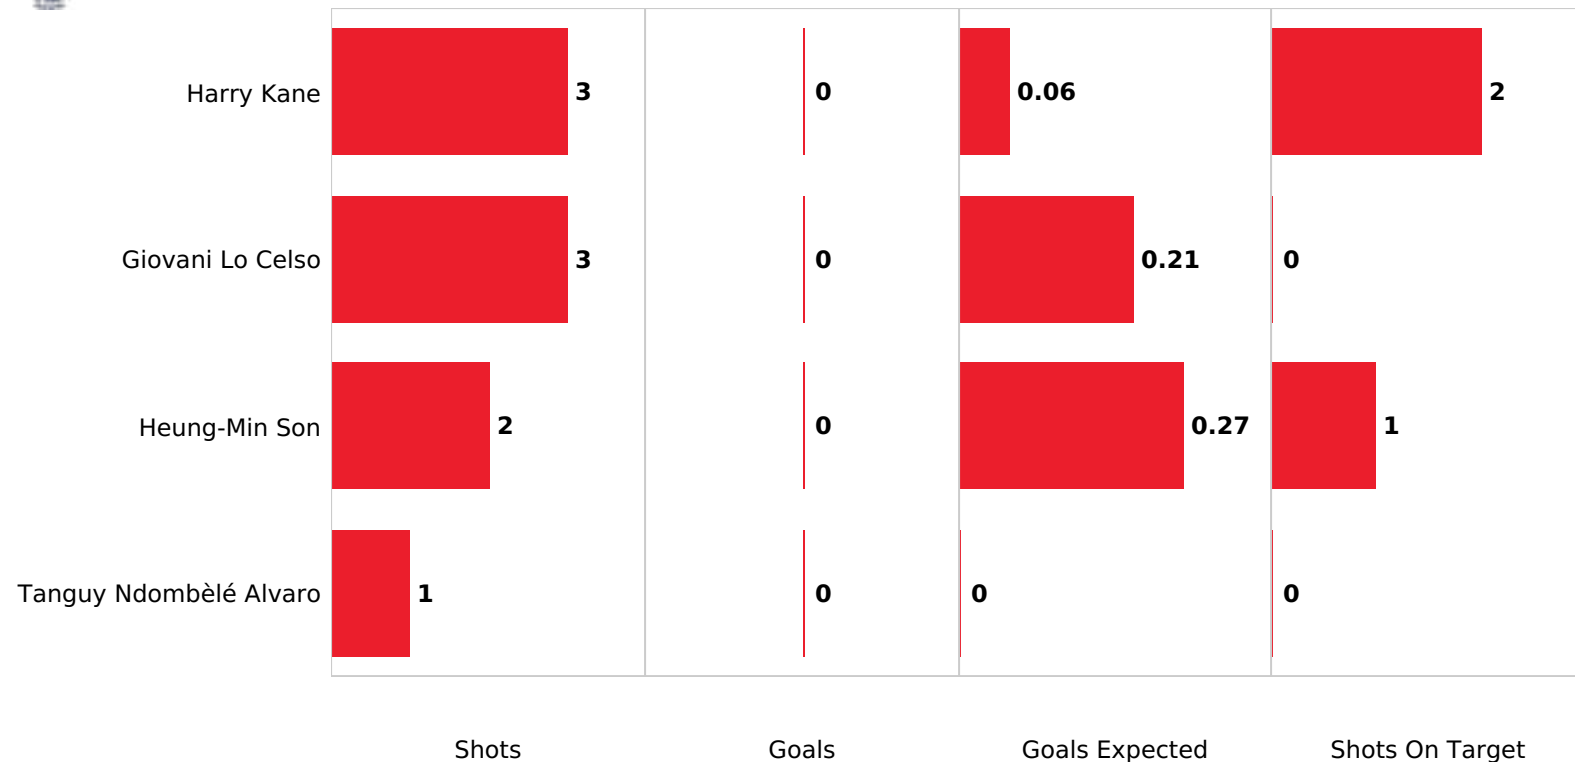

Match Overview

Tottenham Hotspur's Shots

Chelsea's Shots

Tottenham Hotspur shots

Chelsea shots

xT Timeline

Expected goal timeline

Tottenham Hotspur Pass matrix