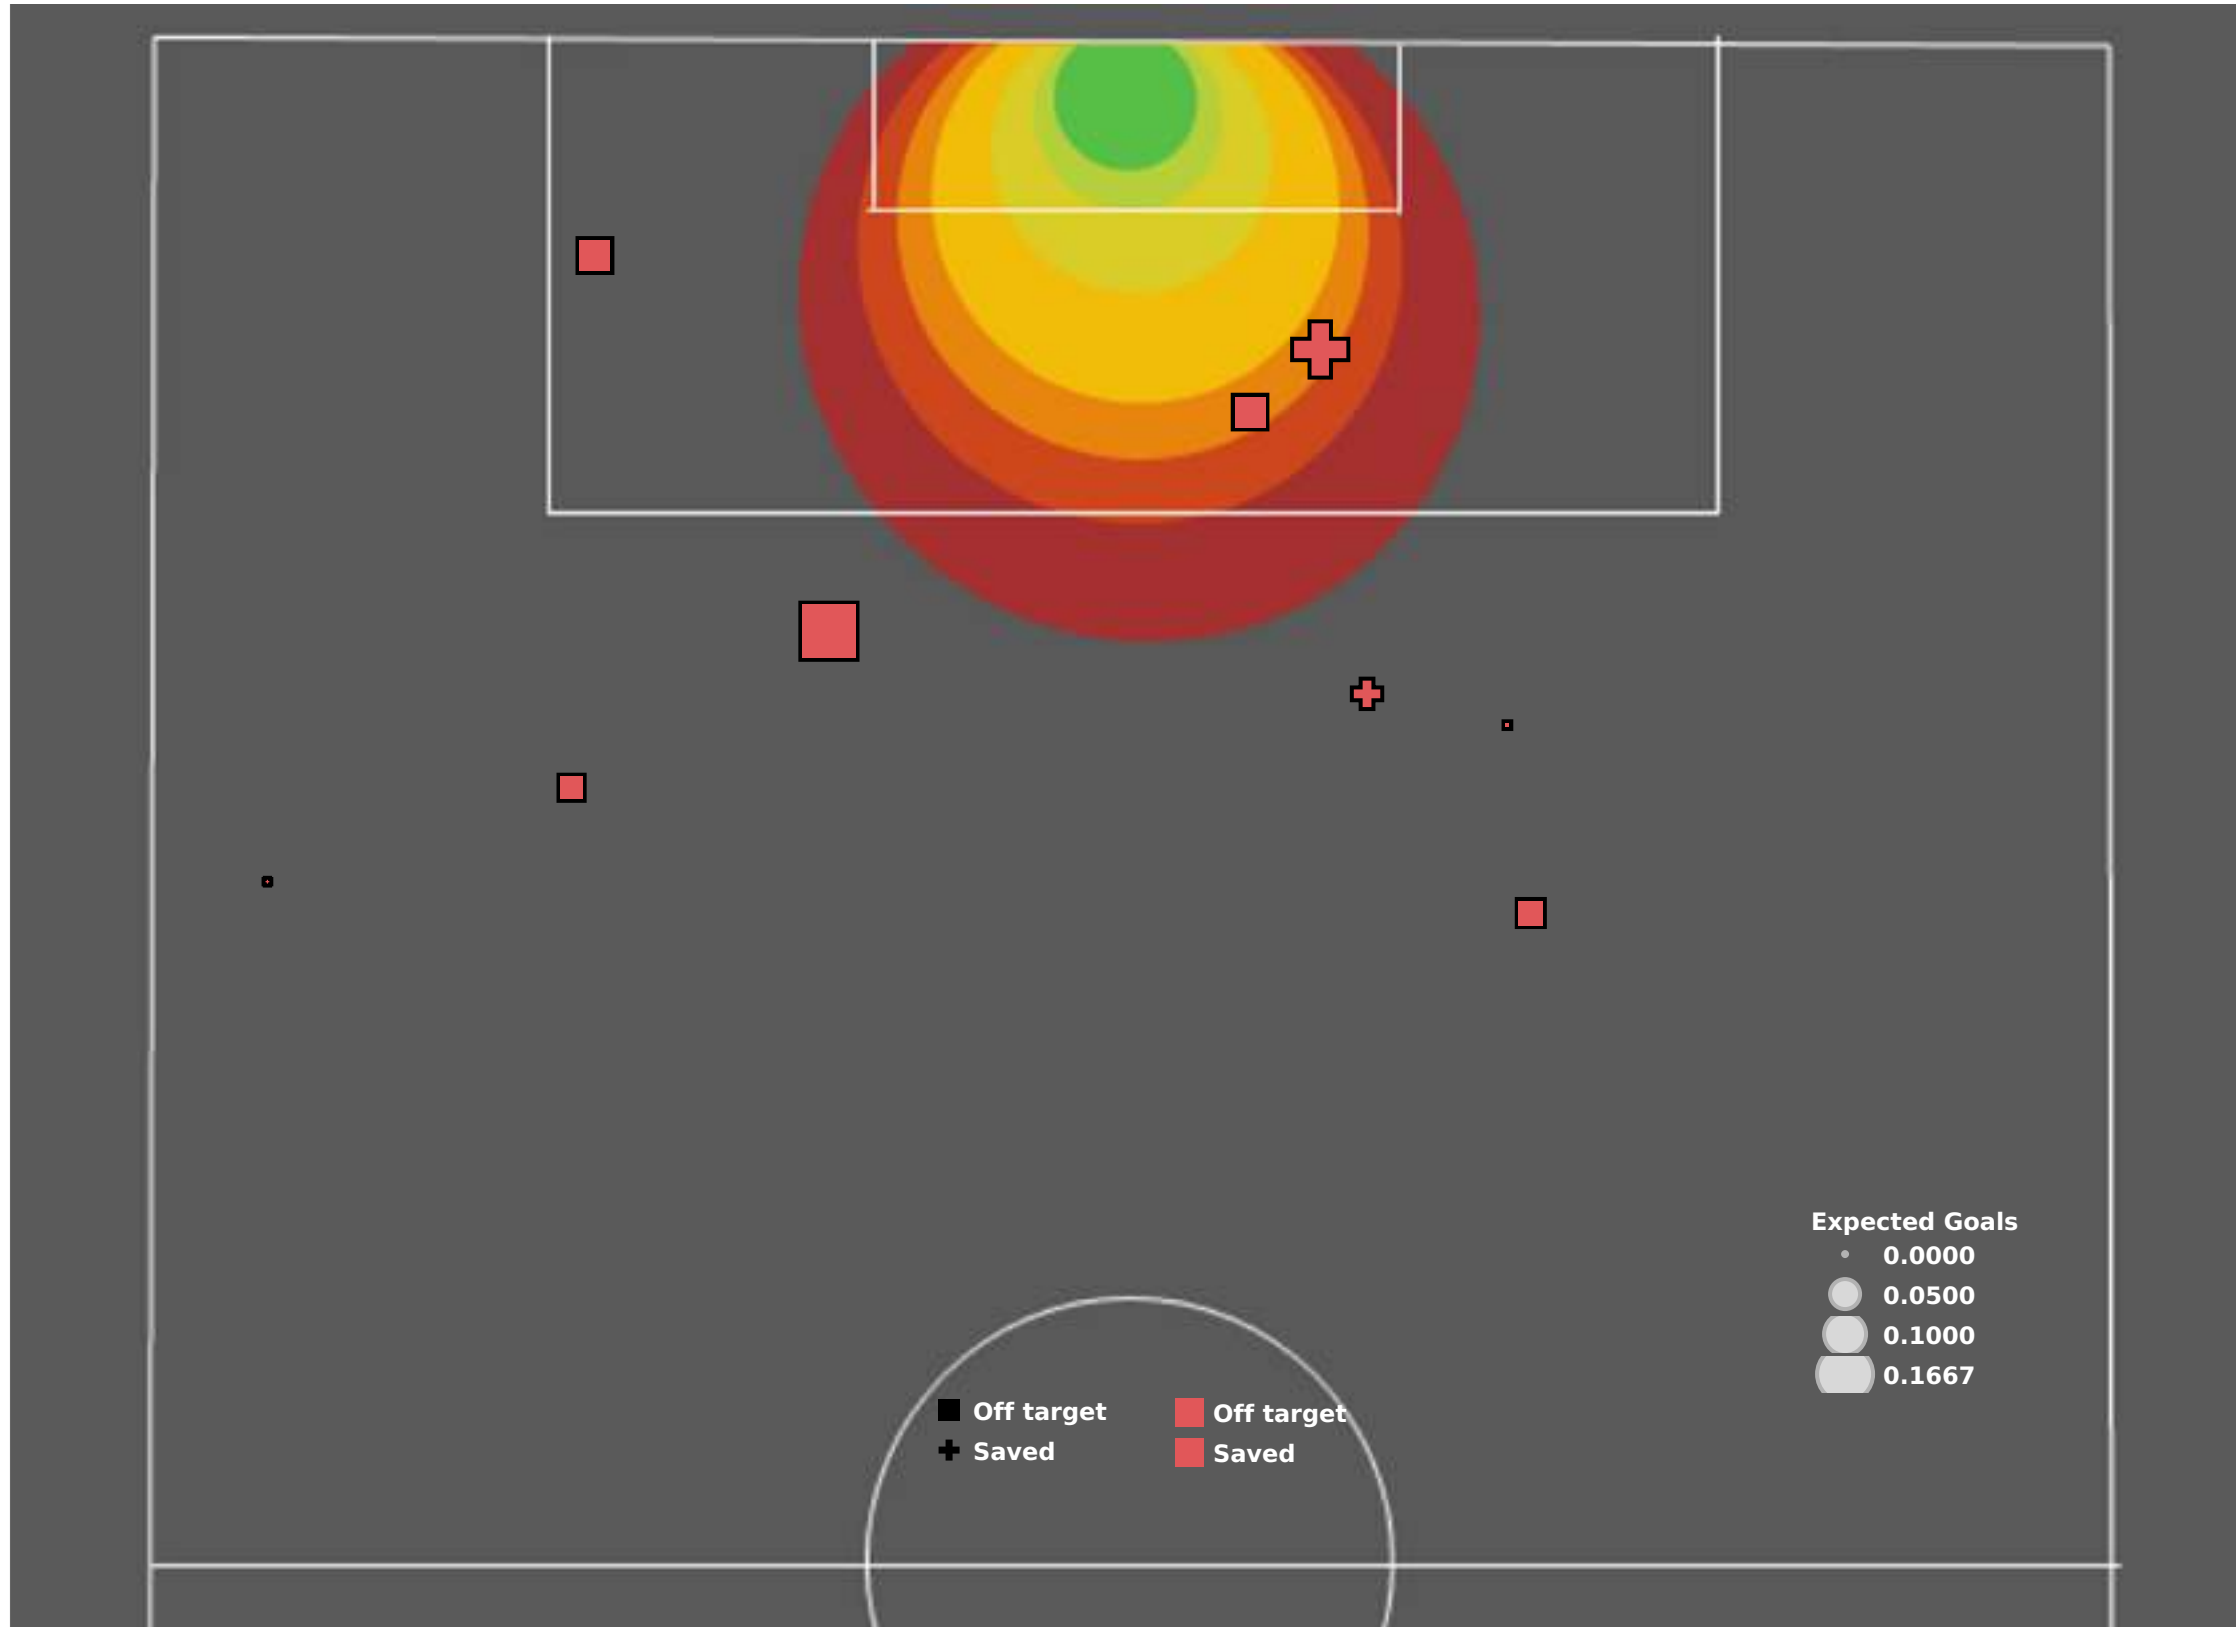

Tottenham Hotspur's Shots