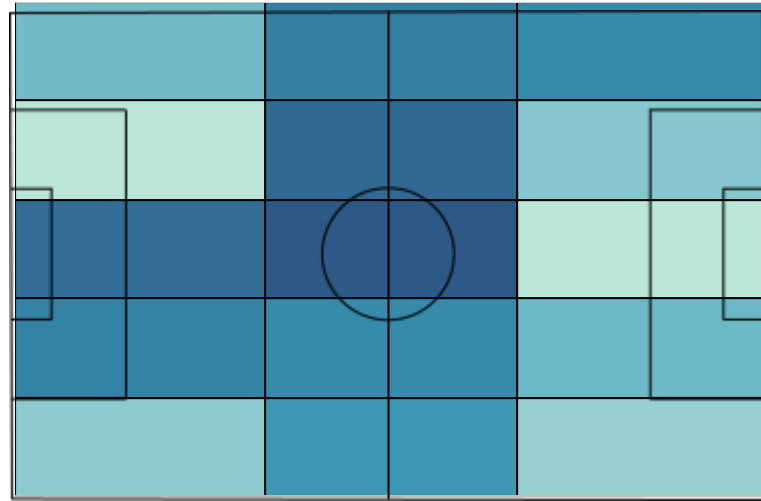

Chelsea Pass matrix

	Kepa Arrizabalaga Reuelta	Andreas Christensen	Antonio Rüdiger	César Azpilicueta Tanco	Marcos Alonso Mendoza	Thiago Emiliano da Silva	Jorge Luiz Frello Filho	Mason Mount	Mateo Kovačić	N'Golo Kanté	Kai Havertz	Romelu Lukaku Menama	Timo Werner	Passes Received
Unknown	4	6	10	19	21	13	12	4	7	6	7	11	2	122
A. Christensen	4		4	5	1	10	11		1	6				42
A. Rüdiger	8	3			7	6	6	1	9	2			1	43
César Azpilicueta	1	10	2	2		3	6	4	2	3	2		2	37
Jorginho	1	9	3	6	7	7		2	12	5	2		1	55
K. Havertz			3	4	7		4	3	4	1		2		28
Kepa Arrizabalaga		2	7			7	1			1				18
M. Kovačić	1	1	6		12	6	10			2	7	2		47
M. Mount		3		3	2	1	3	2	1		1	1		17
Marcos Alonso	4	1	8	1	2	8	5	3	11	3	6	1	2	55
N. Kanté		3		11	2	1	6		3	1	2		1	30
R. Lukaku		3	1	4	2	1	1		3	1	1	1		18
T. Werner				3	2		1			2		1		9
Thiago Silva	2	15	9	1	6		2	1	4	1				41
Passes Attempted	25	56	53	59	71	63	68	20	57	34	28	19	9	

Tottenham Hotspur Pass zones

Tottenham Hotspur Smart passes

Tottenham Hotspur Crosses

Pass type

Pass ending location

Pass outcome

Smart pass Launch Head pass Cross
 Simple pass High pass Hand pass

Own 18 yard box Outside of box Opp 6 yard box
 Own 6 yard box Opp 18 yard box

Unsuccessful Successful

Chelsea Pass zones

Chelsea Smart passes

Chelsea Crosses

Pass type

Pass ending location

Pass outcome

Smart pass Launch Head pass Cross
 Simple pass High pass Hand pass