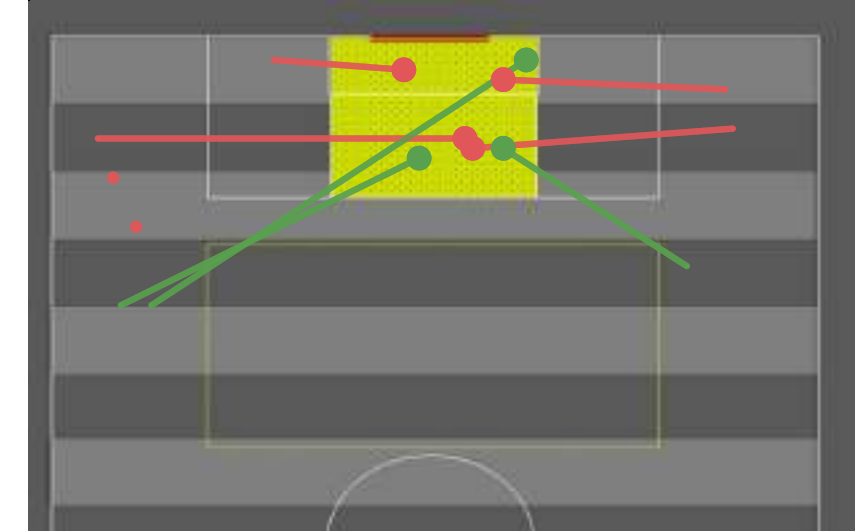

Chelsea Pass matrix

	Kepa Arrizabalaga Reuelta	Andreas Christensen	Antonio Rüdiger	César Azpilicueta Tanco	Marcos Alonso Mendoza	Thiago Emiliano da Silva	Jorge Luiz Frello Filho	Mason Mount	Mateo Kovačić	N'Golo Kanté	Kai Havertz	Romelu Lukaku Menama	Timo Werner	Passes Received
Unknown	4	6	10	19	21	13	12	4	7	6	7	11	2	122
A. Christensen	4		4	5	1	10	11		1	6				42
A. Rüdiger	8	3			7	6	6	1	9	2			1	43
César Azpilicueta	1	10	2	2		3	6	4	2	3	2		2	37
Jorginho	1	9	3	6	7	7		2	12	5	2		1	55
K. Havertz			3	4	7		4	3	4	1		2		28
Kepa Arrizabalaga		2	7			7	1			1				18
M. Kovačić	1	1	6		12	6	10			2	7	2		47
M. Mount		3		3	2	1	3	2	1		1	1		17
Marcos Alonso	4	1	8	1	2	8	5	3	11	3	6	1	2	55
N. Kanté		3		11	2	1	6		3	1	2		1	30
R. Lukaku		3	1	4	2	1	1		3	1	1	1		18
T. Werner				3	2		1			2		1		9
Thiago Silva	2	15	9	1	6		2	1	4	1				41
Passes Attempted	25	56	53	59	71	63	68	20	57	34	28	19	9	

Tottenham Hotspur Pass zones

Tottenham Hotspur Smart passes

Tottenham Hotspur Crosses

Pass type

Pass ending location

Pass outcome

Smart pass Launch Head pass Cross
 Simple pass High pass Hand pass

Own 18 yard box Outside of box Opp 6 yard box
 Own 6 yard box Opp 18 yard box

Unsuccessful Successful

Chelsea Pass zones

Chelsea Smart passes

Chelsea Crosses

Pass type

Pass ending location

Pass outcome

Smart pass Launch Head pass Cross
 Simple pass High pass Hand pass