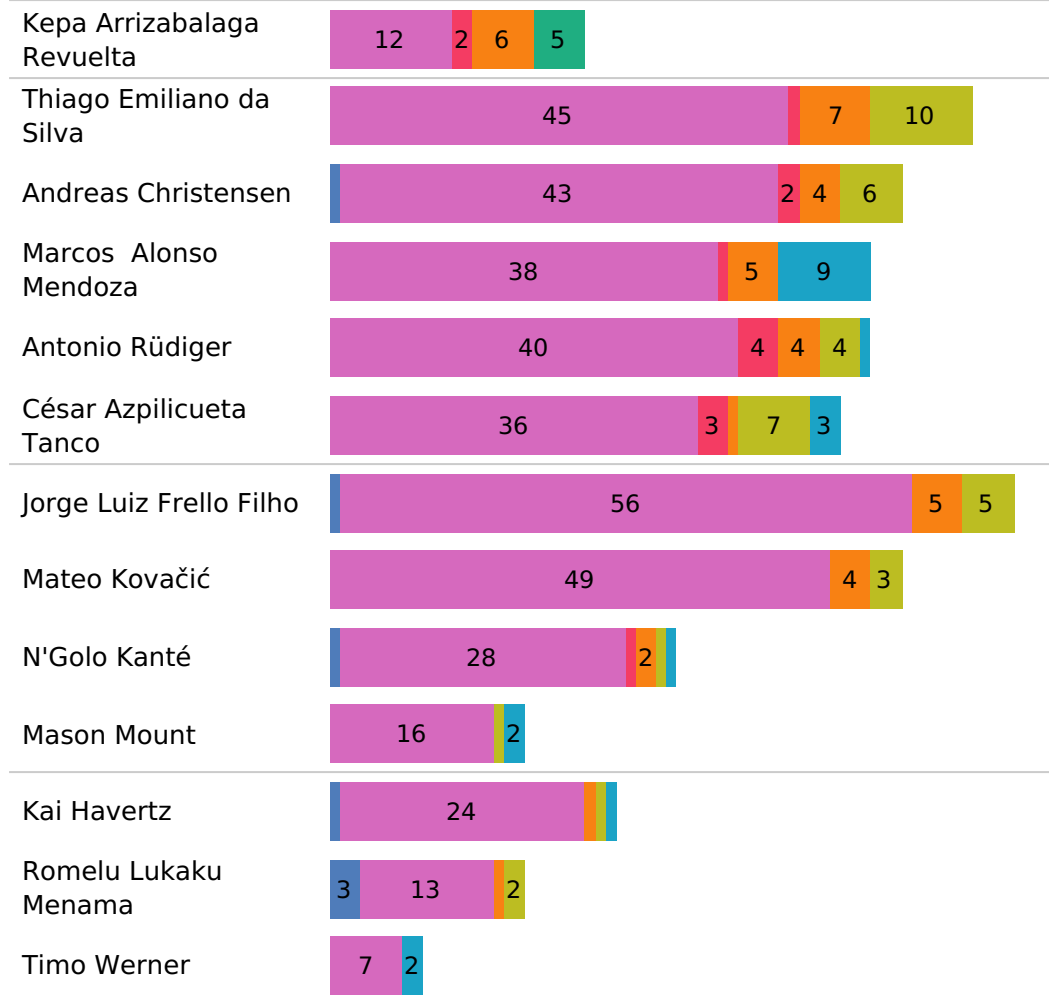

Unsuccessful Successful

Chelsea Pass zones

Chelsea Smart passes

Chelsea Crosses

Pass type

Pass ending location

Pass outcome

Smart pass Launch Head pass Cross
 Simple pass High pass Hand pass

Own 18 yard box Outside of box Opp 6 yard box
 Own 6 yard box Opp 18 yard box

Unsuccessful Successful

Tottenham Hotspur's xT creation zones

Passes & Expected threat

Player	Passes	Pass Accuracy	Total Passes Xt
Hugo Lloris	14	85.71%	0.054
Sergio Reguilón Rodríguez	50	82.00%	0.219
Cristian Gabriel Romero	41	82.93%	0.02
Emerson Aparecido Leite de Souza Junior	33	81.82%	0.2
Davinson Sánchez Mina	10	90.00%	0.02
Pierre-Emile Højbjerg	62	85.48%	0.147
Eric Dier	59	94.92%	0.272
Dele Alli	39	74.36%	-0.033
Tanguy Ndombèlé Alvaro	36	86.11%	0.039
Giovani Lo Celso	28	78.57%	-0.061
Oliver Skipp	17	88.24%	0.04
Bryan Gil Salvatierra	9	77.78%	-0.001
Heung-Min Son	27	77.78%	-0.002
Harry Kane	25	76.00%	-0.013