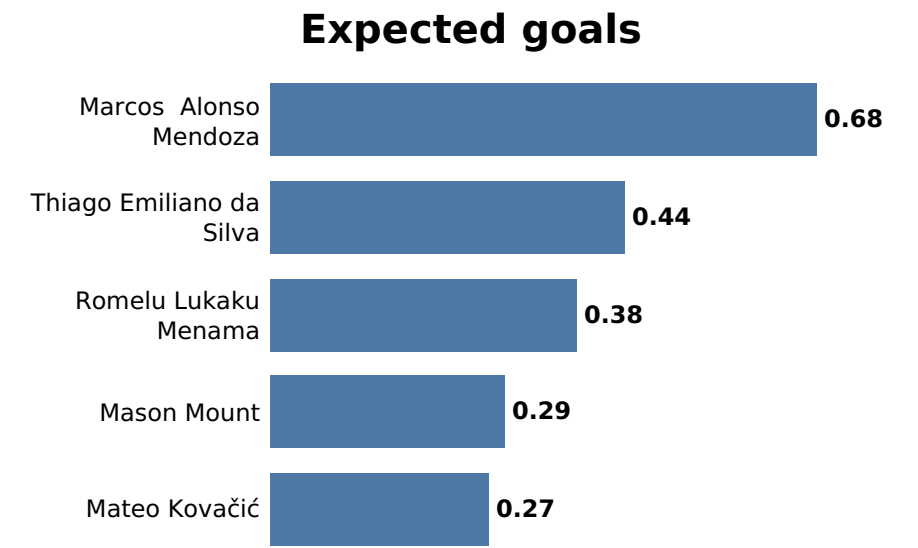

General		
Goals	0	3
XG	0.54	2.75
Shots	9	20
Shots On Target	3	10
Shots Blocked	3	7
Shots Post	0	0
Shots Wide	3	3
Inside Box Shots	3	17
Outside Box Shots	6	3
Corners	5	11
Freekicks	3	0
Offsides	0	1
Fouls	4	15
Yellow Cards	0	1
Red Cards	0	0

Attack		
Positional Attacks	23	33
Positional With Shots	5	14
Counter Attacks	0	3
Freekicks	3	0
Freekicks With Shots	1	0
Corners	5	11
Corners With Shots	1	4

Defence		
Tackles	4	3
Interceptions	54	48
Clearances	20	19
Ppda	11.7	7.3

Transition		
Recoveries	66	80
Recoveries Low	23	26
Recoveries Medium	31	39
Recoveries High	12	15
Recoveries Opponent Half	28	29
Losses	117	94
Losses Low	22	20
Losses Medium	48	35
Losses High	47	39
Losses Own Half	47	38

Duels		
Offensive Duels	74	75
Offensive duels won,%	36.5%	33.3%
Defensive Duels	75	74
Defensive duels won,%	66.7%	63.5%
Loose Ball Duels	31	31
Loose ball duels won,%	38.7%	48.4%
Aerial Duels	37	37
Aerial duels won,%	29.7%	54.1%
Challenge Intensity	6.1	6.2
Dribbles	20	28
Dribbles won,%	40.000%	71.429%

Possession		
Possession%	47%	53%
Possession Count	95	103
Reaching Opponent Half	51	68
Reaching Opponent Box	9	24
Avg Possession Duration	15s	16s
Dead Time Sec	2,650s	2,650s

Possession,%		
Possession (1-15min)	48%	52%
Possession (16-30min)	47%	53%
Possession (31-45min)	60%	40%
Possession (46-60min)	37%	63%
Possession (61-75min)	57%	43%
Possession (76-90min)	36%	64%

Passes		
Passes	450	532
Acc passes,%	83.6%	88.2%
Forward Passes	149	166
Acc Forward passes,%	69.1%	80.7%
Back Passes	73	76
Acc Back passes,%	94.5%	94.7%
Vertical Passes	155	195
Acc Vertical passes,%	93.5%	93.8%
Progressive Passes	70	83
Acc Progressive passes,%	70.0%	74.7%
Long Passes	41	55
Acc Long passes,%	58.5%	69.1%
Into Final Third Passes	42	53
Acc Passes into F3%	69.0%	86.8%
Into Penalty Area Passes	11	21
Acc Passes into PA,%	36.4%	66.7%
Smart Passes	9	7
Acc Smart passes,%	22.2%	57.1%
Key Passes	1	11
Through Passes	11	7
Acc Through passes,%	9.1%	71.4%
Crosses	9	19
Acc Crosses,%	33.3%	36.8%
Crosses Low	2	6
Crosses High	5	8
Crosses Blocked	2	5
Match Tempo	18	19.7
Passes Length Avg	18.2	18.3

Match Overview