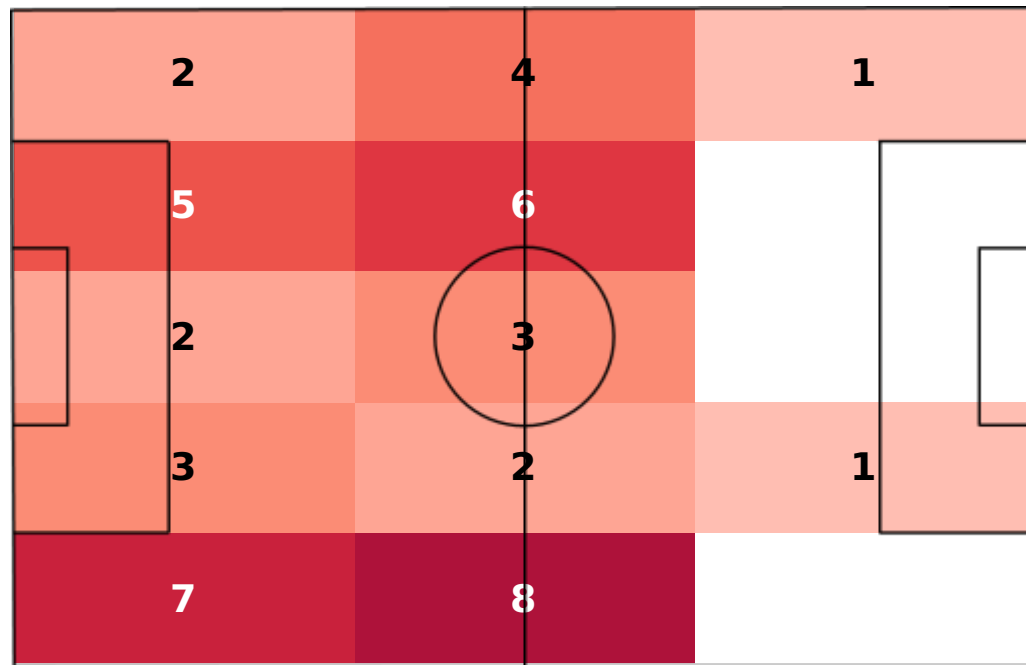

Defensive duels won & neutral