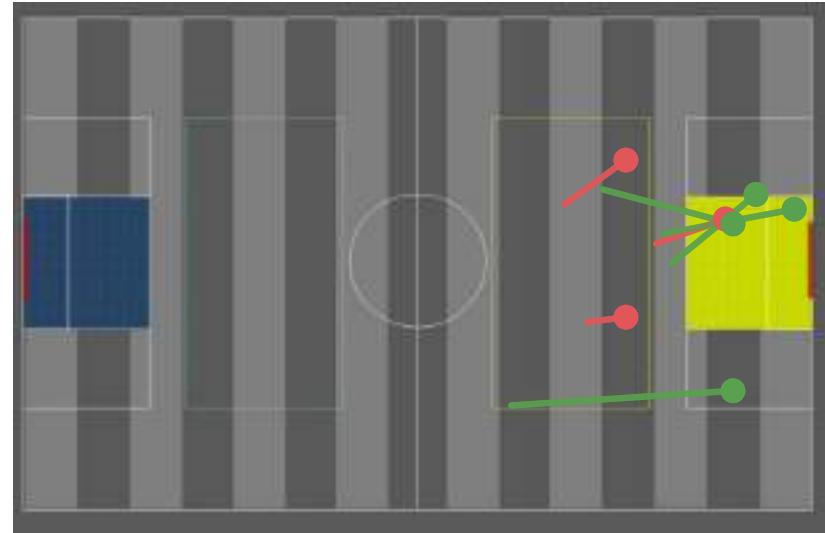

Chelsea Pass matrix

	Kepa Arrizabalaga Reuelta	Andreas Christensen	Antonio Rüdiger	César Azpilicueta Tanco	Marcos Alonso Mendoza	Thiago Emiliano da Silva	Jorge Luiz Frello Filho	Mason Mount	Mateo Kovačić	N'Golo Kanté	Kai Havertz	Romelu Lukaku Menama	Timo Werner	Passes Received
Unknown	4	6	10	19	21	13	12	4	7	6	7	11	2	122
A. Christensen	4		4	5	1	10	11		1	6				42
A. Rüdiger	8	3			7	6	6	1	9	2			1	43
César Azpilicueta	1	10	2	2		3	6	4	2	3	2		2	37
Jorginho	1	9	3	6	7	7		2	12	5	2		1	55
K. Havertz			3	4	7		4	3	4	1		2		28
Kepa Arrizabalaga		2	7			7	1			1				18
M. Kovačić	1	1	6		12	6	10			2	7	2		47
M. Mount		3		3	2	1	3	2	1		1	1		17
Marcos Alonso	4	1	8	1	2	8	5	3	11	3	6	1	2	55
N. Kanté		3		11	2	1	6		3	1	2		1	30
R. Lukaku		3	1	4	2	1	1		3	1	1	1		18
T. Werner				3	2		1			2		1		9
Thiago Silva	2	15	9	1	6		2	1	4	1				41
Passes Attempted	25	56	53	59	71	63	68	20	57	34	28	19	9	

Tottenham Hotspur Pass zones

Tottenham Hotspur Smart passes

Tottenham Hotspur Crosses

Pass type

Pass ending location

Pass outcome

Smart pass Launch Head pass Cross
 Simple pass High pass Hand pass

Own 18 yard box Outside of box Opp 6 yard box
 Own 6 yard box Opp 18 yard box

Unsuccessful Successful

Chelsea Pass zones

Chelsea Smart passes

Chelsea Crosses

Pass type

Pass ending location

Pass outcome

Smart pass Launch Head pass Cross
 Simple pass High pass Hand pass