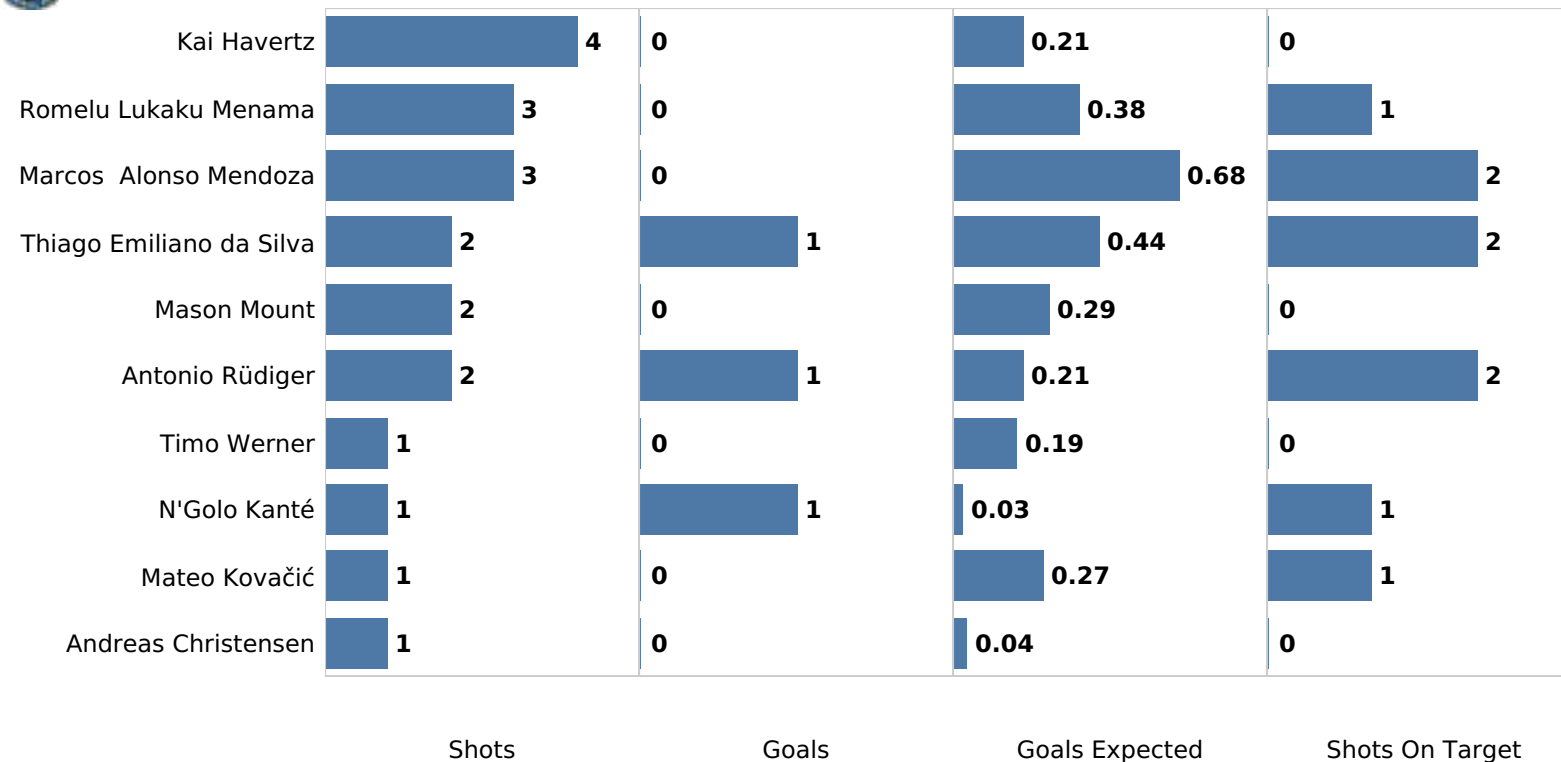

Match Overview

Tottenham Hotspur's Shots

Chelsea's Shots

Tottenham Hotspur shots

Chelsea shots

xT Timeline

Expected goal timeline

Tottenham Hotspur Pass matrix