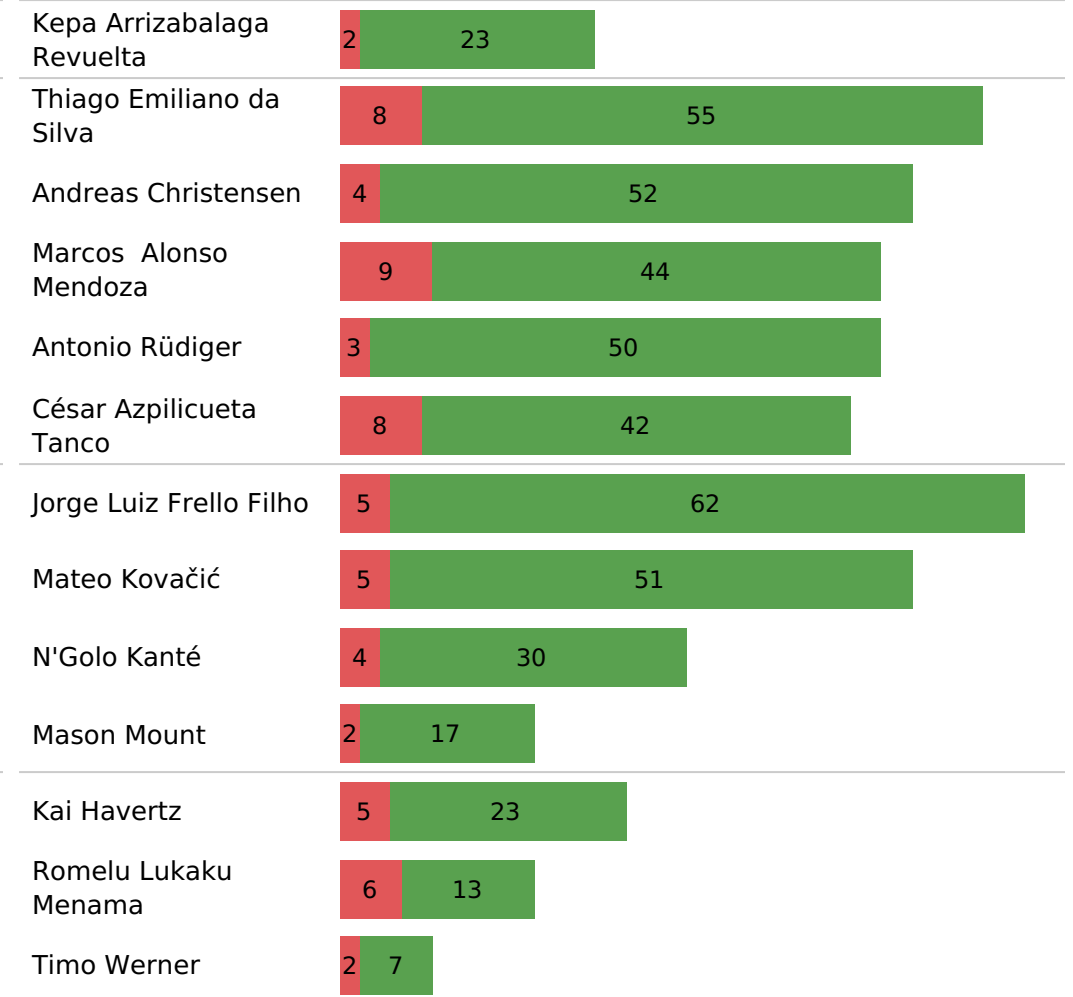

Unsuccessful Successful

Chelsea Pass zones

Chelsea Smart passes

Chelsea Crosses

Pass type

Pass ending location

Pass outcome

Smart pass Launch Head pass Cross
 Simple pass High pass Hand pass

Own 18 yard box Outside of box Opp 6 yard box
 Own 6 yard box Opp 18 yard box

Unsuccessful Successful

Tottenham Hotspur's xT creation zones

Passes & Expected threat

Player	Passes	Pass Accuracy	Total Passes Xt
Hugo Lloris	14	85.71%	0.054
Sergio Reguilón Rodríguez	50	82.00%	0.219
Cristian Gabriel Romero	41	82.93%	0.02
Emerson Aparecido Leite de Souza Junior	33	81.82%	0.2
Davinson Sánchez Mina	10	90.00%	0.02
Pierre-Emile Højbjerg	62	85.48%	0.147
Eric Dier	59	94.92%	0.272
Dele Alli	39	74.36%	-0.033
Tanguy Ndombèlé Alvaro	36	86.11%	0.039
Giovani Lo Celso	28	78.57%	-0.061
Oliver Skipp	17	88.24%	0.04
Bryan Gil Salvatierra	9	77.78%	-0.001
Heung-Min Son	27	77.78%	-0.002
Harry Kane	25	76.00%	-0.013