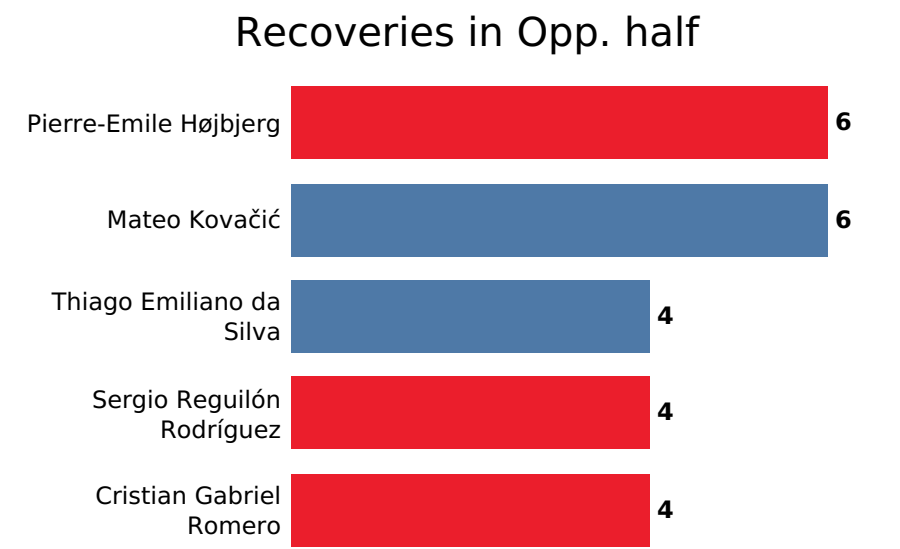

General		
Goals	0	3
XG	0.54	2.75
Shots	9	20
Shots On Target	3	10
Shots Blocked	3	7
Shots Post	0	0
Shots Wide	3	3
Inside Box Shots	3	17
Outside Box Shots	6	3
Corners	5	11
Freekicks	3	0
Offsides	0	1
Fouls	4	15
Yellow Cards	0	1
Red Cards	0	0

Attack		
Positional Attacks	23	33
Positional With Shots	5	14
Counter Attacks	0	3
Freekicks	3	0
Freekicks With Shots	1	0
Corners	5	11
Corners With Shots	1	4

Defence		
Tackles	4	3
Interceptions	54	48
Clearances	20	19
Ppda	11.7	7.3

Transition		
Recoveries	66	80
Recoveries Low	23	26
Recoveries Medium	31	39
Recoveries High	12	15
Recoveries Opponent Half	28	29
Losses	117	94
Losses Low	22	20
Losses Medium	48	35
Losses High	47	39
Losses Own Half	47	38

Duels		
Offensive Duels	74	75
Offensive duels won,%	36.5%	33.3%
Defensive Duels	75	74
Defensive duels won,%	66.7%	63.5%
Loose Ball Duels	31	31
Loose ball duels won,%	38.7%	48.4%
Aerial Duels	37	37
Aerial duels won,%	29.7%	54.1%
Challenge Intensity	6.1	6.2
Dribbles	20	28
Dribbles won,%	40.000%	71.429%

Possession		
Possession%	47%	53%
Possession Count	95	103
Reaching Opponent Half	51	68
Reaching Opponent Box	9	24
Avg Possession Duration	15s	16s
Dead Time Sec	2,650s	2,650s

Possession,%		
Possession (1-15min)	48%	52%
Possession (16-30min)	47%	53%
Possession (31-45min)	60%	40%
Possession (46-60min)	37%	63%
Possession (61-75min)	57%	43%
Possession (76-90min)	36%	64%

Passes		
Passes	450	532
Acc passes,%	83.6%	88.2%
Forward Passes	149	166
Acc Forward passes,%	69.1%	80.7%
Back Passes	73	76
Acc Back passes,%	94.5%	94.7%
Vertical Passes	155	195
Acc Vertical passes,%	93.5%	93.8%
Progressive Passes	70	83
Acc Progressive passes,%	70.0%	74.7%
Long Passes	41	55
Acc Long passes,%	58.5%	69.1%
Into Final Third Passes	42	53
Acc Passes into F3%	69.0%	86.8%
Into Penalty Area Passes	11	21
Acc Passes into PA,%	36.4%	66.7%
Smart Passes	9	7
Acc Smart passes,%	22.2%	57.1%
Key Passes	1	11
Through Passes	11	7
Acc Through passes,%	9.1%	71.4%
Crosses	9	19
Acc Crosses,%	33.3%	36.8%
Crosses Low	2	6
Crosses High	5	8
Crosses Blocked	2	5
Match Tempo	18	19.7
Passes Length Avg	18.2	18.3

Match Overview