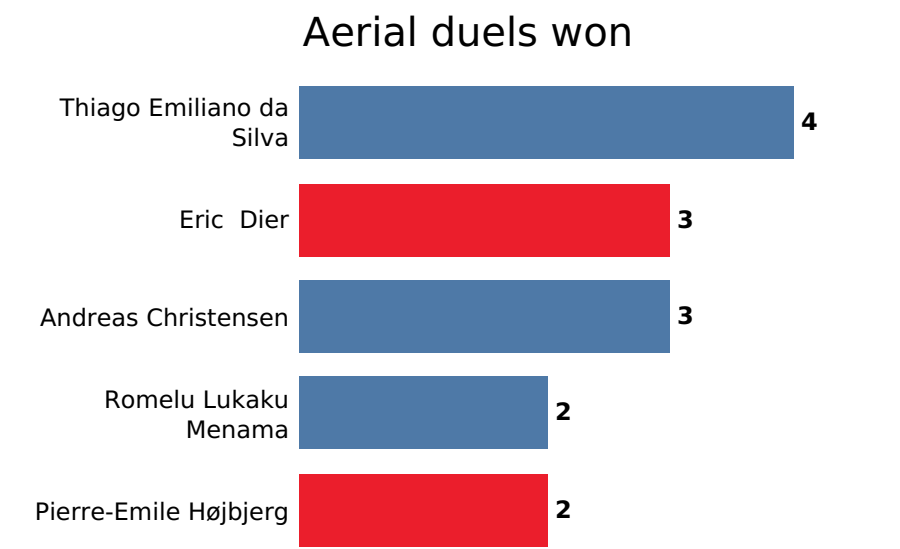

General		
Goals	0	3
XG	0.54	2.75
Shots	9	20
Shots On Target	3	10
Shots Blocked	3	7
Shots Post	0	0
Shots Wide	3	3
Inside Box Shots	3	17
Outside Box Shots	6	3
Corners	5	11
Freekicks	3	0
Offsides	0	1
Fouls	4	15
Yellow Cards	0	1
Red Cards	0	0

Attack		
Positional Attacks	23	33
Positional With Shots	5	14
Counter Attacks	0	3
Freekicks	3	0
Freekicks With Shots	1	0
Corners	5	11
Corners With Shots	1	4

Defence		
Tackles	4	3
Interceptions	54	48
Clearances	20	19
Ppda	11.7	7.3

Transition		
Recoveries	66	80
Recoveries Low	23	26
Recoveries Medium	31	39
Recoveries High	12	15
Recoveries Opponent Half	28	29
Losses	117	94
Losses Low	22	20
Losses Medium	48	35
Losses High	47	39
Losses Own Half	47	38

Duels		
Offensive Duels	74	75
Offensive duels won,%	36.5%	33.3%
Defensive Duels	75	74
Defensive duels won,%	66.7%	63.5%
Loose Ball Duels	31	31
Loose ball duels won,%	38.7%	48.4%
Aerial Duels	37	37
Aerial duels won,%	29.7%	54.1%
Challenge Intensity	6.1	6.2
Dribbles	20	28
Dribbles won,%	40.000%	71.429%

Possession		
Possession%	47%	53%
Possession Count	95	103
Reaching Opponent Half	51	68
Reaching Opponent Box	9	24
Avg Possession Duration	15s	16s
Dead Time Sec	2,650s	2,650s

Possession,%		
Possession (1-15min)	48%	52%
Possession (16-30min)	47%	53%
Possession (31-45min)	60%	40%
Possession (46-60min)	37%	63%
Possession (61-75min)	57%	43%
Possession (76-90min)	36%	64%

Passes		
Passes	450	532
Acc passes,%	83.6%	88.2%
Forward Passes	149	166
Acc Forward passes,%	69.1%	80.7%
Back Passes	73	76
Acc Back passes,%	94.5%	94.7%
Vertical Passes	155	195
Acc Vertical passes,%	93.5%	93.8%
Progressive Passes	70	83
Acc Progressive passes,%	70.0%	74.7%
Long Passes	41	55
Acc Long passes,%	58.5%	69.1%
Into Final Third Passes	42	53
Acc Passes into F3%	69.0%	86.8%
Into Penalty Area Passes	11	21
Acc Passes into PA,%	36.4%	66.7%
Smart Passes	9	7
Acc Smart passes,%	22.2%	57.1%
Key Passes	1	11
Through Passes	11	7
Acc Through passes,%	9.1%	71.4%
Crosses	9	19
Acc Crosses,%	33.3%	36.8%
Crosses Low	2	6
Crosses High	5	8
Crosses Blocked	2	5
Match Tempo	18	19.7
Passes Length Avg	18.2	18.3

Match Overview