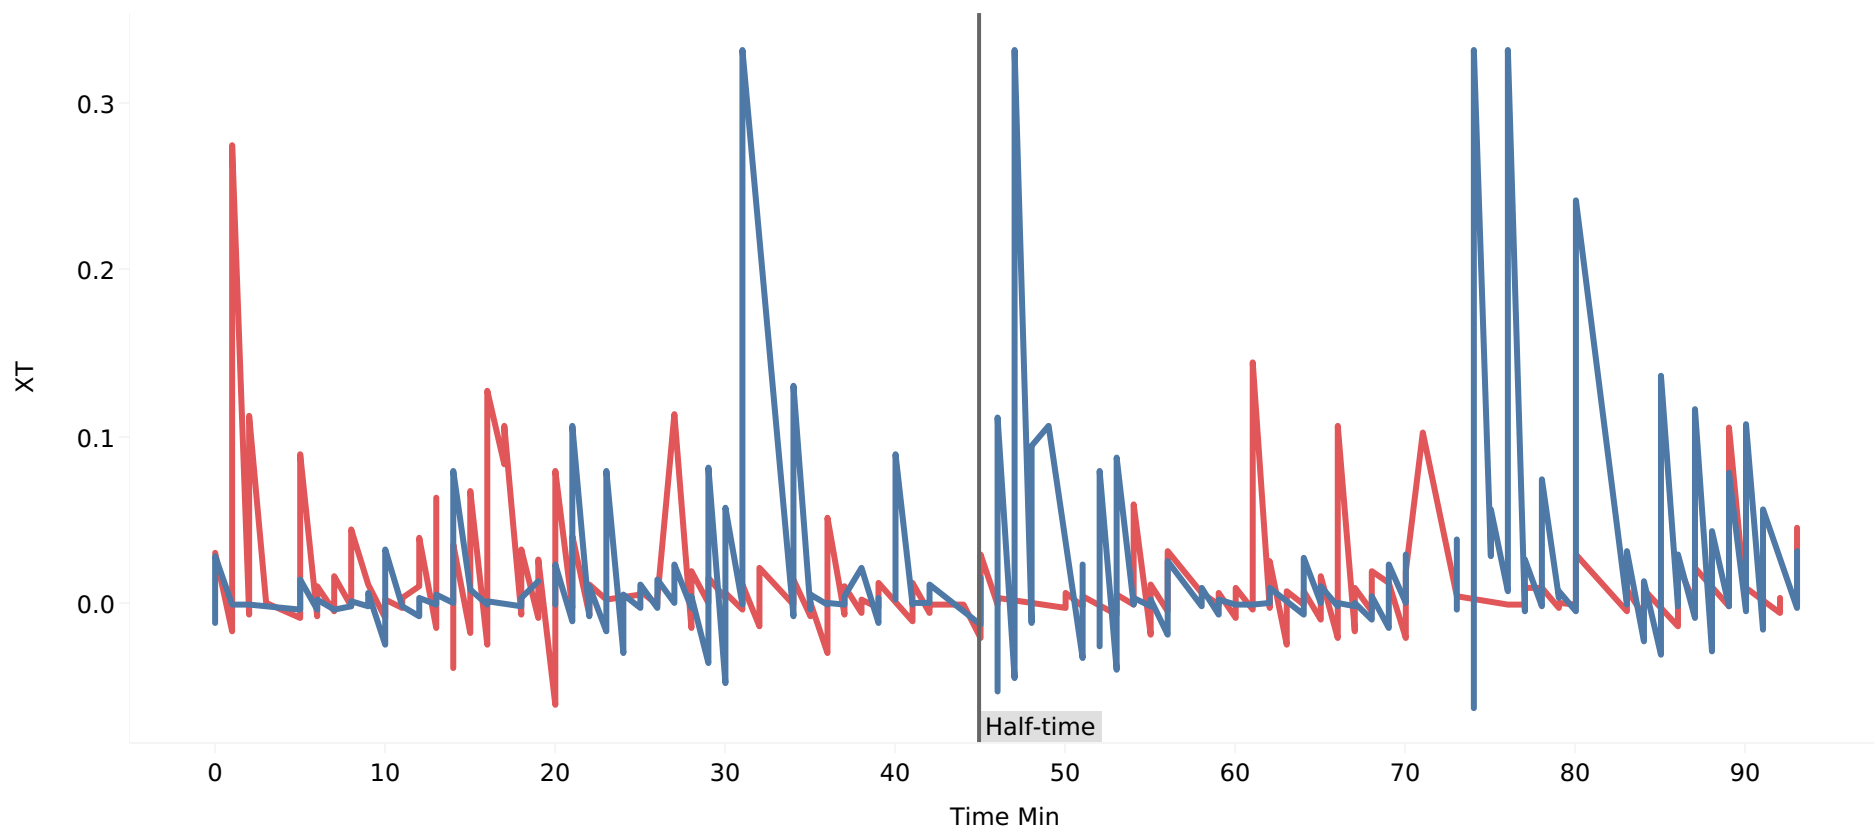

Match Overview

Tottenham Hotspur's Shots

Chelsea's Shots

Tottenham Hotspur shots

Chelsea shots

xT Timeline

Expected goal timeline

Tottenham Hotspur Pass matrix