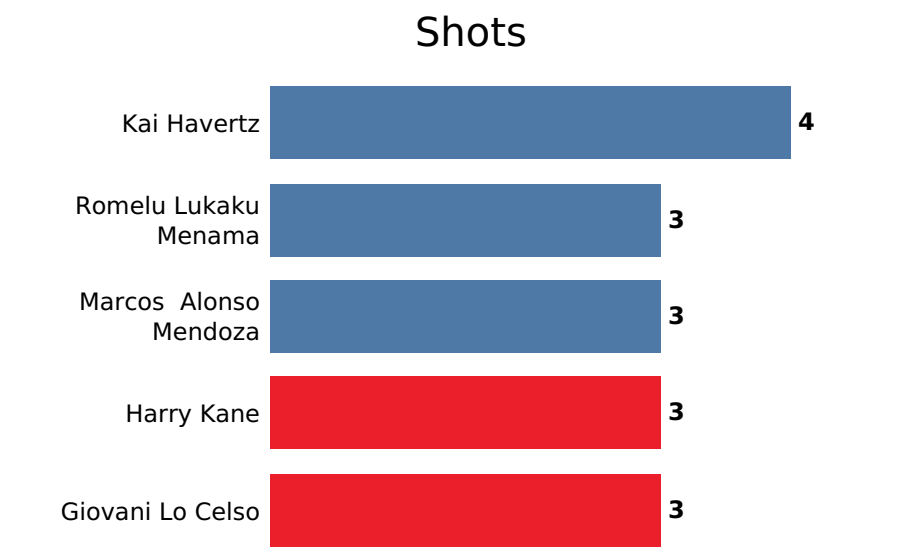

General		
Goals	0	3
XG	0.54	2.75
Shots	9	20
Shots On Target	3	10
Shots Blocked	3	7
Shots Post	0	0
Shots Wide	3	3
Inside Box Shots	3	17
Outside Box Shots	6	3
Corners	5	11
Freekicks	3	0
Offsides	0	1
Fouls	4	15
Yellow Cards	0	1
Red Cards	0	0

Attack		
Positional Attacks	23	33
Positional With Shots	5	14
Counter Attacks	0	3
Freekicks	3	0
Freekicks With Shots	1	0
Corners	5	11
Corners With Shots	1	4

Defence		
Tackles	4	3
Interceptions	54	48
Clearances	20	19
Ppda	11.7	7.3

Transition		
Recoveries	66	80
Recoveries Low	23	26
Recoveries Medium	31	39
Recoveries High	12	15
Recoveries Opponent Half	28	29
Losses	117	94
Losses Low	22	20
Losses Medium	48	35
Losses High	47	39
Losses Own Half	47	38

Duels		
Offensive Duels	74	75
Offensive duels won,%	36.5%	33.3%
Defensive Duels	75	74
Defensive duels won,%	66.7%	63.5%
Loose Ball Duels	31	31
Loose ball duels won,%	38.7%	48.4%
Aerial Duels	37	37
Aerial duels won,%	29.7%	54.1%
Challenge Intensity	6.1	6.2
Dribbles	20	28
Dribbles won,%	40.000%	71.429%

Possession		
Possession%	47%	53%
Possession Count	95	103
Reaching Opponent Half	51	68
Reaching Opponent Box	9	24
Avg Possession Duration	15s	16s
Dead Time Sec	2,650s	2,650s

Possession,%		
Possession (1-15min)	48%	52%
Possession (16-30min)	47%	53%
Possession (31-45min)	60%	40%
Possession (46-60min)	37%	63%
Possession (61-75min)	57%	43%
Possession (76-90min)	36%	64%

Passes		
Passes	450	532
Acc passes,%	83.6%	88.2%
Forward Passes	149	166
Acc Forward passes,%	69.1%	80.7%
Back Passes	73	76
Acc Back passes,%	94.5%	94.7%
Vertical Passes	155	195
Acc Vertical passes,%	93.5%	93.8%
Progressive Passes	70	83
Acc Progressive passes,%	70.0%	74.7%
Long Passes	41	55
Acc Long passes,%	58.5%	69.1%
Into Final Third Passes	42	53
Acc Passes into F3%	69.0%	86.8%
Into Penalty Area Passes	11	21
Acc Passes into PA,%	36.4%	66.7%
Smart Passes	9	7
Acc Smart passes,%	22.2%	57.1%
Key Passes	1	11
Through Passes	11	7
Acc Through passes,%	9.1%	71.4%
Crosses	9	19
Acc Crosses,%	33.3%	36.8%
Crosses Low	2	6
Crosses High	5	8
Crosses Blocked	2	5
Match Tempo	18	19.7
Passes Length Avg	18.2	18.3

Match Overview