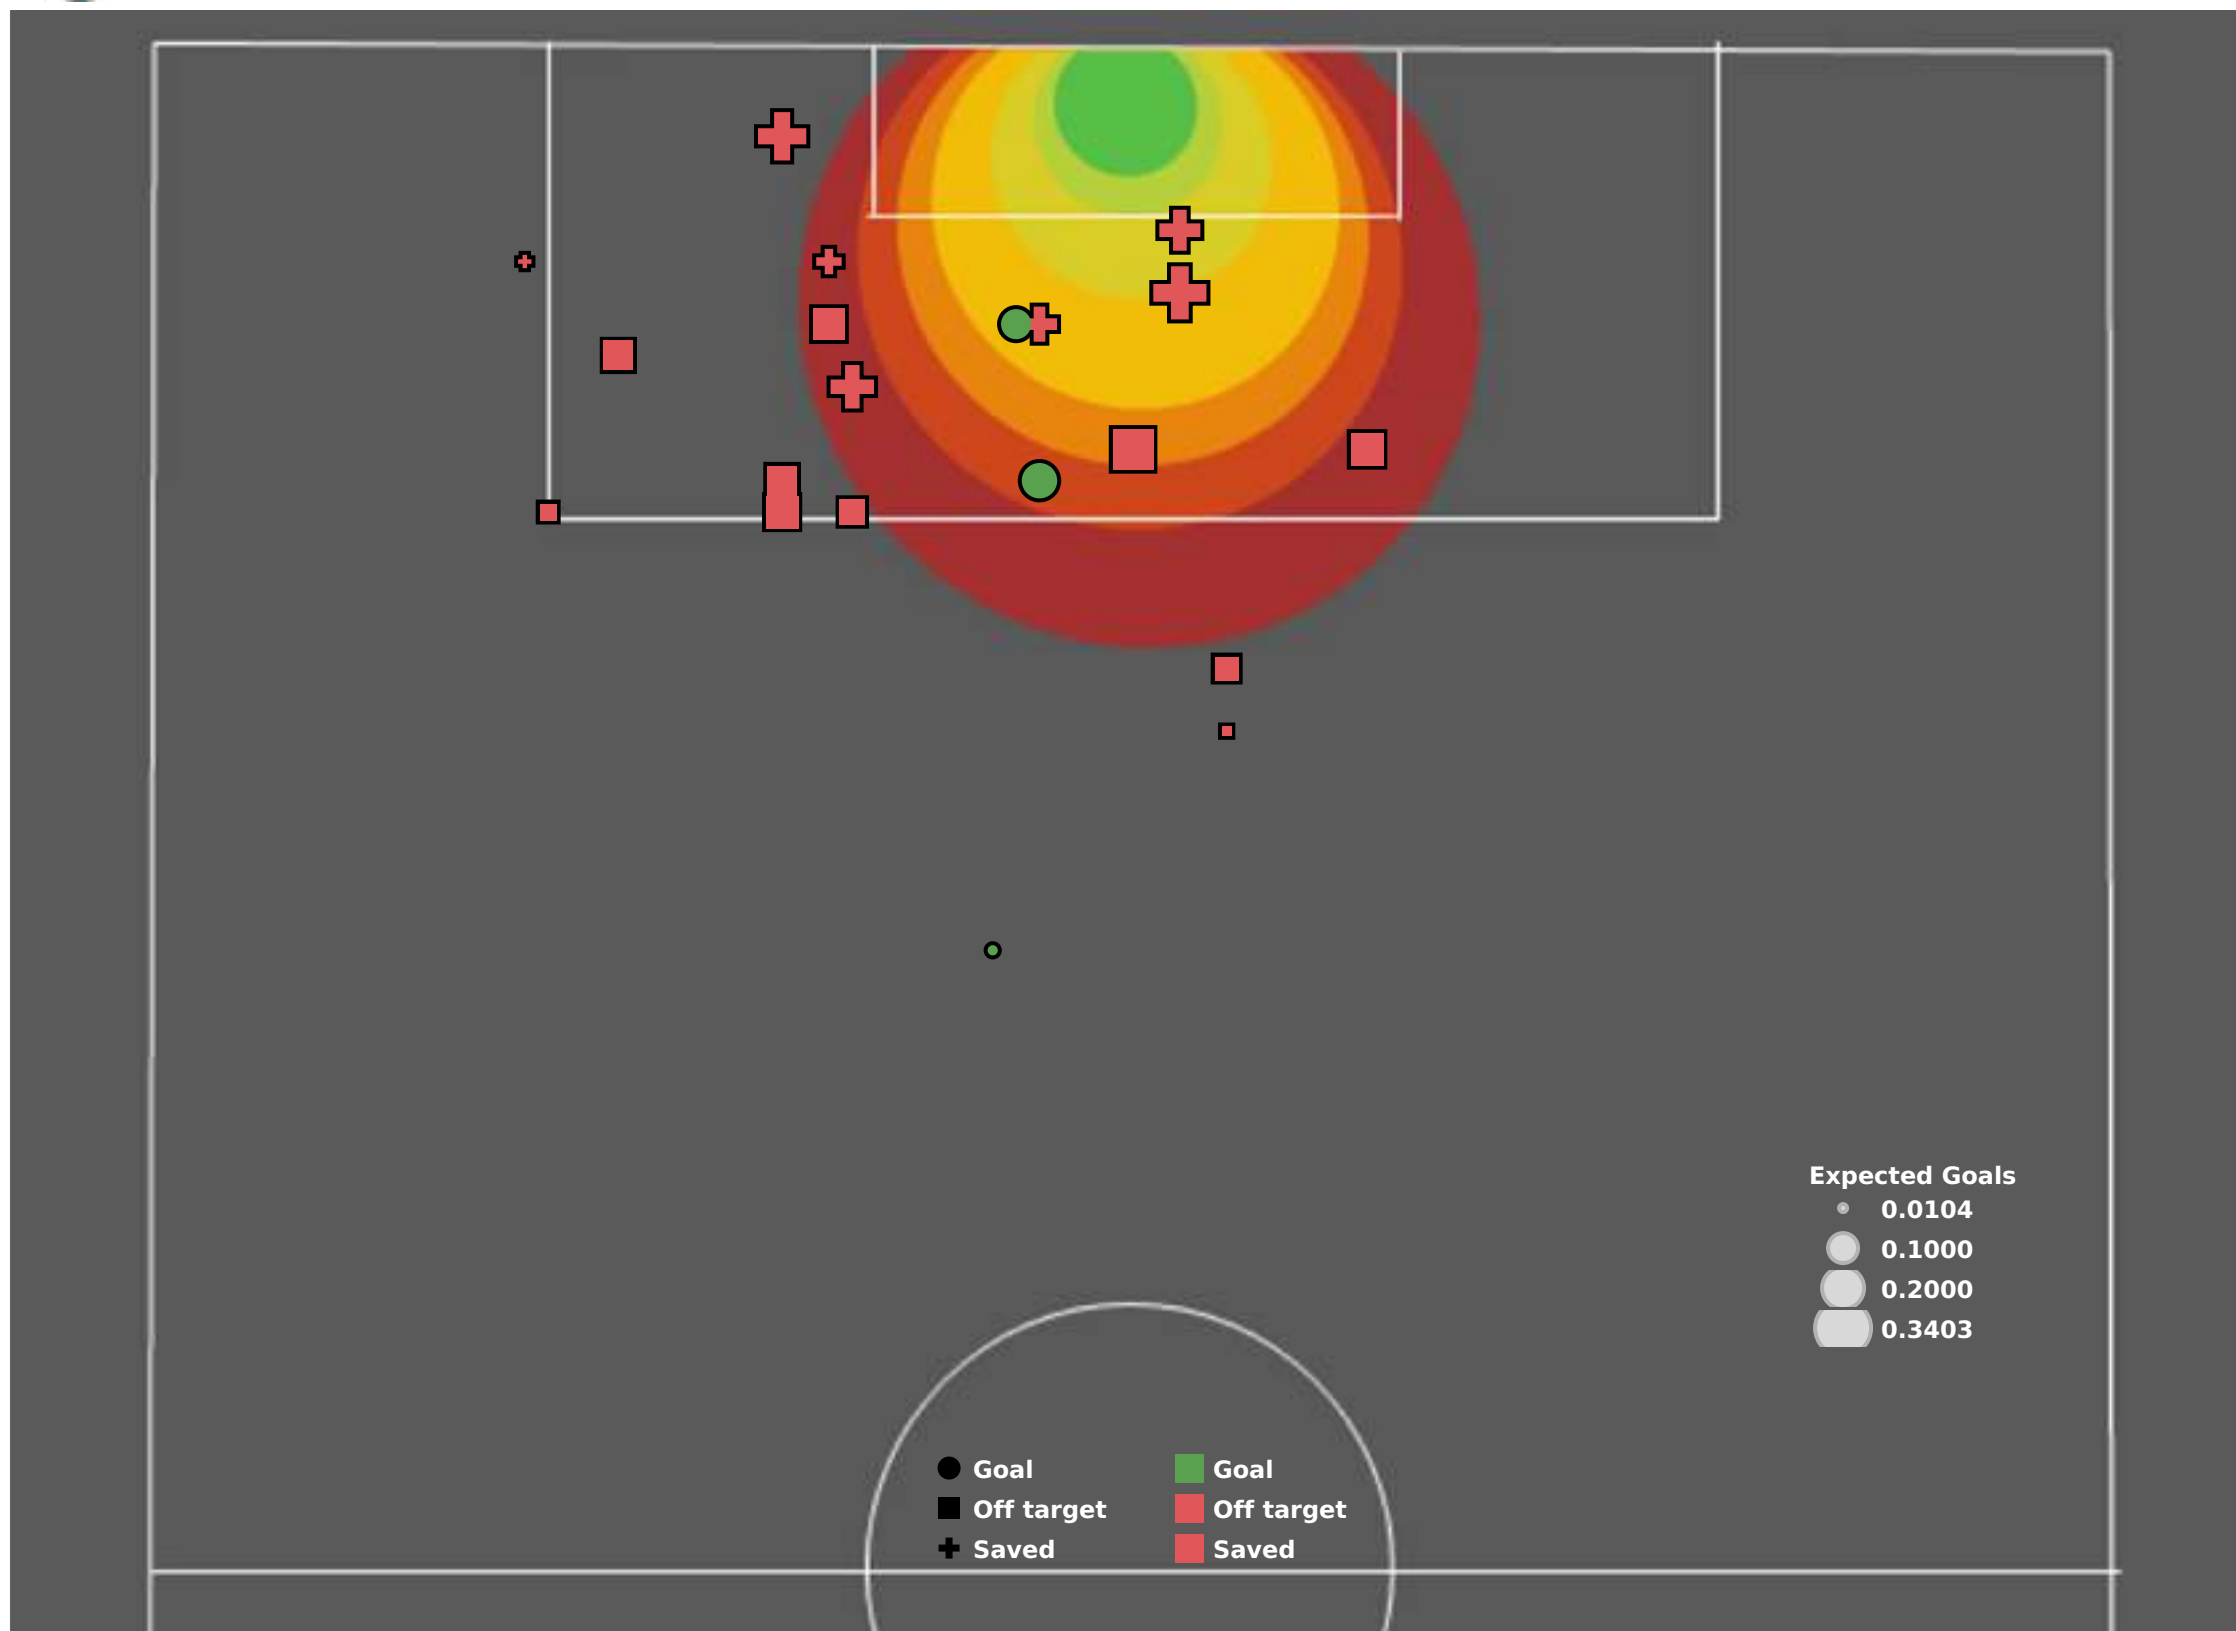

Match Overview

Tottenham Hotspur's Shots

Chelsea's Shots

Tottenham Hotspur shots

Chelsea shots

xT Timeline

Expected goal timeline

Tottenham Hotspur Pass matrix