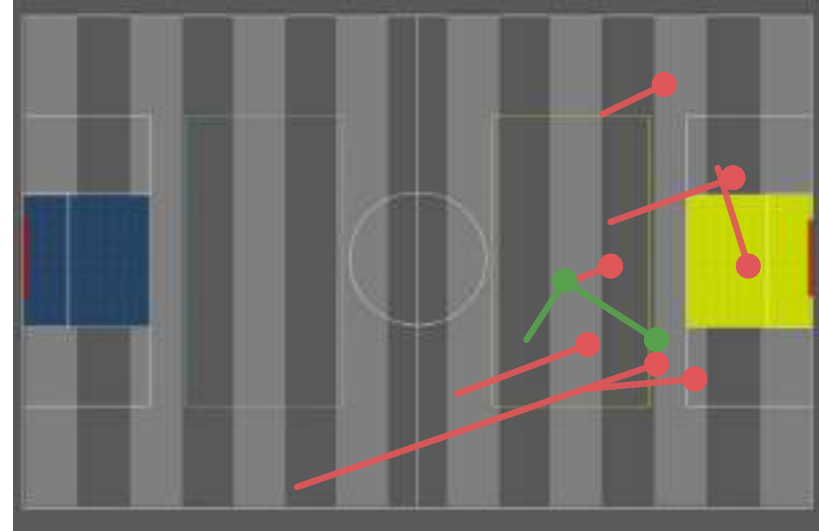

Tottenham Hotspur Smart passes