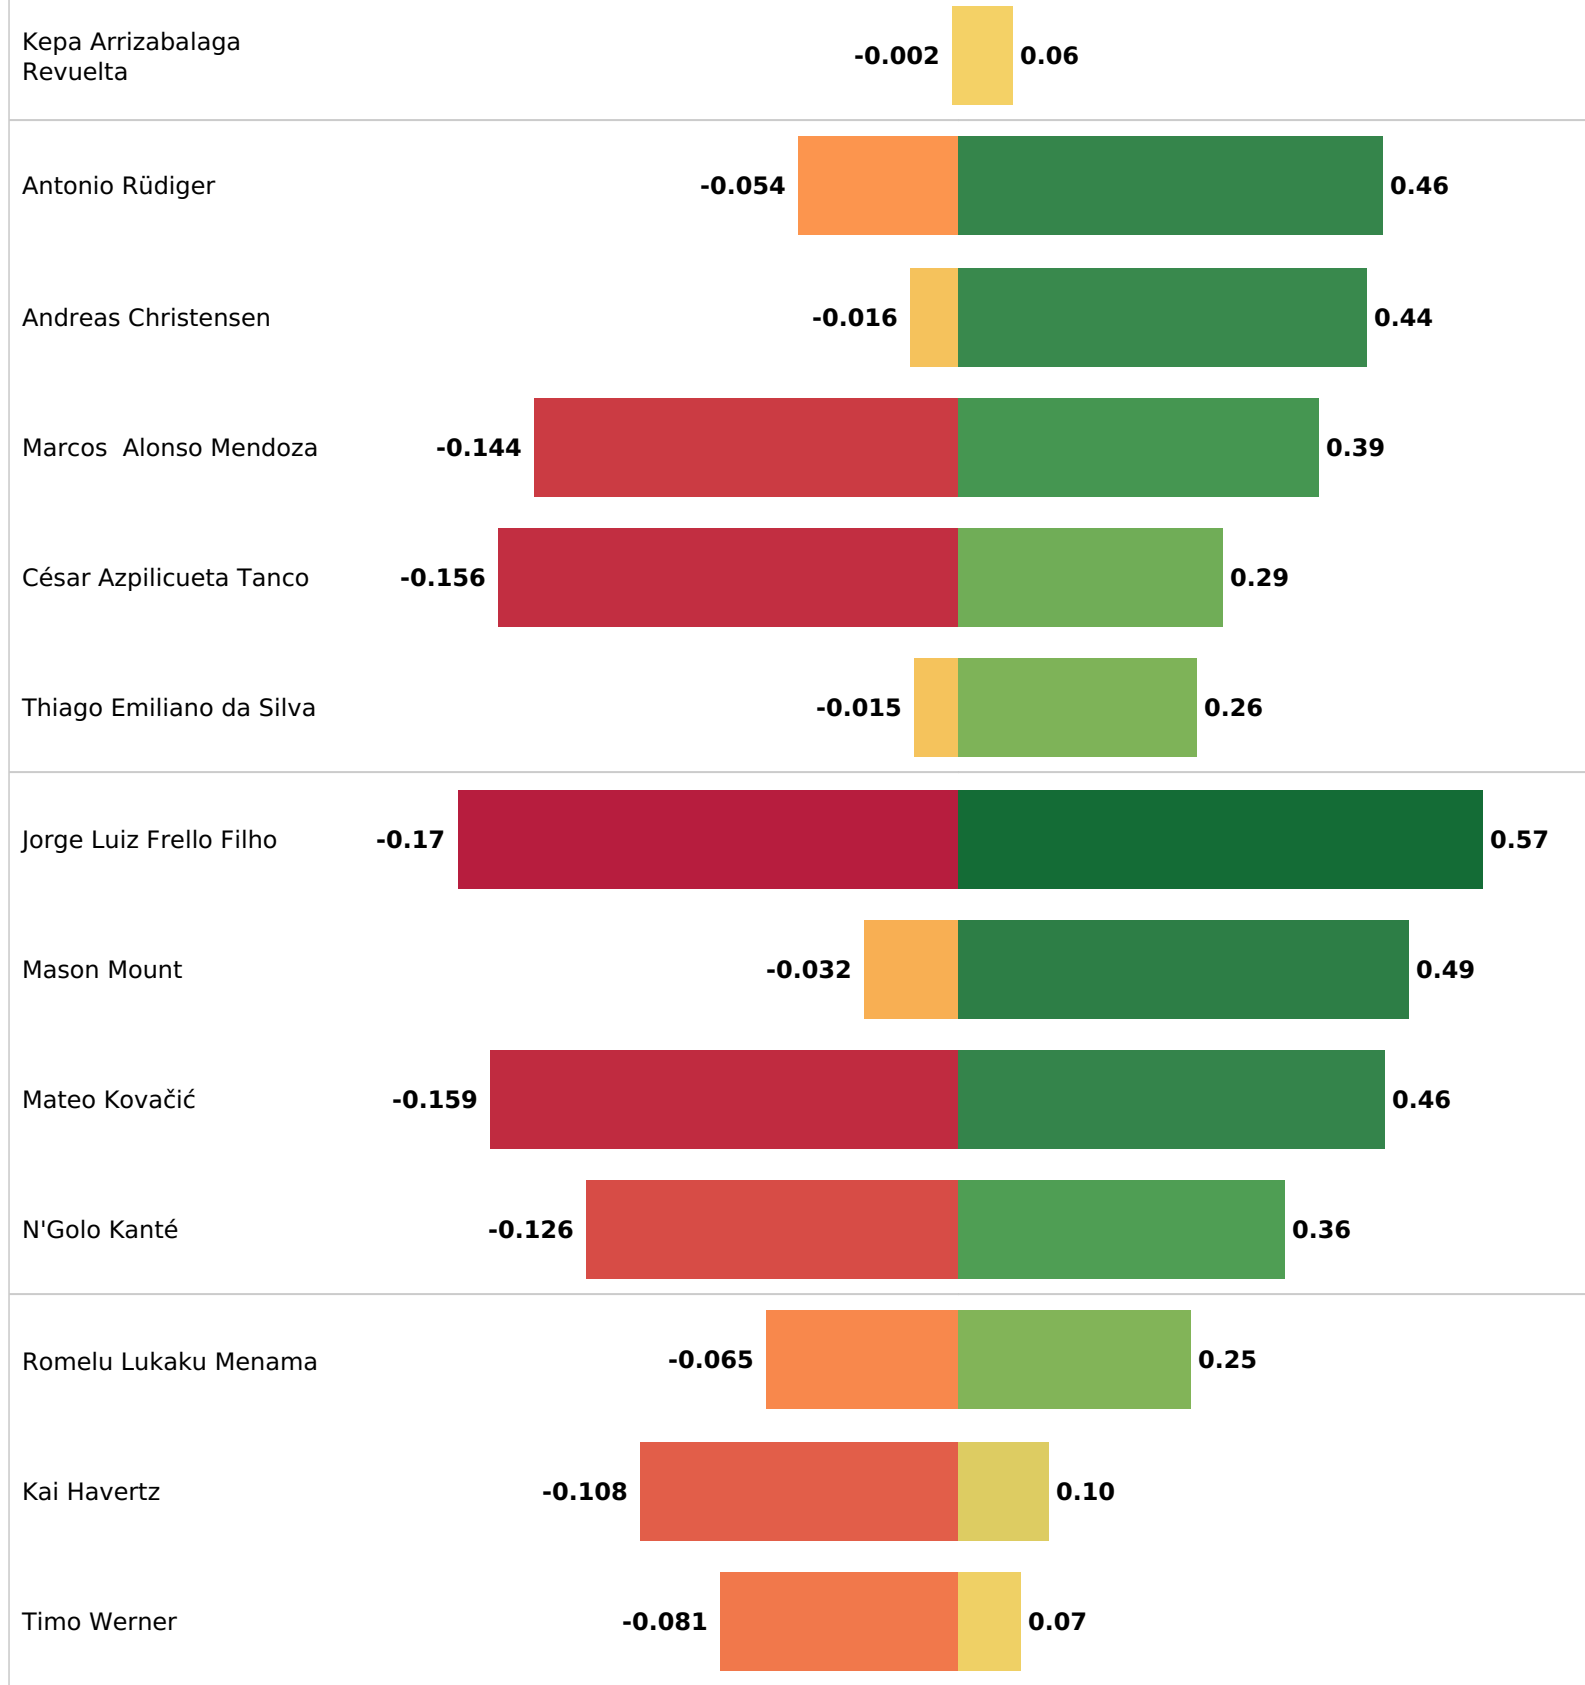

xT from Passes