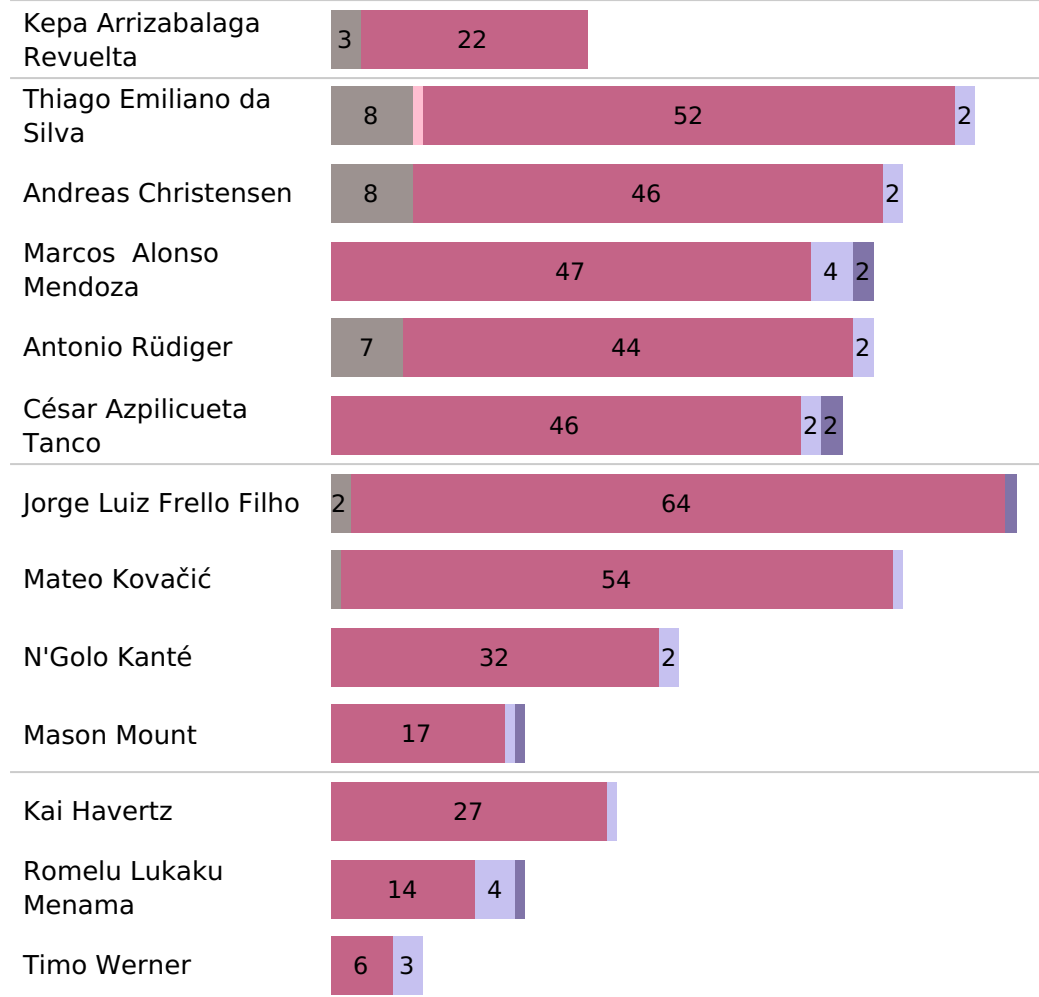

Unsuccessful Successful

Chelsea Pass zones

Chelsea Smart passes

Chelsea Crosses

Pass type

Pass ending location

Pass outcome

Smart pass Launch Head pass Cross
 Simple pass High pass Hand pass

Own 18 yard box Outside of box Opp 6 yard box
 Own 6 yard box Opp 18 yard box

Unsuccessful Successful

Tottenham Hotspur's xT creation zones

Passes & Expected threat

Player	Passes	Pass Accuracy	Total Passes Xt
Hugo Lloris	14	85.71%	0.054
Sergio Reguilón Rodríguez	50	82.00%	0.219
Cristian Gabriel Romero	41	82.93%	0.02
Emerson Aparecido Leite de Souza Junior	33	81.82%	0.2
Davinson Sánchez Mina	10	90.00%	0.02
Pierre-Emile Højbjerg	62	85.48%	0.147
Eric Dier	59	94.92%	0.272
Dele Alli	39	74.36%	-0.033
Tanguy Ndombèlé Alvaro	36	86.11%	0.039
Giovani Lo Celso	28	78.57%	-0.061
Oliver Skipp	17	88.24%	0.04
Bryan Gil Salvatierra	9	77.78%	-0.001
Heung-Min Son	27	77.78%	-0.002
Harry Kane	25	76.00%	-0.013