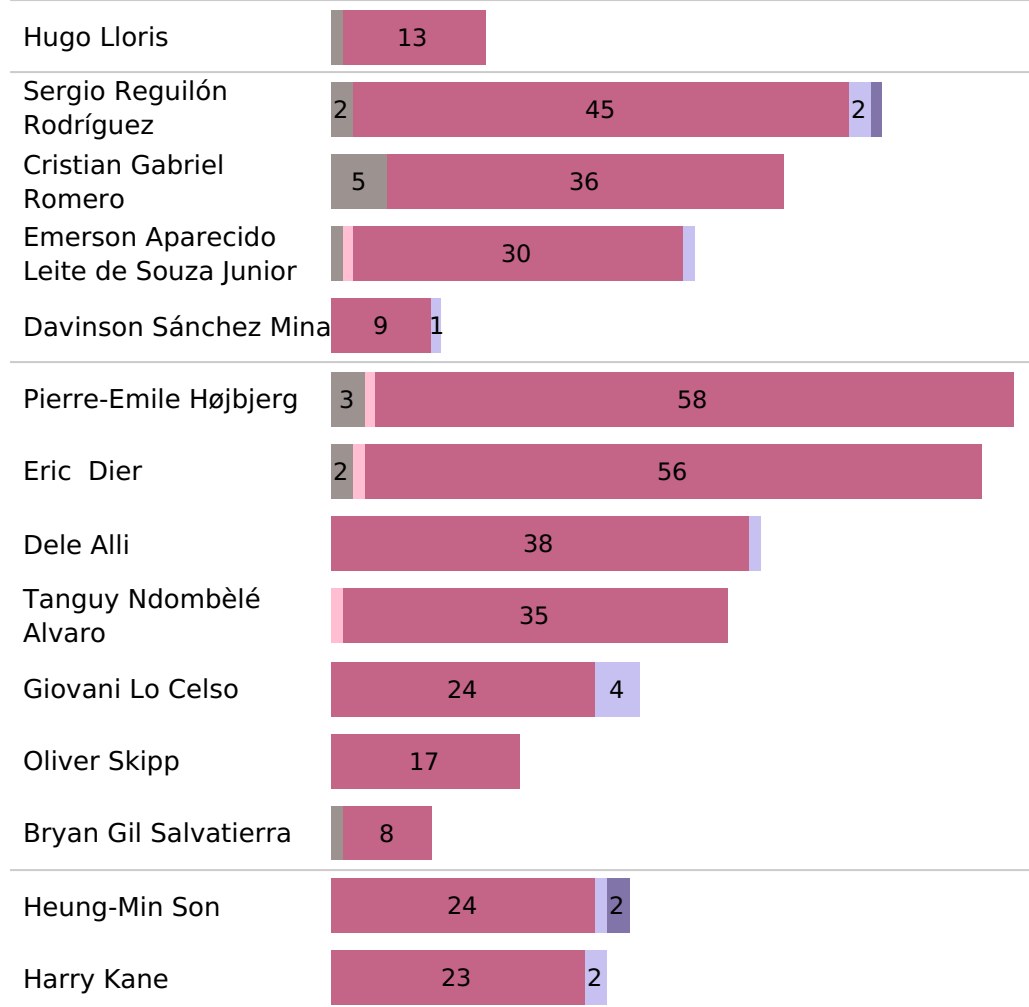

Pass ending location