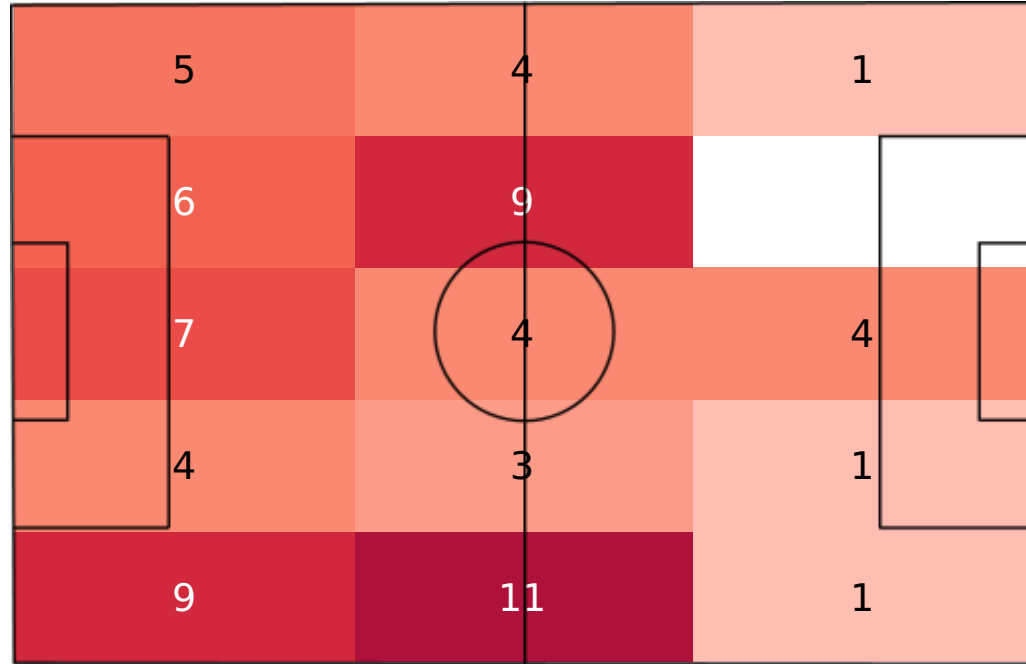

Tottenham Hotspur

Defensive duels