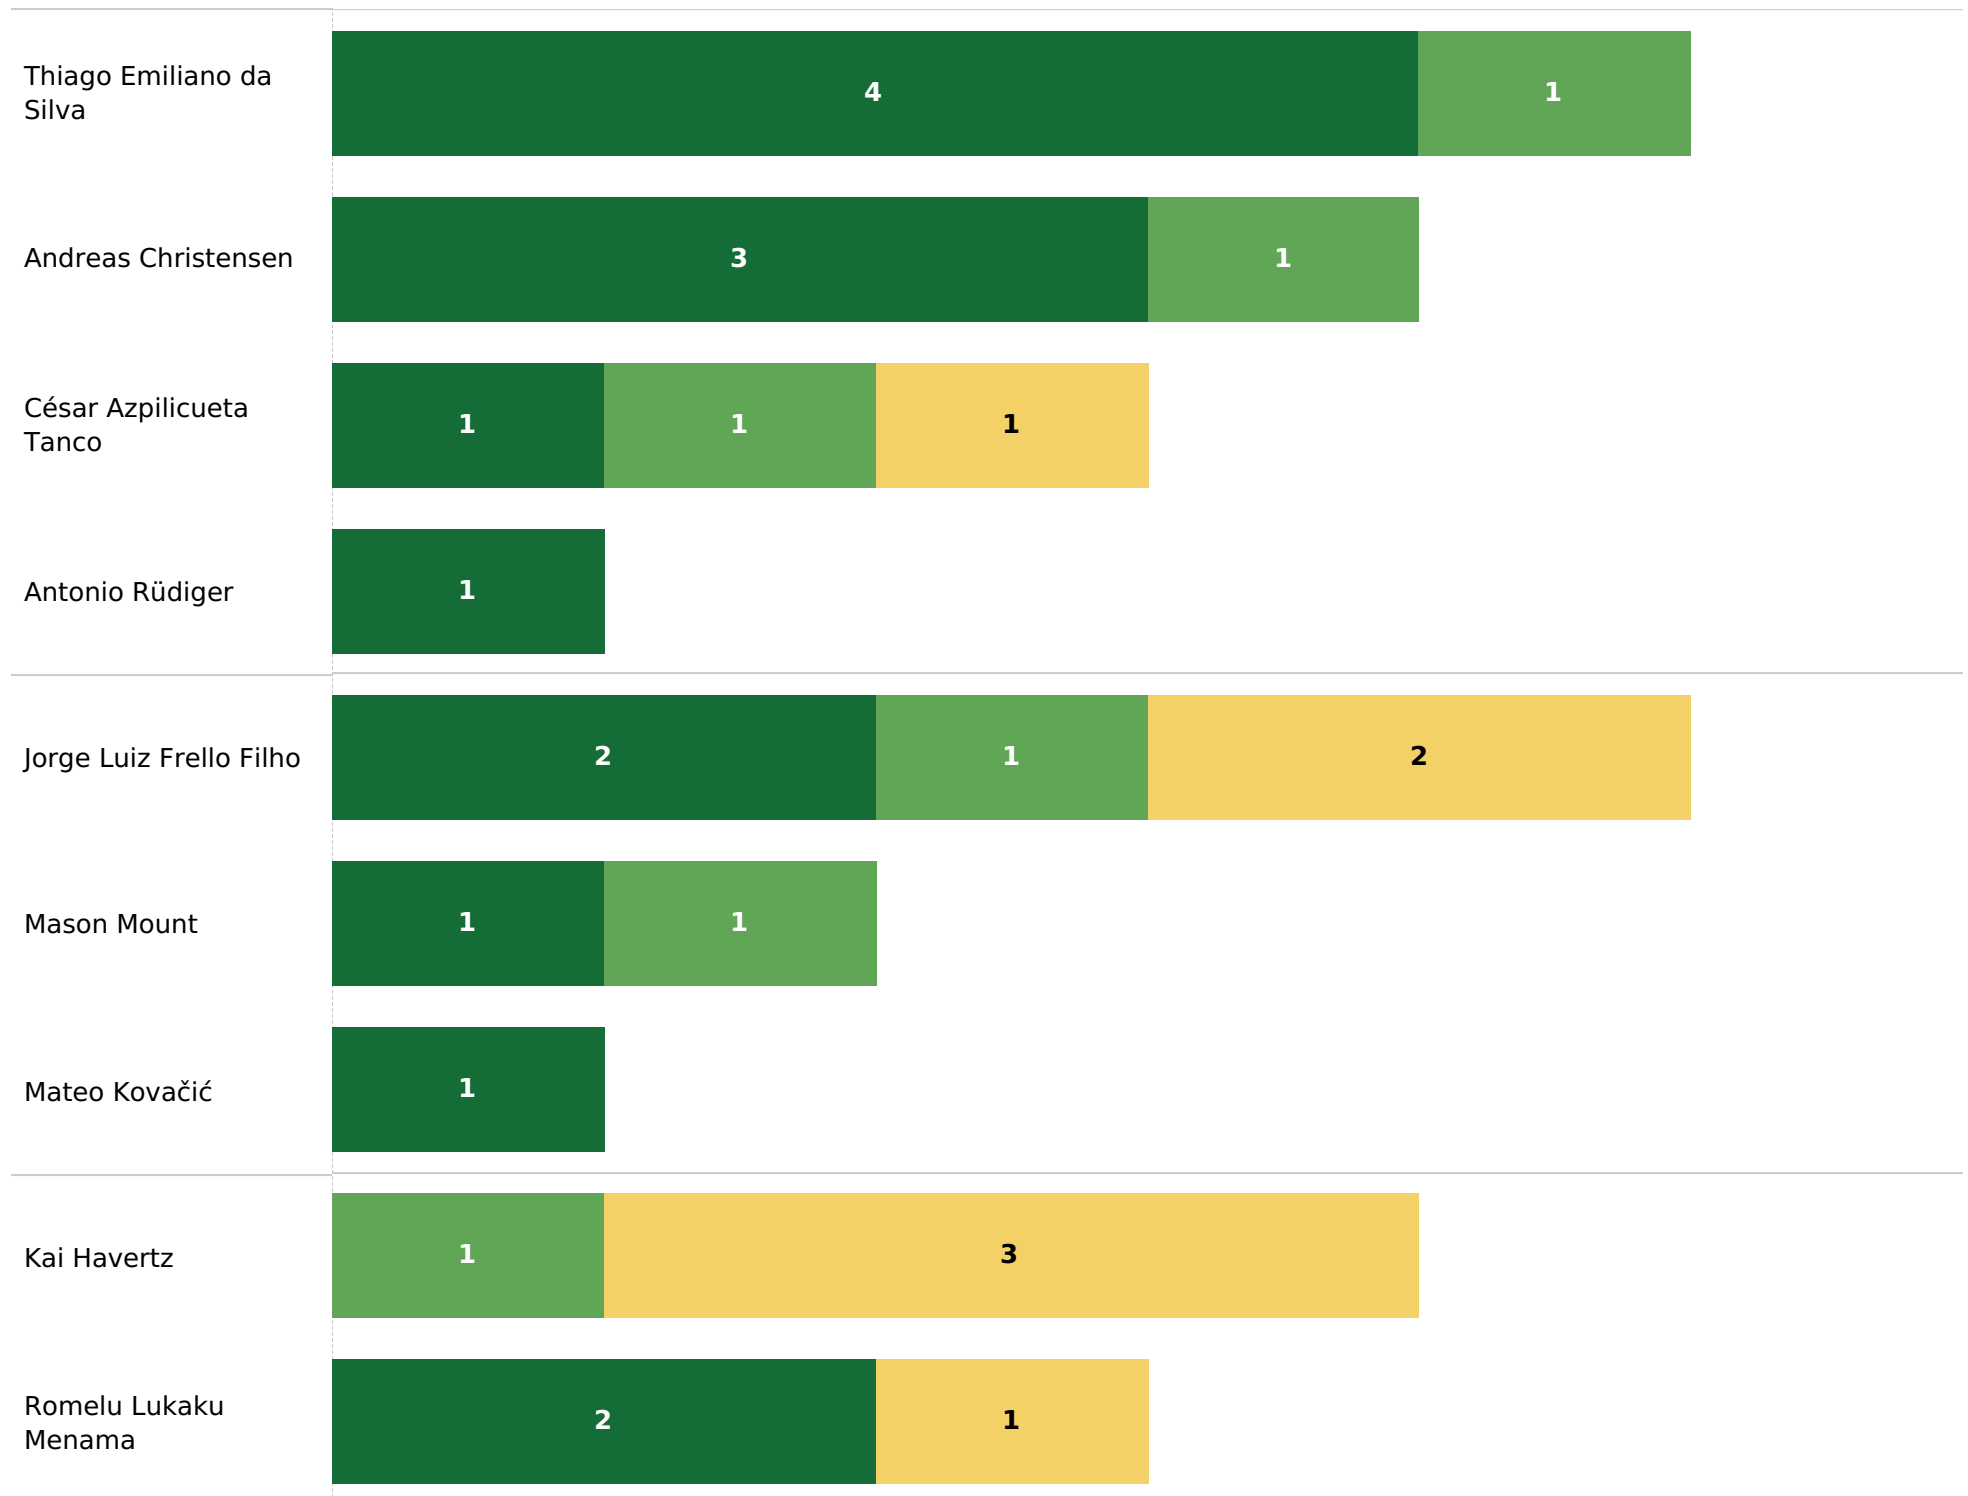

■ lost
■ neutral
■ won

Tottenham Hotspur

Loose ball duels

Loose ball duels won & neutral

lost
neutral
won

Chelsea

Defensive duels

Defensive duels won & neutral

■ lost
■ neutral
■ won

Chelsea

Aerial duels

Aerial duels won & neutral

lost
neutral
won

Chelsea

Loose ball duels

Loose ball duels won & neutral

lost
neutral
won